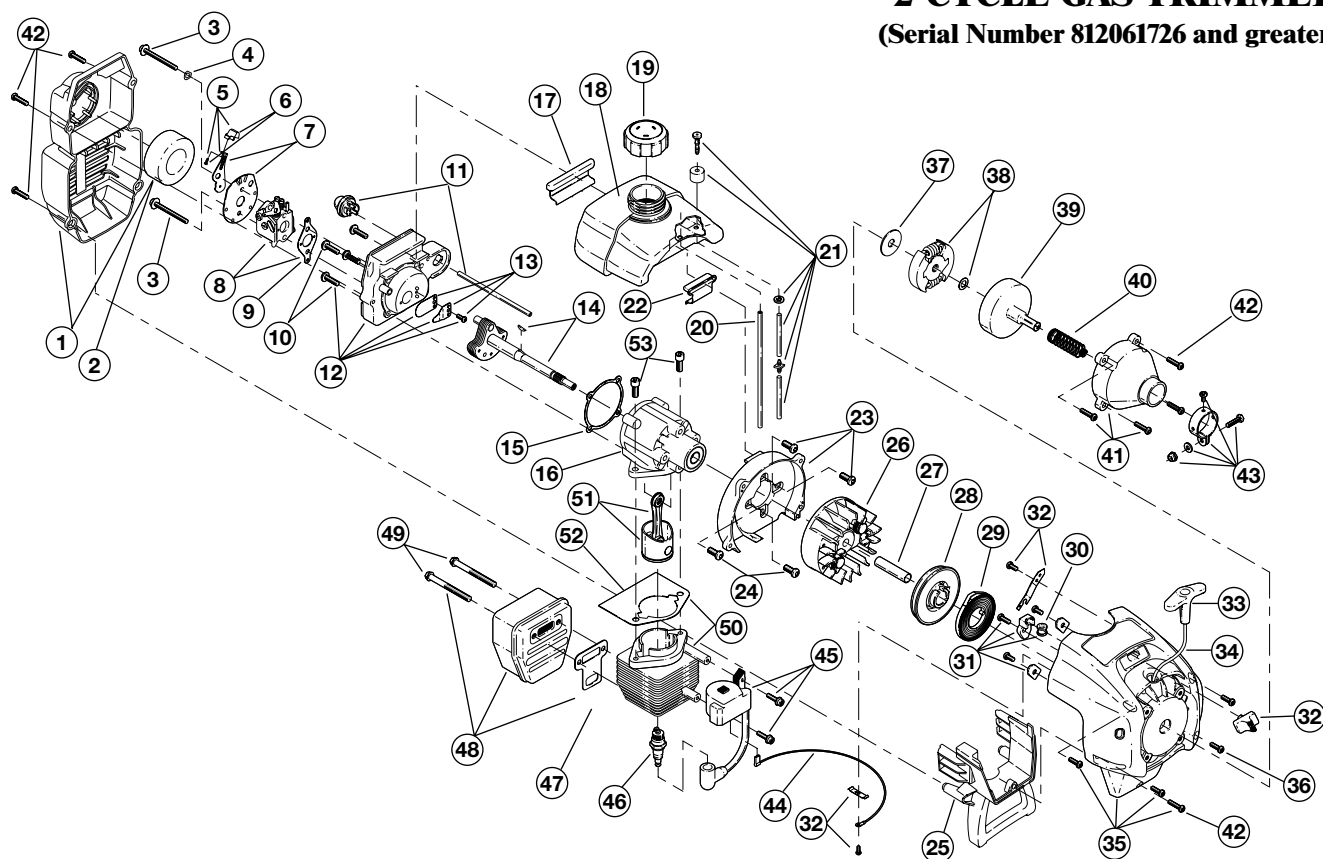

ENGINE PARTS - MODEL 750r

2-CYCLE GAS TRIMMER

(Serial Number 812061726 and greater)

Item	Part No.	Description	Item	Part No.	Description
1	182059	Air Cleaner/Muffler Cover Assembly (includes 2 & 42)	34	613103	Rope
2	180350	Air Cleaner Filter	35	181443	Starter Housing Assembly (includes 28-34 & 44)
3	180351	Carburetor Mounting Screw Assembly	36	181862	Housing Screw
4	180352	Wavey Washer	37	181074	Clutch Washer
5	182061	Choke Lever Assembly (includes 6)	38	181445	Clutch Rotor Assembly
6	182070	Choke Knob and Screw	39	153592	Clutch Drum Assembly
7	182060	Choke Lever and Plate (includes 5)	40	612468	Spring
8	182062	Carburetor Assembly W/Limiter Caps (includes 9 & 21)	41	180098	Clutch Cover Assembly
9	610675	Carburetor Gasket	42	181345	Cover Screw
10	181860	Carb Mount Screw	43	153597	Upper Clamp Assembly
11	181558	Primer and Hose Assembly	44	180036	Wire Lead
12	182063	Carb Mount Assembly (includes 10)	45	181937	Module Assembly
13	684451	Reed Assembly	46	610311	Spark Plug
14	181498	Power Shaft Assembly	47	182065	Exhaust Gasket
15	612115	Carburetor Mount Gasket	48	182066	Muffler Assembly (includes 49)
16	180026	Crank Case Service Assembly (includes 10, 14 & 24)	49	147575	Muffler Mounting Bolt Assembly
17	612134	Rear Mounting Pad	50	181622	Cylinder Assembly (includes 53)
18	181438	Fuel Tank Assembly (includes 19-21)	51	684449	Piston and Rod Assembly
19	181559	Fuel Cap Assembly	52	610674	Cylinder Gasket
20	181168	Fuel Return Line	53	181870	Cylinder Bolt
21	682039	Fuel Line Assembly	*	180011	Engine Gasket Kit
22	145308	Front Mounting Pad	*	180602	O.E.M. Carburetor Repair Kit (Walbro)
23	153520	Shroud Assembly	*	180090	O.E.M. Carburetor Repair Kit (Zama)
24	181861	Shroud Screw	*	181873	Gasket Diaphragm Repair Kit (Walbro)
25	182064	Shroud Extension and Stand	*	180091	Gasket Diaphragm Repair Kit (Zama)
26	180929	Flywheel Assembly	*	180530	Piston Ring
27	181065	Spacer	*	181623	Short Block Assembly (includes 10, 14, 16, 24, 46, 50-53)
28	181597	Recoil Pulley Assembly	*	610676	Flywheel Key
29	613102	Recoil Spring	*	181501	Starter Housing Screw Set
30	611061	Rope Guide	*	610309	Crankcase Seal
31	181441	Pulley Retainer Assembly	*	181599	Clutch Springs (Qty. 2)
32	181442	Switch Assembly (includes 44)	*		Items Not Shown
33	181079	Pull Handle