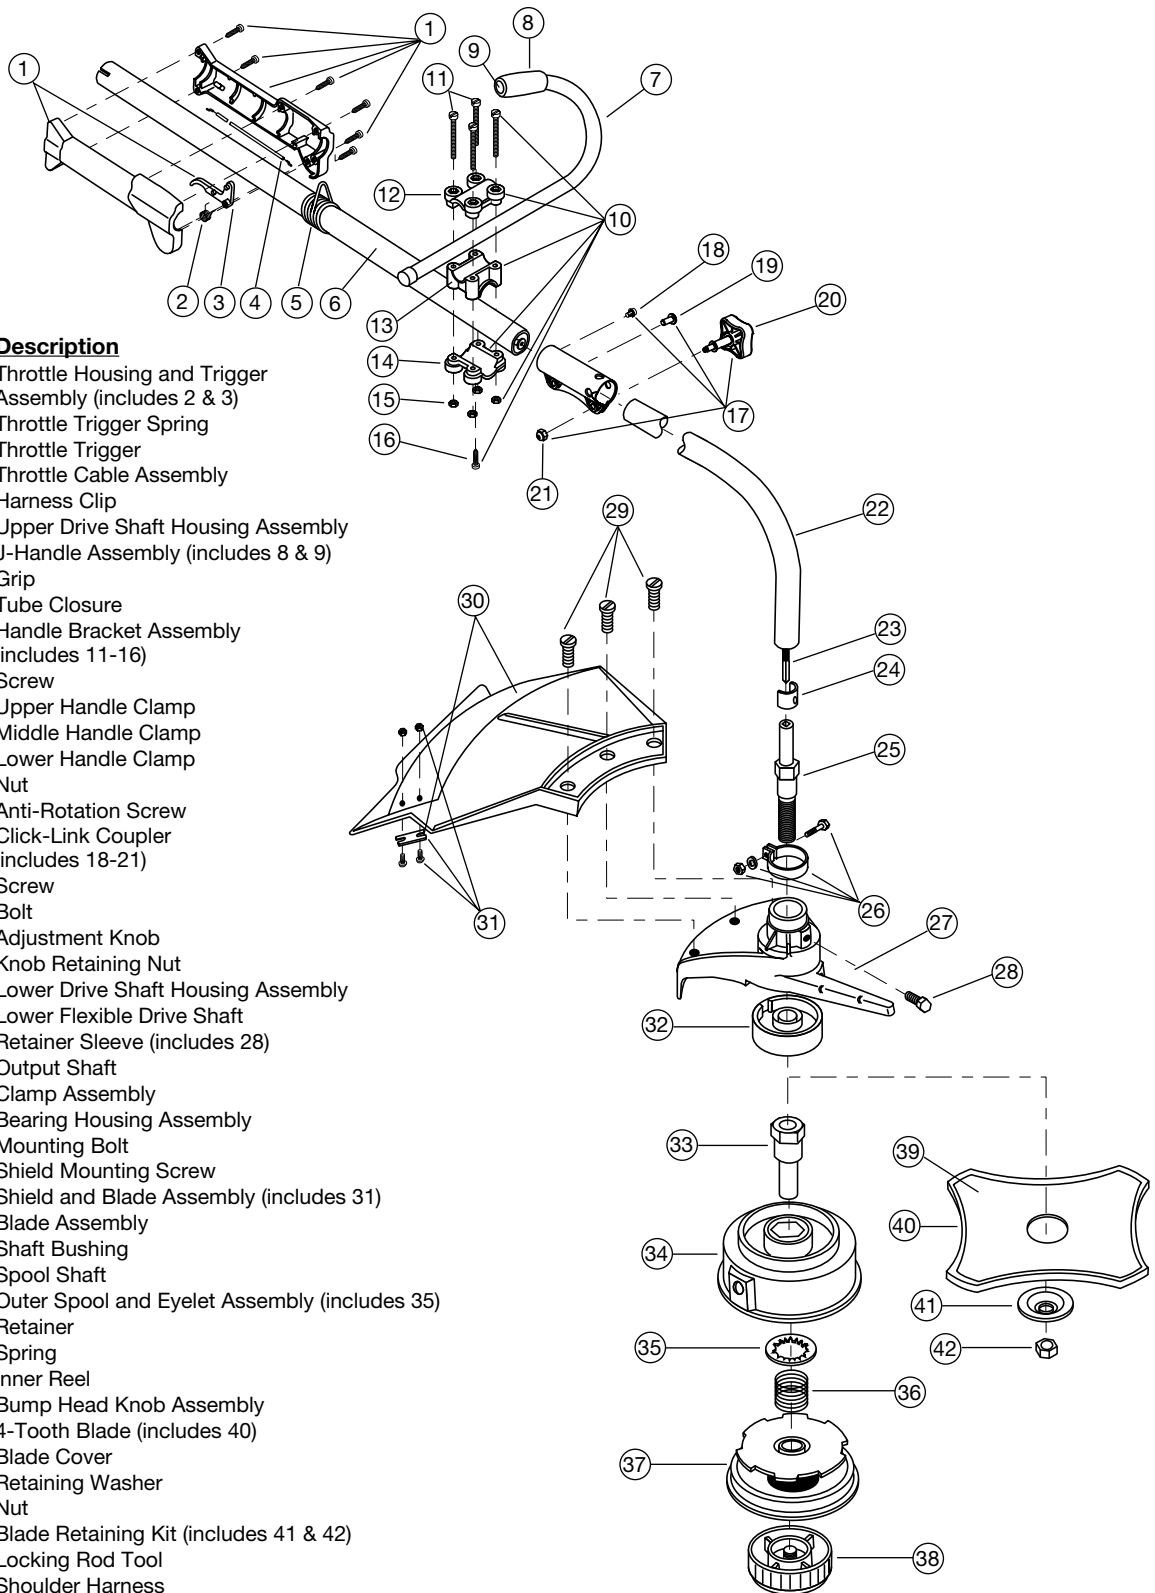

BOOM AND TRIMMER PARTS - MODEL 750r

2-CYCLE GAS TRIMMER

(Serial Number 812061726 and greater)

Item	Part No.	Description
1	182079	Throttle Housing and Trigger Assembly (includes 2 & 3)
2	610314	Throttle Trigger Spring
3	181556	Throttle Trigger
4	182068	Throttle Cable Assembly
5	610327	Harness Clip
6	180339	Upper Drive Shaft Housing Assembly
7	182078	J-Handle Assembly (includes 8 & 9)
8	612831	Grip
9	612021	Tube Closure
10	683295	Handle Bracket Assembly (includes 11-16)
11	181811	Screw
12	181812	Upper Handle Clamp
13	181813	Middle Handle Clamp
14	181814	Lower Handle Clamp
15	181815	Nut
16	145569	Anti-Rotation Screw
17	181616	Click-Link Coupler (includes 18-21)
18	182057	Screw
19	181617	Bolt
20	181618	Adjustment Knob
21	181886	Knob Retaining Nut
22	180733	Lower Drive Shaft Housing Assembly
23	683608	Lower Flexible Drive Shaft
24	181578	Retainer Sleeve (includes 28)
25	180724	Output Shaft
26	153597	Clamp Assembly
27	153598	Bearing Housing Assembly
28	180288	Mounting Bolt
29	683304	Shield Mounting Screw
30	683299	Shield and Blade Assembly (includes 31)
31	682061	Blade Assembly
32	147006	Shaft Bushing
33	145896	Spool Shaft
34	153599	Outer Spool and Eyelet Assembly (includes 35)
35	612026	Retainer
36	610317	Spring
37	610318	Inner Reel
38	153066	Bump Head Knob Assembly
39	145873	4-Tooth Blade (includes 40)
40	613231	Blade Cover
41	612023	Retaining Washer
42	145895	Nut
*	180015	Blade Retaining Kit (includes 41 & 42)
*	613226	Locking Rod Tool
*	682075	Shoulder Harness