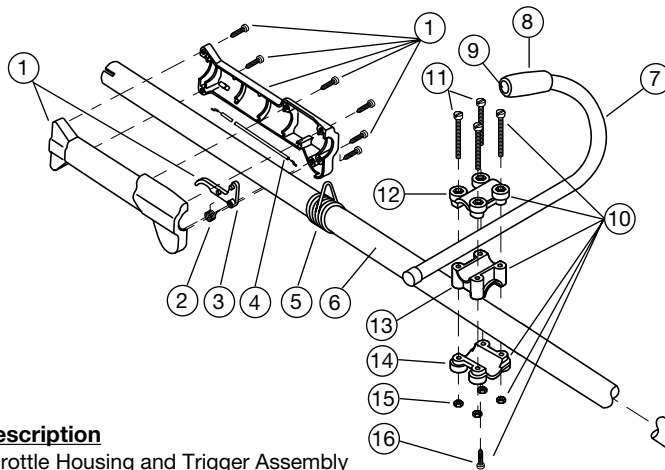

BOOM AND TRIMMER PARTS - MODEL 740r

2-CYCLE GAS TRIMMER

(Serial Number 810204484 and greater)

Item	Part No.	Description
1	182079	Throttle Housing and Trigger Assembly (includes 2 & 3)
2	610314	Throttle Trigger Spring
3	181556	Throttle Trigger
4	182068	Throttle Cable Assembly
5	610327	Harness Clip
6	180723	Drive Shaft Housing Assembly
7	180286	J-Handle Assembly (includes 8 & 9)
8	612831	Grip
9	612021	Tube Closure
10	683295	Handle Bracket Assembly (includes 11-16)
11	181811	Screw
12	181812	Upper Handle Clamp
13	181813	Middle Handle Clamp
14	181814	Lower Handle Clamp
15	181815	Nut
16	145569	Anti-Rotation Screw
17	682064	Flexible Drive Shaft
18	181578	Retainer Sleeve (includes 22)
19	180724	Output Shaft
20	153597	Clamp Assembly
21	153598	Bearing Housing Assembly
22	180288	Mounting Bolt
23	683304	Shield Mounting Screw
24	683299	Shield and Blade Assembly (includes 25)
25	682061	Blade Assembly
26	147006	Shaft Bushing
27	145896	Spool Shaft
28	153599	Outer Spool and Eyelet Assembly
29	612026	Retainer
30	610317	Spring
31	610318	Inner Reel
32	153066	Bump Head Knob Assembly
33	145873	4-Tooth Blade (includes 34)
34	613231	Blade Cover
35	612023	Retaining Washer
36	145895	Nut
*	180015	Blade Retaining Kit (includes 35 & 36)
*	613226	Locking Rod Tool
*	682075	Shoulder Harness