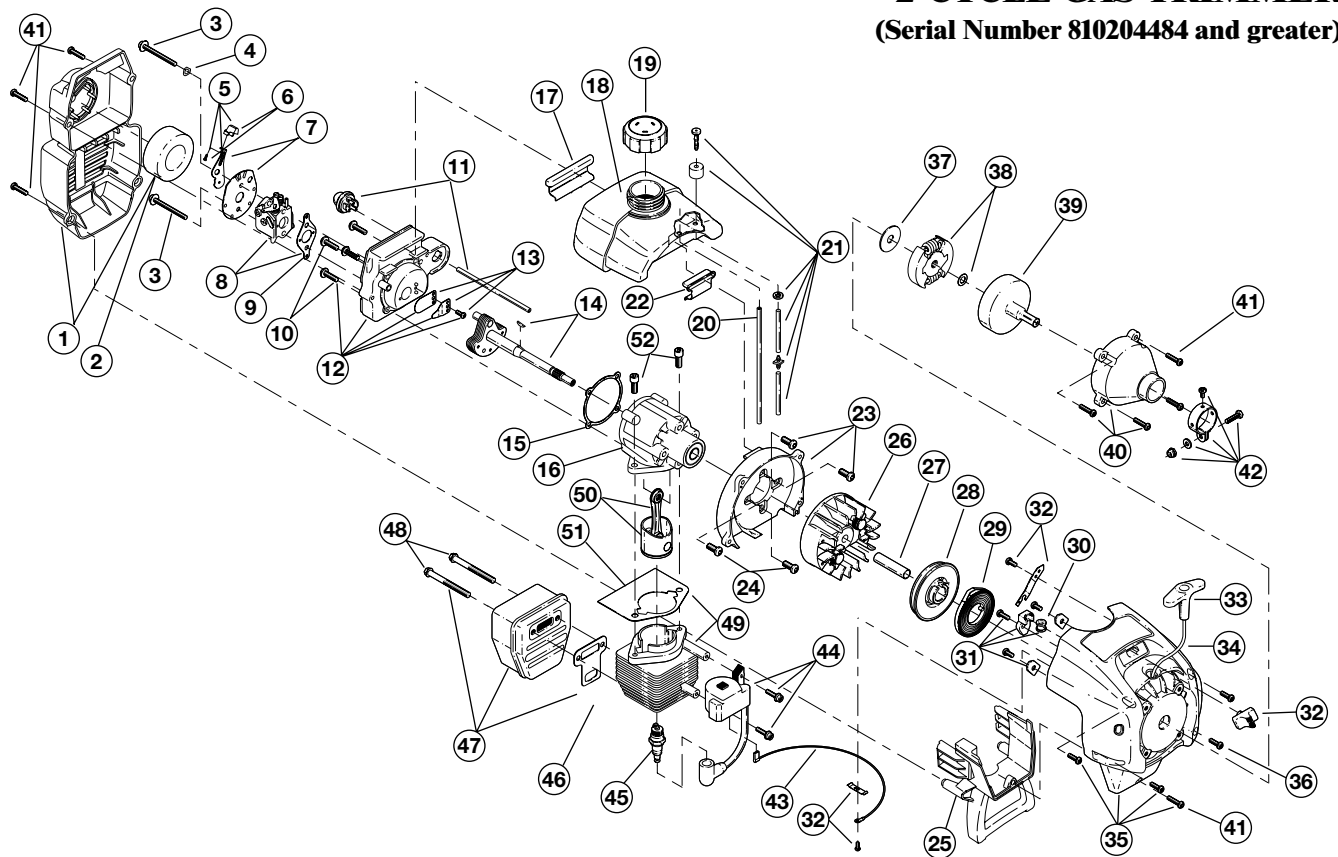

ENGINE PARTS - MODEL 740r

2-CYCLE GAS TRIMMER

(Serial Number 810204484 and greater)

Item	Part No.	Description	Item	Part No.	Description
1	182059	Air Cleaner/Muffler Cover Assembly (includes 2 & 41)	34	613103	Rope
2	180350	Air Cleaner Filter	35	181443	Starter Housing Assembly (includes 28-34 & 43)
3	180351	Carburetor Mounting Screw Assembly	36	181862	Housing Screw
4	180352	Wavey Washer	37	181074	Clutch Washer
5	182061	Choke Lever Assembly (includes 6)	38	181445	Clutch Rotor Assembly
6	182070	Choke Knob and Screw	39	153592	Clutch Drum Assembly
7	182060	Choke Lever and Plate (includes 5)	40	180098	Clutch Cover Assembly
8	182062	Carburetor Assembly W/Limiter Caps (includes 9 & 21)	41	181345	Cover Screw
9	610675	Carburetor Gasket	42	153597	Upper Clamp Assembly
10	181860	Carb Mount Screw	43	180036	Wire Lead
11	181558	Primer and Hose Assembly	44	181937	Module Assembly
12	182063	Carb Mount Assembly (includes 10)	45	610311	Spark Plug
13	684451	Reed Assembly	46	182065	Exhaust Gasket
14	181498	Power Shaft Assembly	47	182066	Muffler Assembly (includes 48)
15	612115	Carburetor Mount Gasket	48	147575	Muffler Mounting Bolt Assembly
16	180026	Crank Case Service Assembly (includes 10, 14 & 24)	49	181622	Cylinder Assembly (includes 52)
17	612134	Rear Mounting Pad	50	684449	Piston and Rod Assembly
18	181438	Fuel Tank Assembly (includes 19-21)	51	610674	Cylinder Gasket
19	181559	Fuel Cap Assembly	52	181870	Cylinder Bolt
20	181168	Fuel Return Line	*	180011	Engine Gasket Kit
21	682039	Fuel Line Assembly	*	180602	O.E.M. Carburetor Repair Kit (Walbro)
22	145308	Front Mounting Pad	*	180090	O.E.M. Carburetor Repair Kit (Zama)
23	153520	Shroud Assembly	*	181873	Gasket Diaphragm Repair Kit (Walbro)
24	181861	Shroud Screw	*	180091	Gasket Diaphragm Repair Kit (Zama)
25	182064	Shroud Extension and Stand	*	180530	Piston Ring
26	180929	Flywheel Assembly	*	181623	Short Block Assembly (includes 10, 14, 16, 24, 45, 49-52)
27	181065	Spacer	*	610676	Flywheel Key
28	181597	Recoil Pulley Assembly	*	181501	Starter Housing Screw Set
29	613102	Recoil Spring	*	610309	Crankcase Seal
30	611061	Rope Guide	*	181599	Clutch Springs (Qty. 2)
31	181441	Pulley Retainer Assembly	*		Items Not Shown
32	181442	Switch Assembly (includes 43)			
33	181079	Pull Handle