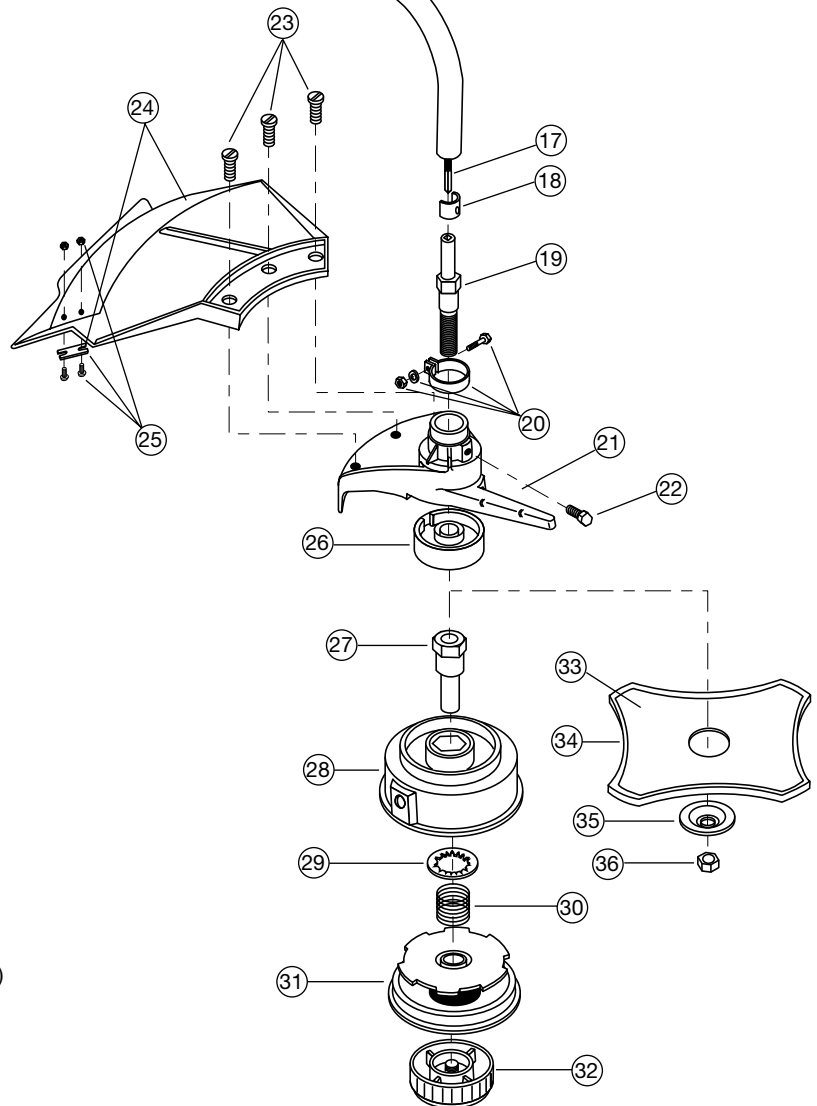

BOOM AND TRIMMER PARTS - MODEL 740r

2-CYCLE GAS TRIMMER

(Serial Number 810204484 and greater)

Item	Part No.	Description
1	182079	Throttle Housing and Trigger Assembly (includes 2 & 3)
2	610314	Throttle Trigger Spring
3	181556	Throttle Trigger
4	182068	Throttle Cable Assembly
5	610327	Harness Clip
6	180723	Drive Shaft Housing Assembly
7	180286	J-Handle Assembly (includes 8 & 9)
8	612831	Grip
9	612021	Tube Closure
10	683295	Handle Bracket Assembly (includes 11-16)
11	181811	Screw
12	181812	Upper Handle Clamp
13	181813	Middle Handle Clamp
14	181814	Lower Handle Clamp
15	181815	Nut
16	145569	Anti-Rotation Screw
17	682064	Flexible Drive Shaft
18	181578	Retainer Sleeve (includes 22)
19	180724	Output Shaft
20	153597	Clamp Assembly
21	153598	Bearing Housing Assembly
22	180288	Mounting Bolt
23	683304	Shield Mounting Screw
24	683299	Shield and Blade Assembly (includes 25)
25	682061	Blade Assembly
26	147006	Shaft Bushing
27	145896	Spool Shaft
28	153599	Outer Spool and Eyelet Assembly
29	612026	Retainer
30	610317	Spring
31	610318	Inner Reel
32	153066	Bump Head Knob Assembly
33	145873	4-Tooth Blade (includes 34)
34	613231	Blade Cover
35	612023	Retaining Washer
36	145895	Nut
*	180015	Blade Retaining Kit (includes 35 & 36)
*	613226	Locking Rod Tool
*	682075	Shoulder Harness