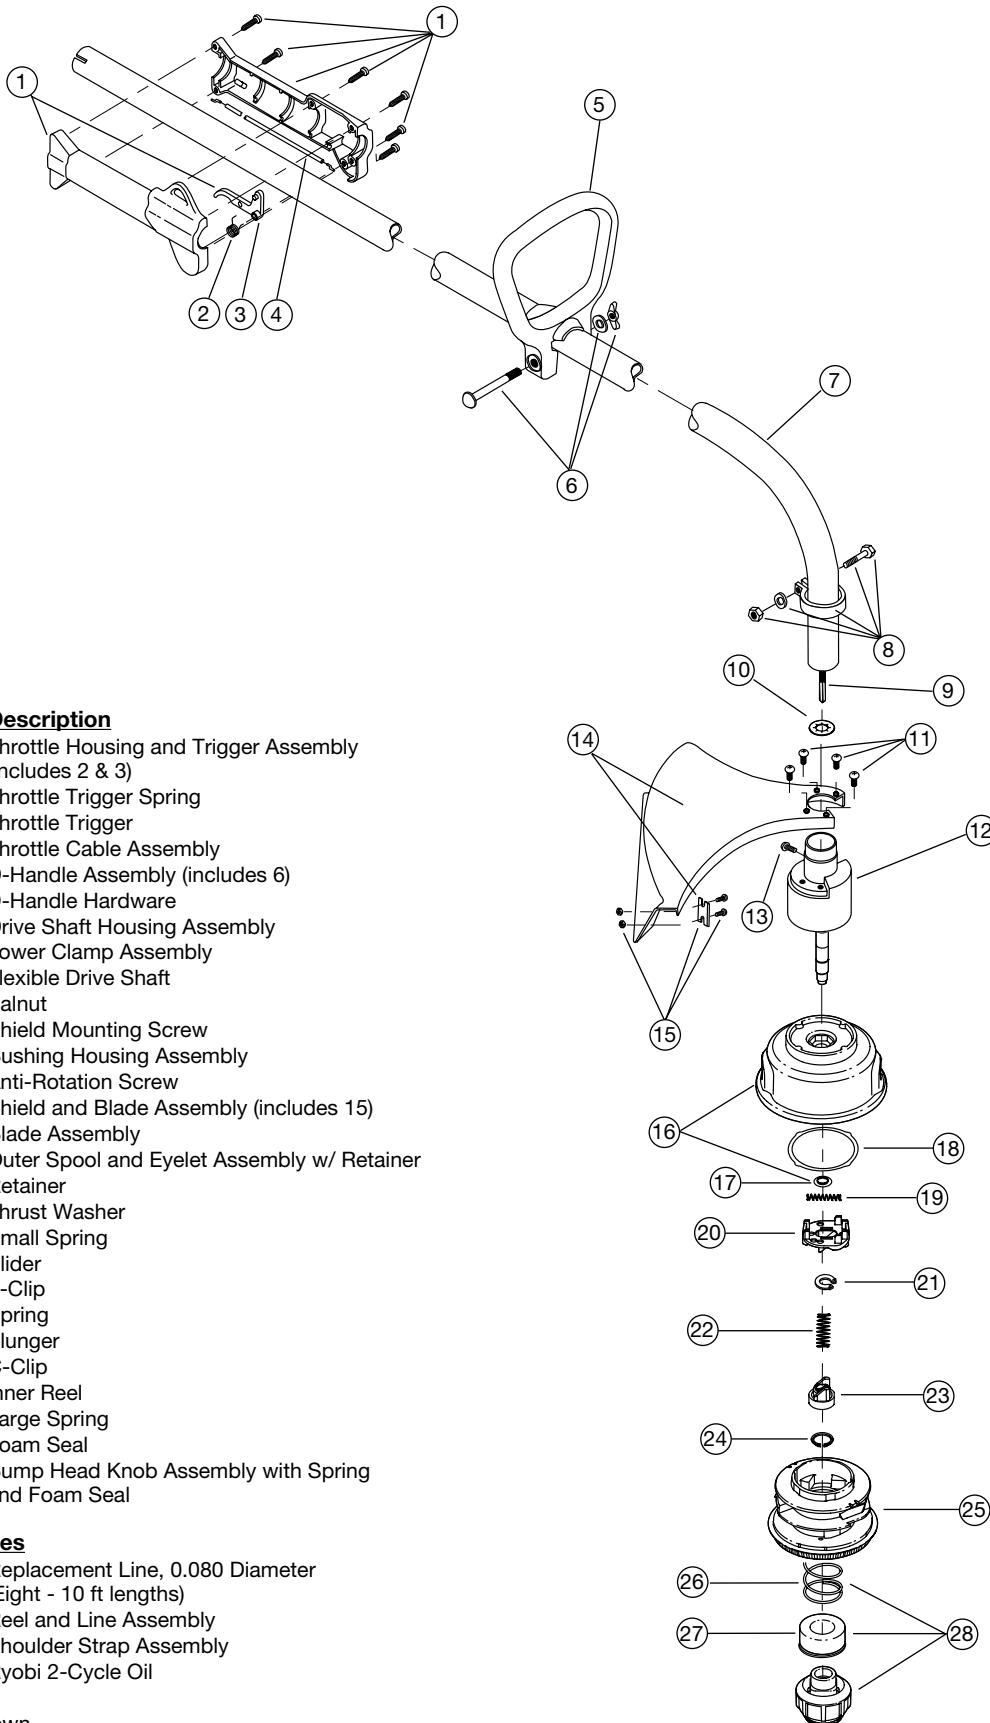

BOOM AND TRIMMER PARTS - MODEL 705r

2-CYCLE GAS TRIMMER

(Serial Number 810206034 and greater)

Item	Part No.	Description
1	182069	Throttle Housing and Trigger Assembly (includes 2 & 3)
2	610314	Throttle Trigger Spring
3	181556	Throttle Trigger
4	182068	Throttle Cable Assembly
5	145819	D-Handle Assembly (includes 6)
6	181587	D-Handle Hardware
7	181555	Drive Shaft Housing Assembly
8	153597	Lower Clamp Assembly
9	181550	Flexible Drive Shaft
10	181560	Palnut
11	180531	Shield Mounting Screw
12	181857	Bushing Housing Assembly
13	145569	Anti-Rotation Screw
14	683274	Shield and Blade Assembly (includes 15)
15	682061	Blade Assembly
16	181457	Outer Spool and Eyelet Assembly w/ Retainer
17	181458	Retainer
18	181561	Thrust Washer
19	181459	Small Spring
20	181461	Slider
21	181532	E-Clip
22	181531	Spring
23	181462	Plunger
24	181463	C-Clip
25	181464	Inner Reel
26	181465	Large Spring
27	181467	Foam Seal
28	181468	Bump Head Knob Assembly with Spring and Foam Seal