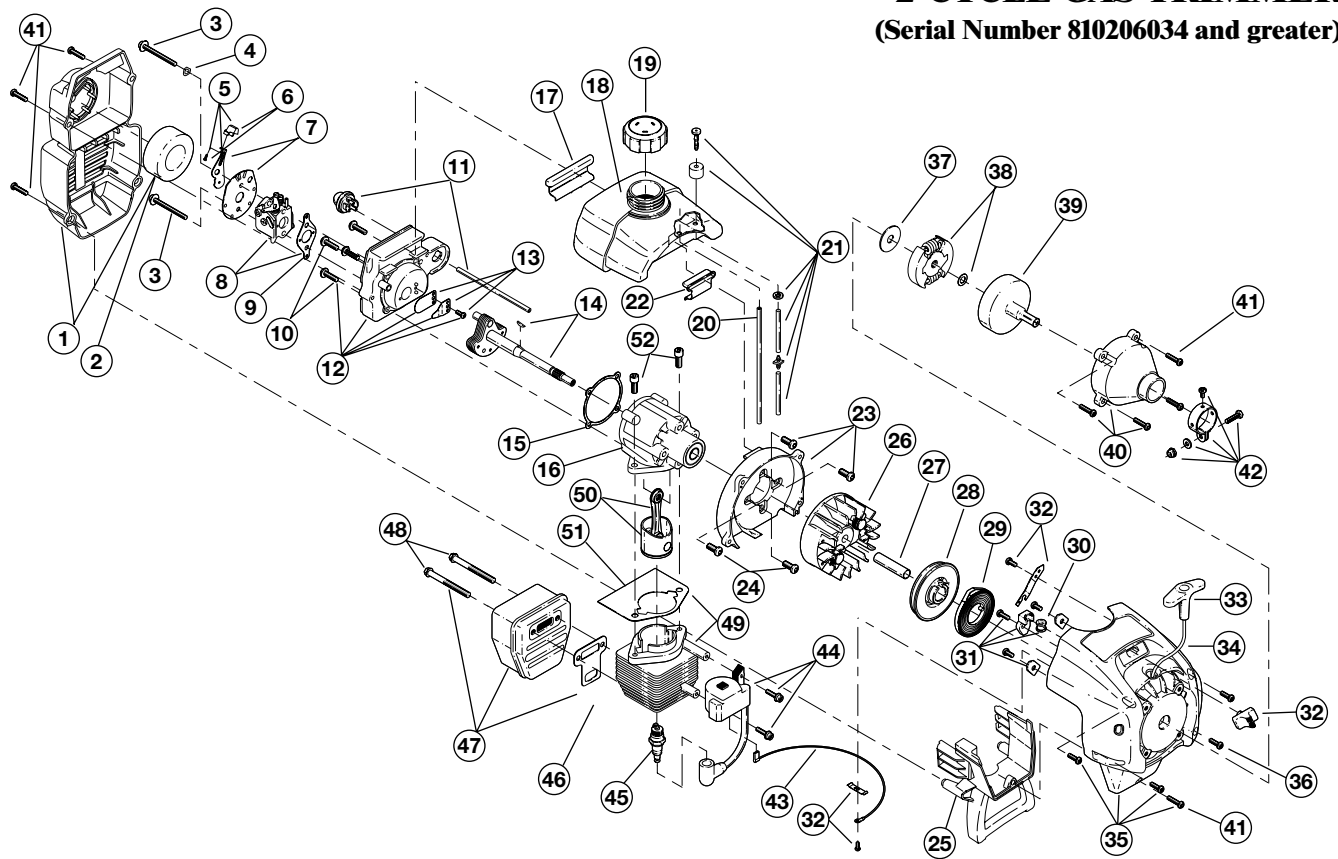

ENGINE PARTS - MODEL 705r

2-CYCLE GAS TRIMMER

(Serial Number 810206034 and greater)

Item	Part No.	Description	Item	Part No.	Description
1	182059	Air Cleaner/Muffler Cover Assembly (includes 2 & 41)	34	613103	Rope
2	180350	Air Cleaner Filter	35	181443	Starter Housing Assembly (includes 28-34 & 43)
3	180351	Carburetor Mounting Screw Assembly	36	181862	Housing Screw
4	180352	Wavey Washer	37	181074	Clutch Washer
5	182061	Choke Lever Assembly (includes 6)	38	181445	Clutch Rotor Assembly
6	182070	Choke Knob and Screw	39	153592	Clutch Drum Assembly
7	182060	Choke Lever and Plate (includes 5)	40	180098	Clutch Cover Assembly
8	182062	Carburetor Assembly W/Limiter Caps (includes 9 & 21)	41	181345	Cover Screw
9	610675	Carburetor Gasket	42	153597	Upper Clamp Assembly
10	181860	Carb Mount Screw	43	180036	Wire Lead
11	181558	Primer and Hose Assembly	44	181937	Module Assembly
12	182063	Carb Mount Assembly (includes 10)	45	610311	Spark Plug
13	684451	Reed Assembly	46	182065	Exhaust Gasket
14	181498	Power Shaft Assembly	47	182066	Muffler Assembly (includes 48)
15	612115	Carburetor Mount Gasket	48	147575	Muffler Mounting Bolt Assembly
16	180026	Crank Case Service Assembly (includes 10, 14 & 24)	49	181622	Cylinder Assembly (includes 52)
17	612134	Rear Mounting Pad	50	684449	Piston and Rod Assembly
18	181438	Fuel Tank Assembly (includes 19-21)	51	610674	Cylinder Gasket
19	181559	Fuel Cap Assembly	52	181870	Cylinder Bolt
20	181168	Fuel Return Line	*	180011	Engine Gasket Kit
21	682039	Fuel Line Assembly	*	180602	O.E.M. Carburetor Repair Kit (Walbro)
22	145308	Front Mounting Pad	*	180090	O.E.M. Carburetor Repair Kit (Zama)
23	153520	Shroud Assembly	*	181873	Gasket Diaphragm Repair Kit (Walbro)
24	181861	Shroud Screw	*	180091	Gasket Diaphragm Repair Kit (Zama)
25	182064	Shroud Extension and Stand	*	180530	Piston Ring
26	180929	Flywheel Assembly	*	181623	Short Block Assembly (includes 10, 14, 16, 24, 45, 49-52)
27	181065	Spacer	*	610676	Flywheel Key
28	181597	Recoil Pulley Assembly	*	181501	Starter Housing Screw Set
29	613102	Recoil Spring	*	610309	Crankcase Seal
30	611061	Rope Guide	*	181599	Clutch Springs (Qty. 2)
31	181441	Pulley Retainer Assembly	*		Items Not Shown
32	181442	Switch Assembly (includes 43)			
33	181079	Pull Handle