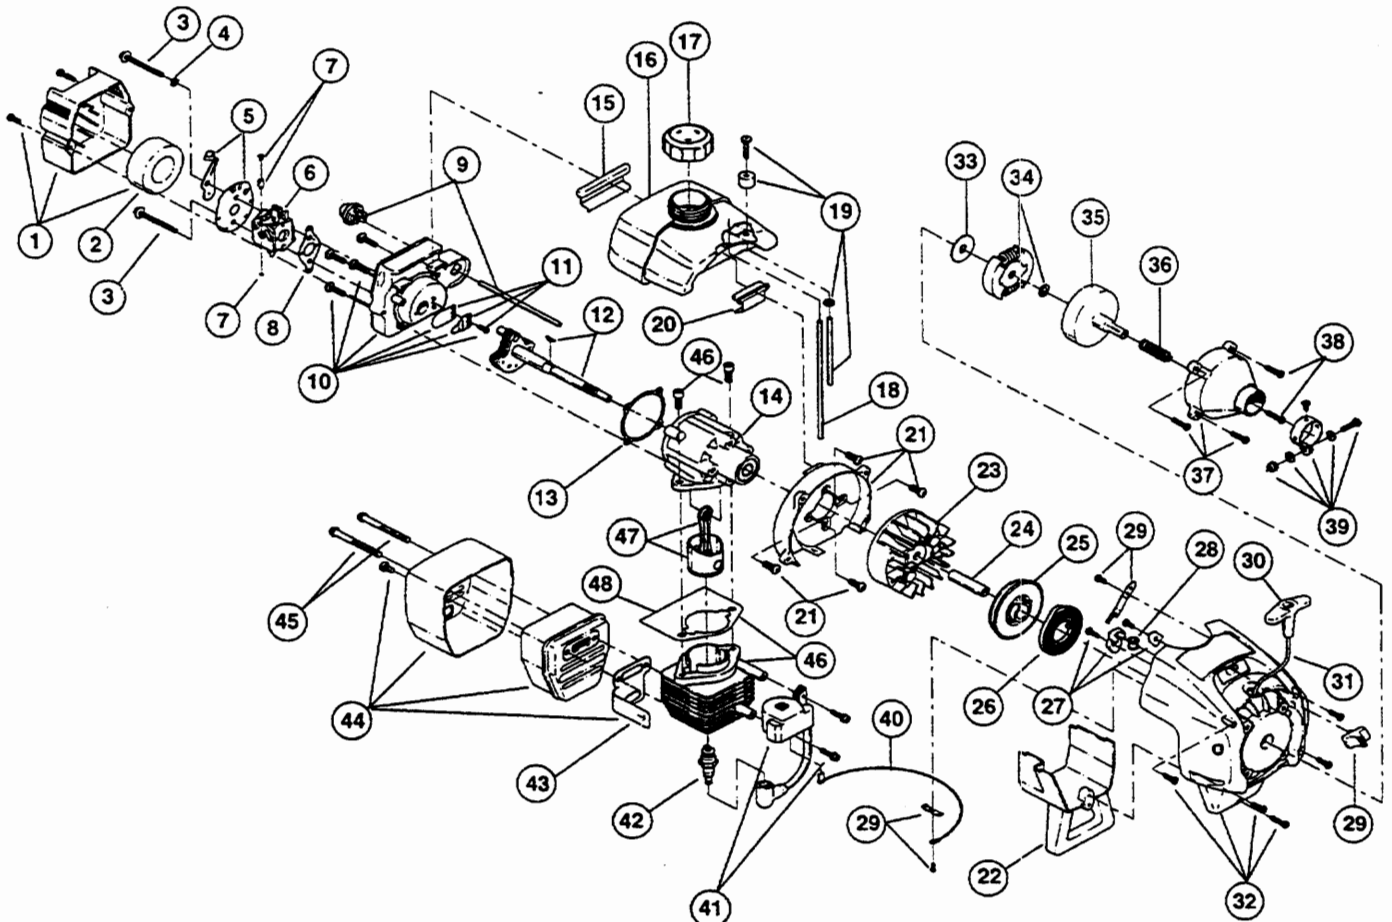

ENGINE PARTS - MODEL 705/725r

(Serial no. 51200001 and greater)

Item	Part No.	Description	Item	Part No.	Description
1	180349	Carburetor/Air Cleaner Cover Assembly (includes item 2)	33	181074	Clutch Washer
2	180350	Air Cleaner Filter	34	181445	Clutch Rotor Assembly
3	180351	Carburetor Mounting Screw Assembly	35	153592	Clutch Drum Assembly
4	180352	Wavey Washer	36	612468	Spring (Model 725r only)
5	180353	Choke Lever and Plate	37	683601	Clutch Cover Assembly
6	180985	Carburetor Assembly W/Limiter Caps	38	181345	Clutch Cover Screw
7	682048	Throttle Adjustment Assembly (Walbro)	39	153597	Upper Clamp Assembly
7	180092	Throttle Adjustment Assembly (Zama)	40	180036	Wire Lead
8	610675	Carburetor Gasket (10 pack)	41	683390	Module Assembly
9	181558	Primer and Hose Assembly	42	610311	Spark Plug
10	180354	Carb Mount Assembly	43	180980	Exhaust Gasket
11	147573	Reed Assembly	44	180119	Muffler Assembly (includes 45)
12	180022	Power Shaft Assembly	45	147575	Muffler Mounting Bolt Assembly
13	612115	Carburetor Mount Gasket (10 pack)	46	180063	Cylinder Assembly
14	180026	Crank Case Service Assembly (includes 12)	47	147012	Piston and Rod Assembly
15	612134	Rear Mounting Pad	48	610674	Cylinder Gasket (10 pack)
16	181438	Fuel Tank Assembly (includes 17-19)	*	180034	Engine Hardware Kit
17	181559	Fuel Cap Assembly	*	180011	Engine Gasket Kit
18	181168	Fuel Return Line	*	153308	O.E.M. Carburetor Repair Kit (Walbro)
19	682039	Fuel Line Assembly	*	180090	O.E.M. Carburetor Repair Kit (Zama)
20	145308	Front Mounting Pad	*	153309	Gasket Diaphragm Repair Kit (Walbro)
21	153520	Shroud Assembly	*	180091	Gasket Diaphragm Repair Kit (Zama)
22	683078	Shroud Extension and Stand	*	180530	Piston Ring
23	180929	Flywheel Assembly	*	180027	Short Block Assembly (items 12, 14, 42, 46-48)
24	181065	Spacer	*	610676	Flywheel Key (10 pack)
25	180535	Recoil Pulley Assembly	*	147544	Starter Housing Screw Set
26	613102	Recoil Spring	*	180986	Carburetor Limiter Cap Set (Walbro)
27	181441	Pulley Retainer Assembly	*	181562	Carburetor Limiter Cap Set (Zama)
28	611061	Rope Guide	*	610309	Crankcase Seal
29	181442	Switch Assembly	*		not shown
30	610300	Pull Handle			
31	613103	Rope			
32	181443	Starter Housing Assembly