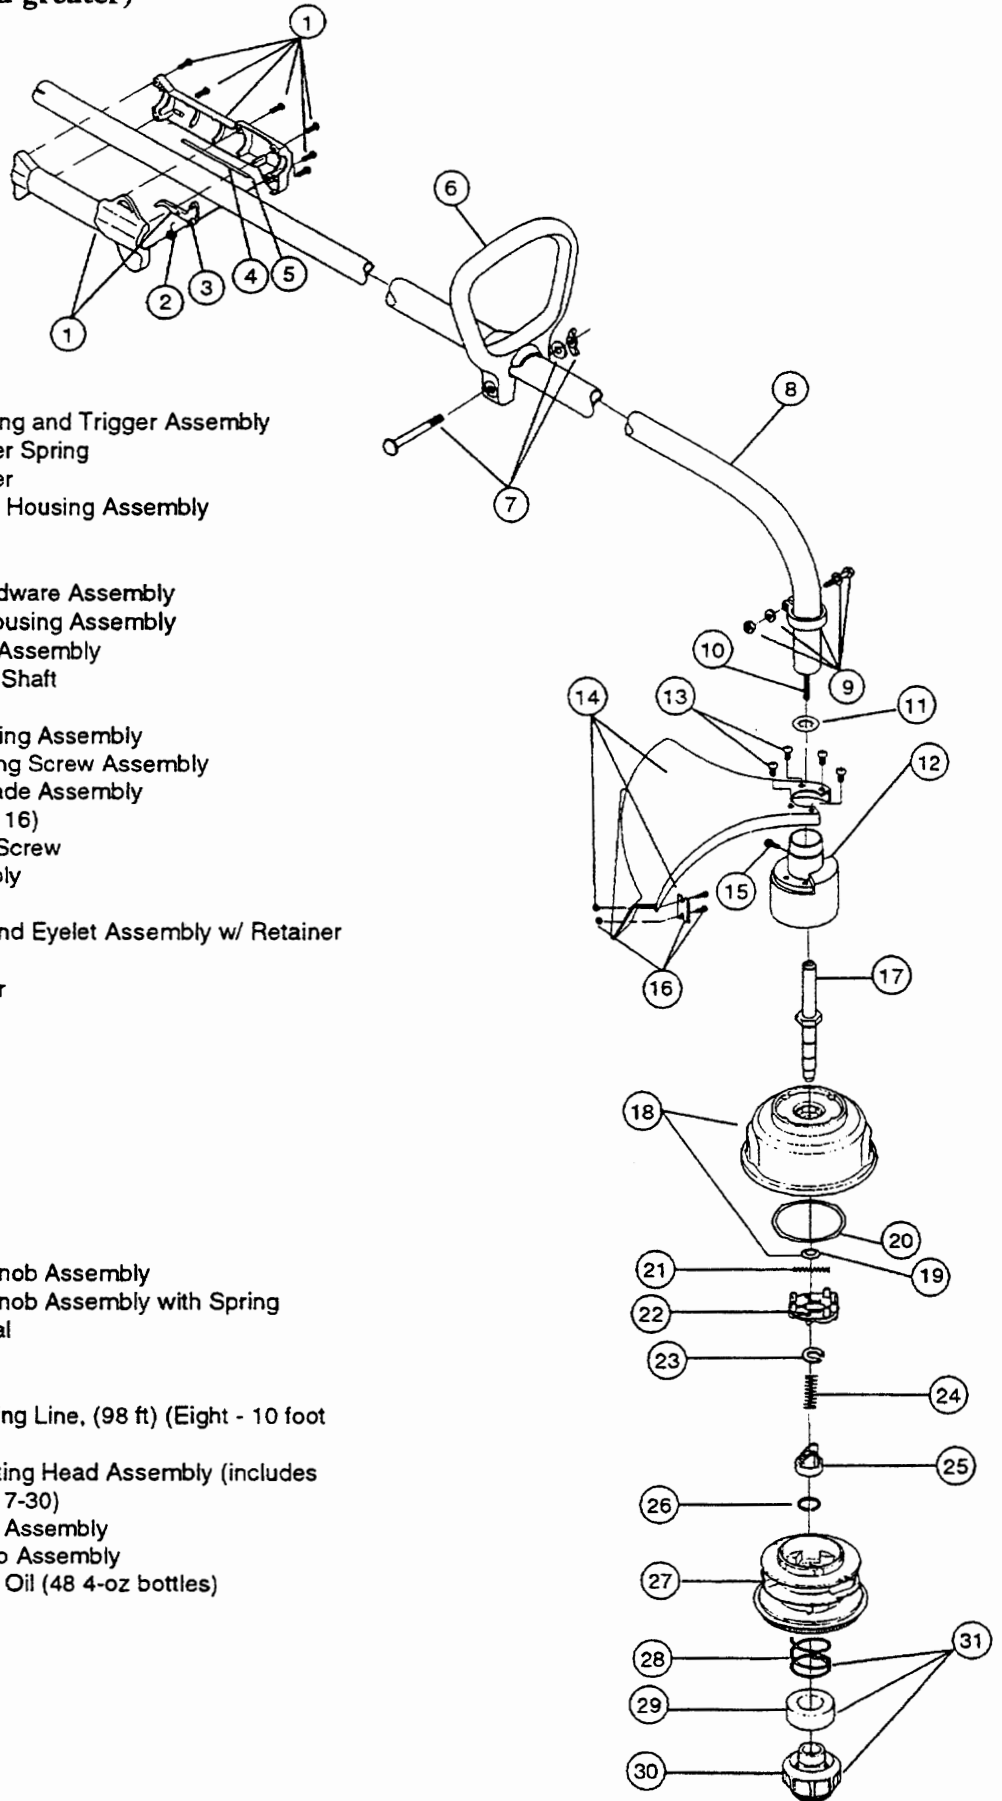

BOOM & TRIMMER PARTS - MODEL 705r

(Serial no. 512000001 and greater)

Item	Part No.	Description
1	181557	Throttle Housing and Trigger Assembly
2	610314	Throttle Trigger Spring
3	181556	Throttle Trigger
4	181554	Throttle Cable Housing Assembly
5	180127	Throttle Cable
6	145819	D-Handle
7	153523	D-Handle Hardware Assembly
8	181555	Drive Shaft Housing Assembly
9	153597	Lower Clamp Assembly
10	181550	Flexible Drive Shaft
11	181560	Palnut
12	153312	Bushing Housing Assembly
13	180531	Guard Mounting Screw Assembly
14	683274	Guard and Blade Assembly (includes item 16)
15	145569	Anti-Rotation Screw
16	682061	Blade Assembly
17	181456	Spool Shaft
18	181457	Outer Spool and Eyelet Assembly w/ Retainer
19	181458	Retainer
20	181561	Thrust Washer
21	181459	Small Spring
22	181461	Slider
23	181532	E-Clip
24	181531	Spring
25	181462	Plunger
26	181463	C-Clip
27	181464	Inner Reel
28	181465	Large Spring
29	181467	Foam Seal
30	181466	Bump Head Knob Assembly
31	181468	Bump Head Knob Assembly with Spring and Foam Seal

Optional Accessories

- 181472 Monofilament Cutting Line, (98 ft) (Eight - 10 foot lengths)
- 181469 Complete Cutting Head Assembly (includes 9, 11-12, 15, 17-30)
- 181460 Reel and Line Assembly
- 682075 Shoulder Strap Assembly
- 147541 Ryobi 2-Cycle Oil (48 4-oz bottles)
- not shown