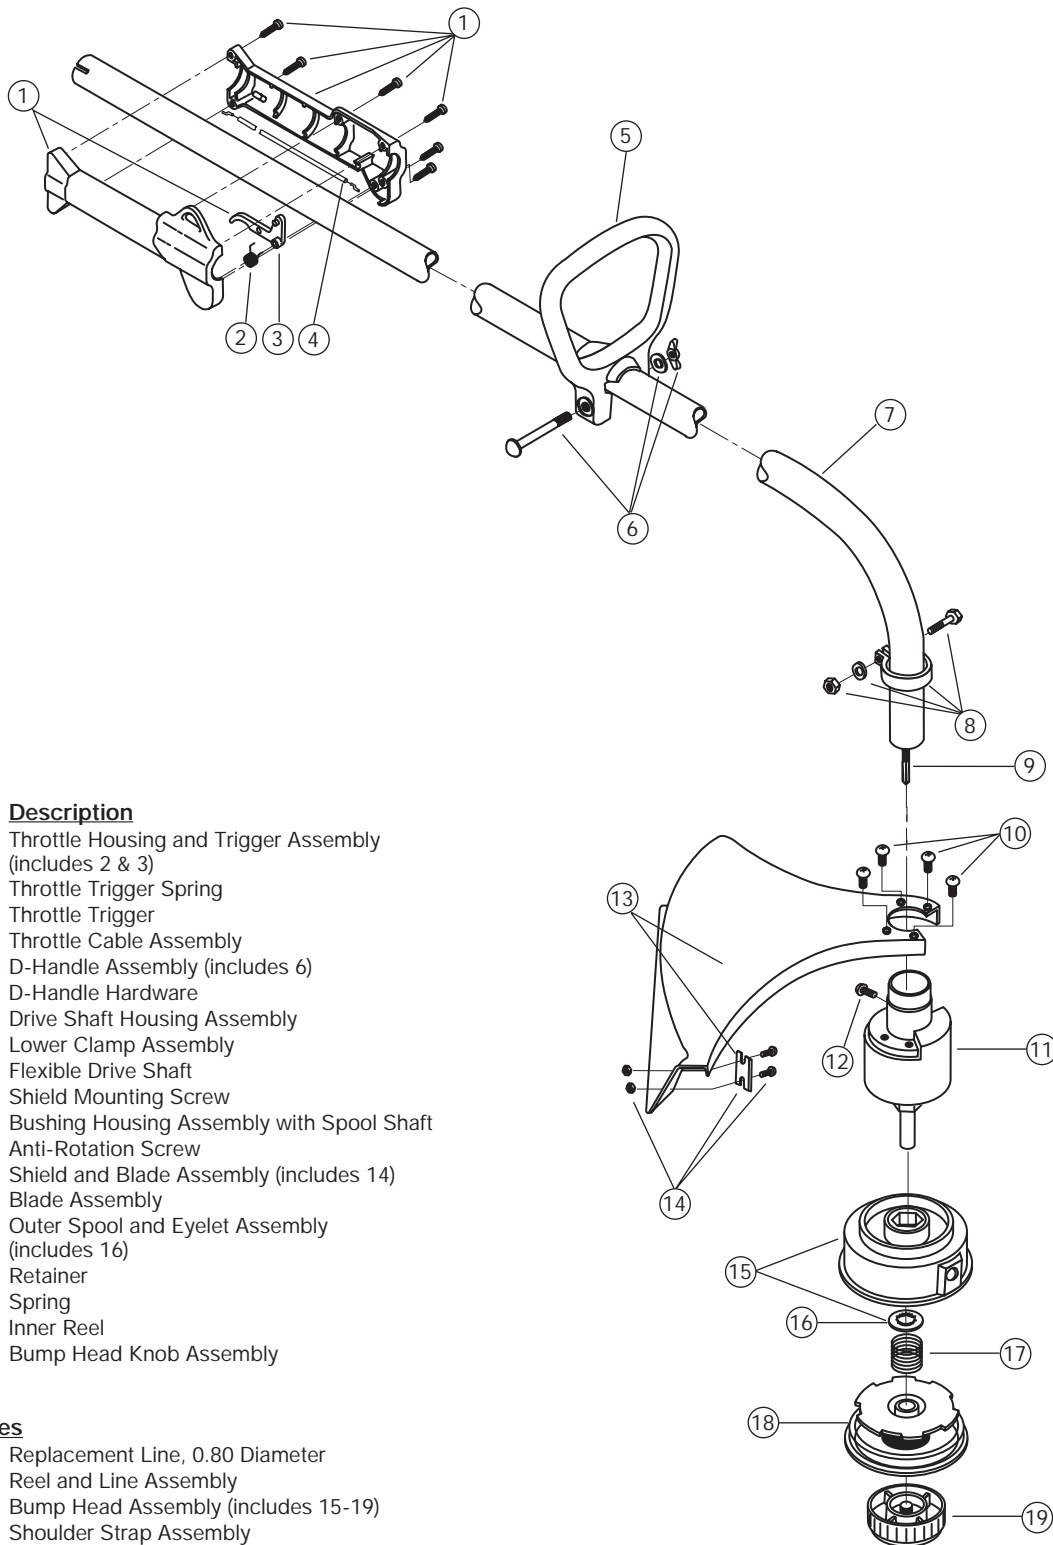

BOOM AND TRIMMER PARTS - MODEL 700r

2-CYCLE GAS TRIMMER

PPN- 41CD700G034

Item	Part No.	Description
1	791-182069	Throttle Housing and Trigger Assembly (includes 2 & 3)
2	791-610314	Throttle Trigger Spring
3	791-181556	Throttle Trigger
4	791-182068	Throttle Cable Assembly
5	791-153064	D-Handle Assembly (includes 6)
6	791-181587	D-Handle Hardware
7	791-181893	Drive Shaft Housing Assembly
8	791-153597	Lower Clamp Assembly
9	791-182839	Flexible Drive Shaft
10	791-180531	Shield Mounting Screw
11	791-181784	Bushing Housing Assembly with Spool Shaft
12	791-145569	Anti-Rotation Screw
13	791-181659	Shield and Blade Assembly (includes 14)
14	791-181823	Blade Assembly
15	791-153619	Outer Spool and Eyelet Assembly (includes 16)
16	791-610660	Retainer
17	791-610317	Spring
18	791-610318	Inner Reel
19	791-153066	Bump Head Knob Assembly