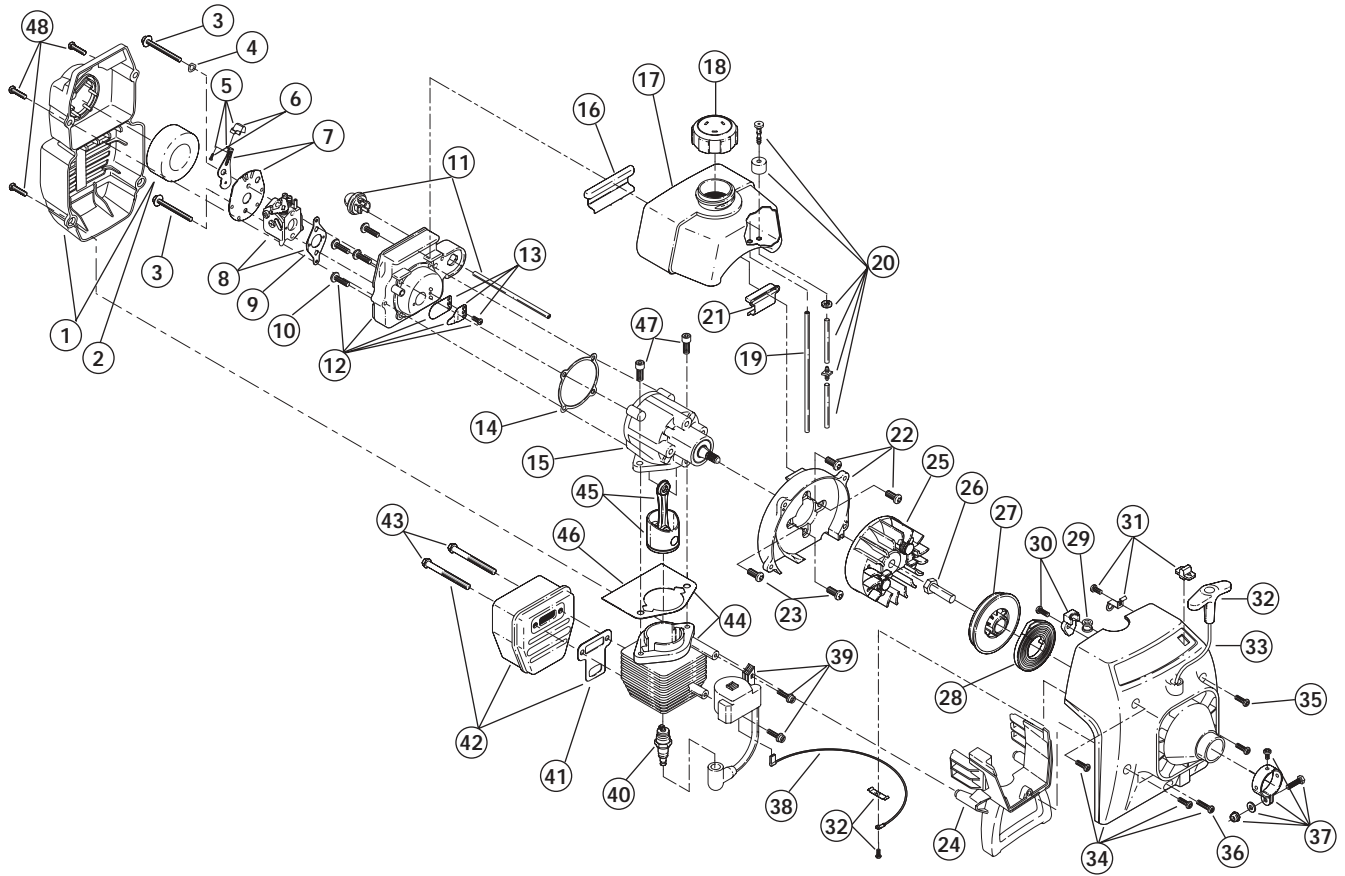

ENGINE PARTS - MODEL 700r 2-CYCLE GAS TRIMMER

PPN- 41CD700G034

Item	Part No.	Description	Item	Part No.	Description
1	791-182059	Air Cleaner/Muffler Cover Assembly (includes 2 & 48)	30	791-181889	Pulley Retainer Assembly
2	791-180350	Air Cleaner Filter	31	791-182389	Switch Assembly (includes 38)
3	791-180351	Carburetor Mounting Screw Assembly	32	791-181079	Pull Handle
4	791-180226	Wavey Washer	33	791-613103	Rope
5	791-182061	Choke Lever Assembly (includes 6)	34	791-181927	Starter Housing Assembly (includes 27-33, 35 & 36)
6	791-182070	Choke Knob and Screw	35	791-181862	Housing Screw
7	791-182060	Choke Lever and Plate (includes 5 & 6)	36	791-181345	Cover Screw
8	753-04106	Carburetor Assembly (includes 9 & 20)	37	791-153597	Upper Clamp Assembly
9	791-610675	Carburetor Gasket	38	791-180036	Wire Lead
10	791-181860	Carb Mount Screw	39	791-181937	Module Assembly
11	791-181558	Primer and Hose Assembly	40	791-610311	Spark Plug
12	753-1196	Carb Mount Assembly (includes 10, 13 & 14)	41	753-04159	Exhaust Gasket
13	791-684451	Reed Assembly	42	791-182066	Muffler Assembly (includes 41 & 43)
14	753-1208	Carburetor Mount Gasket	43	791-147575	Muffler Mounting Bolt Assembly
15	791-181865	Crank Case Service Assembly (includes 10 & 23)	44	753-1206	Cylinder Assembly (includes 46 & 47)
16	791-612134	Rear Mounting Pad	45	753-1207	Piston and Rod Assembly
17	791-181152	Fuel Tank Assembly (includes 18 & 20)	46	753-1197	Cylinder Gasket
18	791-182271	Fuel Cap Assembly	47	791-182723	Cylinder Bolt
19	791-181168	Fuel Return Line	48	791-147049	Cover Screw
20	791-682039	Fuel Line Assembly	*	791-182067	Engine Gasket Kit
21	791-145308	Front Mounting Pad	*	791-180602	O.E.M. Carburetor Repair Kit (Walbro)
22	791-153520	Shroud Assembly (includes 23)	*	791-180090	O.E.M. Carburetor Repair Kit (Zama)
23	791-181861	Shroud Screw	*	791-181069	Gasket Diaphragm Repair Kit (Walbro)
24	791-182064	Shroud Extension and Stand	*	791-180091	Gasket Diaphragm Repair Kit (Zama)
25	791-181867	Flywheel Assembly	*	753-1209	Piston Ring
26	791-610303	Square Nut Drive	*	753-04173	Short Block Assembly (includes 14, 16, 41, 44-47)
27	791-181597	Recoil Pulley Assembly	*	791-181501	Starter Housing Screw Set
28	791-613102	Recoil Spring	*	791-610309	Crankcase Seal
29	791-611061	Rope Guide			
			*		Items Not Shown