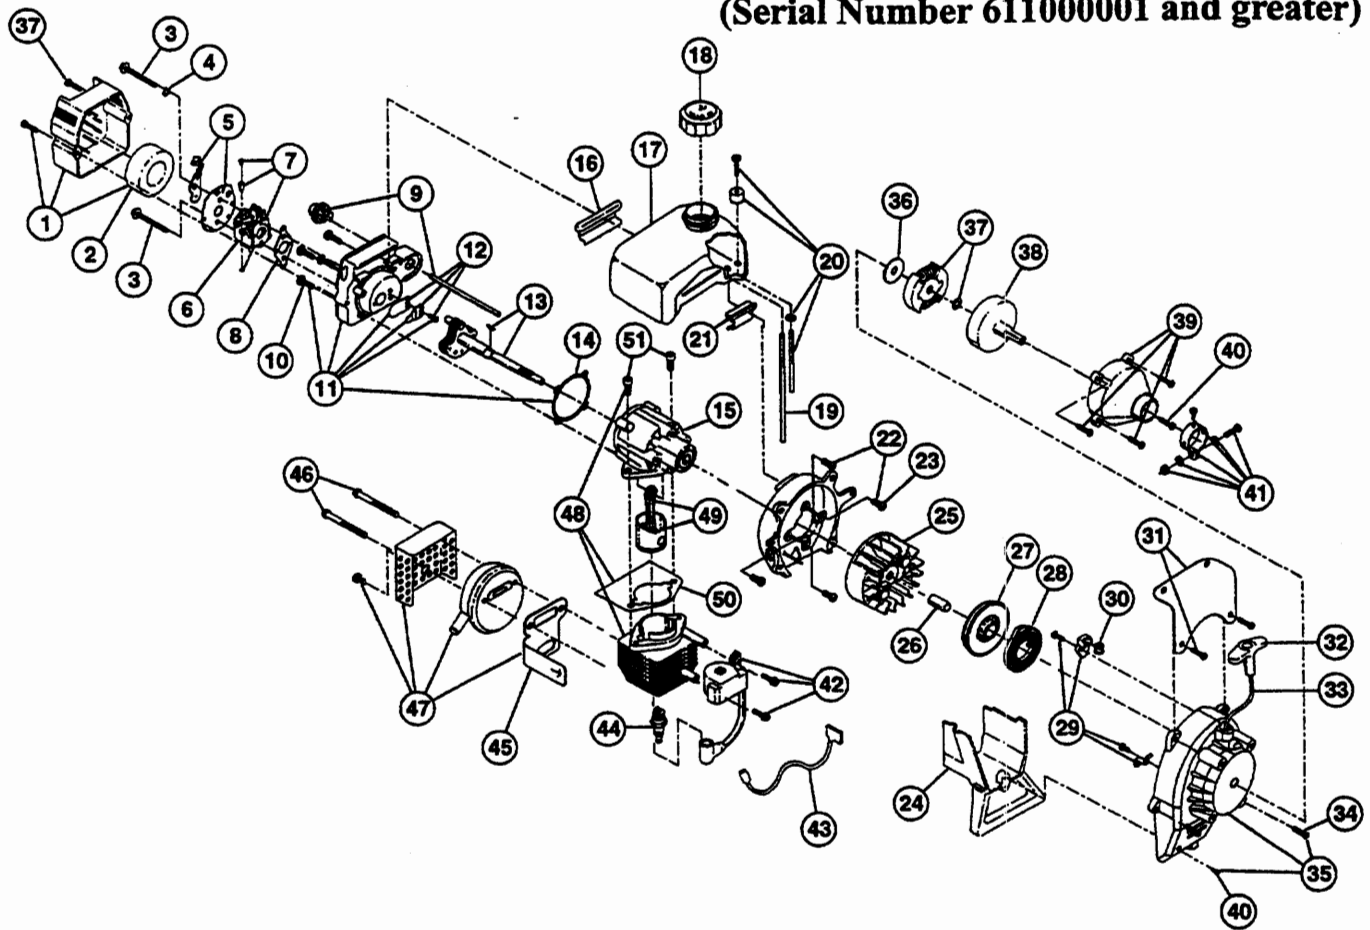

ENGINE PARTS - MODEL 410r

(Serial Number 61100001 and greater)

Item	Part No.	Description	Item	Part No.	Description
1	180349	Carburetor/Air Cleaner Assembly	33	613103	Rope
2	180350	Air Cleaner Filter	34	181912	Housing Screw
3	180351	Carburetor Mounting Screw Assembly	35	181909	Starter Housing Assembly (includes items 27-30, 32-35)
4	180352	Wavey Washer	36	181074	Clutch Washer
5	180353	Choke Lever and Plate	37	181445	Clutch Rotor Assembly
6	181621	Carburetor Assembly (includes items 8 & 20)	38	153592	Clutch Drum Assembly
7	682048	Throttle Adjustment Assembly (Walbro)	39	180098	Clutch Cover Assembly
7	180092	Throttle Adjustment Assembly (Zama)	40	181345	Clutch Cover Screw Assembly
8	610675	Carburetor Gasket	41	153597	Upper Clamp Assembly
9	683974	Primer and Hose Assembly	42	683390	Module Assembly
10	181860	Carburetor Mount Screw	43	181580	Wire Lead
11	180354	Carburetor Mount Assembly	44	610311	Spark Plug
12	684451	Reed Assembly	45	180980	Exhaust Gasket
13	181498	Power Shaft Assembly	46	684197	Muffler Mounting Bolt Assembly
14	612115	Carburetor Mount Gasket	47	181572	Muffler Assembly
15	180026	Crankcase Service Assembly (includes item 13)	48	181622	Cylinder Assembly
16	612134	Rear Mounting Pad	49	684449	Piston and Rod Assembly
17	181581	Fuel Tank Assembly (includes items 18-20)	50	610674	Cylinder Gasket
18	180000	Fuel Cap Assembly	51	181870	Cylinder Bolt
19	181168	Fuel Return Line	*	180011	Engine Gasket Kit
20	682039	Fuel Line Assembly	*	180602	O.E.M. Carburetor Repair Kit (Walbro)
21	145308	Front Mounting Pad	*	180090	O.E.M. Carburetor Repair Kit (Zama)
22	683065	Shroud Assembly	*	181069	Gasket-Diaphragm Repair Kit (Walbro)
23	181861	Shroud Screw	*	180091	Gasket-Diaphragm Repair Kit (Zama)
24	153403	Shroud Extension and Stand	*	180530	Piston Ring
25	180929	Flywheel Assembly	*	181623	Short Block Assembly (items 13, 15, 44, 48-51)
26	181065	Spacer	*	610676	Flywheel Key
27	181597	Recoil Pulley Assembly	*	181501	Starter Housing Screw Set
28	613102	Recoil Spring	*	181873	Carburetor Limiter Cap Set (Walbro)
29	180930	Pulley Retainer Assembly	*	181562	Carburetor Limiter Cap Set (Zama)
30	611061	Rope Guide	*	610309	Crankcase Seal
31	180317	Fuel Tank Guard Assembly	*	181559	Clutch Springs (Qty. 2)
32	181079	Pull Handle	*	not shown