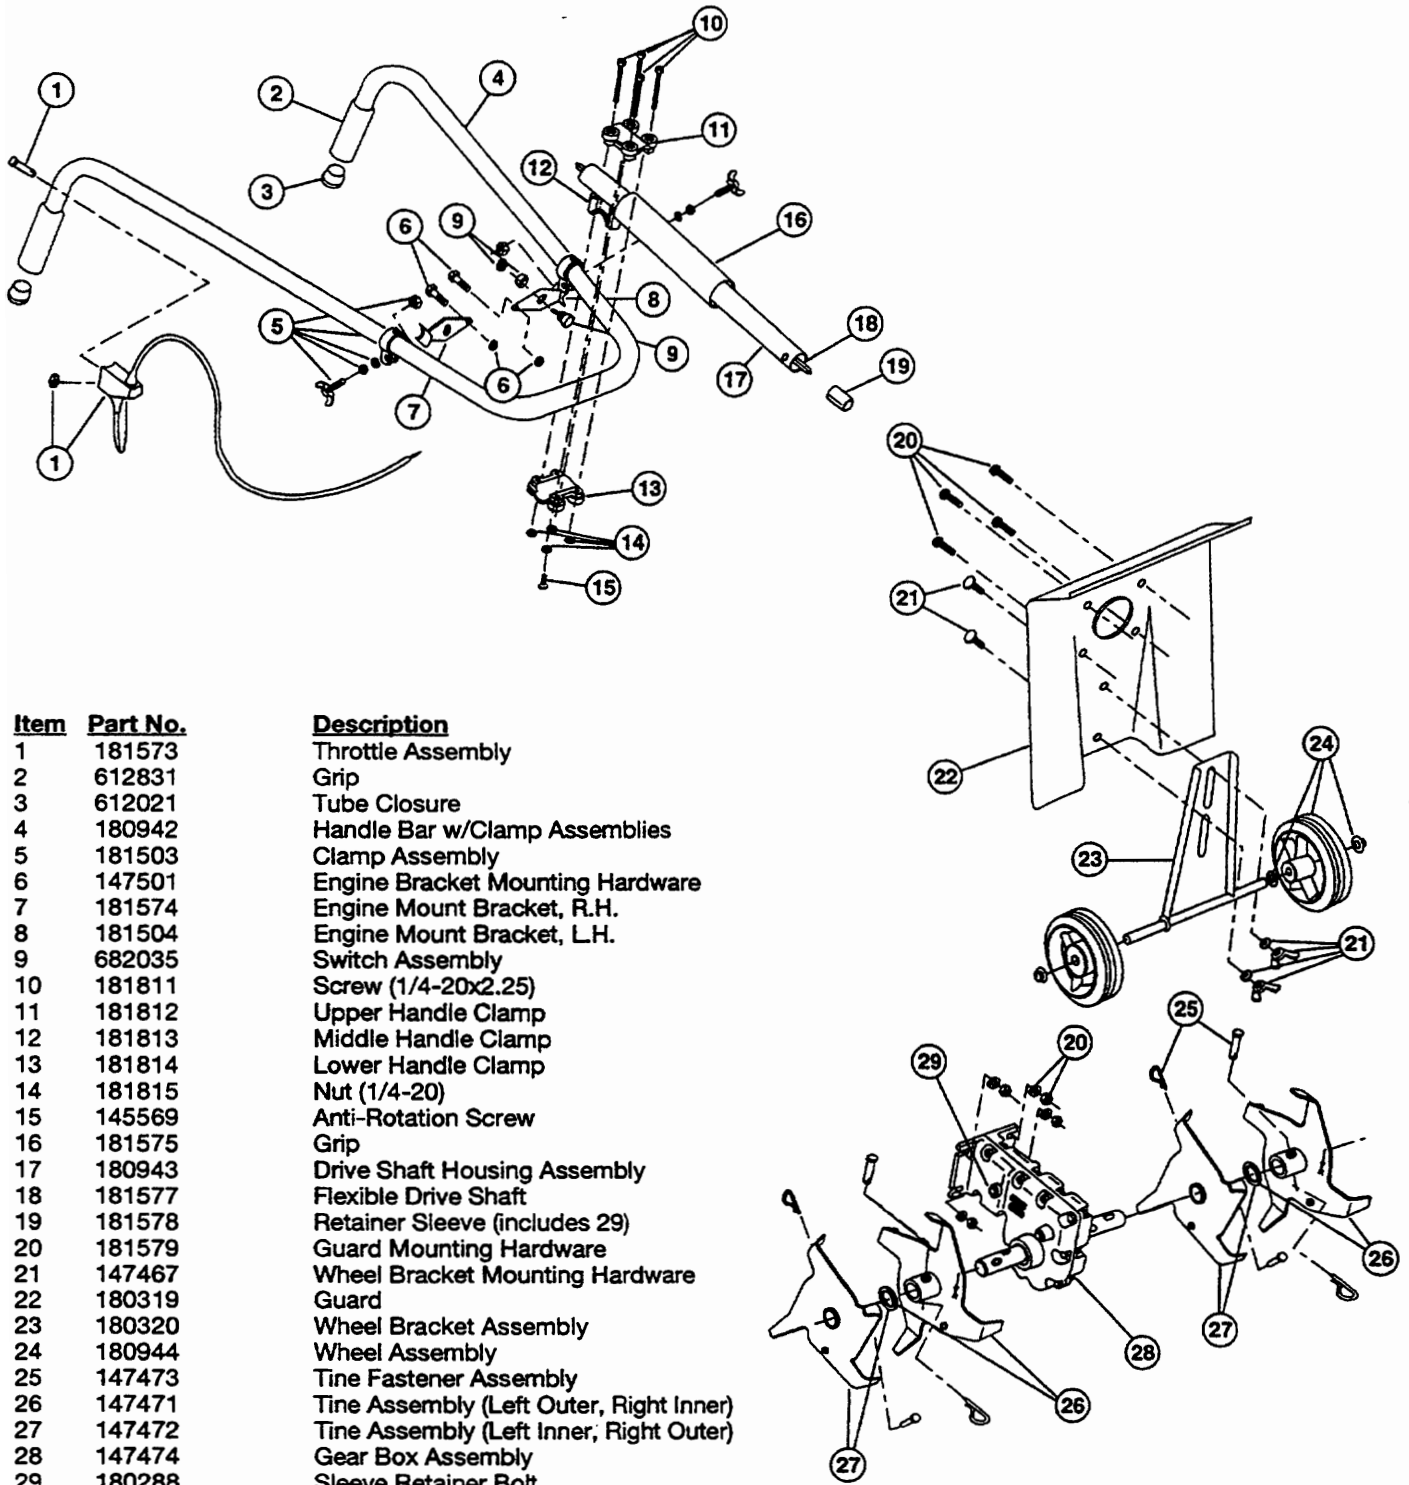

BOOM & CULTIVATOR PARTS - MODEL 410r

Item	Part No.	Description
1	181573	Throttle Assembly
2	612831	Grip
3	612021	Tube Closure
4	180942	Handle Bar w/Clamp Assemblies
5	181503	Clamp Assembly
6	147501	Engine Bracket Mounting Hardware
7	181574	Engine Mount Bracket, R.H.
8	181504	Engine Mount Bracket, L.H.
9	682035	Switch Assembly
10	181811	Screw (1/4-20x2.25)
11	181812	Upper Handle Clamp
12	181813	Middle Handle Clamp
13	181814	Lower Handle Clamp
14	181815	Nut (1/4-20)
15	145569	Anti-Rotation Screw
16	181575	Grip
17	180943	Drive Shaft Housing Assembly
18	181577	Flexible Drive Shaft
19	181578	Retainer Sleeve (includes 29)
20	181579	Guard Mounting Hardware
21	147467	Wheel Bracket Mounting Hardware
22	180319	Guard
23	180320	Wheel Bracket Assembly
24	180944	Wheel Assembly
25	147473	Tine Fastener Assembly
26	147471	Tine Assembly (Left Outer, Right Inner)
27	147472	Tine Assembly (Left Inner, Right Outer)
28	147474	Gear Box Assembly
29	180288	Sleeve Retainer Bolt
*	683295	Handle Bracket Assembly (includes 10-15)