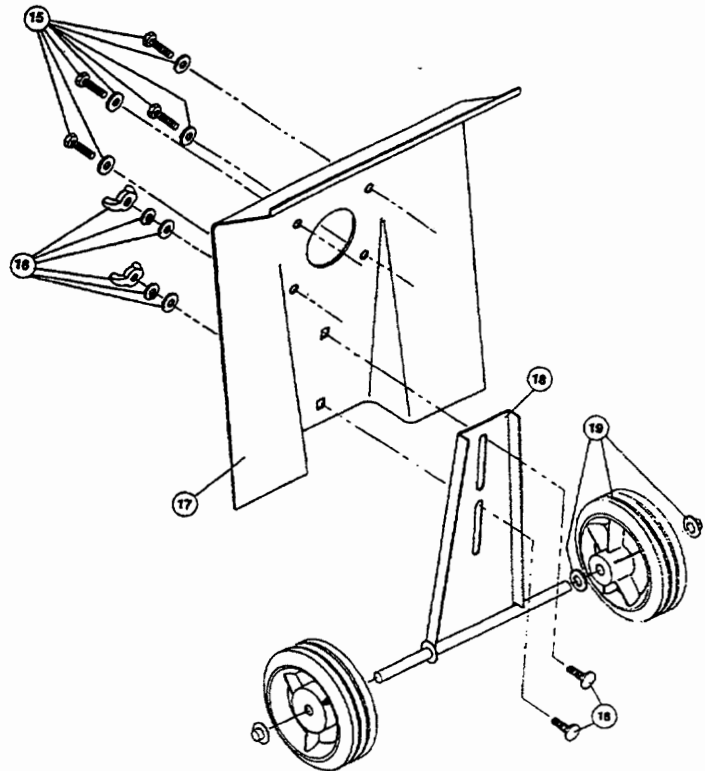

ENGINE PARTS - RYOBI 410r

Item	Part No.	Description
1	180349	Carburetor/Air Cleaner Cover Assembly (includes item 2)
2	180350	Air Cleaner Filter
3	180351	Carburetor Mounting Screw Assembly
4	180352	Wavey Washer
5	180353	Choke Lever and Plate
6	147572	Carburetor Assembly
7	682048	Throttle Adjustment Assembly (Walbro)
7	147640	Throttle Adjustment Assembly (Tillotson)
8	610675	Carburetor Gasket (10 pack)
9	683974	Primer and Hose Assembly
10	180354	Carburetor Mount Assembly (includes items 11-13)
11	147573	Reed Assembly
12	180022	Power Shaft Assembly
13	612115	Carburetor Mount Gasket (10 pack)
14	180026	Crankcase Service Assembly (includes items 12, 14-17)
15	682041	Inner Bearing Assembly
16	610309	Seal
17	610308	Outer Bearing Assembly
18	145308	Front Mounting Pad
19	147457	Fuel Tank Assembly (includes items 21-23)
20	612134	Rear Mounting Pad
21	147290	Return Line Assembly
22	180000	Fuel Cap Assembly
23	682039	Fuel Line Assembly
24	683065	Shroud Assembly
25	683078	Shroud Extension and Stand
26	153624	Flywheel Assembly
27	145918	Spacer
28	683856	Recoil Pulley Assembly
29	613102	Recoil Spring
30	153644	Pulley Retainer Assembly
31	611061	Rope Guide
32	180317	Fuel Tank Guard Assembly
33	610300	Pull Handle
34	613103	Rope

The above part numbers are for serial numbers 304012477 and greater.

CULTIVATOR PARTS - RYOBI 410r

Item	Part No.	Description
1	147465	Throttle Assembly
2	612831	Grip
3	612021	Tube Closure
4	147461	Handle Bar
5	147462	Clamp Assembly
6	147501	Engine Bracket Mounting Hardware
7	147464	Engine Mount Bracket, R.H.
8	147463	Engine Mount Bracket, L.H.
9	682035	Switch Assembly
10	683295	Handle Bracket Assembly
11	147460	Grip
12	147459	Drive Shaft Housing Assembly
13	147458	Flexible Drive Shaft
14	180287	Retainer Sleeve
15	147466	Guard Mounting Screw Set
16	147467	Wheel Bracket Mounting Screw Set
17	180319	Guard
18	180320	Wheel Bracket Assembly
19	147469	Wheel Assembly