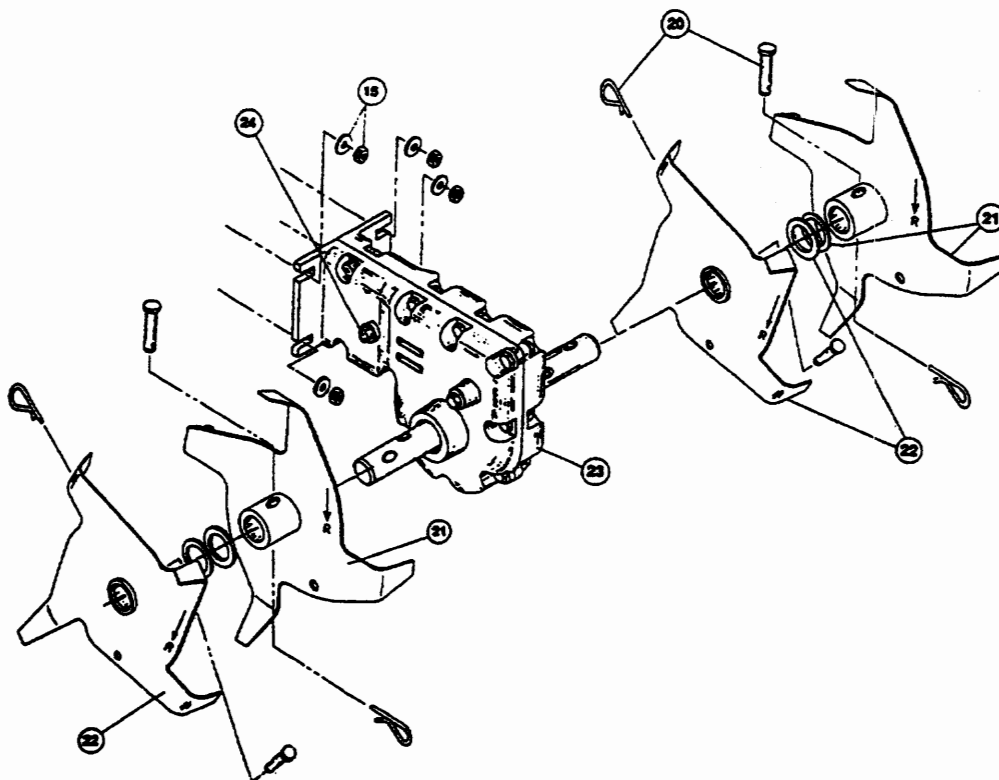

MULTIVATOR PARTS - RYOBI 410r

---

mm	Part No.	Description
5	147466	Guard Mounting Screw Set
10	147473	Tine Fastener Assembly
11	147471	Tine Assembly (Left Outer, Right Inner)
2	147472	Tine Assembly (Left Inner, Right Outer)
3	147474	Gear Box Assembly
4	180288	Retainer Bolt Sleeve Assembly

The above part numbers are for serial numbers 304012477 and greater.