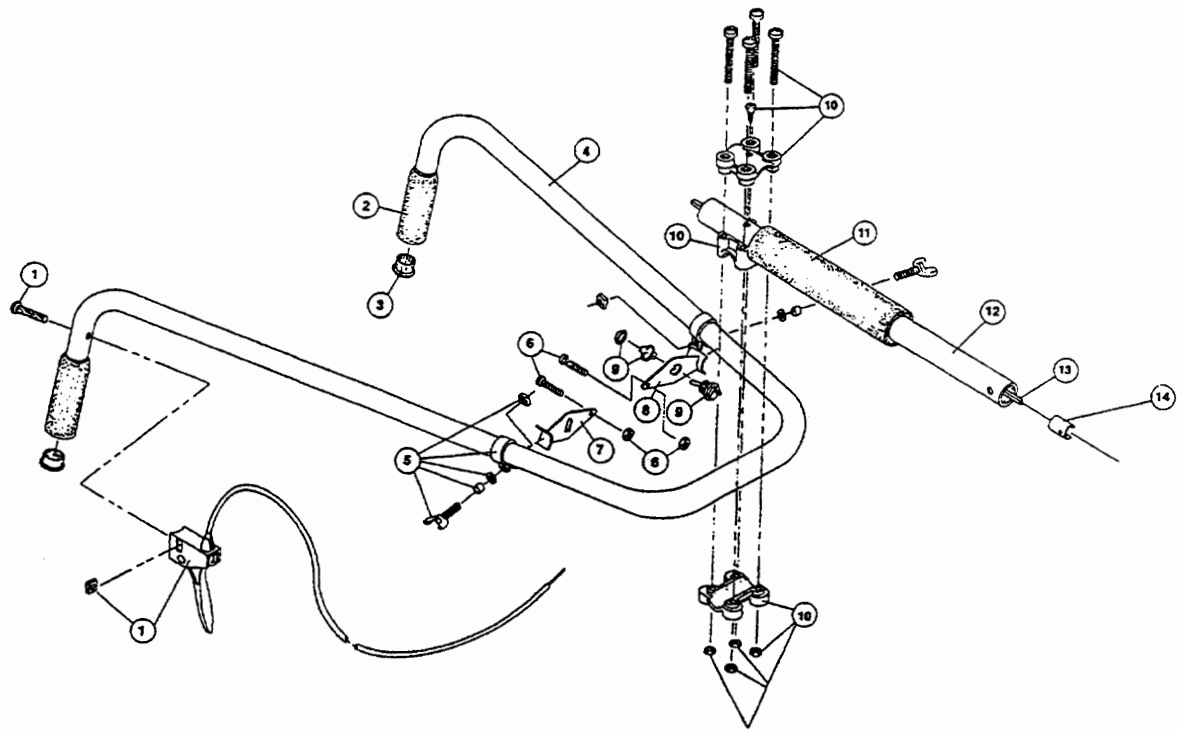

ENGINE PARTS - RYOBI 410r

Item	Part No.	Description
1	180349	Carburetor/Air Cleaner Cover Assembly (includes item 2)
2	180350	Air Cleaner Filter
3	180351	Carburetor Mounting Screw Assembly
4	180352	Wavey Washer
5	180353	Choke Lever and Plate
6	147572	Carburetor Assembly
7	682048	Throttle Adjustment Assembly (Walbro)
7	147640	Throttle Adjustment Assembly (Tillotson)
8	610675	Carburetor Gasket (10 pack)
9	683974	Primer and Hose Assembly
10	180354	Carburetor Mount Assembly (includes items 11-13)
11	147573	Reed Assembly
12	180022	Power Shaft Assembly
13	612115	Carburetor Mount Gasket (10 pack)
14	180026	Crankcase Service Assembly (includes items 12, 14-17)
15	682041	Inner Bearing Assembly
16	610309	Seal
17	610308	Outer Bearing Assembly
18	145308	Front Mounting Pad
19	147457	Fuel Tank Assembly (includes items 21-23)
20	612134	Rear Mounting Pad
21	147290	Return Line Assembly
22	180000	Fuel Cap Assembly
23	682039	Fuel Line Assembly
24	683065	Shroud Assembly
25	683078	Shroud Extension and Stand
26	153624	Flywheel Assembly
27	145918	Spacer
28	683856	Recoil Pulley Assembly
29	613102	Recoil Spring
30	153644	Pulley Retainer Assembly
31	611061	Rope Guide
32	180317	Fuel Tank Guard Assembly
33	610300	Pull Handle
34	613103	Rope

The above part numbers are for serial numbers 304012477 and greater.

CULTIVATOR PARTS - RYOBI 410r

Item	Part No.	Description
1	147465	Throttle Assembly
2	612831	Grip
3	612021	Tube Closure
4	147461	Handle Bar
5	147462	Clamp Assembly
6	147501	Engine Bracket Mounting Hardware
7	147464	Engine Mount Bracket, R.H.
8	147463	Engine Mount Bracket, L.H.
9	682035	Switch Assembly
10	683295	Handle Bracket Assembly
11	147460	Grip
12	147459	Drive Shaft Housing Assembly
13	147458	Flexible Drive Shaft
14	180287	Retainer Sleeve
15	147466	Guard Mounting Screw Set
16	147467	Wheel Bracket Mounting Screw Set
17	180319	Guard
18	180320	Wheel Bracket Assembly
19	147469	Wheel Assembly