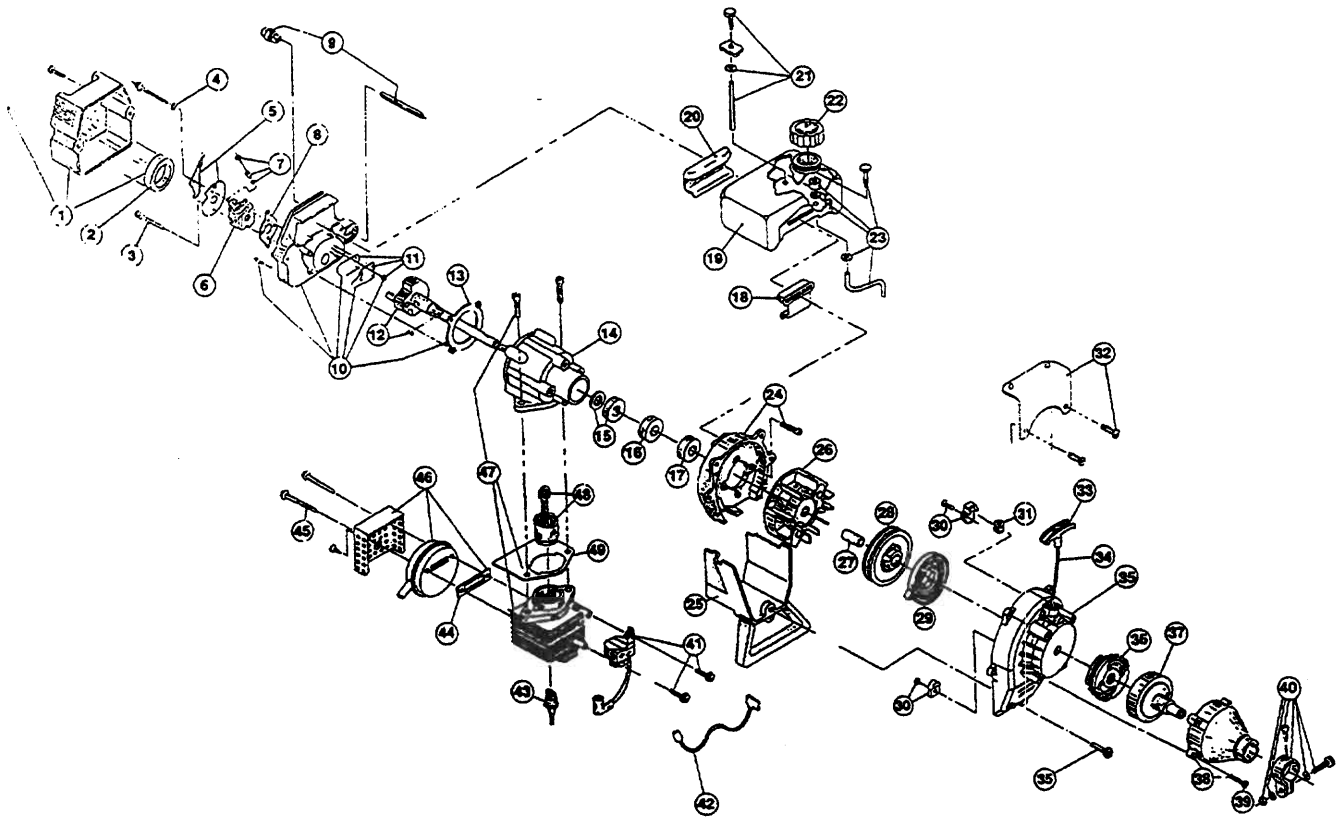

ENGINE PARTS - RYOBI 410r

Item	Part No.	Description
1	180349	Carburetor/Air Cleaner Cover Assembly (includes item 2)
2	180350	Air Cleaner Filter
3	180351	Carburetor Mounting Screw Assembly
4	180352	Wavey Washer
5	180353	Choke Lever and Plate
6	147572	Carburetor Assembly
7	682048	Throttle Adjustment Assembly (Walbro)
7	147640	Throttle Adjustment Assembly (Tillotson)
8	610675	Carburetor Gasket (10 pack)
9	683974	Primer and Hose Assembly
10	180354	Carburetor Mount Assembly (includes items 11-13)
11	147573	Reed Assembly
12	180022	Power Shaft Assembly
13	612115	Carburetor Mount Gasket (10 pack)
14	180026	Crankcase Service Assembly (includes items 12, 14-17)
15	682041	Inner Bearing Assembly
16	610309	Seal
17	610308	Outer Bearing Assembly
18	145308	Front Mounting Pad
19	147457	Fuel Tank Assembly (includes items 21-23)
20	612134	Rear Mounting Pad
21	147290	Return Line Assembly
22	180000	Fuel Cap Assembly
23	682039	Fuel Line Assembly
24	683065	Shroud Assembly
25	683078	Shroud Extension and Stand
26	153624	Flywheel Assembly
27	145918	Spacer
28	683856	Recoil Pulley Assembly
29	613102	Recoil Spring
30	153644	Pulley Retainer Assembly
31	611061	Rope Guide
32	180317	Fuel Tank Guard Assembly
33	610300	Pull Handle
34	613103	Rope

The above part numbers are for serial numbers 304012477 and greater.

CULTIVATOR PARTS - RYOBI 410r

Item	Part No.	Description
1	147465	Throttle Assembly
2	612831	Grip
3	612021	Tube Closure
4	147461	Handle Bar
5	147462	Clamp Assembly
6	147501	Engine Bracket Mounting Hardware
7	147464	Engine Mount Bracket, R.H.
8	147463	Engine Mount Bracket, L.H.
9	682035	Switch Assembly
10	683295	Handle Bracket Assembly
11	147460	Grip
12	147459	Drive Shaft Housing Assembly
13	147458	Flexible Drive Shaft
14	180287	Retainer Sleeve
15	147466	Guard Mounting Screw Set
16	147467	Wheel Bracket Mounting Screw Set
17	180319	Guard
18	180320	Wheel Bracket Assembly
19	147469	Wheel Assembly