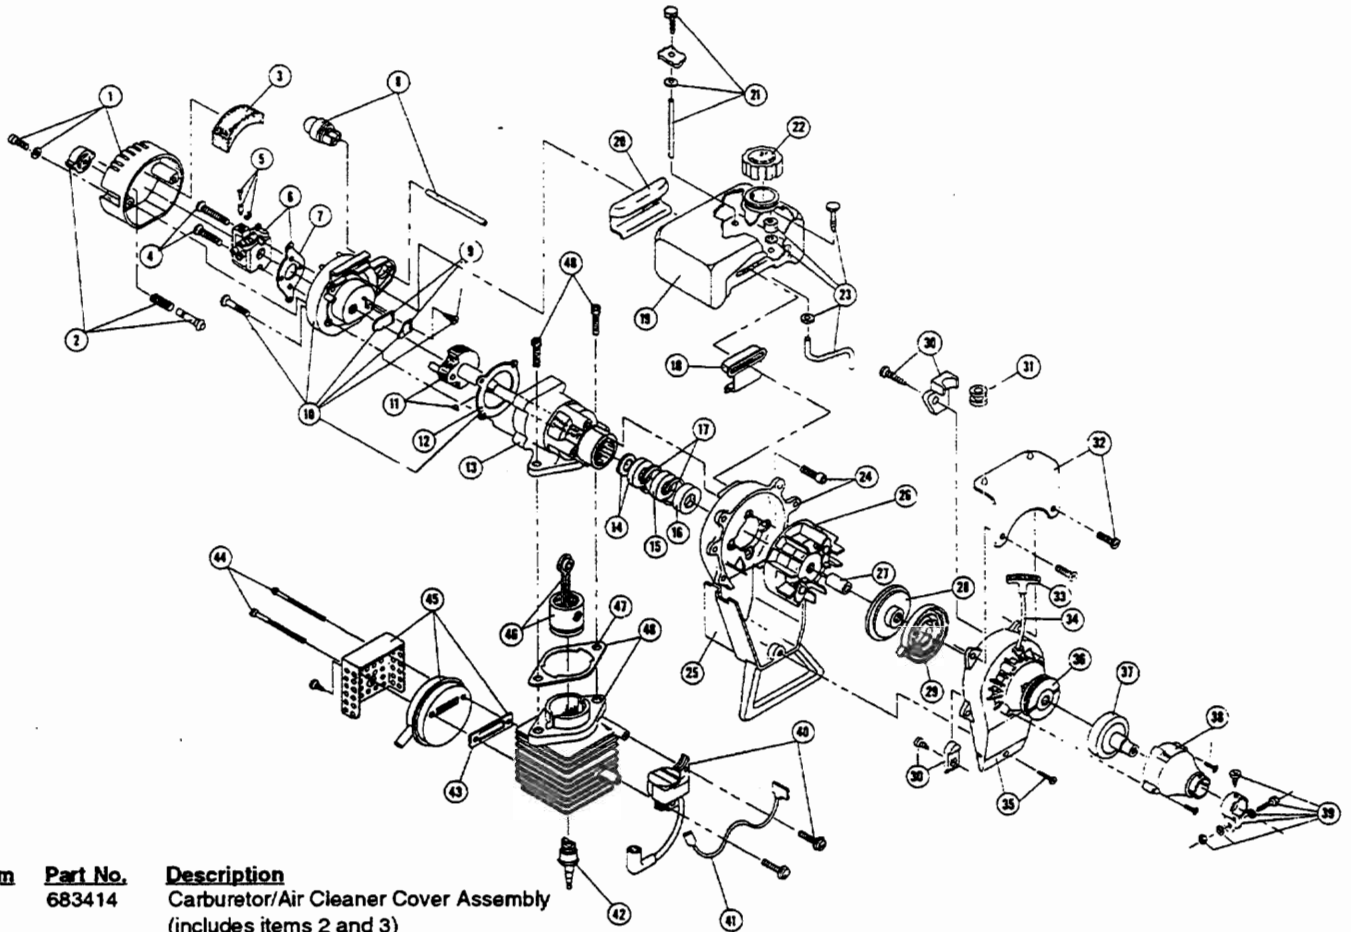

ENGINE PARTS - RYOBI 410r

Item	Part No.	Description
1	683414	Carburetor/Air Cleaner Cover Assembly (includes items 2 and 3)
2	682502	Choke Knob Assembly
3	610312	Air Cleaner Filter
4	682505	Carburetor Mounting Screw Assembly
5	682048	Throttle Adjustment Assembly (Walbro)
5	147640	Throttle Adjustment Assembly (Tillotson)
5	180092	Throttle Adjustment Assembly (Zama)
6	147572	Carburetor Assembly
7	610675	Carburetor Gasket (10 pack)
8	683974	Primer and Hose Assembly
9	147573	Reed Assembly
10	180033	Carburetor Mount Assembly (includes items 9, 10, and 12)
11	180022	Power Shaft Assembly
12	612115	Carburetor Mount Gasket (10 pack)
13	147015	Crankcase
14	682041	Inner Bearing Assembly
15	610309	Seal
16	610308	Outer Bearing Assembly
17	682040	Snap Ring Assembly
18	145308	Front Mounting Pad
19	147457	Fuel Tank Assembly (includes 21-23)
20	612134	Rear Mounting Pad
21	147290	Return Line Assembly
22	180000	Fuel Cap Assembly
23	682039	Fuel Line Assembly
24	683065	Shroud Assembly
25	683078	Shroud Extension and Stand
26	153624	Flywheel Assembly
27	145918	Spacer
28	683856	Recoil Pulley
29	613102	Recoil Spring
30	153644	Pulley Retainer Assembly
31	611061	Rope Guide
32	180317	Fuel Tank Guard Assembly
33	610300	Pull Handle
34	613103	Rope