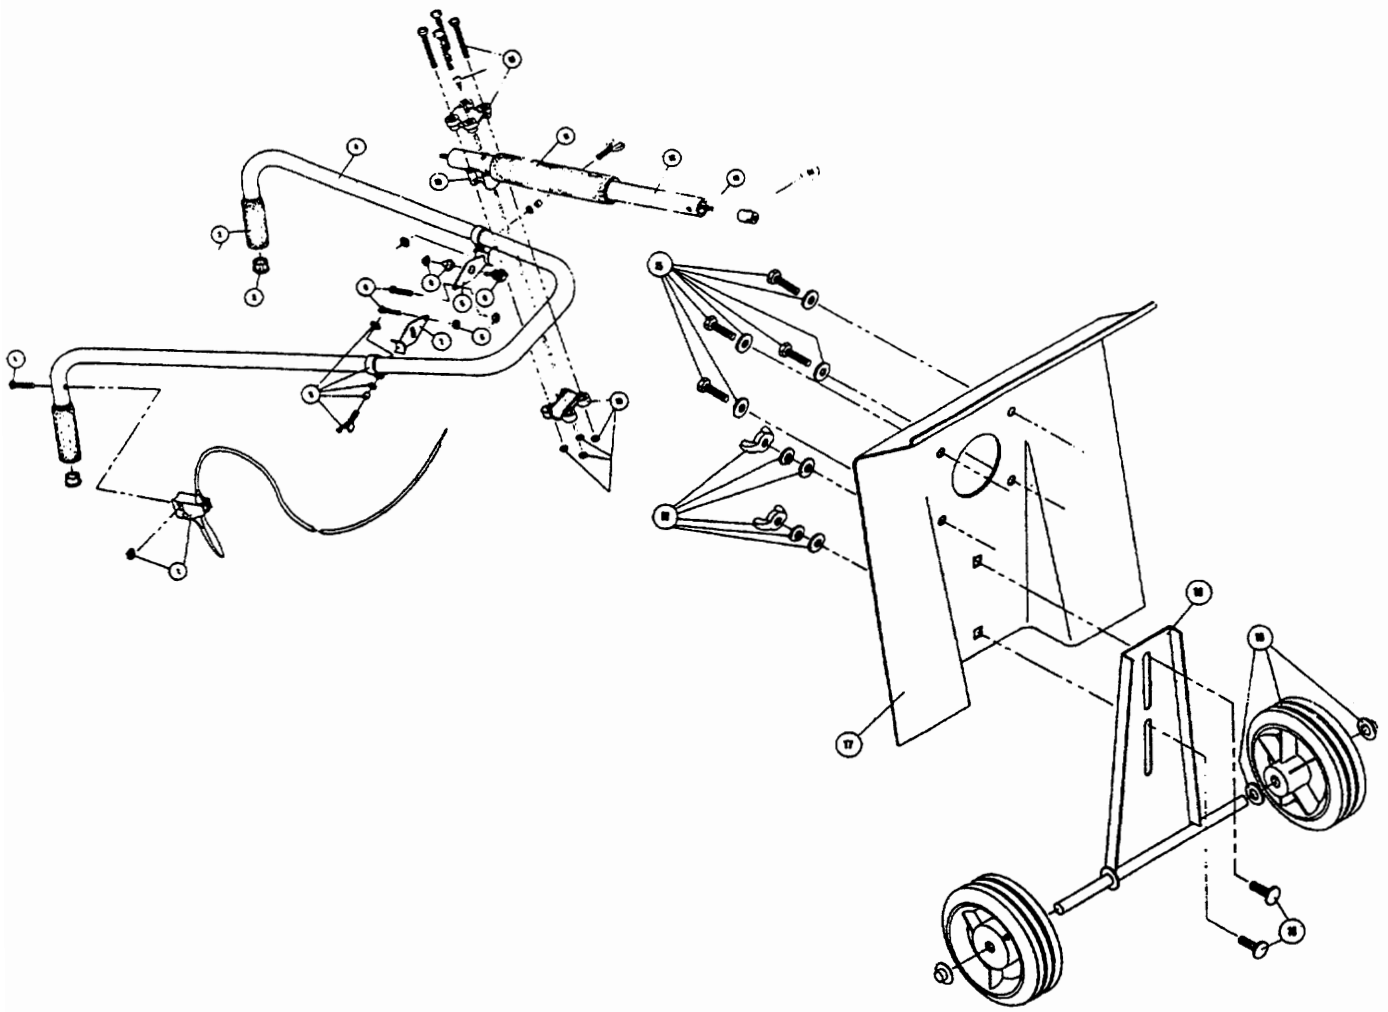

BOOM & CULTIVATOR PARTS - RYOBI 410r