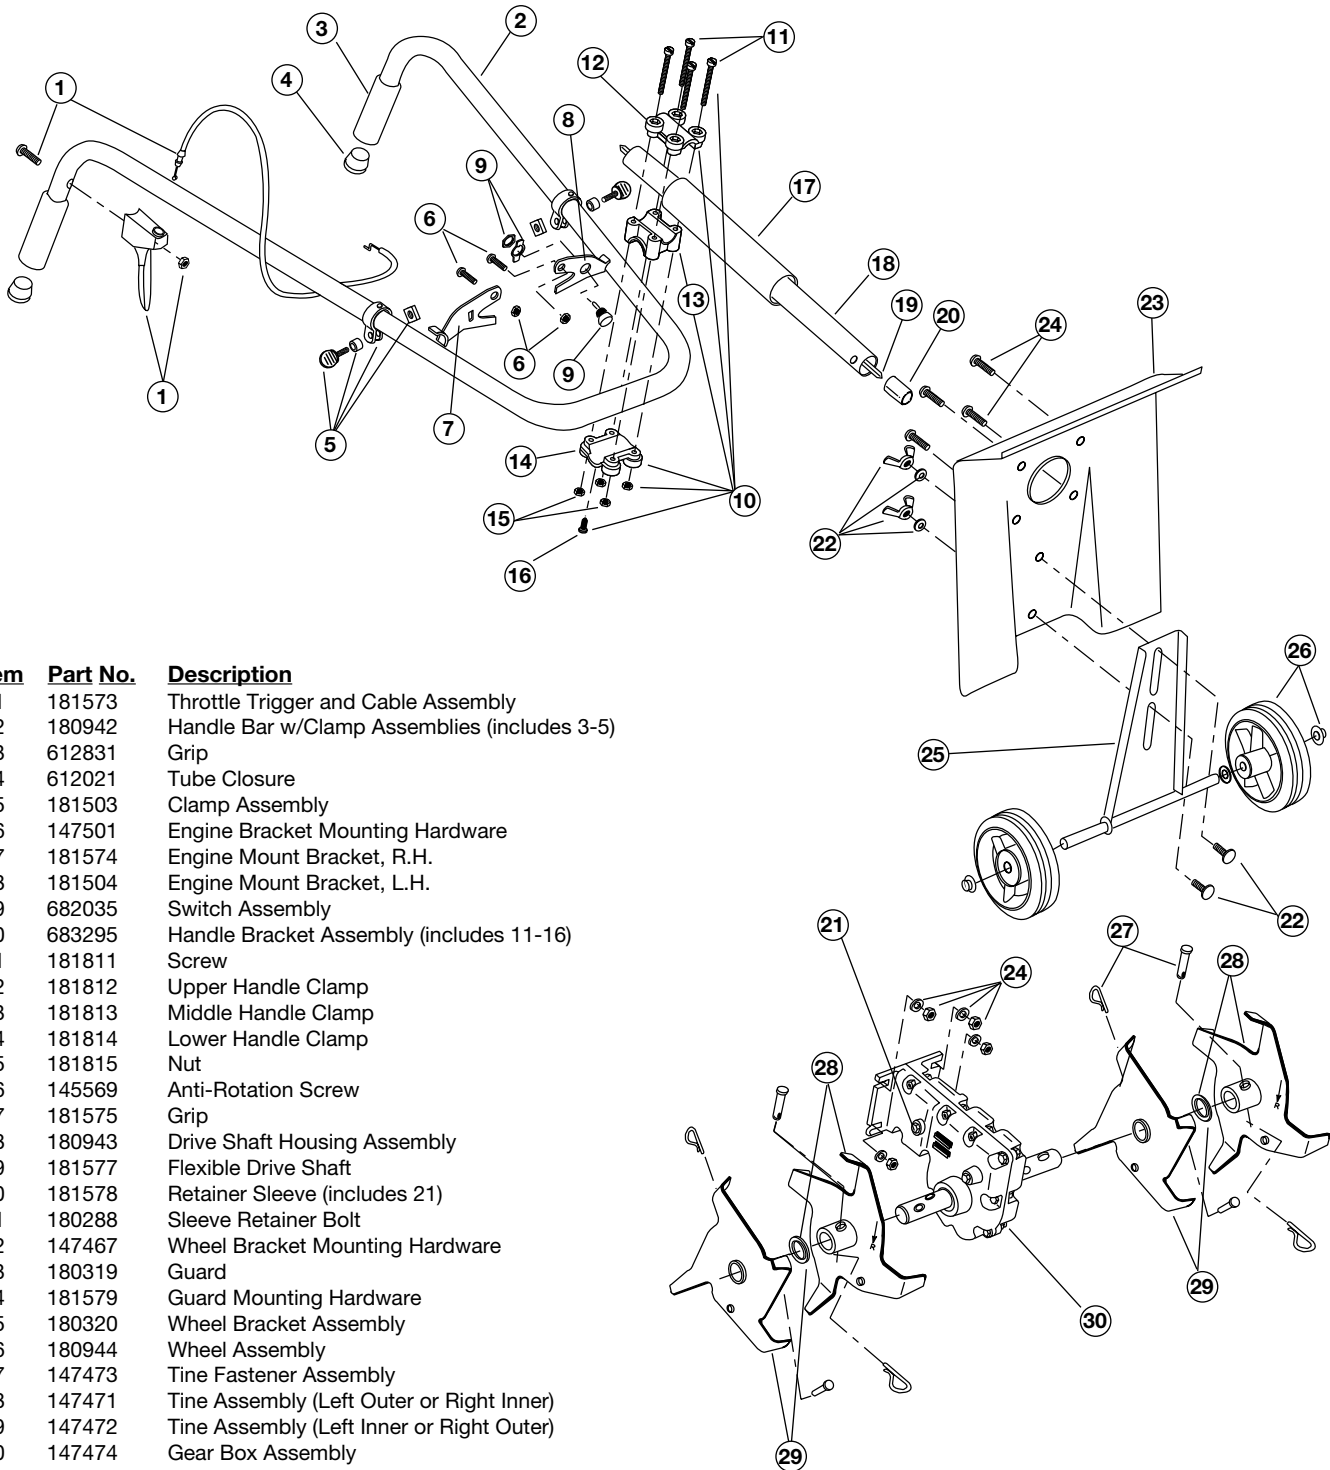

BOOM AND CULTIVATOR PARTS - MODEL 410r

2-CYCLE GAS CULTIVATOR

(Serial Number 911038435 and greater)

Item	Part No.	Description
1	181573	Throttle Trigger and Cable Assembly
2	180942	Handle Bar w/Clamp Assemblies (includes 3-5)
3	612831	Grip
4	612021	Tube Closure
5	181503	Clamp Assembly
6	147501	Engine Bracket Mounting Hardware
7	181574	Engine Mount Bracket, R.H.
8	181504	Engine Mount Bracket, L.H.
9	682035	Switch Assembly
10	683295	Handle Bracket Assembly (includes 11-16)
11	181811	Screw
12	181812	Upper Handle Clamp
13	181813	Middle Handle Clamp
14	181814	Lower Handle Clamp
15	181815	Nut
16	145569	Anti-Rotation Screw
17	181575	Grip
18	180943	Drive Shaft Housing Assembly
19	181577	Flexible Drive Shaft
20	181578	Retainer Sleeve (includes 21)
21	180288	Sleeve Retainer Bolt
22	147467	Wheel Bracket Mounting Hardware
23	180319	Guard
24	181579	Guard Mounting Hardware
25	180320	Wheel Bracket Assembly
26	180944	Wheel Assembly
27	147473	Tine Fastener Assembly
28	147471	Tine Assembly (Left Outer or Right Inner)
29	147472	Tine Assembly (Left Inner or Right Outer)
30	147474	Gear Box Assembly

Optional Accessories

* 147543 Ryobi 2-Cycle Oil

* not shown