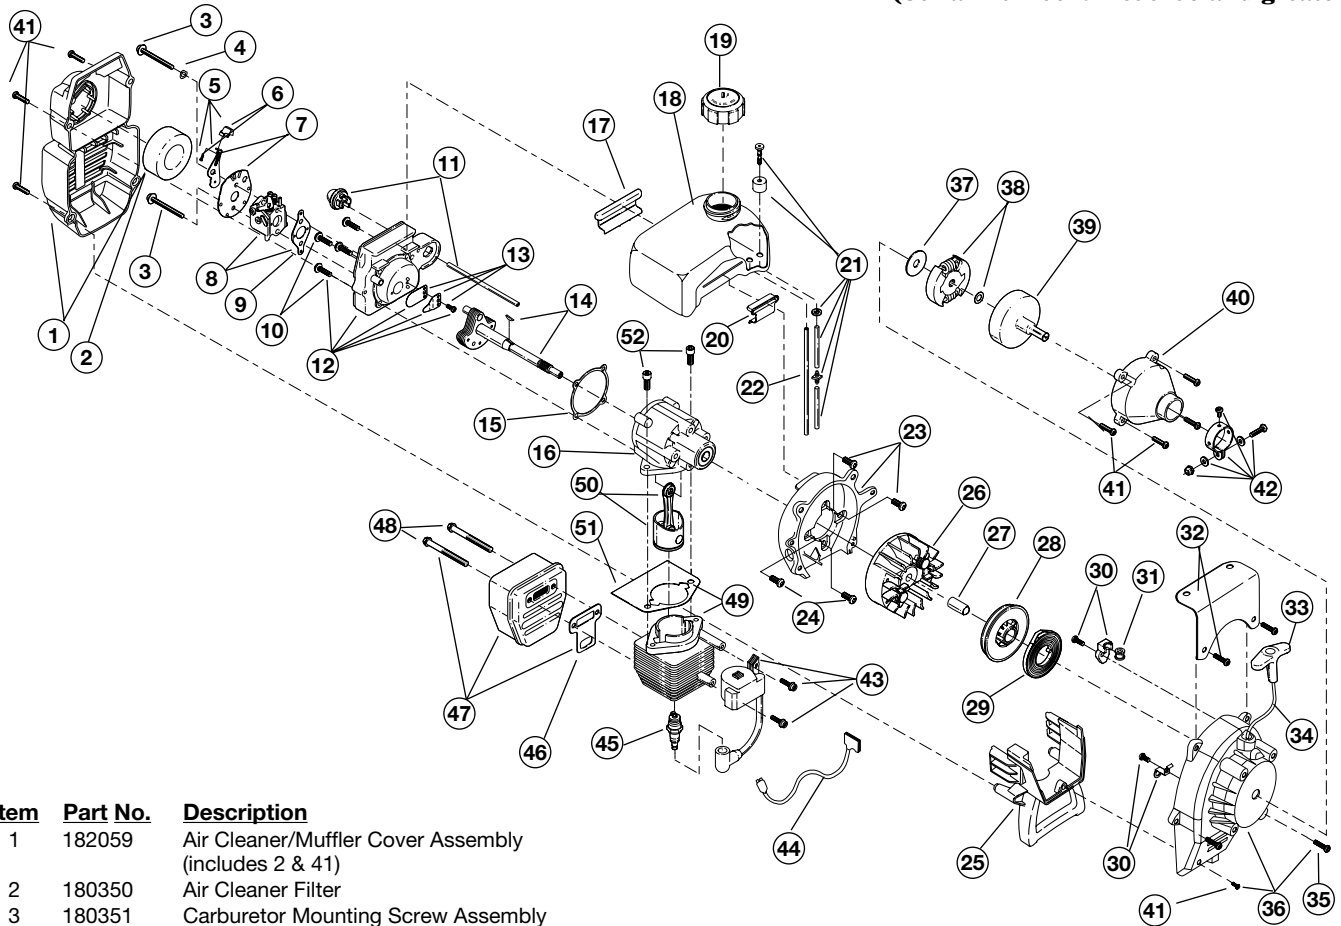

ENGINE PARTS - MODEL 410r

2-CYCLE GAS CULTIVATOR

(Serial Number 911038435 and greater)

Item	Part No.	Description
1	182059	Air Cleaner/Muffler Cover Assembly (includes 2 & 41)
2	180350	Air Cleaner Filter
3	180351	Carburetor Mounting Screw Assembly
4	180226	Wavey Washer
5	182061	Choke Lever Assembly (includes 6)
6	182070	Choke Knob and Screw
7	182060	Choke Lever and Plate (includes 5)
8	182062	Carburetor Assembly W/Limiter Caps (includes 9 & 21)
9	610675	Carburetor Gasket
10	181860	Carb Mount Screw
11	181558	Primer and Hose Assembly
12	182063	Carb Mount Assembly (includes 10)
13	684451	Reed Assembly
14	181498	Power Shaft Assembly
15	612115	Carburetor Mount Gasket
16	180026	Crank Case Service Assembly (includes 10, 14 & 24)
17	612134	Rear Mounting Pad
18	180046	Fuel Tank Assembly (includes 19-21)
19	181559	Fuel Cap Assembly
20	181168	Fuel Return Line
21	682039	Fuel Line Assembly
22	145308	Front Mounting Pad
23	683065	Shroud Assembly
24	181861	Shroud Screw
25	182064	Shroud Extension and Stand
26	180929	Flywheel Assembly
27	181065	Spacer
28	181597	Recoil Pulley Assembly
29	613102	Recoil Spring
30	181441	Pulley Retainer Assembly
31	611061	Rope Guide
32	180317	Fuel Tank Guard Assembly
33	181079	Pull Handle
34	613103	Rope
35	181912	Housing Screw