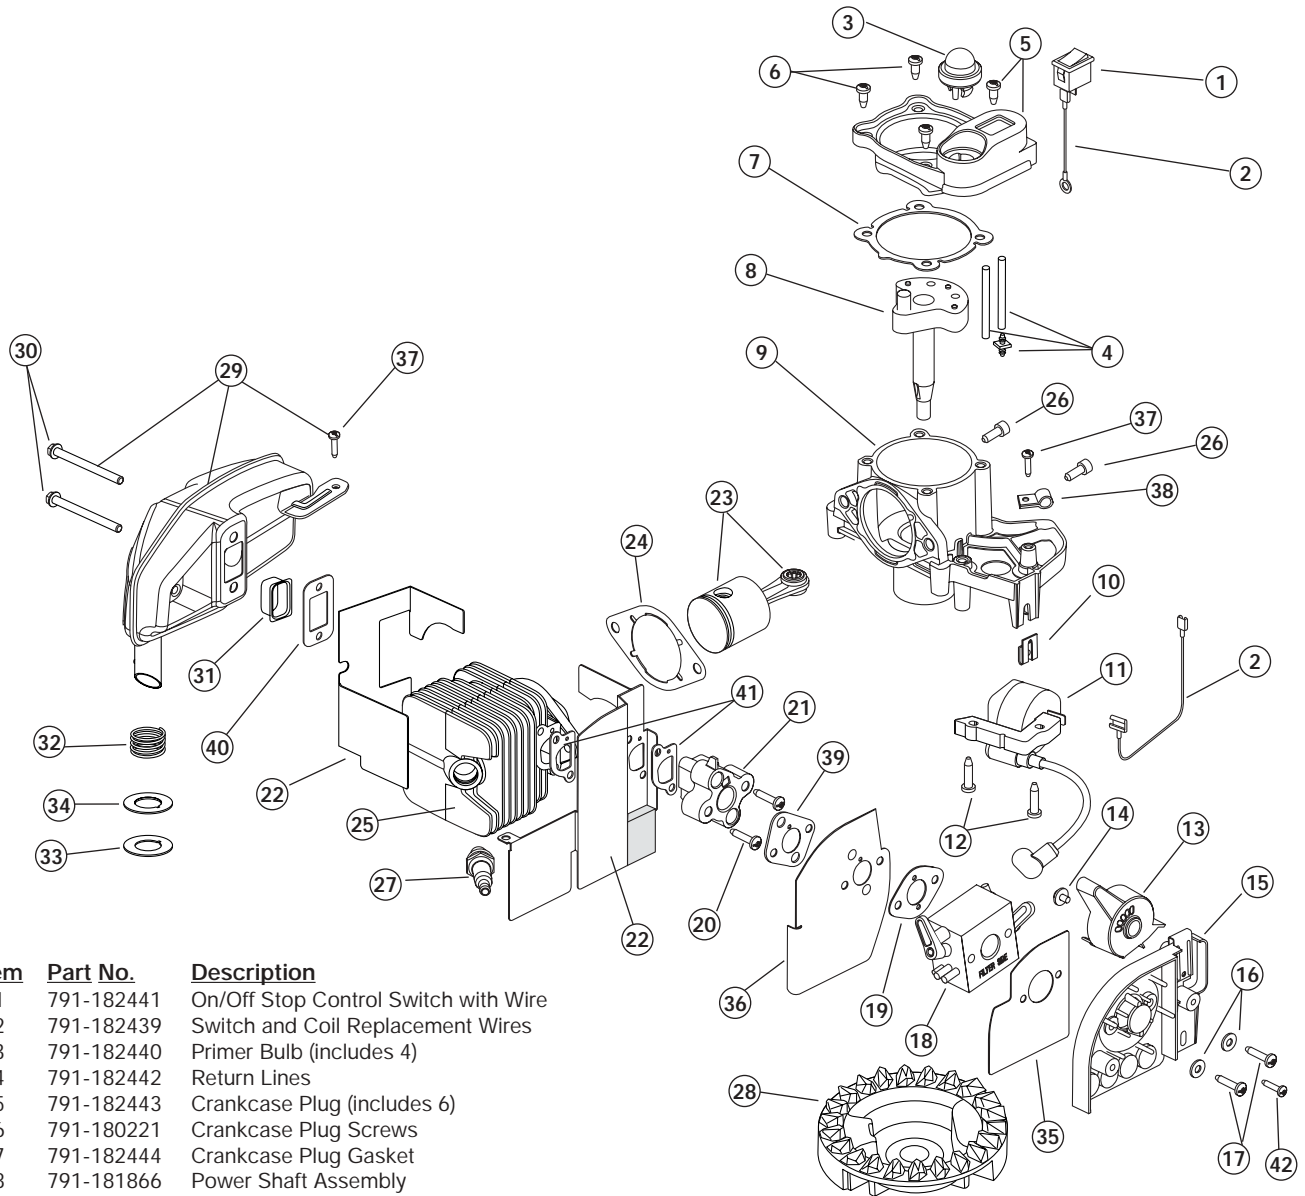

ENGINE PARTS - MODEL 340BV 2-CYCLE GAS BLOWER-VAC

PPN- 41DS340G034

Item	Part No.	Description
1	791-182441	On/Off Stop Control Switch with Wire
2	791-182439	Switch and Coil Replacement Wires
3	791-182440	Primer Bulb (includes 4)
4	791-182442	Return Lines
5	791-182443	Crankcase Plug (includes 6)
6	791-180221	Crankcase Plug Screws
7	791-182444	Crankcase Plug Gasket
8	791-181866	Power Shaft Assembly
9	791-182445	Crankcase Assembly (includes 6, 8 & 10)
10	791-181064	Tinnerman Nut
11	791-182446	Module Assembly (includes 12)
12	791-182447	Module Screw
13	791-182448	Throttle Lever
14	791-182449	Screw
15	791-182450	Air Cleaner Base
16	791-182451	Washer
17	791-182452	Carburetor Mount Screw
18	791-182453	Carburetor (includes 4)
19	791-182454	Carburetor Gasket
20	791-182452	Spacer Mounting Screw
21	791-182456	Carburetor Spacer
22	753-04163	Cylinder Baffle Assembly
23	753-04164	Piston and Rod Assembly
24	753-04165	Cylinder Gasket
25	753-04166	Cylinder Assembly (includes 24 & 26)
26	791-182461	Cylinder Bolt
27	791-610311	Spark Plug
28	791-182462	Flywheel
29	792-182756	Muffler Assembly (includes 30-34 & 37)
30	791-160335	Muffler Mounting Screw
31	791-182762	Spark Arrestor Screen

Item	Part No.	Description
32	753-04160	Exhaust Tube Spring
33	753-04169	Exhaust Tube Washer
34	791-182759	Exhaust Tube Gasket
35	791-182515	Air Filter Heat Shield
36	791-182516	Carburetor Heat Shield
37	791-182188	Screw
38	791-182491	Clip
39	791-182518	Heat Shield Gasket
40	753-04167	Exhaust Gasket
41	791-182563	Intake Gasket
42	791-181930	Screw
*	791-182567	Kit, Foam Seal
*	791-182520	O.E.M. Carburetor Repair Kit (Walbro)
*	791-182521	Gasket Diaphragm Repair Kit (Walbro)
*	753-1209	Piston Ring
*	753-04170	Short Block Assembly (includes 8-10 & 23-27)
*	791-610309	Oil Seal
*	Not Shown	