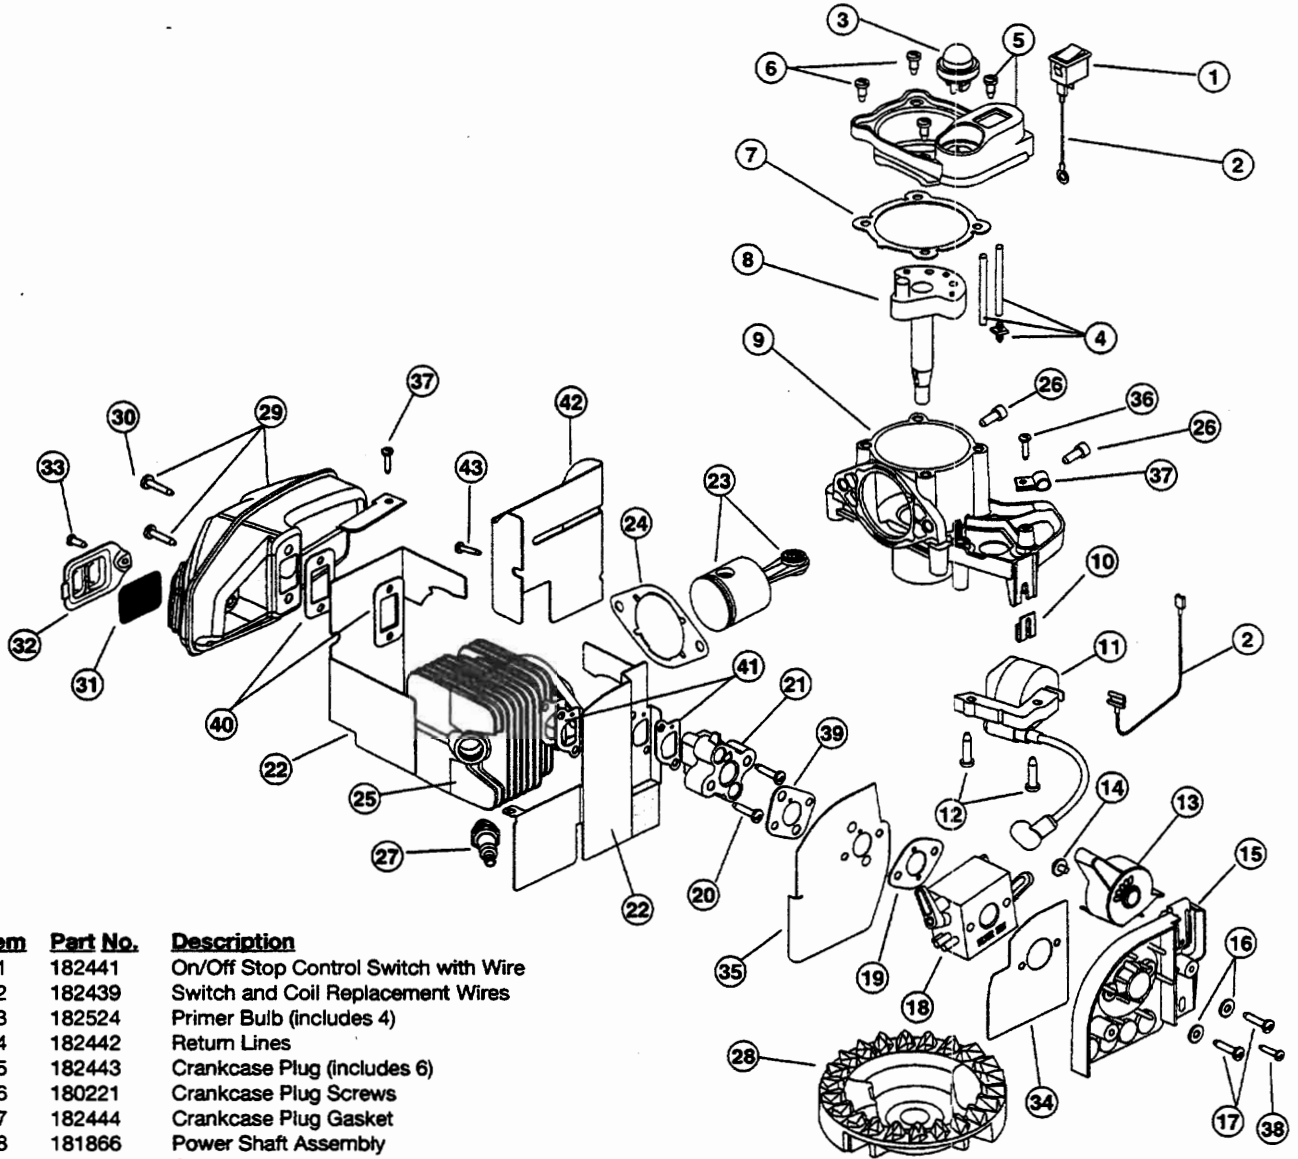

ENGINE PARTS - MODEL 330B / 340BV
2-CYCLE GAS BLOWER / BLOWER-VAC
 (Serial Number 910166275 and greater)

Item	Part No.	Description
1	182441	On/Off Stop Control Switch with Wire
2	182439	Switch and Coil Replacement Wires
3	182524	Primer Bulb (includes 4)
4	182442	Return Lines
5	182443	Crankcase Plug (includes 6)
6	180221	Crankcase Plug Screws
7	182444	Crankcase Plug Gasket
8	181866	Power Shaft Assembly
9	182445	Crankcase Assembly (includes 6, 8 & 10)
10	181064	Tinnerman Nut
11	182446	Module Assembly (includes 12)
12	182447	Module Screw
13	182525	Throttle Lever
14	182449	Screw
15	182450	Air Cleaner Base
16	182451	Washer
17	182452	Carburetor Mount Screw
18	182526	Carburetor
19	182454	Carburetor Gasket
20	182455	Spacer Mounting Screw
21	182456	Carburetor Spacer
22	182457	Cylinder Baffle Assembly (includes 40 & 41)
23	182458	Piston and Rod Assembly
24	182459	Cylinder Gasket
25	182460	Cylinder Assembly (includes 24 & 26)
26	182461	Cylinder Bolt
27	610311	Spark Plug
28	182462	Flywheel
29	182463	Muffler Assembly (includes 30-33 & 43)
30	182464	Muffler Mounting Screw
31	182493	Spark Arrestor Screen

Item	Part No.	Description
32	182494	Spark Arrestor Cover
33	182519	Spark Arrestor Cover Screw
34	182515	Air Filter Heat Shield
35	182516	Carburetor Heat Shield
36	182188	Screw
37	182491	Clip
38	181930	Screw
39	182518	Heat Shield Gasket
40	182564	Exhaust Gasket
41	182563	Intake Gasket
42	182565	Muffler Baffle (includes 43)
43	182566	Self Tapping Screw
*	182567	Kit, Foam Seal
*	182499	Engine Gasket Kit
*	182520	O.E.M. Carburetor Repair Kit (Walbro)
*	182521	Gasket Diaphragm Repair Kit (Walbro)
*	180530	Piston Ring
*	182498	Short Block Assembly (includes 8-10 & 23-27)
*	610309	Oil Seal
*		Not Shown