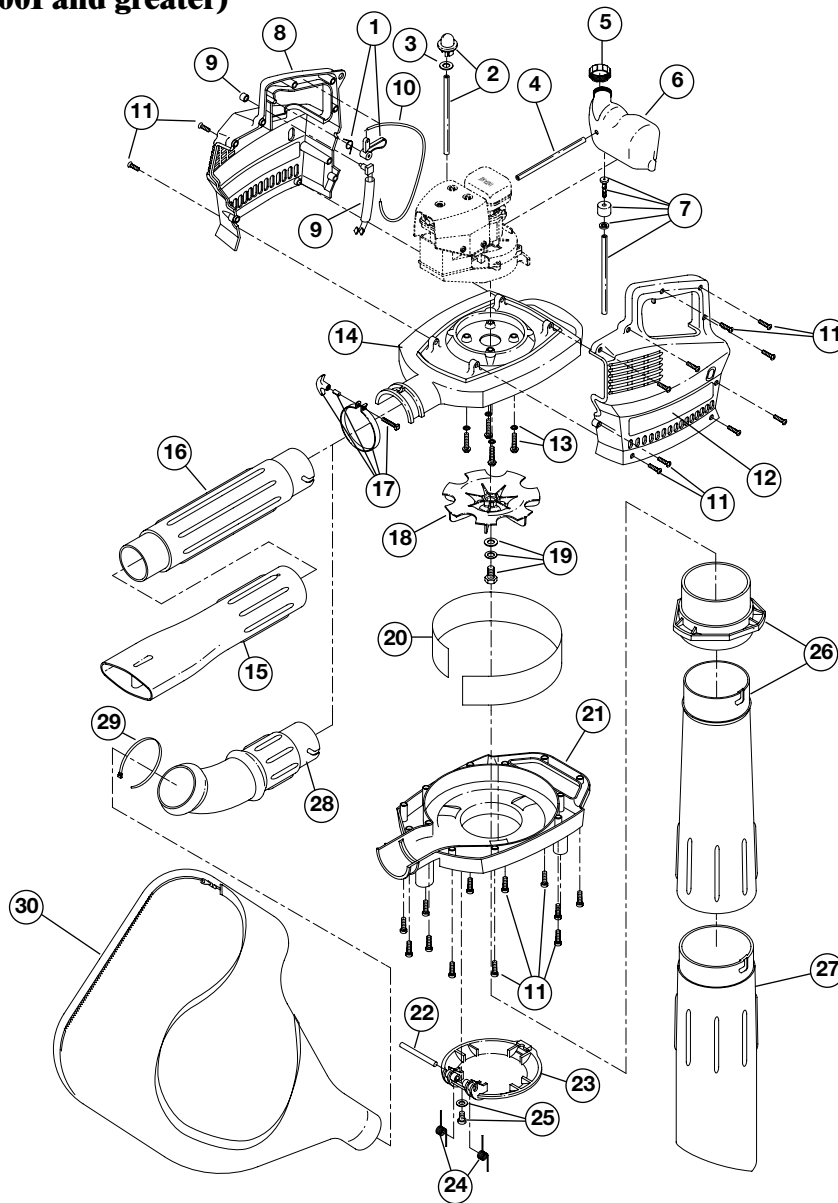

BLOWER VAC PARTS - MODEL 310BVr

(Serial No. 611000001 and greater)

Item	Part No.	Description
1	683400	Trigger Assembly
2	147351	Primer Bulb and Hose Assembly
3	181671	Primer Washer
4	181168	Return Line
5	180000	Fuel Cap Assembly
6	147350	Complete Fuel Tank Assembly (includes items 4, 5 and 7)
7	147036	Fuel Line Assembly
8	180484	R.H. Engine Cover
9	147038	Switch and Lead Assembly
10	181513	Throttle Wire and Housing Assembly
11	181345	Mounting Screw Assembly
12	180485	L.H. Engine Cover
13	180058	Mounting Screw Assembly
14	180478	Upper Blower Housing
15	180469	Blower Tube W/Nozzle
16	180480	Blower Tube
17	180481	Clamp Assembly
18	147353	Impeller
19	181514	Mounting Bolt Assembly

20	181586	Impact Shield
21	180487	Lower Blower Housing
22	181516	Hinge Shaft
23	181523	Intake Cover
24	147051	Spring Set
25	181515	Mounting Screw Assembly

Optional Accessories

*	682075	Shoulder Strap
*	147541	Ryobi 2-Cycle Oil (48-4 oz bottles)

Vacuum Parts

Item	Part No.	Description
26	180712	Upper Vacuum Tube and Adapter
27	180467	Lower Vacuum Tube
28	180489	Elbow
29	612930	Clamp
30	180490	Vacuum Bag Assembly (includes 28 & 29)

* not shown