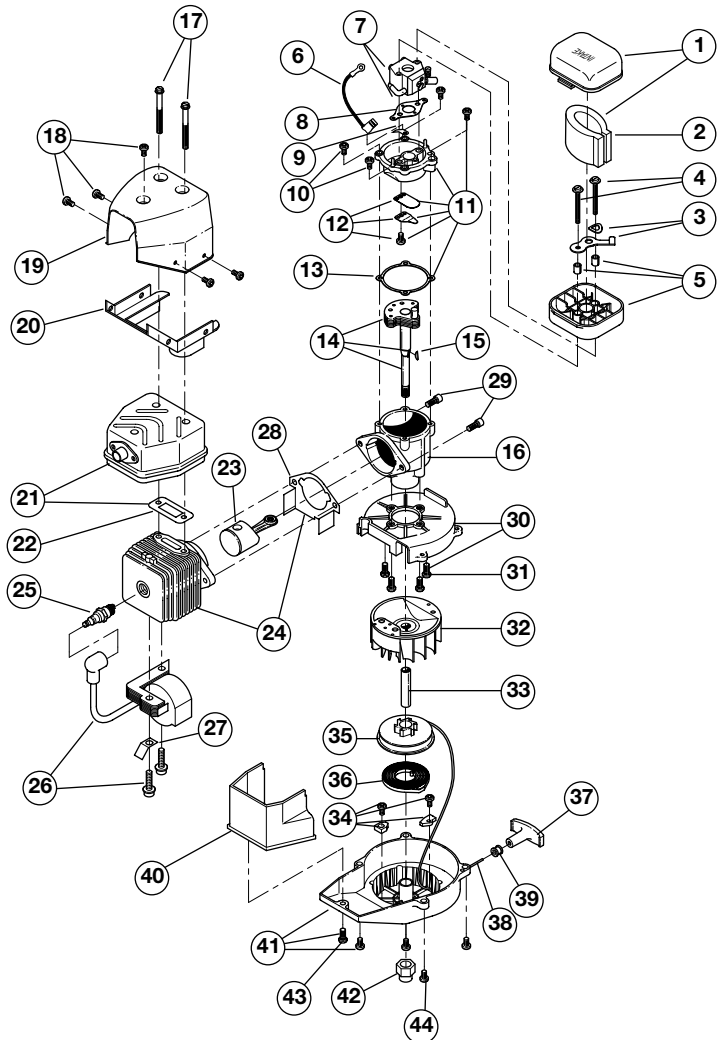

ENGINE PARTS - MODEL 310BVr

(Serial No. 61100001 and greater)