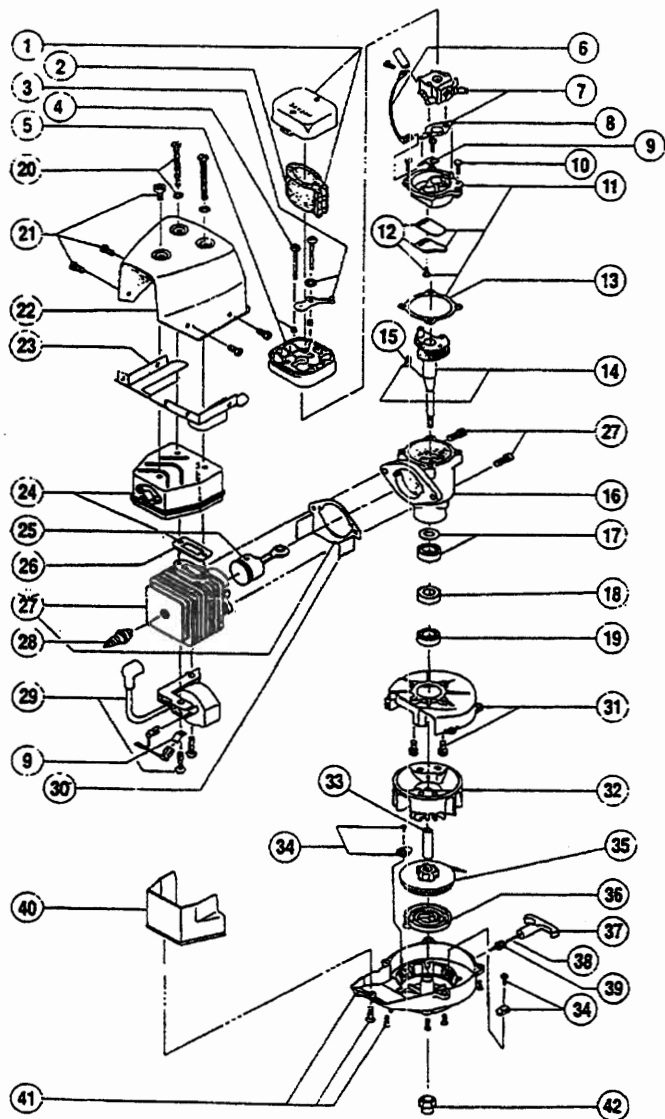

# ENGINE PARTS - RYOBI 310r/310BVr

Item	Part No.	Description
1	683378	Air Cleaner Cover Assembly
2	612111	Air Cleaner Filter
3	683380	Choke Lever Assembly
4	147020	Mounting Bolt Assembly
5	147019	Air Cleaner Base
6	180360	Wire Lead
7	147572	Carburetor
8	610675	Carburetor Gasket (10 pack)
9	611063	Ground Tab
10	683384	Reed Plate Mounting Screws
11	147018	Complete Reed Plate Assembly
12	147573	Reed Assembly
13	612115	Reed Plate Gasket
14	147014	Crankshaft Assembly
15	610676	Flywheel Key (10 pack)
16	147016	Crankcase Service Assembly (includes items 14-19)
17	682041	Inner Bearing Assembly
18	610309	Seal
19	610308	Outer Bearing
20	147575	Muffler Mounting Bolt
21	147722	Mounting Screw Assembly
22	147728	Upper Heat Shield
23	147723	Lower Heat Shield
24	147727	Muffler Assembly
25	147012	Piston and Rod Assembly
26	610672	Exhaust Gasket (10 pack)
27	180063	Cylinder Assembly
28	610311	Spark Plug
29	683390	Module Assembly
30	147724	Cylinder Gasket
31	153520	Shroud Assembly
32	153624	Flywheel Assembly
33	147821	Spacer
34	682546	Pulley Retainer Assembly
35	683856	Recoil Pulley Assembly
36	613102	Recoil Spring
37	610300	Pull Handle
38	613103	Rope
39	611061	Rope Guide
40	611060	Shroud Extension
41	683600	Starter Housing Assembly
42	147820	Crankshaft Extension
*	682507	Piston Ring
*	147726	Engine Gasket Kit