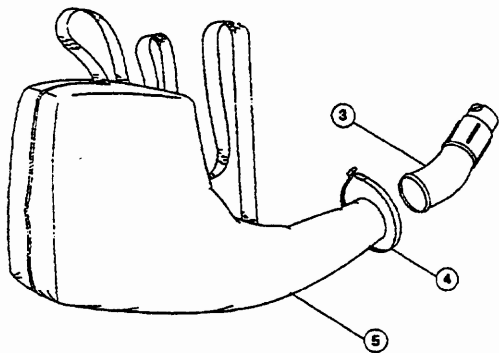

BLOWER PARTS - MODEL 310r/310BVr

Item	Part No.	Description
1	683400	Trigger Assembly
2	147351	Primer Bulb and Hose Assembly
3	147356	Return Line Assembly
4	180000	Fuel Cap Assembly
5	147350	Complete Fuel Tank Assembly (includes items 3, 4 and 6)
6	147036	Fuel Line Assembly
7	180484	R.H. Engine Cover
8	147038	Switch and Lead Assembly
9	147039	Throttle Wire and Housing Assembly
10	147049	Mounting Screw Assembly
11	180485	L.H. Engine Cover
12	180058	Mounting Screw Assembly
13	180478	Upper Blower Housing
14	180469	Blower Tube W/Nozzle
15	180480	Blower Tube
16	180481	Clamp Assembly
17	147353	Impeller
18	147046	Mounting Bolt Assembly
19	147047	Impact Shield
20	180487	Lower Blower Housing
21	147049	Mounting Screw Assembly (qty 12)
22	147053	Hinge Shaft
23	147817	Intake Cover
24	147051	Spring Set
25	147052	Mounting Screw Assembly
*	180479	Engine Cover Decal Kit

Optional Accessories

* 682075 Shoulder Strap

• not shown

VACUUM PARTS

Item	Part No.	Description
1	180712	Upper Vacuum Tube and Adapter
2	180467	Lower Vacuum Tube
3	180489	Elbow
4	612930	Clamp
5	180490	Vacuum Bag Assembly (includes items 3 and 4)