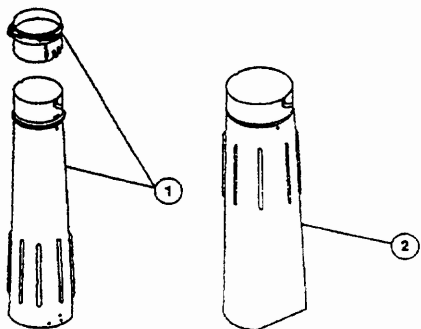

# BLOWER PARTS - MODEL 310r/310BVr

Item	Part No.	Description
1	683400	Trigger Assembly
2	147351	Primer Bulb and Hose Assembly
3	147356	Return Line Assembly
4	180000	Fuel Cap Assembly
5	147350	Complete Fuel Tank Assembly (includes items 3, 4 and 6)
6	147036	Fuel Line Assembly
7	180484	R.H. Engine Cover
8	147038	Switch and Lead Assembly
9	147039	Throttle Wire and Housing Assembly
10	147049	Mounting Screw Assembly
11	180485	L.H. Engine Cover
12	180058	Mounting Screw Assembly
13	180478	Upper Blower Housing
14	180469	Blower Tube W/Nozzle
15	180480	Blower Tube
16	180481	Clamp Assembly
17	147353	Impeller
18	147046	Mounting Bolt Assembly
19	147047	Impact Shield
20	180487	Lower Blower Housing
21	147049	Mounting Screw Assembly (qty 12)
22	147053	Hinge Shaft
23	147817	Intake Cover
24	147051	Spring Set
25	147052	Mounting Screw Assembly
*	180479	Engine Cover Decal Kit

## VACUUM PARTS

Item	Part No.	Description
1	180712	Upper Vacuum Tube and Adapter
2	180467	Lower Vacuum Tube
3	180489	Elbow
4	612930	Clamp
5	180490	Vacuum Bag Assembly (includes items 3 and 4)