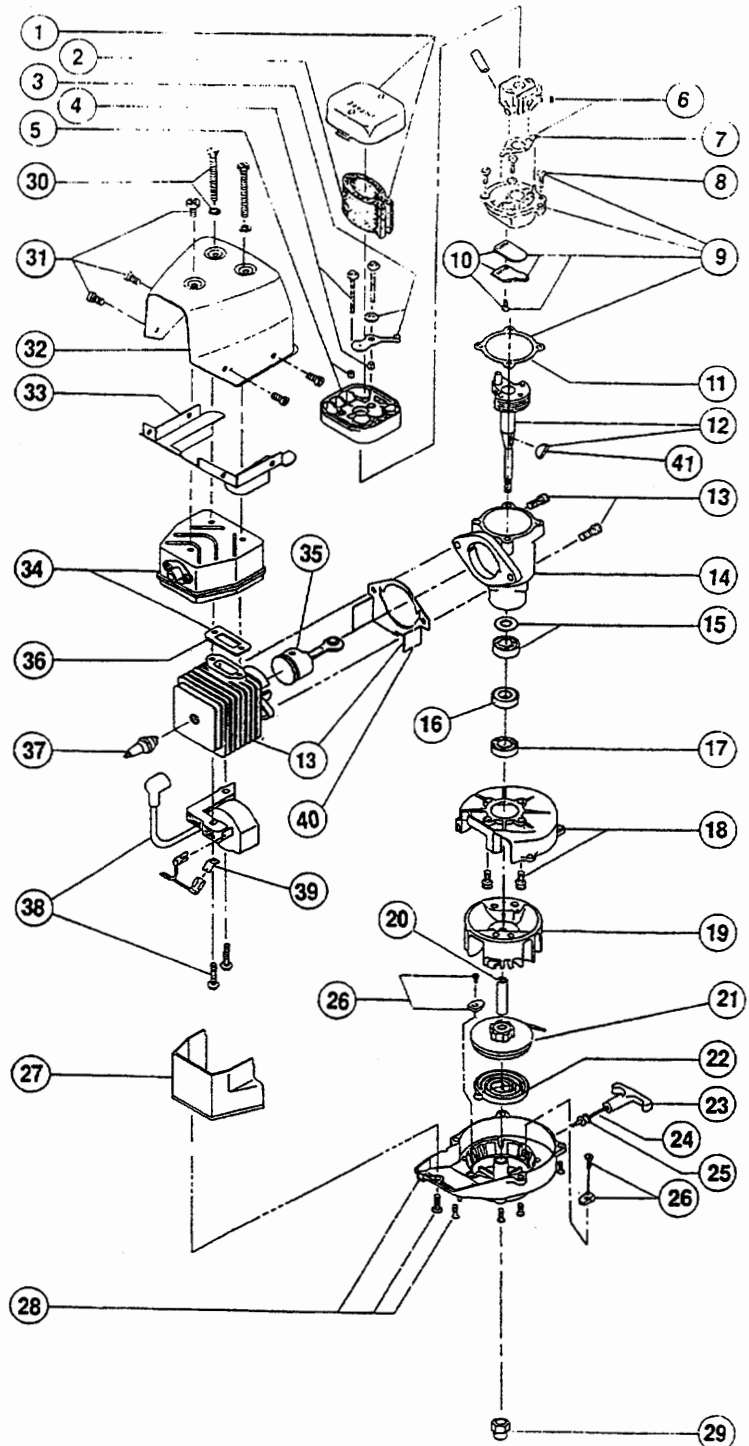

# ENGINE PARTS - RYOBI 310r/310BVr

Item	Part No.	Description
1	683378	Air Cleaner Cover Assembly
2	612111	Air Cleaner Filter
3	683380	Choke Lever Assembly
4	147020	Mounting Bolt Assembly
5	147019	Air Cleaner Base
6	147572	Carburetor
7	610675	Carburetor Gasket (10 pack)
8	683384	Reed Plate Mounting Screws
9	147018	Complete Reed Plate Assembly
10	147573	Reed Assembly
11	612115	Reed Plate Gasket
12	147014	Crankshaft Assembly
13	180063	Cylinder Assembly
14	147016	Crankcase Service Assembly (items 12, 14-17)
15	682041	Inner Bearing Assembly
16	610309	Seal
17	610308	Outer Bearing
18	153520	Shroud Assembly
19	153624	Flywheel Assembly
20	147821	Spacer
21	683856	Recoil Pulley Assembly
22	613102	Recoil Spring
23	610300	Pull Handle
24	613103	Rope </td
25	611061	Rope Guide
26	682546	Pulley Retainer Assembly
27	611060	Shroud Extension
28	683600	Starter Housing Assembly
29	147820	Crankshaft Extension
30	147575	Muffler Mounting Bolt
31	147722	Mounting Screw Assembly
32	147728	Upper Heat Shield
33	147723	Lower Heat Shield
34	147727	Muffler Assembly
35	147012	Piston and Rod Assembly
36	610672	Exhaust Gasket (10 pack)
37	610311	Spark Plug
38	683390	Module Assembly
39	611063	Ground Tab
40	147724	Cylinder Gasket
41	610676	Flywheel Key (10 pack)
*	682507	Piston Ring
*	147726	Engine Gasket Kit
*	153308	O.E.M. Carburetor Repair Kit (Walbro)
*	147170	O.E.M. Carburetor Repair Kit (Tillotson)
*	153309	Gasket-Diaphragm Repair Kit (Walbro)
*	147171	Gasket-Diaphragm Repair Kit (Tillotson)

\* not shown

The above part numbers are for serial numbers 203096321 thru 206058150.