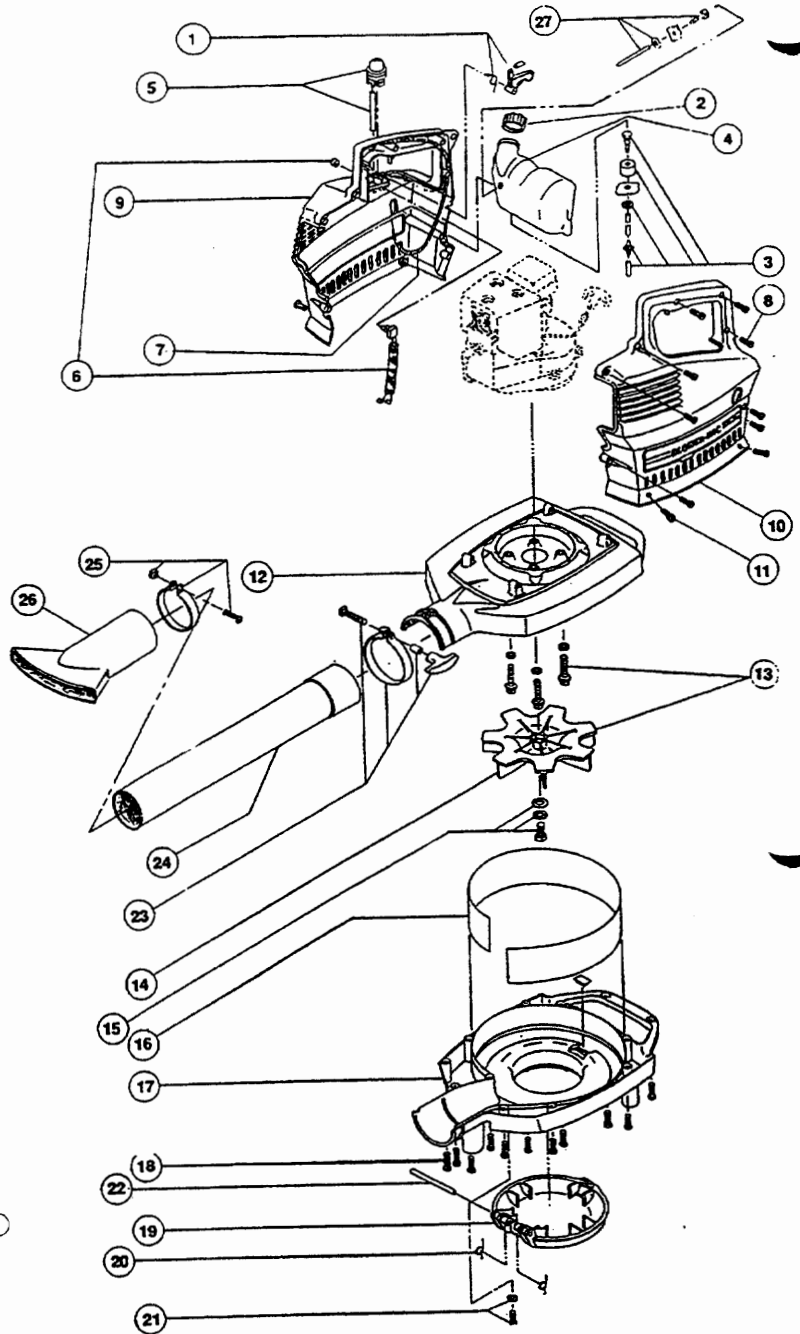

BLOWER PARTS - RYOBI 310r/310BVr

Item	Part No.	Description
1	683400	Trigger Assembly
2	180000	Fuel Cap Assembly
3	147036	Fuel Line Assembly
4	147350	Complete Fuel Tank Assembly (includes items 2, 3 and 27)
5	147351	Primer Bulb and Hose Assembly
6	147038	Switch and Lead Assembly
7	147039	Throttle Wire and Housing Assembly
8	683406	Mounting Screw Assembly
9	180263	Cover Assembly R.H.
10	180262	Cover Assembly L.H.
11	683395	Mounting Screw Assembly
12	147819	Upper Blower Housing
13	180058	Mounting Screw Assembly
14	147353	Impeller
15	147046	Mounting Bolt Assembly
16	147047	Impact Shield
17	147822	Lower Blower Housing
18	147049	Mounting Bolt Assembly
19	147817	Intake Cover
20	147051	Spring Set
21	147052	Mounting Bolt Assembly
22	147053	Hinge Shaft
23	147054	Clamp Assembly
24	147816	Blower Tube
25	683424	Clamp Assembly
26	612128	Fan Nozzle
27	147356	Return Line Assembly

Accessories

- 682075 Shoulder Strap
- 147541 IDC or Ryobi 2-Cycle Oil (4 oz. can)
- not shown

VACUUM PARTS - OPTIONAL FOR MODEL 310r

Item	Part No.	Description
1	147703	Upper Vacuum Tube Assembly
2	147705	Lower Vacuum Tube
3	180059	Adapter
4	147059	Clamp
5	180264	Vacuum Bag Assembly (includes items 3 and 4)