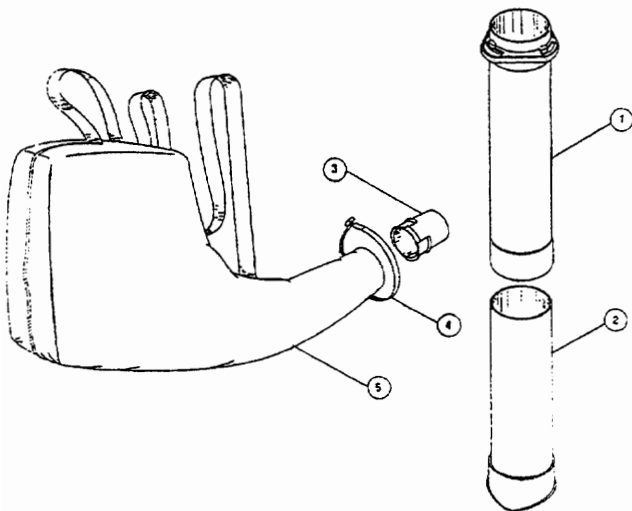

# BLOWER PARTS - RYOBI 310r/310BVr

Item	Part No.	Description
1	683400	Trigger Assembly
2	180000	Fuel Cap Assembly
3	147036	Fuel Line Assembly
4	147350	Complete Fuel Tank Assembly (includes items 2, 3 and 27)
5	147351	Primer Bulb and Hose Assembly
6	147038	Switch and Lead Assembly
7	147039	Throttle Wire and Housing Assembly
8	683406	Mounting Screw Assembly
9	180263	Cover Assembly R.H.
10	180262	Cover Assembly L.H.
11	683395	Mounting Screw Assembly
12	147819	Upper Blower Housing
13	180058	Mounting Screw Assembly
14	147353	Impeller
15	147046	Mounting Bolt Assembly
16	147047	Impact Shield
17	147822	Lower Blower Housing
18	147049	Mounting Bolt Assembly
19	147817	Intake Cover
20	147051	Spring Set
21	147052	Mounting Bolt Assembly
22	147053	Hinge Shaft
23	147054	Clamp Assembly
24	147816	Blower Tube
25	683424	Clamp Assembly
26	612128	Fan Nozzle
27	147356	Return Line Assembly

## VACUUM PARTS - OPTIONAL FOR MODEL 310r

Item	Part No.	Description
1	147703	Upper Vacuum Tube Assembly
2	147705	Lower Vacuum Tube
3	180059	Adapter
4	147059	Clamp
5	180264	Vacuum Bag Assembly (includes items 3 and 4)