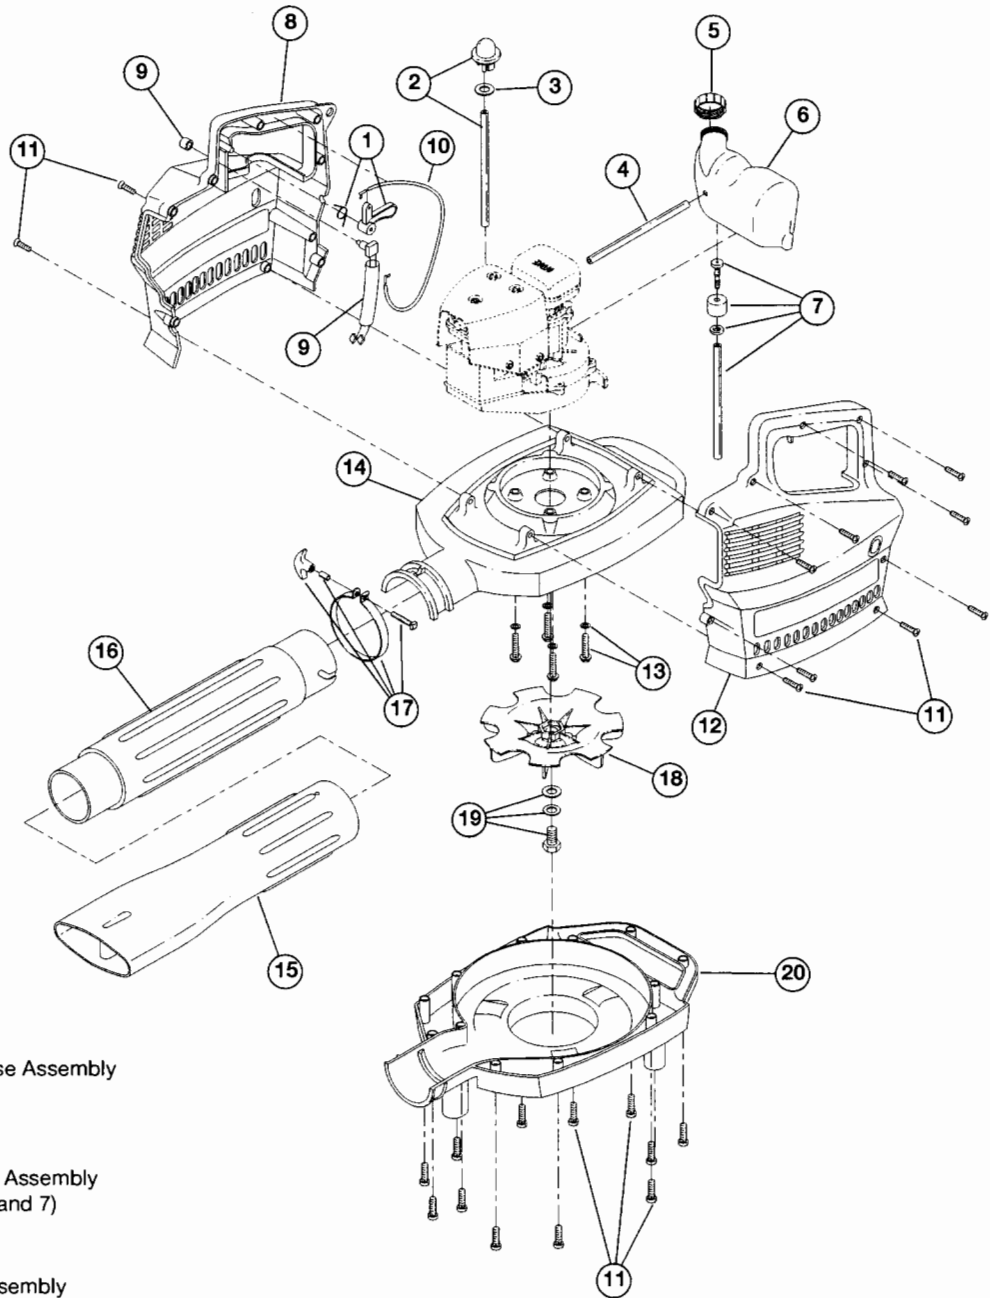

Item Part No. Description

27	153520	Shroud Assembly (includes 28)
28	181861	Shroud Screw
29	181867	Flywheel Assembly
30	181525	Spacer
31	180930	Pulley Retainer Assembly
32	181597	Recoil Pulley Assembly
33	613102	Recoil Spring
34	181079	Pull Handle
35	613103	Rope
36	611061	Rope Guide
37	181585	Shroud Extension
38	181931	Starter Housing Assembly
39	181524	Crankshaft Extension
40	181345	Shroud Extension Screw
41	181862	Housing Screw
*	180530	Piston Ring
*	181520	Engine Gasket Kit
*	180602	O.E.M. Carburetor Repair Kit (Walbro)
*	147170	O.E.M. Carburetor Repair Kit (Tillotson)
*	147171	Gasket-Diaphragm Repair Kit (Tillotson)
*	610309	Crankcase Seal

*not shown

BLOWER PARTS - MODEL 280r

2-CYCLE GAS BLOWER

41CR280G034

Item	Part No.	Description
1	791-00036	Trigger Assembly
2	147351	Primer Bulb and Hose Assembly
3	181671	Primer Washer
4	791-00028	Return Line
5	182271	Fuel Cap Assembly
6	147350	Complete Fuel Tank Assembly (includes items 4, 5 and 7)
7	147036	Fuel Line Assembly
8	180484	R.H. Engine Cover
9	147038	Switch and Lead Assembly
10	791-00029	Throttle Wire and Housing Assembly
11	147049	Mounting Screw
12	180485	L.H. Engine Cover
13	180058	Mounting Screw Assembly
14	180478	Upper Blower Housing
15	180469	Blower Tube W/Nozzle
16	180480	Blower Tube
17	180481	Clamp Assembly
18	180453	Impeller
19	181514	Mounting Bolt Assembly
20	180482	Lower Blower Housing W/Door
*	180486	Engine Cover Decal Kit