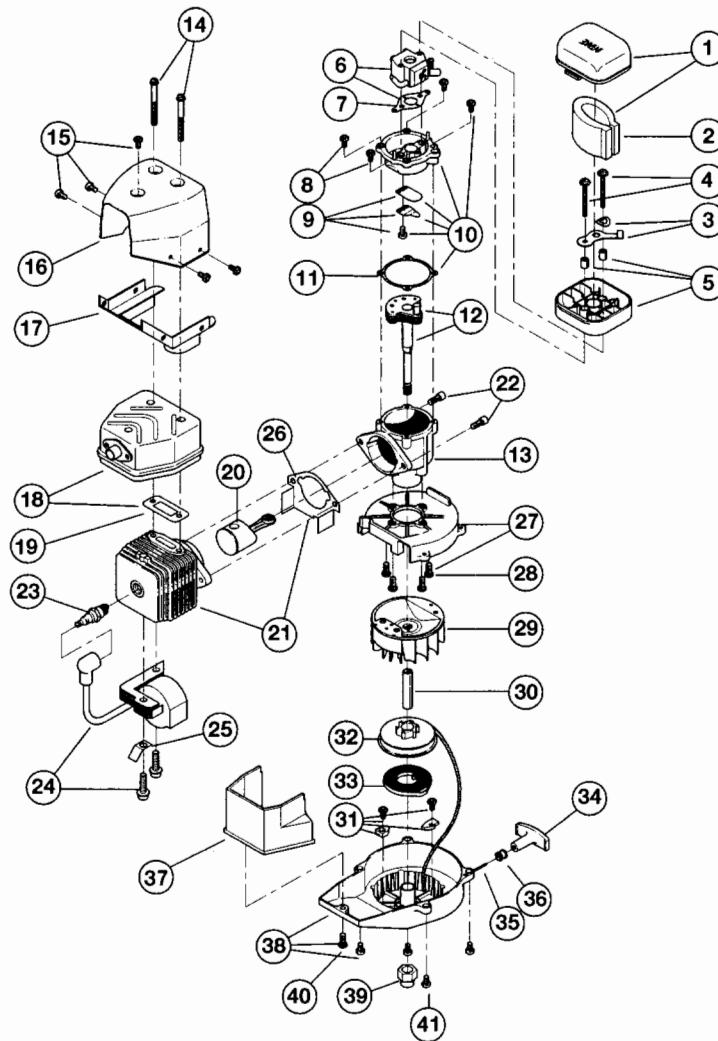

ENGINE PARTS - MODEL 280r

2-CYCLE GAS BLOWER

41CR280G034

Item Part No. Description

1	683378	Air Cleaner Cover Assembly
2	612111	Air Cleaner Filter
3	683380	Choke Lever Assembly
4	180351	Mounting Bolt Assembly
5	181512	Air Cleaner Base
6	182875	Carburetor Assembly
7	610675	Carburetor Gasket (10 pack)
8	180221	Reed Plate Mounting Screw
9	684451	Reed Assembly
10	684757	Complete Reed Plate Assembly
11	612115	Reed Plate Gasket
12	182774	Crankshaft Assembly
13	182775	Crankcase Service Assembly
14	147781	Muffler Mounting Bolt
15	181517	Mounting Screw Assembly (includes 14)
16	181522	Upper Heat Shield
17	181518	Lower Heat Shield
18	181521	Muffler Assembly (includes 14 & 19)
19	791-00027	Exhaust Gasket (10 pack)
20	684449	Piston and Rod Assembly
21	180063	Cylinder Assembly (includes 22 & 26)
22	182723	Cylinder Bolt
23	610311	Spark Plug
24	181937	Module Assembly
25	611063	Ground Tab
26	181519	Cylinder Gasket

Item Part No. Description

27	153520	Shroud Assembly (includes 28)
28	181861	Shroud Screw
29	181867	Flywheel Assembly
30	181525	Spacer
31	180930	Pulley Retainer Assembly
32	181597	Recoil Pulley Assembly
33	613102	Recoil Spring
34	181079	Pull Handle
35	613103	Rope
36	611061	Rope Guide
37	181585	Shroud Extension
38	181931	Starter Housing Assembly
39	181524	Crankshaft Extension
40	181345	Shroud Extension Screw
41	181862	Housing Screw
*	180530	Piston Ring
*	181520	Engine Gasket Kit
*	180602	O.E.M. Carburetor Repair Kit (Walbro)
*	147170	O.E.M. Carburetor Repair Kit (Tillotson)
*	147171	Gasket-Diaphragm Repair Kit (Tillotson)
*	610309	Crankcase Seal