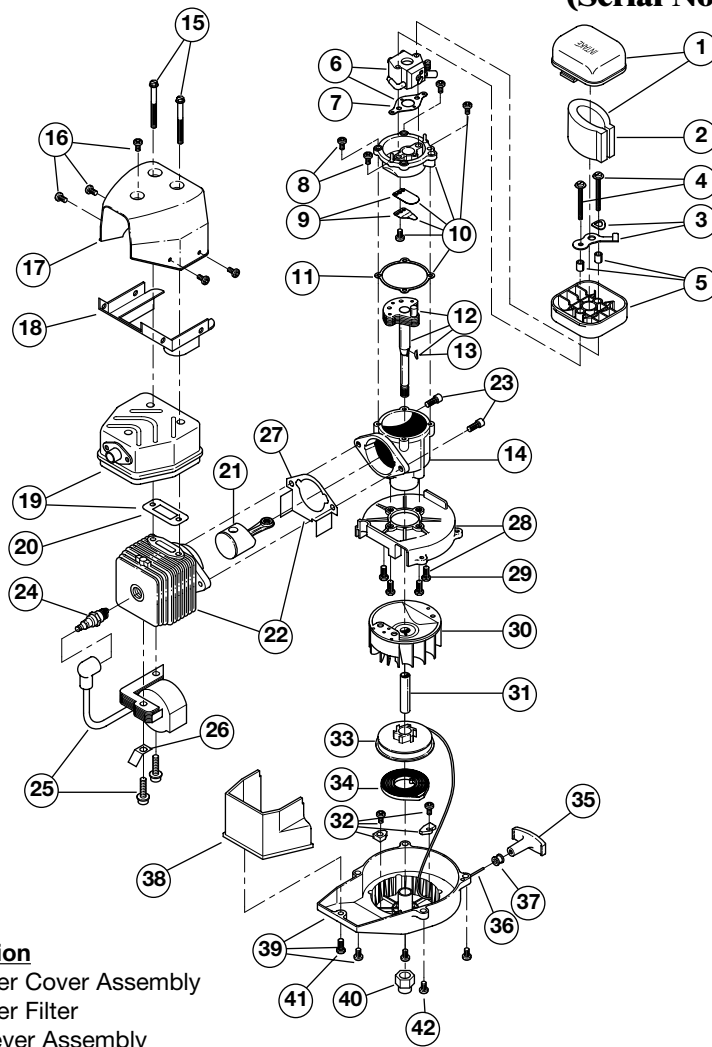

# ENGINE PARTS - MODEL 280r

(Serial No. 61100001 and greater)

Item	Part No.	Description
1	683378	Air Cleaner Cover Assembly
2	612111	Air Cleaner Filter
3	683380	Choke Lever Assembly
4	180351	Mounting Bolt Assembly
5	181512	Air Cleaner Base
6	181621	Carburetor Assembly W/Limiter Caps
7	610675	Carburetor Gasket
8	180221	Reed Plate Mounting Screw
9	684757	Reed Assembly
10	684451	Complete Reed Plate Assembly
11	612115	Reed Plate Gasket
12	181510	Power Shaft Assembly
13	610676	Flywheel Key
14	181511	Crankcase Service Assembly (includes items 14)
15	147575	Muffler Mounting Bolt
16	181517	Mounting Screw Assembly
17	181522	Upper Heat Shield
18	181518	Lower Heat Shield
19	181521	Muffler Assembly (Includes 15)
20	180980	Exhaust Gasket
21	684449	Piston and Rod Assembly
22	181622	Cylinder Assembly (includes 23)
23	181870	Cylinder Bolt
24	610311	Spark Plug
25	683390	Module Assembly
26	611063	Ground Tab
27	181519	Cylinder Gasket
28	153520	Shroud Assembly
29	181861	Shroud Screw
30	180929	Flywheel Assembly
31	181525	Spacer
32	180930	Pulley Retainer Assembly
33	181597	Recoil Pulley Assembly
34	613102	Recoil Spring
35	181079	Pull Handle
36	613103	Rope
37	611061	Rope Guide
38	181585	Shroud Extension
39	181931	Starter Housing Assembly (includes 32-37)
40	181524	Drive Nut
41	181345	Shroud Extension Screw
42	181862	Housing Screw
*	180530	Piston Ring
*	181520	Engine Gasket Kit
*	180602	O.E.M. Carburetor Repair Kit (Walbro)
*	180090	O.E.M. Carburetor Repair Kit (Zama)
*	181069	Gasket-Diaphragm Repair Kit (Walbro)
*	180091	Gasket-Diaphragm Repair Kit (Zama)
*	682048	Throttle Adjustment Assembly (Walbro)
*	180092	Throttle Adjustment Assembly (Zama)
*	180986	Carburetor Limiter Cap Set (Walbro)
*	181562	Carburetor Limiter Cap Set (Zama)
*	610309	Crankcase Seal
*		not shown