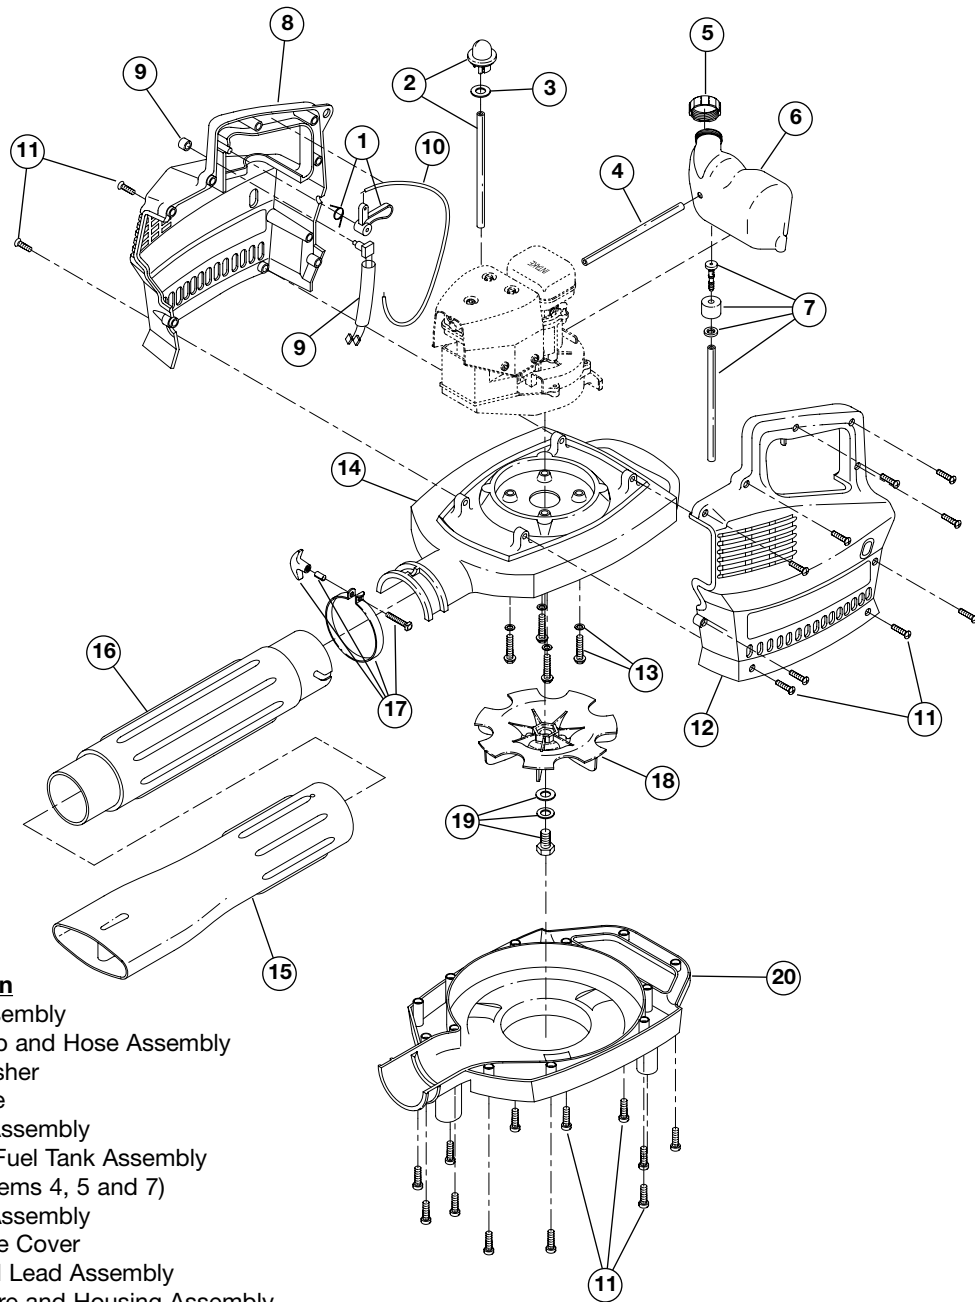

BLOWER PARTS - MODEL 280r

(Serial No. 61100001 and greater)

Item	Part No.	Description
1	683400	Trigger Assembly
2	147351	Primer Bulb and Hose Assembly
3	181671	Primer Washer
4	181168	Return Line
5	180000	Fuel Cap Assembly
6	147350	Complete Fuel Tank Assembly (includes items 4, 5 and 7)
7	147036	Fuel Line Assembly
8	180484	R.H. Engine Cover
9	147038	Switch and Lead Assembly
10	181513	Throttle Wire and Housing Assembly
11	181345	Mounting Screw
12	180485	L.H. Engine Cover
13	180058	Mounting Screw Assembly
14	180478	Upper Blower Housing
15	180469	Blower Tube W/Nozzle
16	180480	Blower Tube
17	180481	Clamp Assembly
18	180453	Impeller
19	181514	Mounting Bolt Assembly
20	180482	Lower Blower Housing

Optional Accessories

- 682075 Shoulder Strap
- 147541 Ryobi 2-Cycle Oil
  (48 - 4 oz. bottles)

* not shown