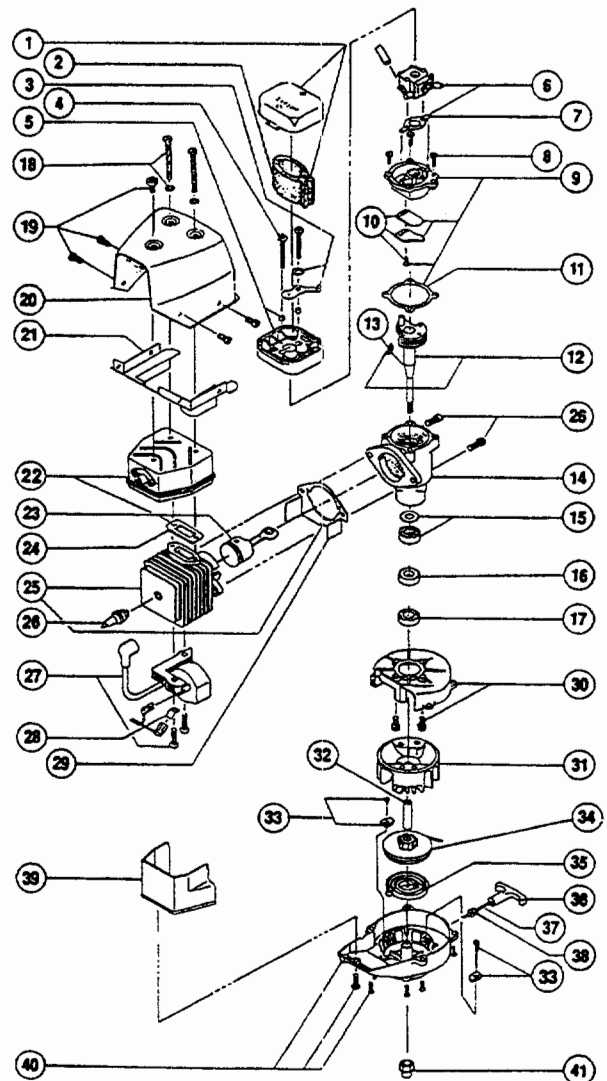

* not shown

The above part numbers are for serial numbers 206058151 and greater.

BLOWER PARTS - RYOBI 280r

Item	Part No.	Description
1	683400	Trigger Assembly
2	147351	Primer Bulb and Hose Assembly
3	147356	Return Line Assembly
4	180000	Fuel Cap Assembly
5	147350	Complete Fuel Tank Assembly (includes items 3, 4 and 6)
6	147036	Fuel Line Assembly
7	180484	R.H. Engine Cover
8	147038	Switch and Lead Assembly
9	147039	Throttle Wire and Housing Assembly
10	147049	Mounting Screw Assembly
11	180485	L.H. Engine Cover
12	180058	Mounting Screw Assembly
13	180478	Upper Blower Housing
14	180469	Blower Tube W/Nozzle
15	180480	Blower Tube
16	180481	Clamp Assembly
17	180453	Impeller
18	147046	Mounting Bolt Assembly
19	180482	Lower Blower Housing
20	147049	Mounting Screw Assembly (qty. 12)
*	180486	Engine Cover Decal Kit