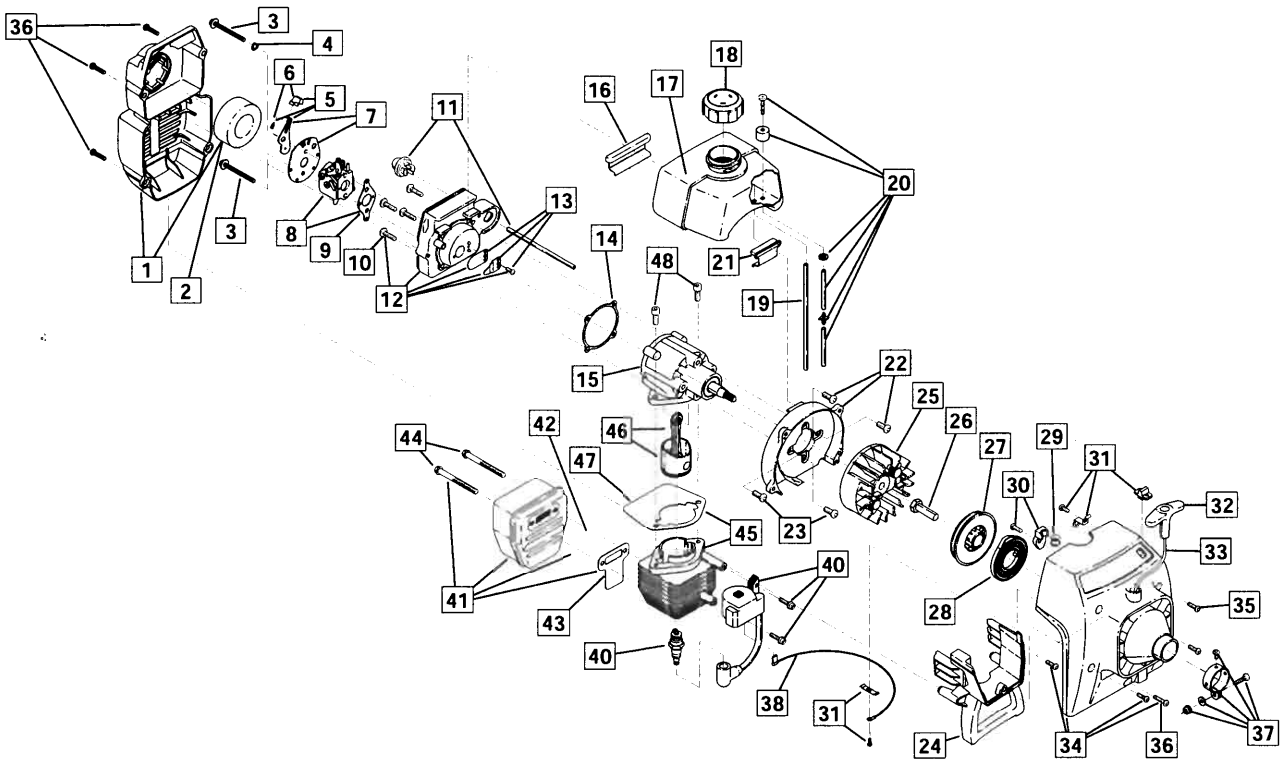

PARTS LIST FOR PPN 41BD-280G500

Ref. No.	Part No.	Part Description
1	791-182059	Air Cleaner/Muffler Cover Assembly (includes 2 & 42)
2	791-180350B	Air Cleaner Filter
3	791-180351	Carburetor Mounting Screws
4	791-180226	Wavey Washer
5	791-182201	Choke Lever Assembly (includes 6)
6	791-182202	Choke Knob and Screw
7	791-182203	Choke Lever and Plate (includes 5)
8	753-04144	Carburetor Assembly (includes 9 & 20)
9	791-610675	Carburetor Gasket
10	791-181860	Carb Mount Screw
11	791-683974	Primer and Hose Assembly
12	753-1196	Carb Mount Assembly (includes 10 & 14)
13	791-684451	Reed Assembly
14	753-1208	Crank Case Gasket
15	791-181865	Crank Case Service Assembly (includes 10, 14 & 24)
16	791-612134	Rear Mounting Pad
17	791-182767	Fuel Tank Assembly (includes 19-21)
18	791-182612	Fuel Cap Assembly
19	791-181168	Fuel Return Line
20	791-182129	Fuel Line Assembly
21	791-145308	Front Mounting Pad
22	791-153520	Shroud Assembly (includes 24)
23	791-181861	Shroud Screw
24	791-182064	Shroud Extension and Stand
25	791-182736	Flywheel Assembly
26	791-610303	Square Nut Drive
27	753-04232	Recoil Pulley Assembly
28	791-613102	Recoil Spring
29	791-611061	Rope Guide