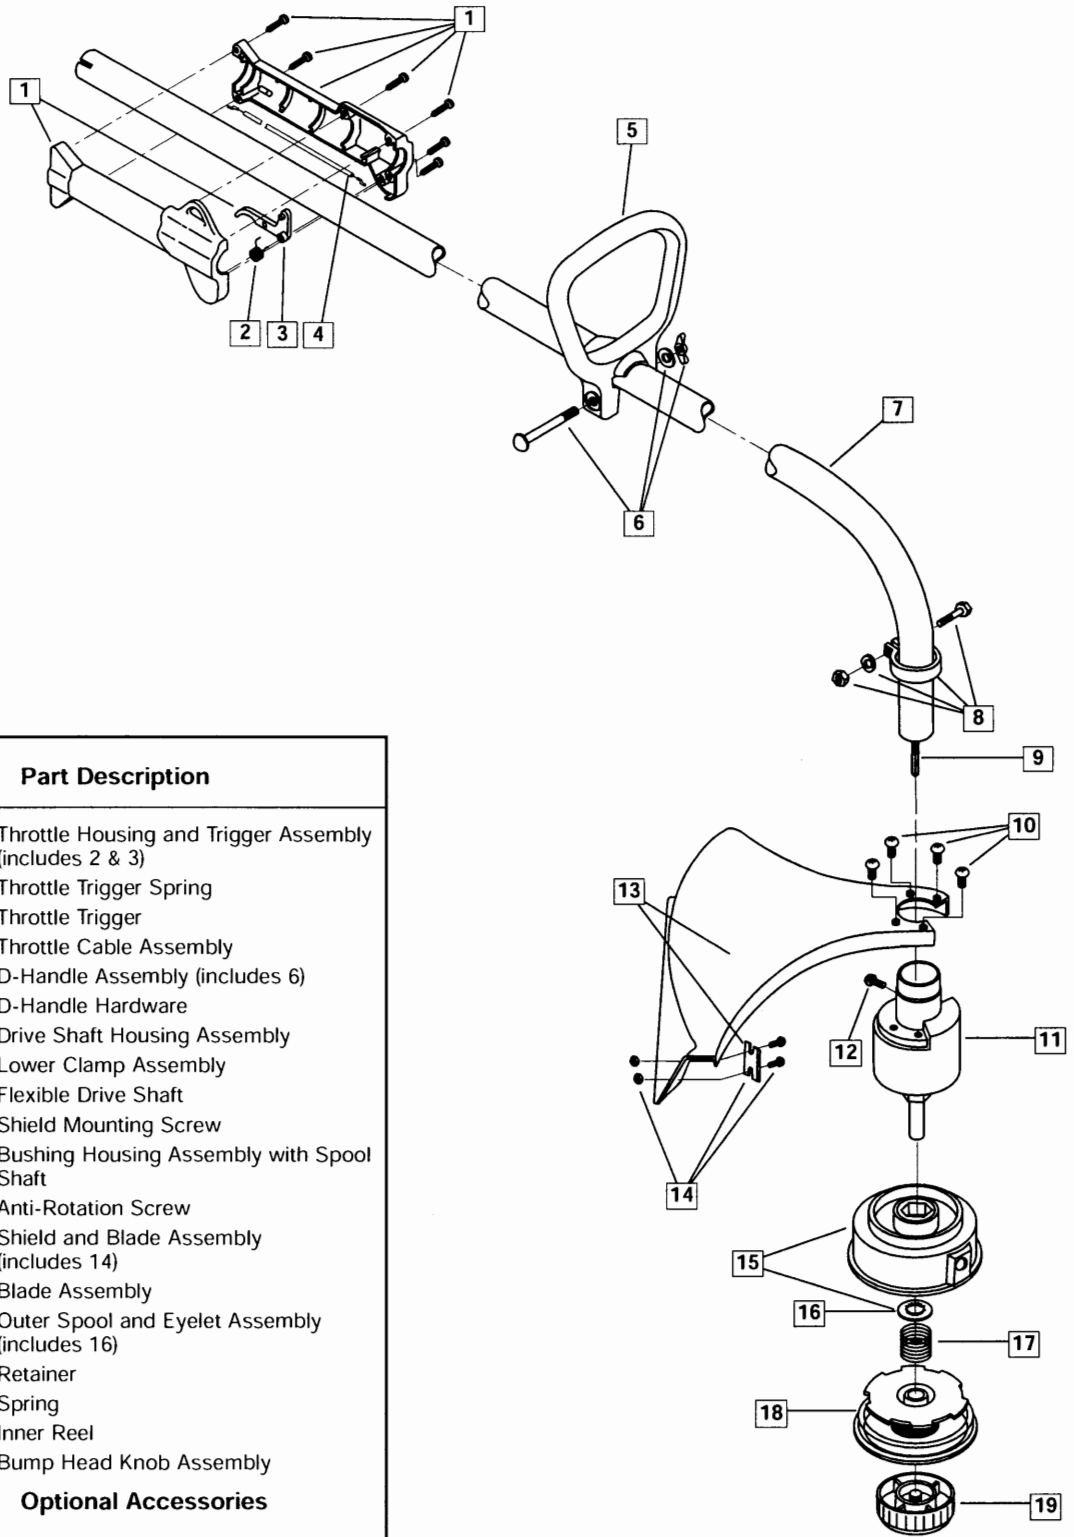

PARTS LIST FOR PPN 41BD-280G500

Ref. No.	Part No.	Part Description
1	791-182093	Throttle Housing and Trigger Assembly (includes 2 & 3)
2	791-610314	Throttle Trigger Spring
3	791-180975	Throttle Trigger
4	791-182068	Throttle Cable Assembly
5	791-153064	D-Handle Assembly (includes 6)
6	791-153317	D-Handle Hardware
7	791-181893	Drive Shaft Housing Assembly
8	791-153597	Lower Clamp Assembly
9	753-04280	Flexible Drive Shaft
10	791-180531	Shield Mounting Screw
11	791-181784	Bushing Housing Assembly with Spool Shaft
12	791-145569	Anti-Rotation Screw
13	791-683274	Shield and Blade Assembly (includes 14)
14	791-682061	Blade Assembly
15	791-153619	Outer Spool and Eyelet Assembly (includes 16)
16	791-610660	Retainer
17	791-610317B	Spring
18	791-610318	Inner Reel
19	791-153066B	Bump Head Knob Assembly
Optional Accessories		
•	791-610375	Replacement Line, 0.80 Diameter
•	791-153577	Reel and Line Assembly
•	791-180897B	Bump Head Assembly (includes 15-19)
•	791-682075B	Shoulder Strap Assembly
•	791-182780	Arnold 2-Cycle Oil
•	not shown