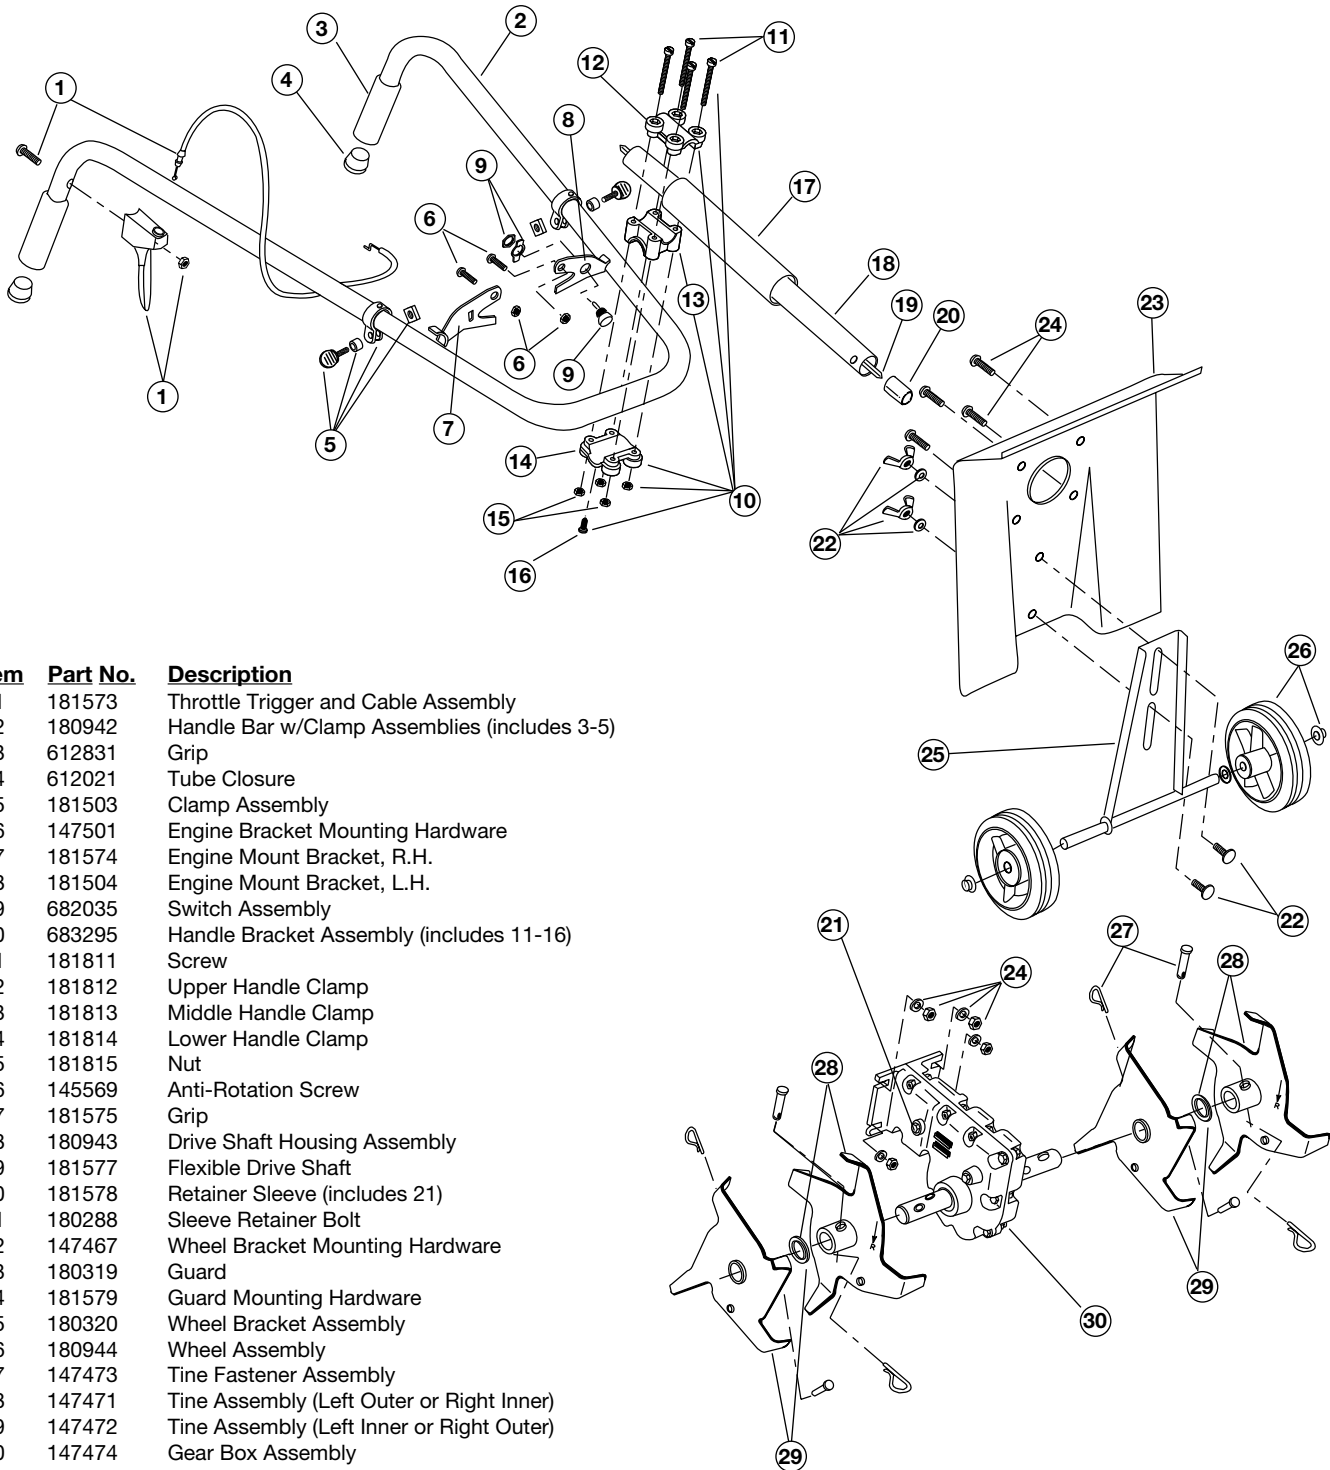

BOOM AND CULTIVATOR PARTS - MODEL 410r

2-CYCLE GAS CULTIVATOR

(Serial Number 911038435 and greater)

Item	Part No.	Description
1	181573	Throttle Trigger and Cable Assembly
2	180942	Handle Bar w/Clamp Assemblies (includes 3-5)
3	612831	Grip
4	612021	Tube Closure
5	181503	Clamp Assembly
6	147501	Engine Bracket Mounting Hardware
7	181574	Engine Mount Bracket, R.H.
8	181504	Engine Mount Bracket, L.H.
9	682035	Switch Assembly
10	683295	Handle Bracket Assembly (includes 11-16)
11	181811	Screw
12	181812	Upper Handle Clamp
13	181813	Middle Handle Clamp
14	181814	Lower Handle Clamp
15	181815	Nut
16	145569	Anti-Rotation Screw
17	181575	Grip
18	180943	Drive Shaft Housing Assembly
19	181577	Flexible Drive Shaft
20	181578	Retainer Sleeve (includes 21)
21	180288	Sleeve Retainer Bolt
22	147467	Wheel Bracket Mounting Hardware
23	180319	Guard
24	181579	Guard Mounting Hardware
25	180320	Wheel Bracket Assembly
26	180944	Wheel Assembly
27	147473	Tine Fastener Assembly
28	147471	Tine Assembly (Left Outer or Right Inner)
29	147472	Tine Assembly (Left Inner or Right Outer)
30	147474	Gear Box Assembly

Optional Accessories

- 147543 Ryobi 2-Cycle Oil
- not shown