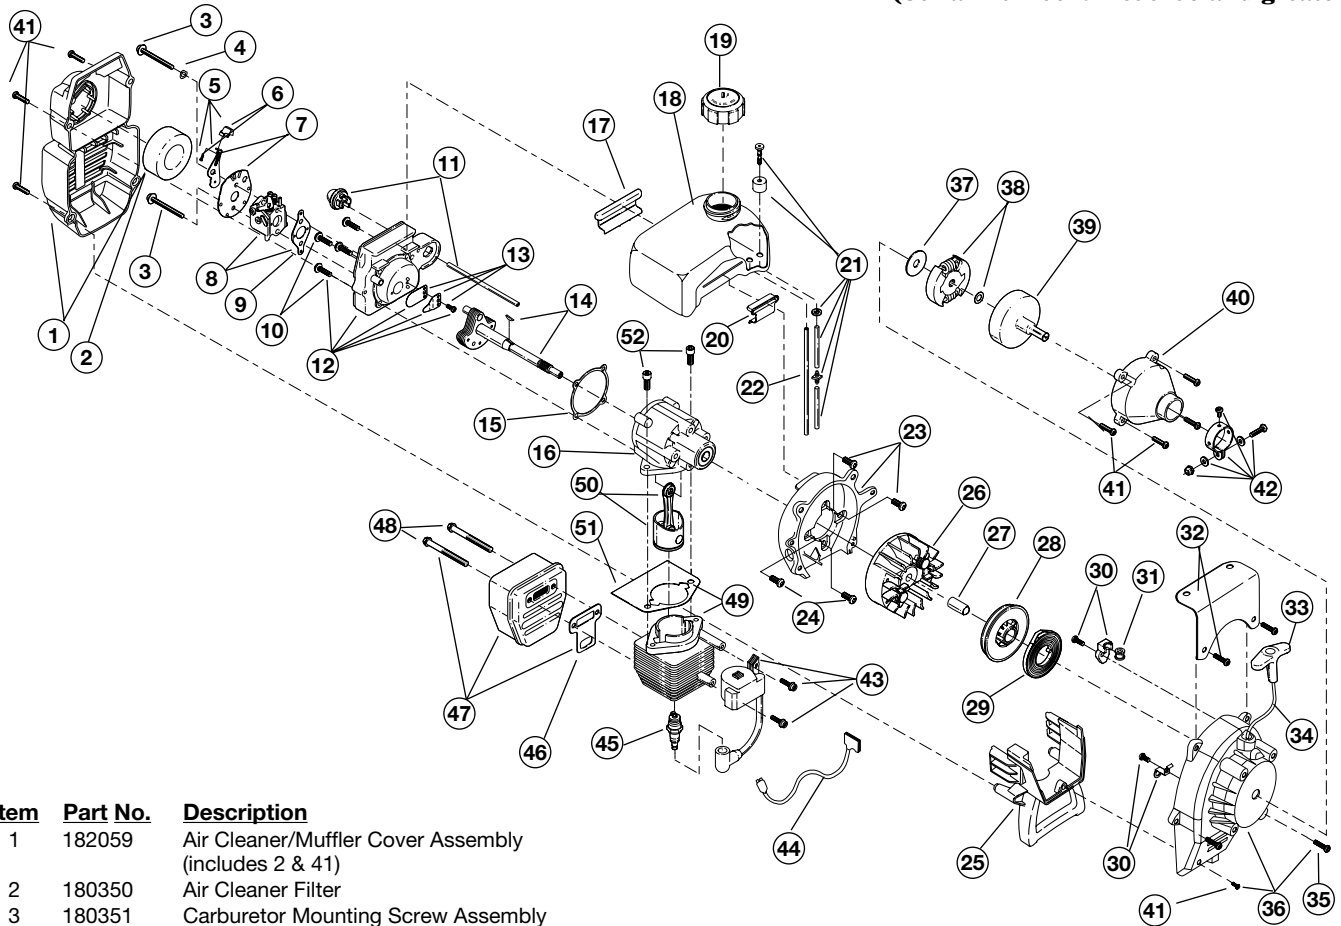

ENGINE PARTS - MODEL 410r

2-CYCLE GAS CULTIVATOR

(Serial Number 911038435 and greater)

Item	Part No.	Description
1	182059	Air Cleaner/Muffler Cover Assembly (includes 2 & 41)
2	180350	Air Cleaner Filter
3	180351	Carburetor Mounting Screw Assembly
4	180226	Wavey Washer
5	182061	Choke Lever Assembly (includes 6)
6	182070	Choke Knob and Screw
7	182060	Choke Lever and Plate (includes 5)
8	182062	Carburetor Assembly W/Limiter Caps (includes 9 & 21)
9	610675	Carburetor Gasket
10	181860	Carb Mount Screw
11	181558	Primer and Hose Assembly
12	182063	Carb Mount Assembly (includes 10)
13	684451	Reed Assembly
14	181498	Power Shaft Assembly
15	612115	Carburetor Mount Gasket
16	180026	Crank Case Service Assembly (includes 10, 14 & 24)
17	612134	Rear Mounting Pad
18	180046	Fuel Tank Assembly (includes 19-21)
19	181559	Fuel Cap Assembly
20	181168	Fuel Return Line
21	682039	Fuel Line Assembly
22	145308	Front Mounting Pad
23	683065	Shroud Assembly
24	181861	Shroud Screw
25	182064	Shroud Extension and Stand
26	180929	Flywheel Assembly
27	181065	Spacer
28	181597	Recoil Pulley Assembly
29	613102	Recoil Spring
30	181441	Pulley Retainer Assembly
31	611061	Rope Guide
32	180317	Fuel Tank Guard Assembly
33	181079	Pull Handle
34	613103	Rope
35	181912	Housing Screw

Item	Part No.	Description
36	181909	Starter Housing Assembly (includes items 28-31, 33-35)
37	182368	Clutch Washer
38	182369	Clutch Rotor Assembly
39	153592	Clutch Drum Assembly
40	180098	Clutch Cover Assembly (includes item 41)
41	181345	Clutch Cover Screw
42	153597	Upper Clamp Assembly
43	181937	Module Assembly
44	181580	Wire Lead
45	610311	Spark Plug
46	180980	Exhaust Gasket
47	182174	Muffler Assembly (includes item 46 & 48)
48	182464	Muffler Mounting Bolt Assembly
49	181622	Cylinder Assembly (includes items 51 & 52)
50	684449	Piston and Rod Assembly
51	610674	Cylinder Gasket
52	181870	Cylinder Bolt
*	180011	Engine Gasket Kit
*	180602	O.E.M. Carburetor Repair Kit (Walbro)
*	180090	O.E.M. Carburetor Repair Kit (Zama)
*	181069	Gasket-Diaphragm Repair Kit (Walbro)
*	180091	Gasket-Diaphragm Repair Kit (Zama)
*	180530	Piston Ring
*	181623	Short Block Assembly (items 13, 15, 45, 49-52)
*	610676	Flywheel Key
*	181501	Starter Housing Screw Set
*	181873	Carburetor Limiter Cap Set (Walbro)
*	181562	Carburetor Limiter Cap Set (Zama)
*	610309	Crankcase Seal
*	181599	Clutch Springs (Qty. 2)
*		not shown