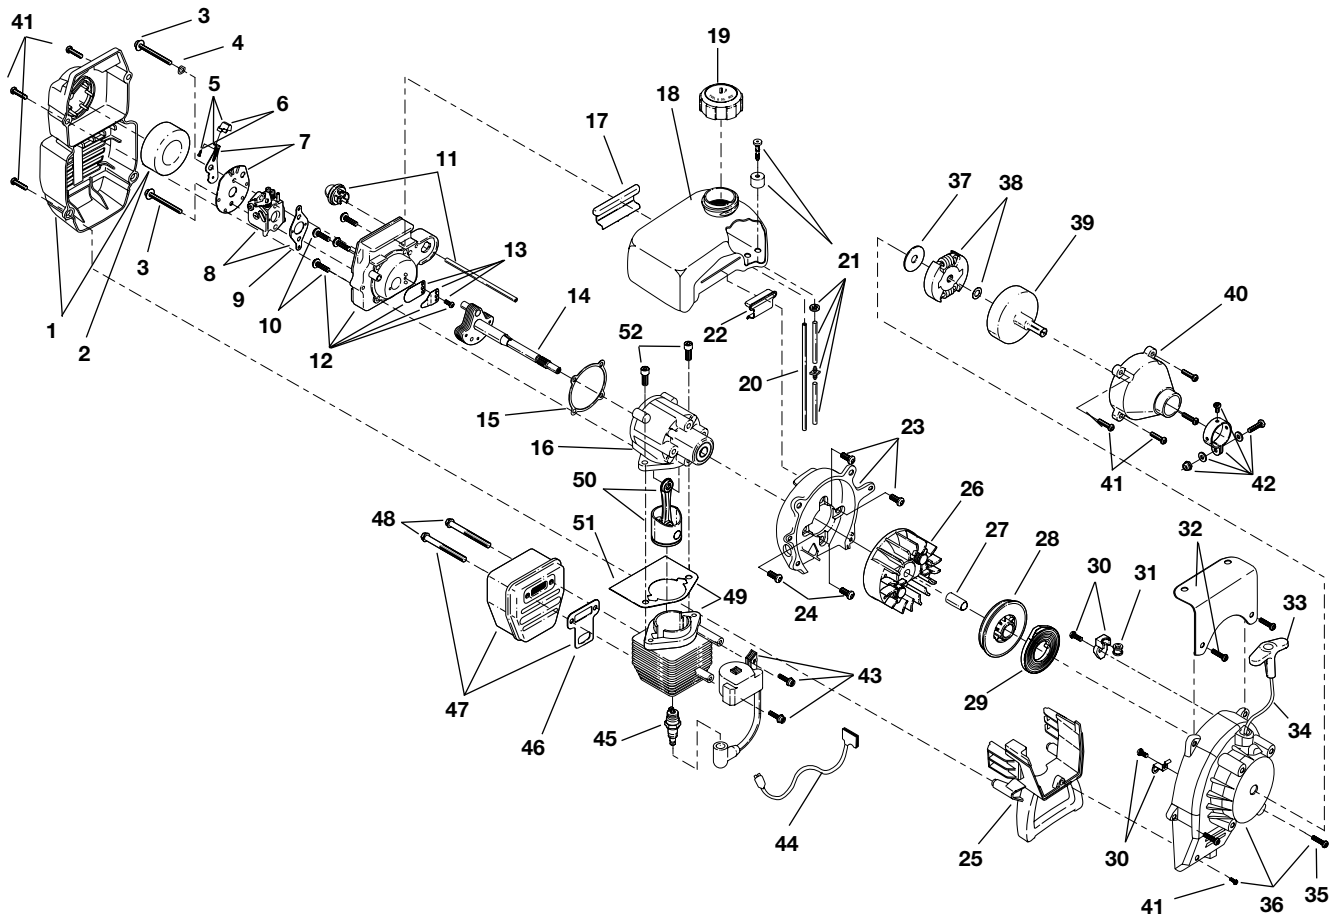

SECTION 9: PARTS LIST FOR MODEL 21A-120R000

MODEL 21A-120R000

Ref. No.	Part No.	Part Description	Ref. No.	Part No.	Part Description
1.	182059	Air Cleaner/Muffler Cover Assembly (includes 2 & 41)	36	182776	Starter Housing Assembly (includes items 28-31, 33-35)
2.	180350	Air Cleaner Filter	37	182368	Clutch Washer
3.	180351	Carburetor Mounting Screw Assembly	38	182369	Clutch Rotor Assembly
4.	180226	Wavey Washer	39	153592	Clutch Drum Assembly
5.	182160	Choke Lever Assembly (includes 6)	40	180098	Clutch Cover Assembly (includes 41)
6.	182161	Choke Knob and Screw	41	181345	Clutch Cover Screw
7.	182162	Choke Lever and Plate (includes 5)	42	153597	Upper Clamp Assembly
8.	182062	Carburetor Assembly W/Limiter Caps (includes 9 & 21)	43	181937	Module Assembly
9.	610675	Carburetor Gasket	44	181580	Wire Lead
10.	181860	Carb Mount Screw	45	610311	Spark Plug
11.	181801	Primer and Hose Assembly	46	182065	Exhaust Gasket
12.	182063	Carb Mount Assembly (includes 10)	47	182174	Muffler Assembly (includes 46 & 48)
13.	684451	Reed Assembly	48	182464	Muffler Mounting Bolt Assembly
14.	182790	Power Shaft Assembly	49	181622	Cylinder Assembly (includes 51 & 52)
15.	612115	Carburetor Mount Gasket	50	684449	Piston and Rod Assembly
16.	182791	Crank Case Service Assembly (includes 10, 14 & 24)	51	610674	Cylinder Gasket
17.	612134	Rear Mounting Pad	52	182723	Cylinder Bolt
18.	180046	Fuel Tank Assembly (includes 19-21)	*	180011	Engine Gasket Kit
19.	181559	Fuel Cap Assembly	*	180602	O.E.M. Carburetor Repair Kit (Walbro)
20.	181168	Fuel Return Line	*	180090	O.E.M. Carburetor Repair Kit (Zama)
21.	682039	Fuel Line Assembly	*	181069	Gasket-Diaphragm Repair Kit (Walbro)
22.	145308	Front Mounting Pad	*	180091	Gasket-Diaphragm Repair Kit (Zama)
23.	683065	Shroud Assembly	*	180530	Piston Ring
24.	181861	Shroud Screw	*	182792	Short Block Assembly (includes 45, 49-52)
25.	182064	Shroud Extension and Stand	*	181501	Starter Housing Screw Set
26.	182736	Flywheel Assembly	*	181873	Carburetor Limiter Cap Set (Walbro)
27.	181065	Spacer	*	181562	Carburetor Limiter Cap Set (Zama)
28.	181597	Recoil Pulley Assembly	*	610309	Crankcase Seal
29.	613102	Recoil Spring	*	181599	Clutch Springs (Qty. 2)
30.	181441	Pulley Retainer Assembly	*	not shown	
31.	611061	Rope Guide			
32.	180317	Fuel Tank Guard Assembly			
33.	181079	Pull Handle			
34.	613103	Rope			
35.	181912	Housing Screw