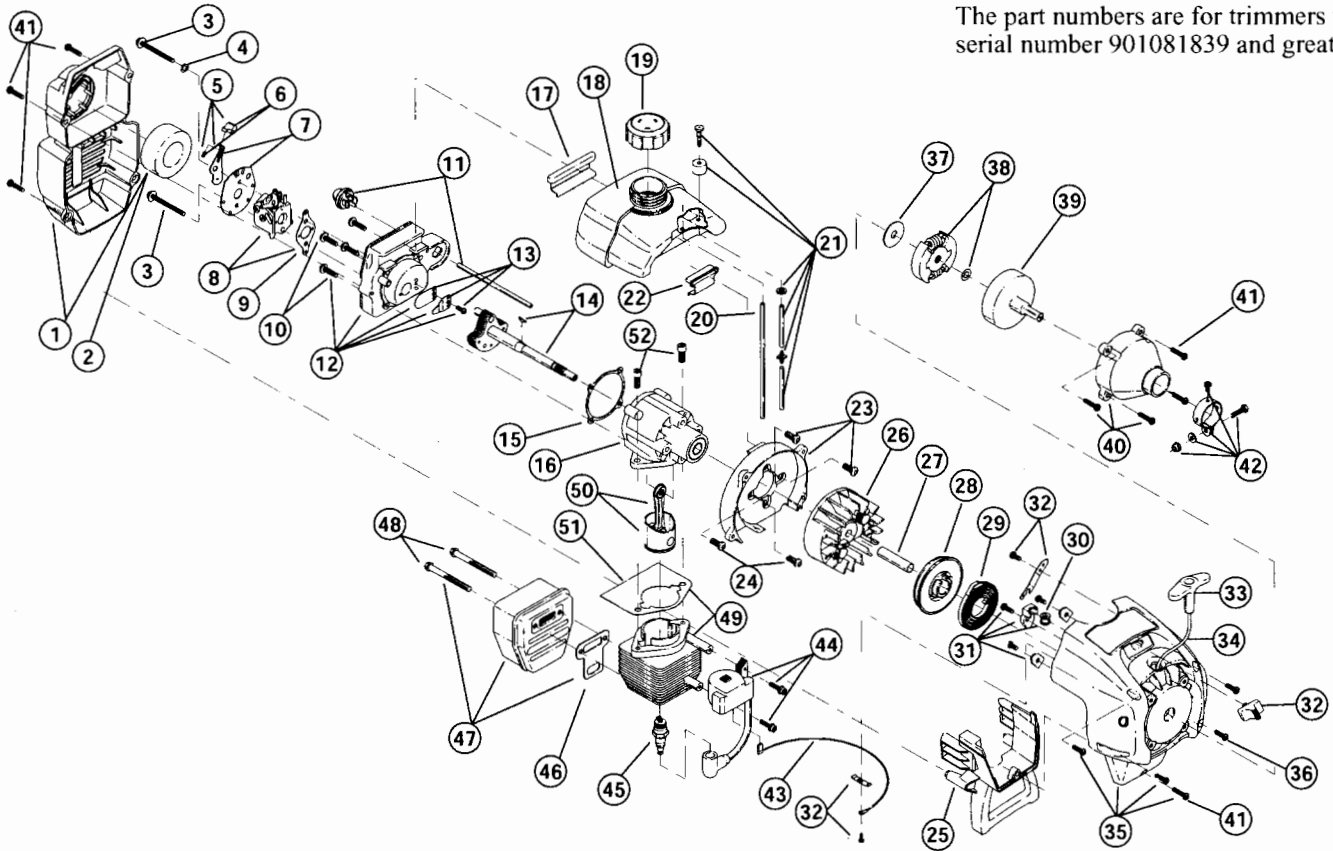

ENGINE PARTS – MODEL C216.517181

The part numbers are for trimmers with serial number 901081839 and greater.

Item	Part No.	Description
1	182059	Air Cleaner/Muffler Cover Assembly (includes 2 & 41)
2	180350	Air Cleaner Filter
3	180351	Carburetor Mounting Screw Assembly
4	180226	Wavey Washer
5	182061	Choke Lever Assembly (includes 6)
6	182070	Choke Knob and Screw
7	182060	Choke Lever and Plate (includes 5)
8	182062	Carburetor Assembly W/Limiter Caps (includes 21)
9	610675	Carburetor Gasket
10	181860	Carb Mount Screw
11	181558	Primer and Hose Assembly
12	182063	Carb Mount Assembly (includes 10 & 15)
13	684451	Reed Assembly
14	181498	Power Shaft Assembly
15	612115	Carburetor Mount Gasket
16	180026	Crank Case Service Assembly (includes 10, 14 & 24)
17	612134	Rear Mounting Pad
18	181438	Fuel Tank Assembly (includes 19-21)
19	181559	Fuel Cap Assembly
20	181168	Fuel Return Line
21	682039	Fuel Line Assembly
22	145308	Front Mounting Pad
23	153520	Shroud Assembly
24	181861	Shroud Screw
25	182064	Shroud Extension and Stand
26	180929	Flywheel Assembly
27	181065	Spacer
28	181597	Recoil Pulley Assembly
29	613102	Recoil Spring
30	611061	Rope Guide
31	181441	Pulley Retainer Assembly
32	181442	Switch Assembly (includes 43)
33	181079	Pull Handle