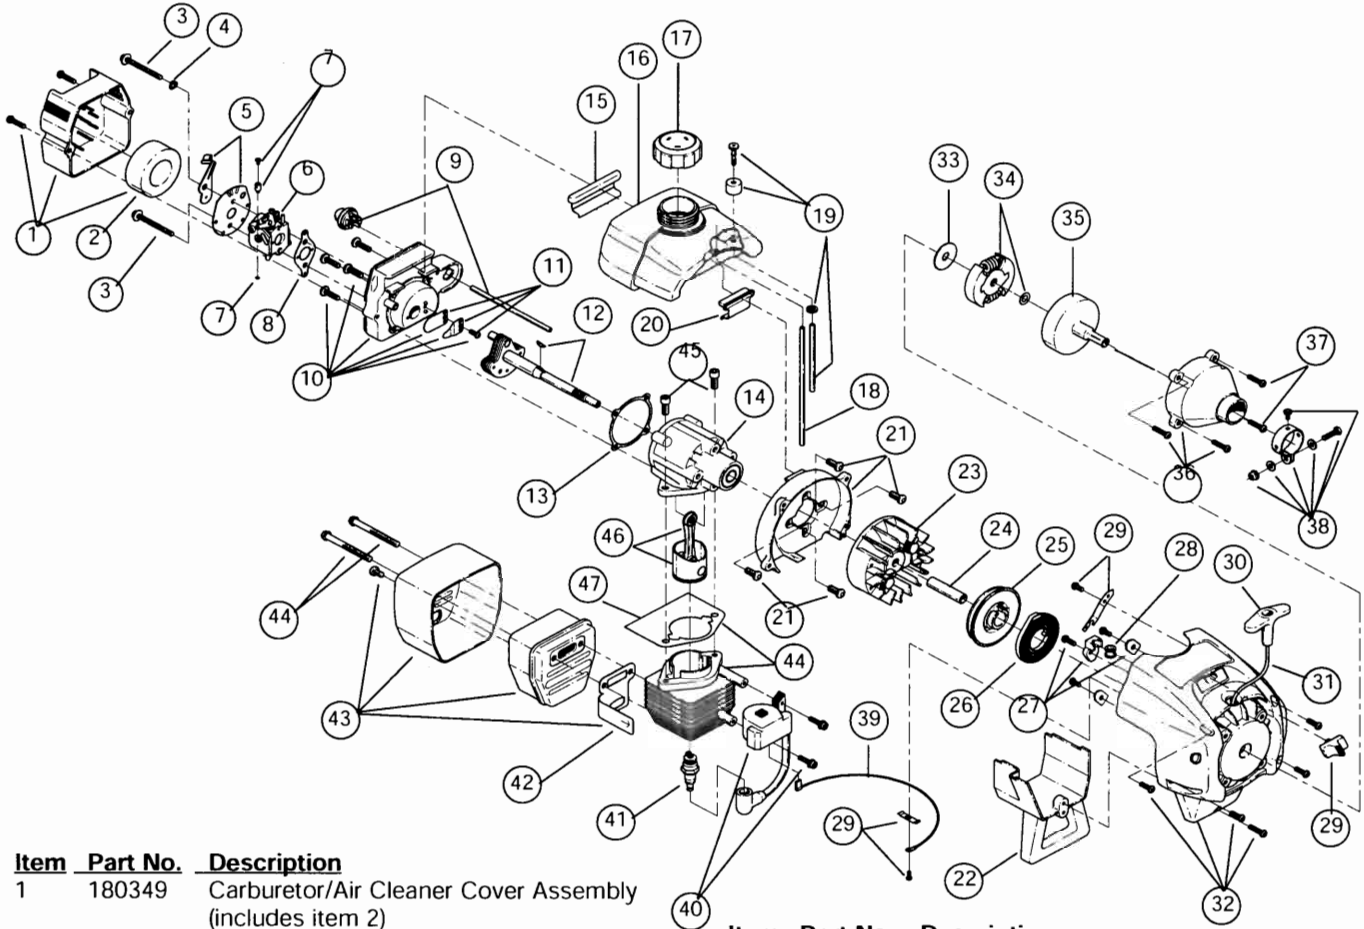

ENGINE PARTS - MODEL 51716

Item	Part No.	Description
1	180349	Carburetor/Air Cleaner Cover Assembly (includes item 2)
2	180350	Air Cleaner Filter
3	180351	Carburetor Mounting Screw Assembly
4	180352	Wavey Washer
5	180353	Choke Lever and Plate
6	181621	Carburetor Assembly W/Limiter Caps (includes 8 & 19)
7	682048	Throttle Adjustment Assembly (Walbro)
7	180092	Throttle Adjustment Assembly (Zama)
8	610675	Carburetor Gasket
9	181558	Primer and Hose Assembly
10	180354	Carb Mount Assembly (includes 13)
11	684451	Reed Assembly
12	181498	Power Shaft Assembly
13	612115	Carburetor Mount Gasket
14	180026	Crank Case Service Assembly (includes 12)
15	612134	Rear Mounting Pad
16	181438	Fuel Tank Assembly (includes 17-19)
17	181559	Fuel Cap Assembly
18	181168	Fuel Return Line
19	682039	Fuel Line Assembly
20	145308	Front Mounting Pad
21	153520	Shroud Assembly
22	153403	Shroud Extension and Stand
23	180929	Flywheel Assembly
24	181065	Spacer
25	181597	Recoil Pulley Assembly
26	613102	Recoil Spring
27	181441	Pulley Retainer Assembly
28	611061	Rope Guide
29	181442	Switch Assembly
30	181079	Pull Handle
31	613103	Rope
32	181443	Starter Housing Assembly (items 25-32)