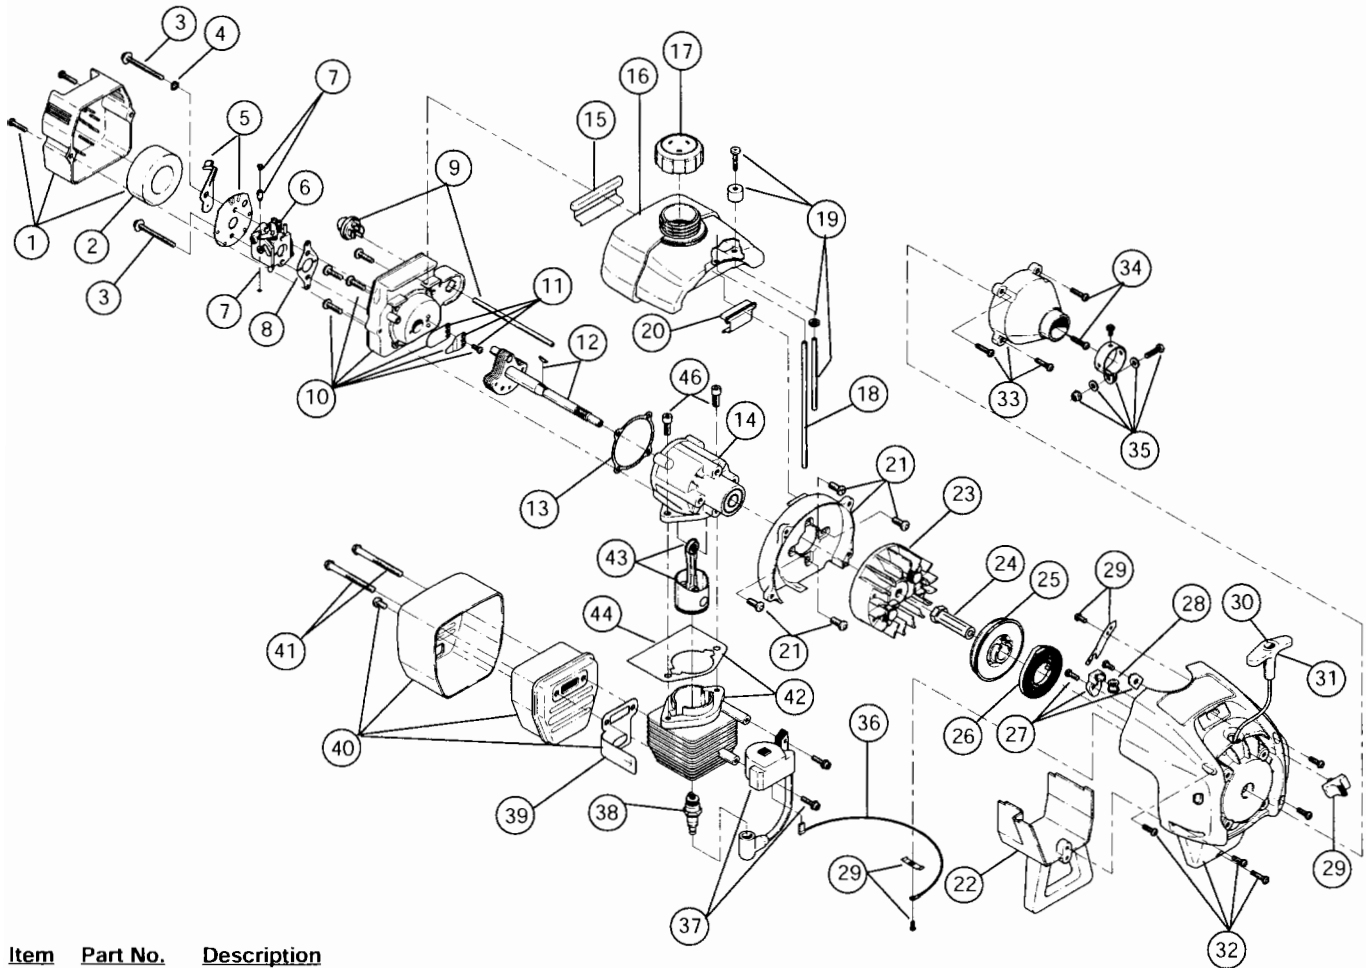

ENGINE PARTS - MODEL 51715

Item	Part No.	Description
1	180349	Carburetor/Air Cleaner Cover Assembly (includes item 2)
2	180350	Air Cleaner Filter
3	180351	Carburetor Mounting Screw Assembly
4	180352	Wavy Washer
5	180353	Choke Lever and Plate
6	181621	Carburetor Assembly W/Limiter Caps (includes 8 & 19)
7	682048	Throttle Adjustment Assembly (Walbro)
7	180092	Throttle Adjustment Assembly (Zama)
8	610675	Carburetor Gasket
9	181558	Primer and Hose Assembly
10	180354	Carb Mount Assembly
11	684451	Reed Assembly
12	180002	Power Shaft Assembly
13	612115	Carburetor Mount Gasket
14	180009	Crank Case Service Assembly (includes 12)
15	612134	Rear Mounting Pad
16	181438	Fuel Tank Assembly (includes 17-19)
17	181559	Fuel Cap Assembly
18	181168	Fuel Return Line
19	682039	Fuel Line Assembly
20	145308	Front Mounting Pad
21	153520	Shroud Assembly
22	153403	Shroud Extension and Stand
23	180929	Flywheel Assembly
24	610303	Square Drive Nut
25	181597	Recoil Pulley Assembly
26	613102	Recoil Spring
27	181441	Pulley Retainer Assembly
28	611061	Rope Guide
29	181442	Switch Assembly
30	181079	Pull Handle
31	613103	Rope

The above part numbers are for trimmers with serial number 701000001 and greater.

BOOM & TRIMMER PARTS - MODEL 51715

Item	Part No.	Description
1	181557	Throttle Housing and Trigger Assembly
2	610314	Throttle Trigger Spring
3	181556	Throttle Trigger
4	181554	Throttle Cable Housing Assembly
5	180127	Throttle Cable
6	145819	D-Handle
7	181587	D-Handle Hardware Assembly
8	181783	Drive Shaft Housing Assembly
9	153597	Lower Clamp Assembly (includes item 13)
10	682064	Flexible Drive Shaft
11	180531	Guard Mounting Screw Assembly
12	683274	Guard and Blade Assembly (includes item 14)
13	145569	Anti-Rotation Screw
14	682061	Blade Assembly
15	181784	Bushing Housing Assembly with Shaft
16	153619	Outer Spool and Eyelet Assembly
17	610660	Retainer
18	610317	Spring
19	610318	Inner Reel
20	153066	Bump Head knob Assembly