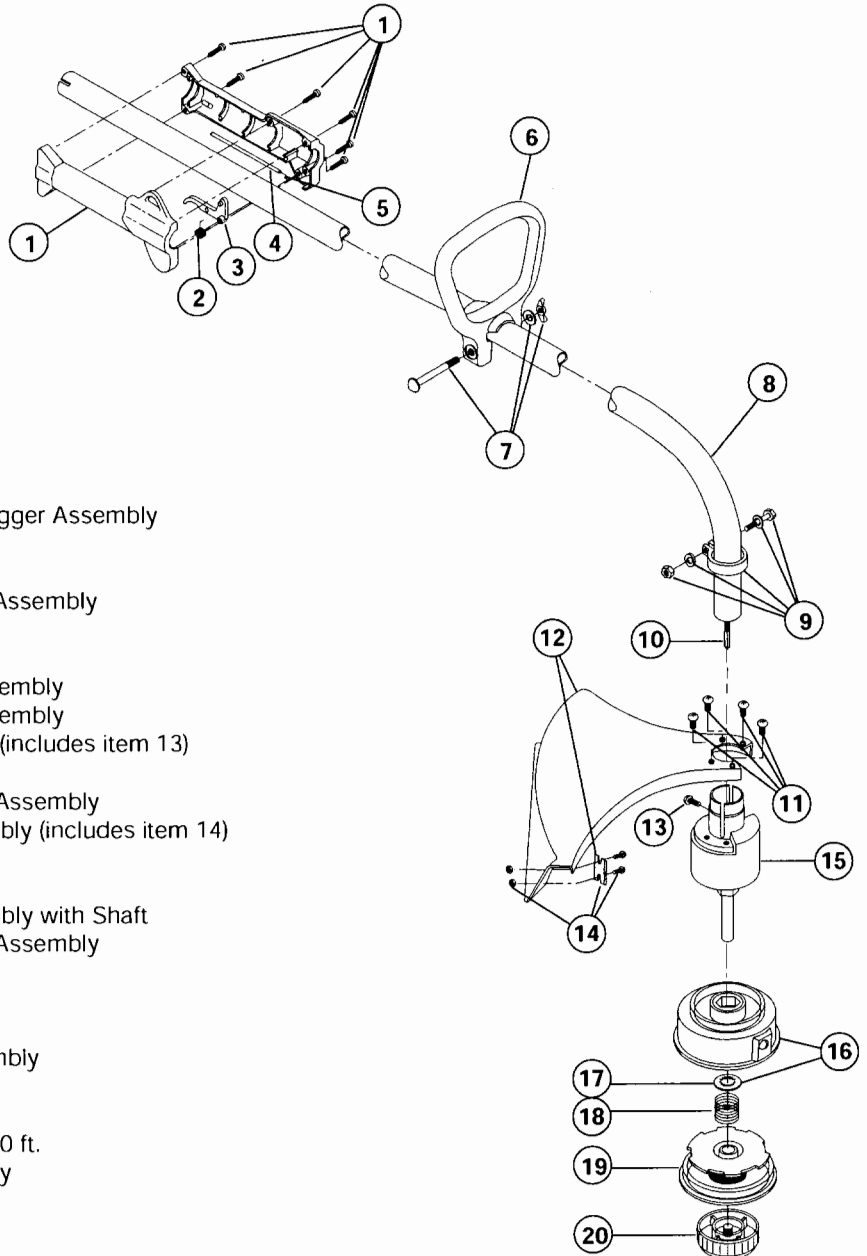

ENGINE PARTS - MODEL 51715

Item	Part No.	Description
1	180349	Carburetor/Air Cleaner Cover Assembly (includes item 2)
2	180350	Air Cleaner Filter
3	180351	Carburetor Mounting Screw Assembly
4	180352	Wavy Washer
5	180353	Choke Lever and Plate
6	181621	Carburetor Assembly W/Limiter Caps (includes 8 & 19)
7	682048	Throttle Adjustment Assembly (Walbro)
7	180092	Throttle Adjustment Assembly (Zama)
8	610675	Carburetor Gasket
9	181558	Primer and Hose Assembly
10	180354	Carb Mount Assembly
11	684451	Reed Assembly
12	180002	Power Shaft Assembly
13	612115	Carburetor Mount Gasket
14	180009	Crank Case Service Assembly (includes 12)
15	612134	Rear Mounting Pad
16	181438	Fuel Tank Assembly (includes 17-19)
17	181559	Fuel Cap Assembly
18	181168	Fuel Return Line
19	682039	Fuel Line Assembly
20	145308	Front Mounting Pad
21	153520	Shroud Assembly
22	153403	Shroud Extension and Stand
23	180929	Flywheel Assembly
24	610303	Square Drive Nut
25	181597	Recoil Pulley Assembly
26	613102	Recoil Spring
27	181441	Pulley Retainer Assembly
28	611061	Rope Guide
29	181442	Switch Assembly
30	181079	Pull Handle
31	613103	Rope

The above part numbers are for trimmers with serial number 701000001 and greater.

BOOM & TRIMMER PARTS - MODEL 51715

Item	Part No.	Description
1	181557	Throttle Housing and Trigger Assembly
2	610314	Throttle Trigger Spring
3	181556	Throttle Trigger
4	181554	Throttle Cable Housing Assembly
5	180127	Throttle Cable
6	145819	D-Handle
7	181587	D-Handle Hardware Assembly
8	181783	Drive Shaft Housing Assembly
9	153597	Lower Clamp Assembly (includes item 13)
10	682064	Flexible Drive Shaft
11	180531	Guard Mounting Screw Assembly
12	683274	Guard and Blade Assembly (includes item 14)
13	145569	Anti-Rotation Screw
14	682061	Blade Assembly
15	181784	Bushing Housing Assembly with Shaft
16	153619	Outer Spool and Eyelet Assembly
17	610660	Retainer
18	610317	Spring
19	610318	Inner Reel
20	153066	Bump Head knob Assembly