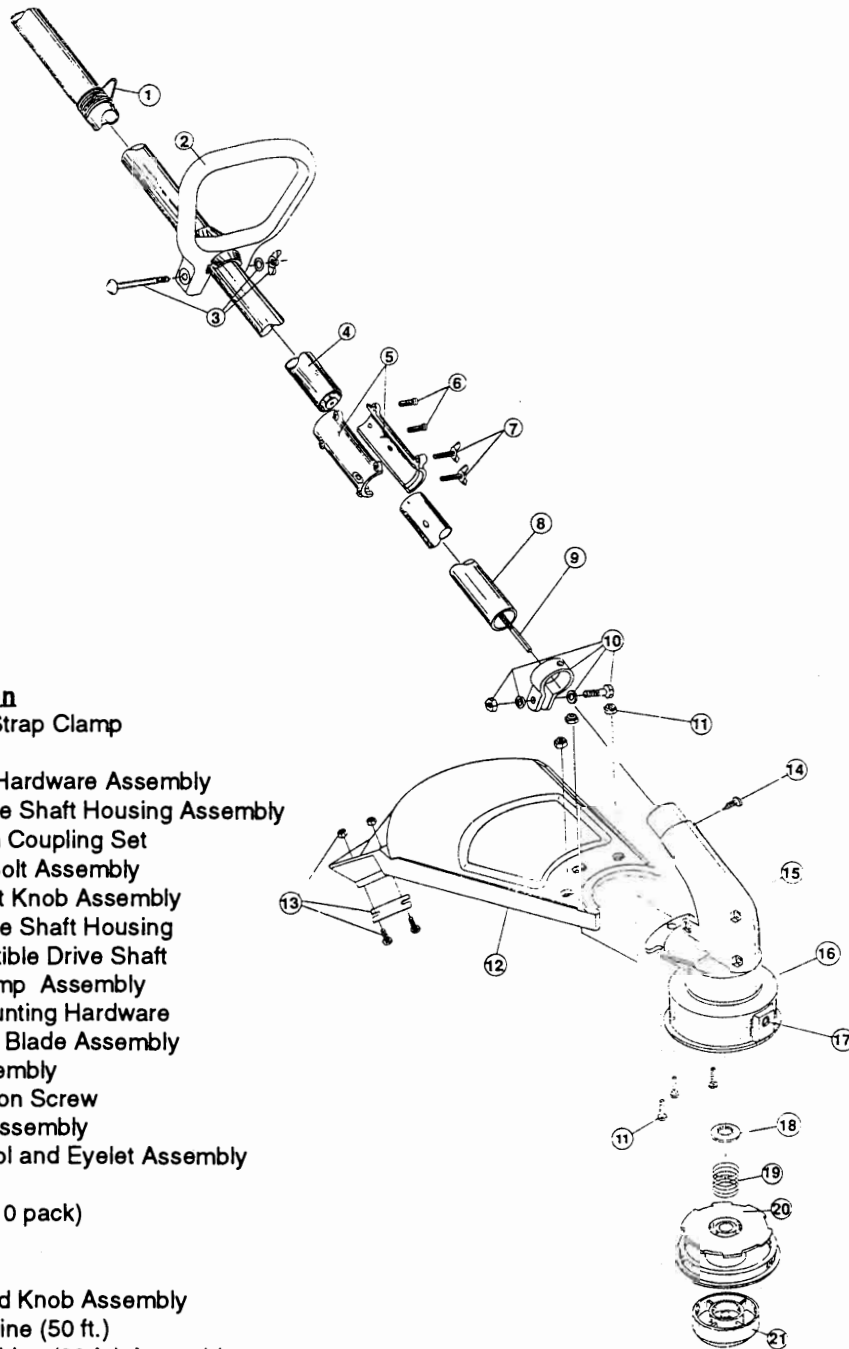

MOTOR PARTS - MODEL 51425

Item	Part No.	Description
1	180300	Screw Set
2	145569	Anti-Rotation Screw
3	180889	Motor Housing Assembly
4	180302	Two-Speed Switch Assembly
5	180559	Lead Wire
6	180150	Switch
7	180151	Trigger

Item	Part No.	Description
8	180305	Terminal Block
9	612468	Spring
10	180152	Driver
11	180154	Motor
12	180155	Cooling Fan
13	180156	Power Cord

The above part numbers are for serial numbers 402015666 and greater.

BOOM & TRIMMER PARTS - MODEL 51425

Item	Part No.	Description
1	610327	Shoulder Strap Clamp
2	145819	D-Handle
3	153523	D-Handle Hardware Assembly
4	180688	Upper Drive Shaft Housing Assembly
5	683605	Split Boom Coupling Set
6	683606	Coupling Bolt Assembly
7	683607	Adjustment Knob Assembly
8	180689	Lower Drive Shaft Housing
9	683608	Lower Flexible Drive Shaft
10	153597	Lower Clamp Assembly
11	180547	Guard Mounting Hardware
12	180548	Guard and Blade Assembly
13	180553	Blade Assembly
14	145569	Anti-Rotation Screw
15	180549	Gearbox Assembly
16	153619	Outer Spool and Eyelet Assembly
17	145566	Eyelet
18	610660	Retainer (10 pack)
19	610317	Spring
20	153600	Inner Reel
21	153066	Bump Head Knob Assembly
*	71-51872	Monofilament Line (50 ft.)
*	153577	Spool and Line (30 ft.) Assembly
*	71-51307	Shoulder Strap Assembly