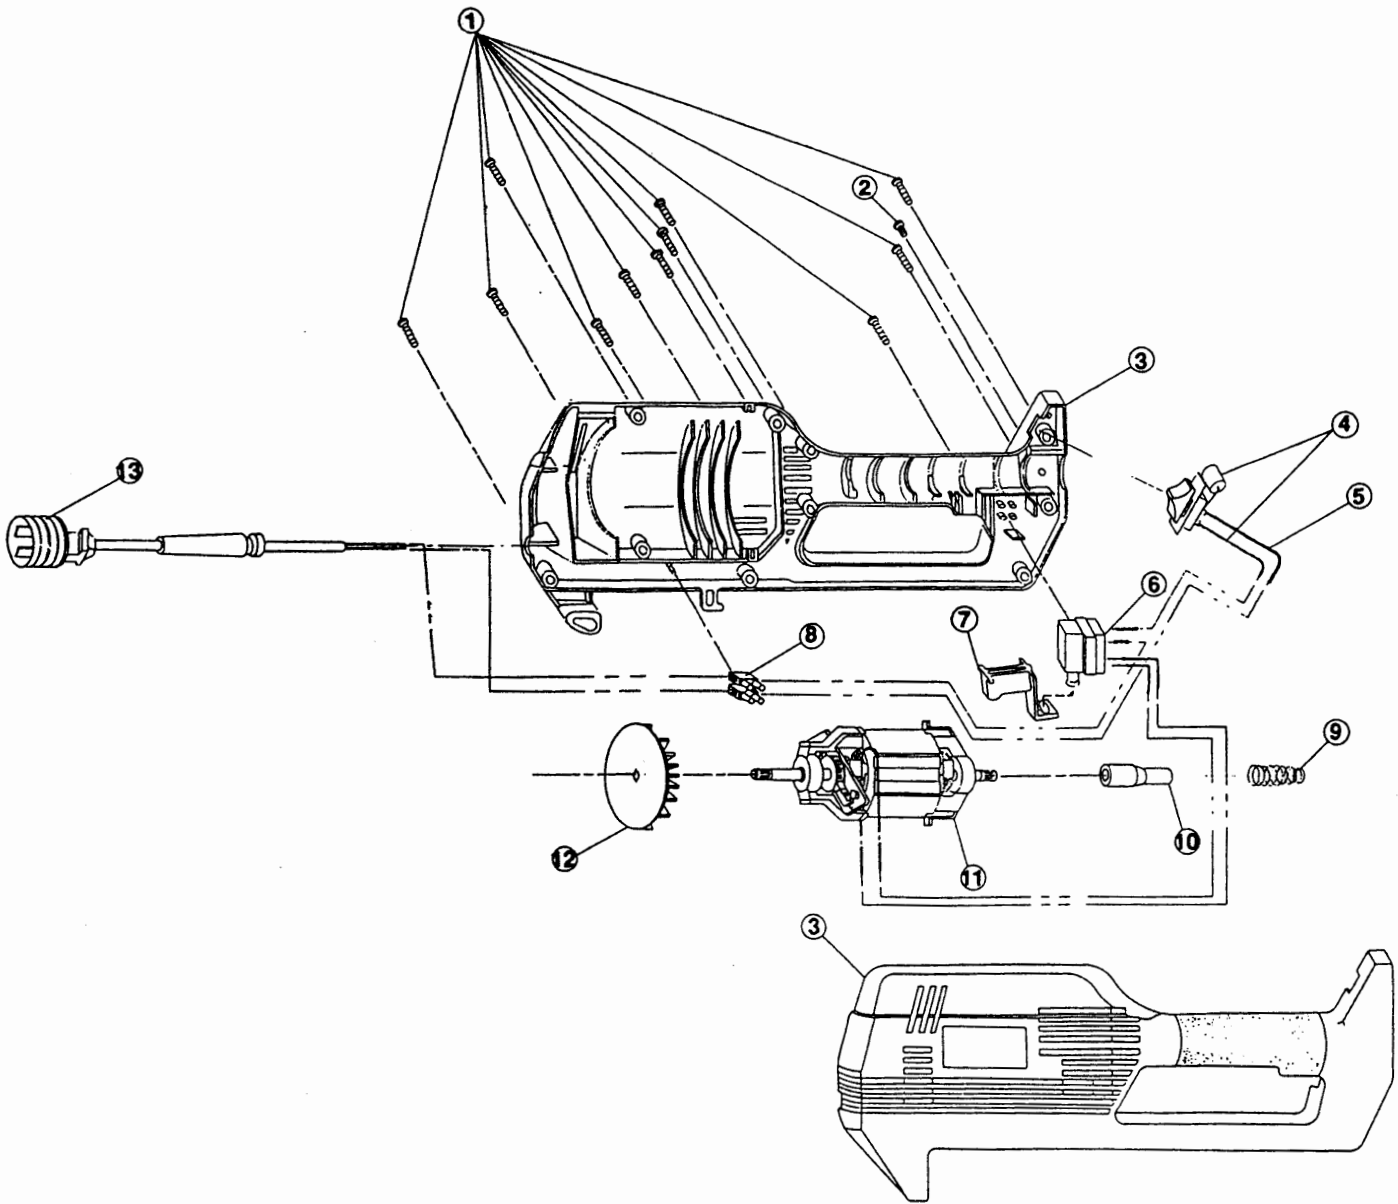

MOTOR PARTS - MODEL 51425

Item	Part No.	Description
1	180300	Screw Set
2	145569	Anti-Rotation Screw
3	180889	Motor Housing Assembly
4	180302	Two-Speed Switch Assembly
5	180559	Lead Wire
6	180150	Switch
7	180151	Trigger

Item	Part No.	Description
8	180305	Terminal Block
9	612468	Spring
10	180152	Driver
11	180154	Motor
12	180155	Cooling Fan
13	180156	Power Cord

The above part numbers are for serial numbers 402015666 and greater.

BOOM & TRIMMER PARTS - MODEL 51425

Item	Part No.	Description
1	610327	Shoulder Strap Clamp
2	145819	D-Handle
3	153523	D-Handle Hardware Assembly
4	180688	Upper Drive Shaft Housing Assembly
5	683605	Split Boom Coupling Set
6	683606	Coupling Bolt Assembly
7	683607	Adjustment Knob Assembly
8	180689	Lower Drive Shaft Housing
9	683608	Lower Flexible Drive Shaft
10	153597	Lower Clamp Assembly
11	180547	Guard Mounting Hardware
12	180548	Guard and Blade Assembly
13	180553	Blade Assembly
14	145569	Anti-Rotation Screw
15	180549	Gearbox Assembly
16	153619	Outer Spool and Eyelet Assembly
17	145566	Eyelet
18	610660	Retainer (10 pack)
19	610317	Spring
20	153600	Inner Reel
21	153066	Bump Head Knob Assembly
*	71-51872	Monofilament Line (50 ft.)
*	153577	Spool and Line (30 ft.) Assembly
*	71-51307	Shoulder Strap Assembly