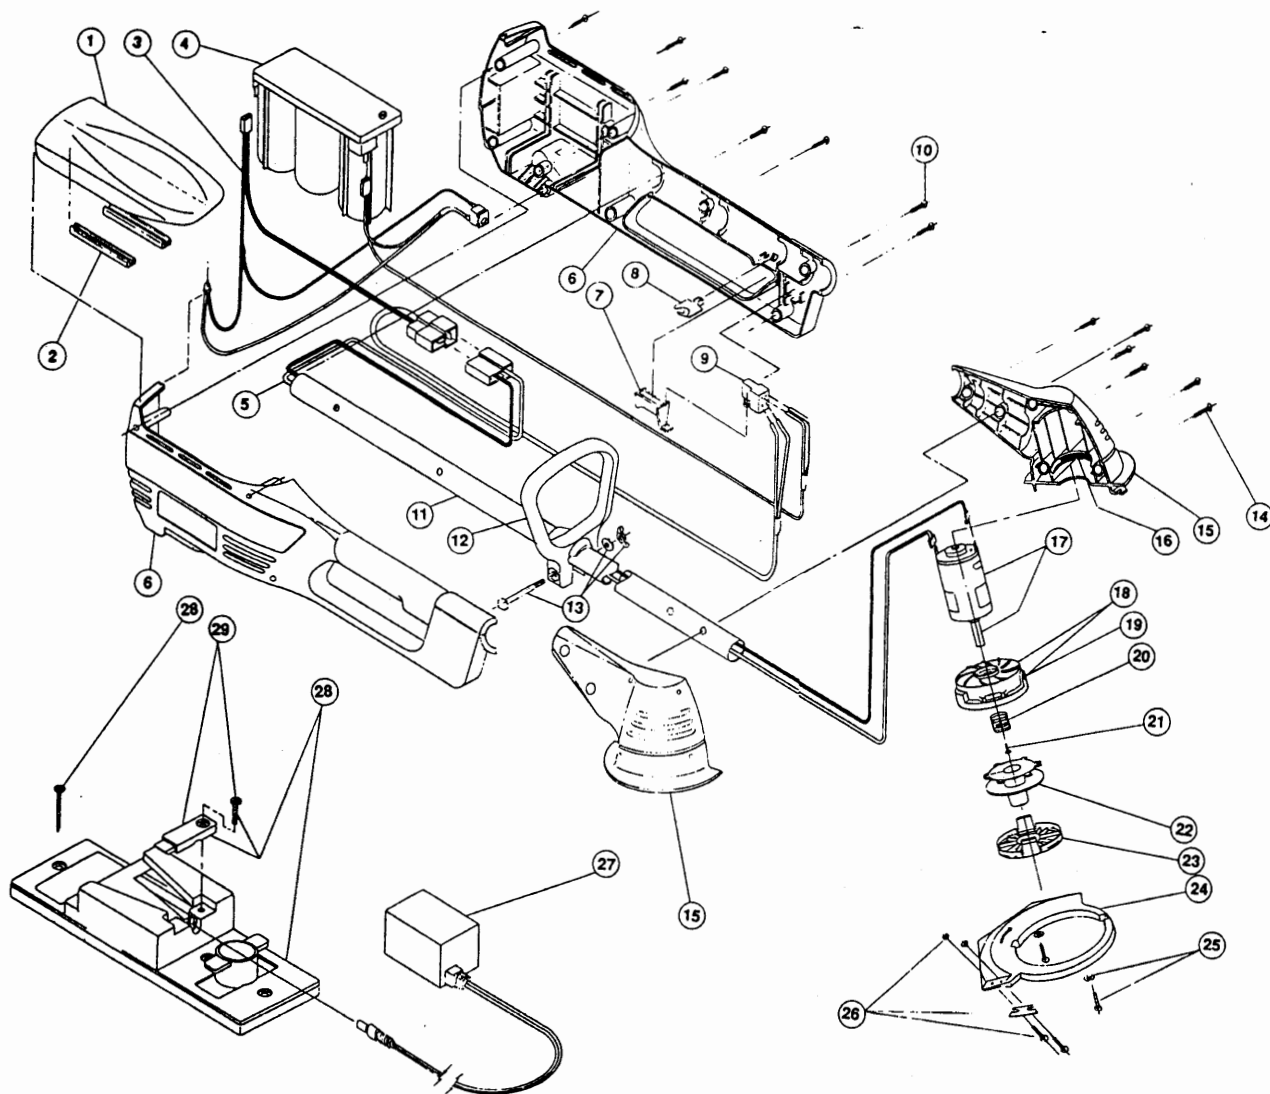

# BATTERY TRIMMER PARTS - MODEL 51330

Item	Part No.	Description	Item	Part No.	Description
1	180411	Battery Door	16	180518	Motor Supports (qty. 2)
2	180363	Battery Cushion Set (qty. 5)	17	180519	Motor
3	180513	Upper Wiring Harness Assembly	18	180372	Outer Spool and Eyelet (includes item 19)
4	180410	Battery	19	180373	Eyelet
5	180513	Lower Wiring Harness Assembly	20	180374	Spring
6	180538	Battery Housing W/Out Decals	21	180375	Screw
7	180151	Trigger	22	180292	Inner Reel and .065 Line
8	180364	Safety Release Switch	23	180376	Reel Cover
9	180150	Switch	24	180293	Guard and Blade Assembly (includes item 26)
10	180300	Housing Screw Set (qty. 11)	25	180520	Guard Mounting Screw and Washer Set
11	180367	Boom Assembly	26	180377	Blade Assembly
12	145819	D-Handle	27	180294	Battery Charger
13	153523	D-Handle Hardware	28	180295	Wall Station Assembly
14	180300	Housing Screw Set	29	180378	Wall Station Clamp and Screw
15	180539	Motor Housing	*	180117	Monofilament Cutting Line (50 ft.)
			*	180327	Cutting Head Assembly (includes items 18-23)
			*		not shown