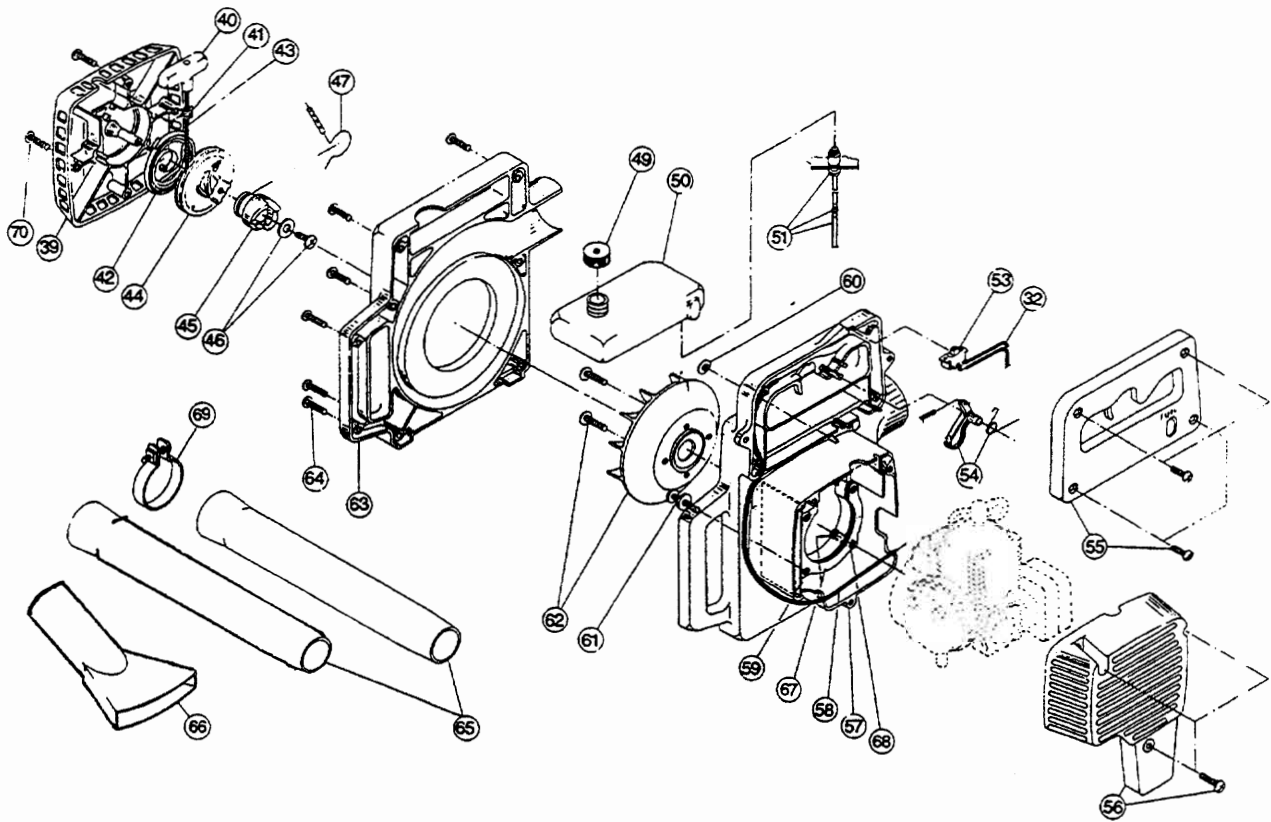

ENGINE PARTS - RYOBI 210r

Item	Part No.	Description	Item	Part No.	Description
1	610311	Spark Plug	29	683385	Flywheel
2	683374	Cylinder Assembly	30	683389	Flywheel Nut Assembly
3	612164	Cylinder Gasket	31	683390	Module Assembly
4	683375	Piston and Rod Assembly	32	683391	Wire Lead Assembly
5	683376	Muffler Assembly	*33	683392	Crankcase Service Assembly (items 21-26)
6	612165	Exhaust Gasket (each)	*34	683393	Engine Gasket Kit
7	683377	Muffler Mounting Bolt Assembly	*35	683394	O.E.M. Carburetor Repair Kit
8	683378	Carburetor/Air Filter Cover	*36	153309	Gasket-Diaphragm Repair Kit
9	612111	Air Cleaner Filter	*37	682507	Piston Ring
10	683379	Mounting Bolt Assembly	*38	610676	Flywheel Key (10 pack)
11	612112	Air Cleaner Base			
12	683380	Choke Lever Assembly			
13	683381	Carburetor Assembly			
14	612113	Carburetor Gasket (10 pack)			
15	147621	Reed Plate Assembly			
16	147622	Reed Assembly			
17	612114	Reed Plate Gasket (10 pack)			
18	683384	Cover Mounting Bolt Assembly			
19	683385	Rear Cover Assembly			
20	612115	Rear Cover Gasket (10 pack)			
21	180002	Power Shaft Assembly			
22	612116	Crankcase			
23	682041	Inner Bearing Assembly			
24	610309	Seal			
25	610308	Outer Bearing			
26	682040	Snap Ring Assembly			
27	683387	Engine Mount Assembly			
28	611063	Ground Tab			

* not shown

The above part numbers are for serial numbers 102077041 and greater.

BLOWER PARTS - RYOBI 210r

Item	Part No.	Description
39	180203	Starter Cover
40	610300	Pull Handle
41	611061	Rope Guide
42	612118	Recoil Spring
43	612119	Rope
44	612120	Starter Pulley
45	612121	Starter Cam
46	683396	Pulley Mounting Screw Assembly
47	612122	Starter Cam Spring
48	180207	Starter Cover Assembly (includes items 39-47, 70)
49	180000	Fuel Cap Assembly
50	180023	Fuel Tank
51	683398	Fuel Line Assembly
53	682542	Switch Assembly
54	683400	Trigger Assembly
55	180204	Handle Cover Assembly
56	683402	Engine Cover Assembly
57	180205	Blower Housing Engine Side
58	683403	Throttle Wire and Housing Assembly