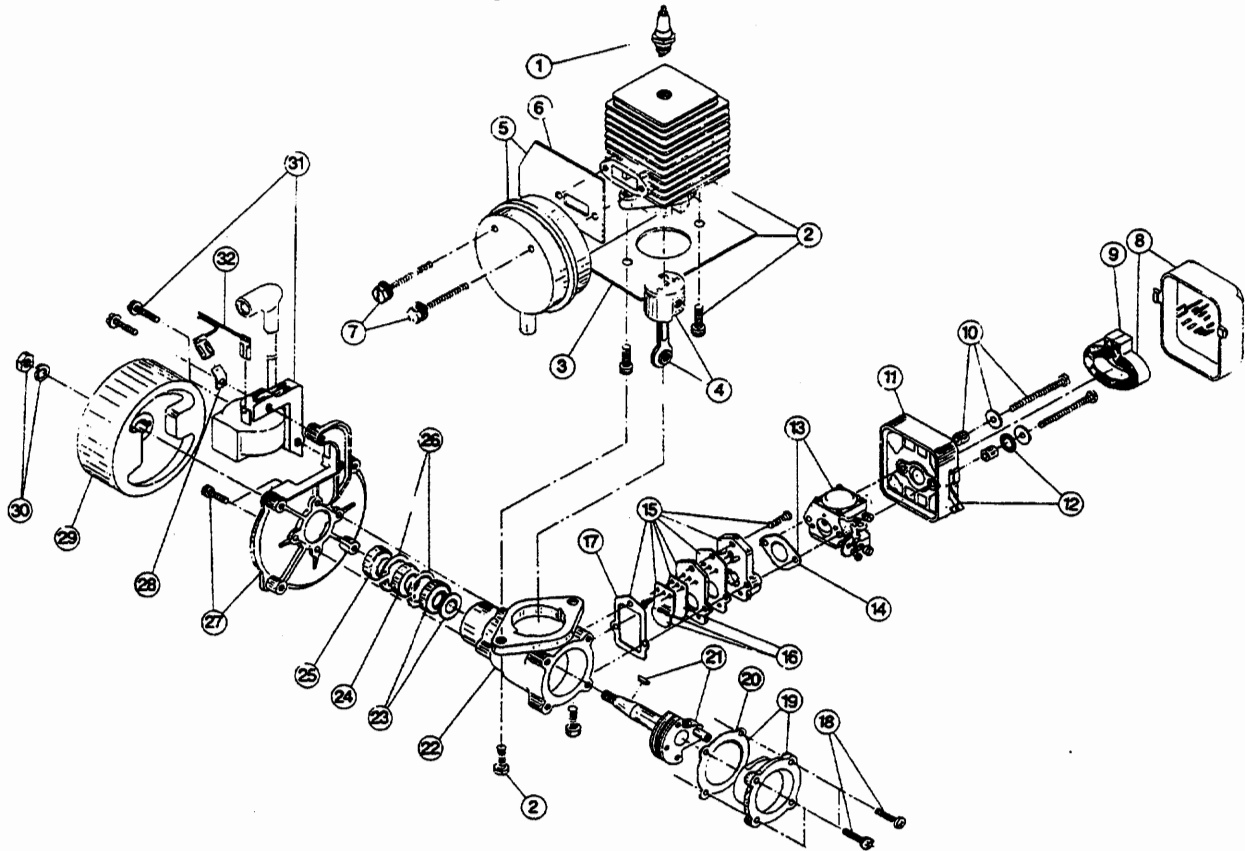

ENGINE PARTS - RYOBI 210r

Item	Part No.	Description	Item	Part No.	Description
1	610311	Spark Plug	29	683385	Flywheel
2	683374	Cylinder Assembly	30	683389	Flywheel Nut Assembly
3	612164	Cylinder Gasket	31	683390	Module Assembly
4	683375	Piston and Rod Assembly	32	683391	Wire Lead Assembly
5	683376	Muffler Assembly	*33	683392	Crankcase Service Assembly (items 21-26)
6	612165	Exhaust Gasket (each)	*34	683393	Engine Gasket Kit
7	683377	Muffler Mounting Bolt Assembly	*35	683394	O.E.M. Carburetor Repair Kit
8	683378	Carburetor/Air Filter Cover	*36	153309	Gasket-Diaphragm Repair Kit
9	612111	Air Cleaner Filter	*37	682507	Piston Ring
10	683379	Mounting Bolt Assembly	*38	610676	Flywheel Key (10 pack)
11	612112	Air Cleaner Base			
12	683380	Choke Lever Assembly			
13	683381	Carburetor Assembly			
14	612113	Carburetor Gasket (10 pack)			
15	147621	Reed Plate Assembly			
16	147622	Reed Assembly			
17	612114	Reed Plate Gasket (10 pack)			
18	683384	Cover Mounting Bolt Assembly			
19	683385	Rear Cover Assembly			
20	612115	Rear Cover Gasket (10 pack)			
21	180002	Power Shaft Assembly			
22	612116	Crankcase			
23	682041	Inner Bearing Assembly			
24	610309	Seal			
25	610308	Outer Bearing			
26	682040	Snap Ring Assembly			
27	683387	Engine Mount Assembly			
28	611063	Ground Tab			

* not shown

The above part numbers are for serial numbers 102077041 and greater.

BLOWER PARTS - RYOBI 210r

Item	Part No.	Description
39	180203	Starter Cover
40	610300	Pull Handle
41	611061	Rope Guide
42	612118	Recoil Spring
43	612119	Rope
44	612120	Starter Pulley
45	612121	Starter Cam
46	683396	Pulley Mounting Screw Assembly
47	612122	Starter Cam Spring
48	180207	Starter Cover Assembly (includes items 39-47, 70)
49	180000	Fuel Cap Assembly
50	180023	Fuel Tank
51	683398	Fuel Line Assembly
53	682542	Switch Assembly
54	683400	Trigger Assembly
55	180204	Handle Cover Assembly
56	683402	Engine Cover Assembly
57	180205	Blower Housing Engine Side
58	683403	Throttle Wire and Housing Assembly