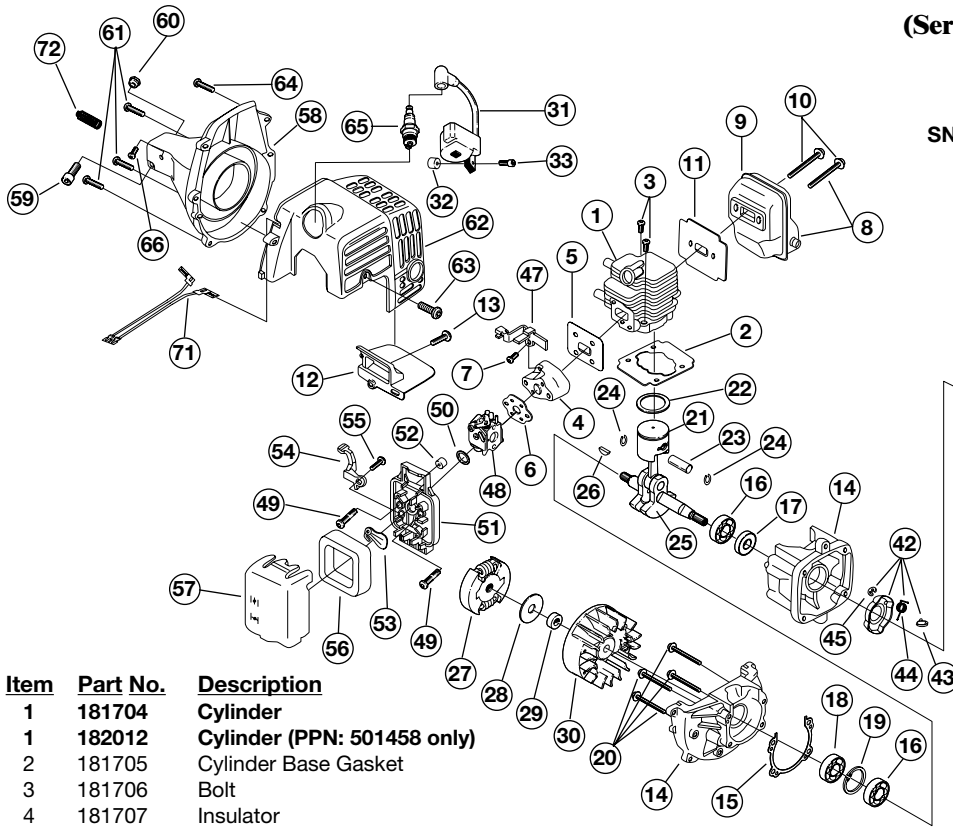

ENGINE PARTS - MODEL 2079r

2-CYCLE GAS TRIMMER

(Serial Number 901180006 and greater)

Unit Serial Decal

SN- Serial Number MDL- Unit Model

PPN- Parent Part Number

Item	Part No.	Description
1	181704	Cylinder
1	182012	Cylinder (PPN: 501458 only)
2	181705	Cylinder Base Gasket
3	181706	Bolt
4	181707	Insulator
5	181708	Insulator Gasket
6	181709	Carburetor Gasket
7	181710	Screw
8	181711	Muffler Assembly (includes 9 & 10)
9	181712	Muffler
10	181713	Screw
11	181714	Muffler Gasket
12	181715	Muffler Plate
13	181716	Screw
14	181717	Crankcase Service Assembly (includes 15 thru 19 & 25)
15	181718	Crankcase Gasket
16	181719	Bearing
17	181720	Oil Seal
18	181721	Oil Seal
19	181722	Snap Ring
20	181723	Screw
21	181724	Piston
21	182013	Piston (PPN: 501458 only)
22	181725	Ring
22	182014	Ring (PPN: 501458 only)
23	181726	Piston Pin
23	182015	Piston Pin (PPN: 501458 only)
24	181727	Snap Ring
25	181728	Crankshaft
25	182016	Crankshaft (PPN: 501458 only)
26	181729	Key
27	181730	Clutch Rotor
28	181074	Clutch Washer
29	181731	Spacer
30	181732	Flywheel Assembly
31	181733	Module Assembly (includes 32 & 33)
32	181734	Spacer
33	181735	Screw
34	181777	Recoil Assembly (includes 35 thru 41)
35	181737	Recoil Case
36	181738	Recoil Pulley
37	181739	Recoil Spring
38	181740	Screw
39	181741	Washer