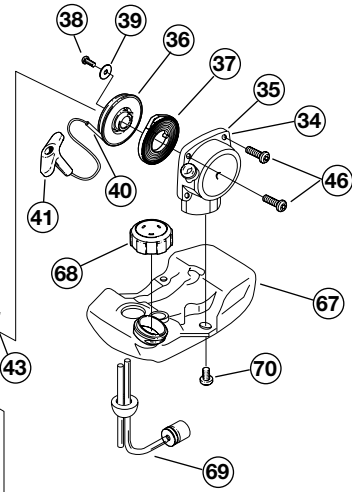

ENGINE PARTS - MODEL 2079r

2-CYCLE GAS TRIMMER

(Serial Number 901180006 and greater)

Unit Serial Decal

SN- Serial Number MDL- Unit Model

PPN- Parent Part Number

Item	Part No.	Description
1	181704	Cylinder
1	182012	Cylinder (PPN: 501458 only)
2	181705	Cylinder Base Gasket
3	181706	Bolt
4	181707	Insulator
5	181708	Insulator Gasket
6	181709	Carburetor Gasket
7	181710	Screw
8	181711	Muffler Assembly (includes 9 & 10)
9	181712	Muffler
10	181713	Screw
11	181714	Muffler Gasket
12	181715	Muffler Plate
13	181716	Screw
14	181717	Crankcase Service Assembly (includes 15 thru 19 & 25)
15	181718	Crankcase Gasket
16	181719	Bearing
17	181720	Oil Seal
18	181721	Oil Seal
19	181722	Snap Ring
20	181723	Screw
21	181724	Piston
21	182013	Piston (PPN: 501458 only)
22	181725	Ring
22	182014	Ring (PPN: 501458 only)
23	181726	Piston Pin
23	182015	Piston Pin (PPN: 501458 only)
24	181727	Snap Ring
25	181728	Crankshaft
25	182016	Crankshaft (PPN: 501458 only)
26	181729	Key
27	181730	Clutch Rotor
28	181074	Clutch Washer
29	181731	Spacer
30	181732	Flywheel Assembly
31	181733	Module Assembly (includes 32 & 33)
32	181734	Spacer
33	181735	Screw
34	181777	Recoil Assembly (includes 35 thru 41)
35	181737	Recoil Case
36	181738	Recoil Pulley
37	181739	Recoil Spring
38	181740	Screw
39	181741	Washer