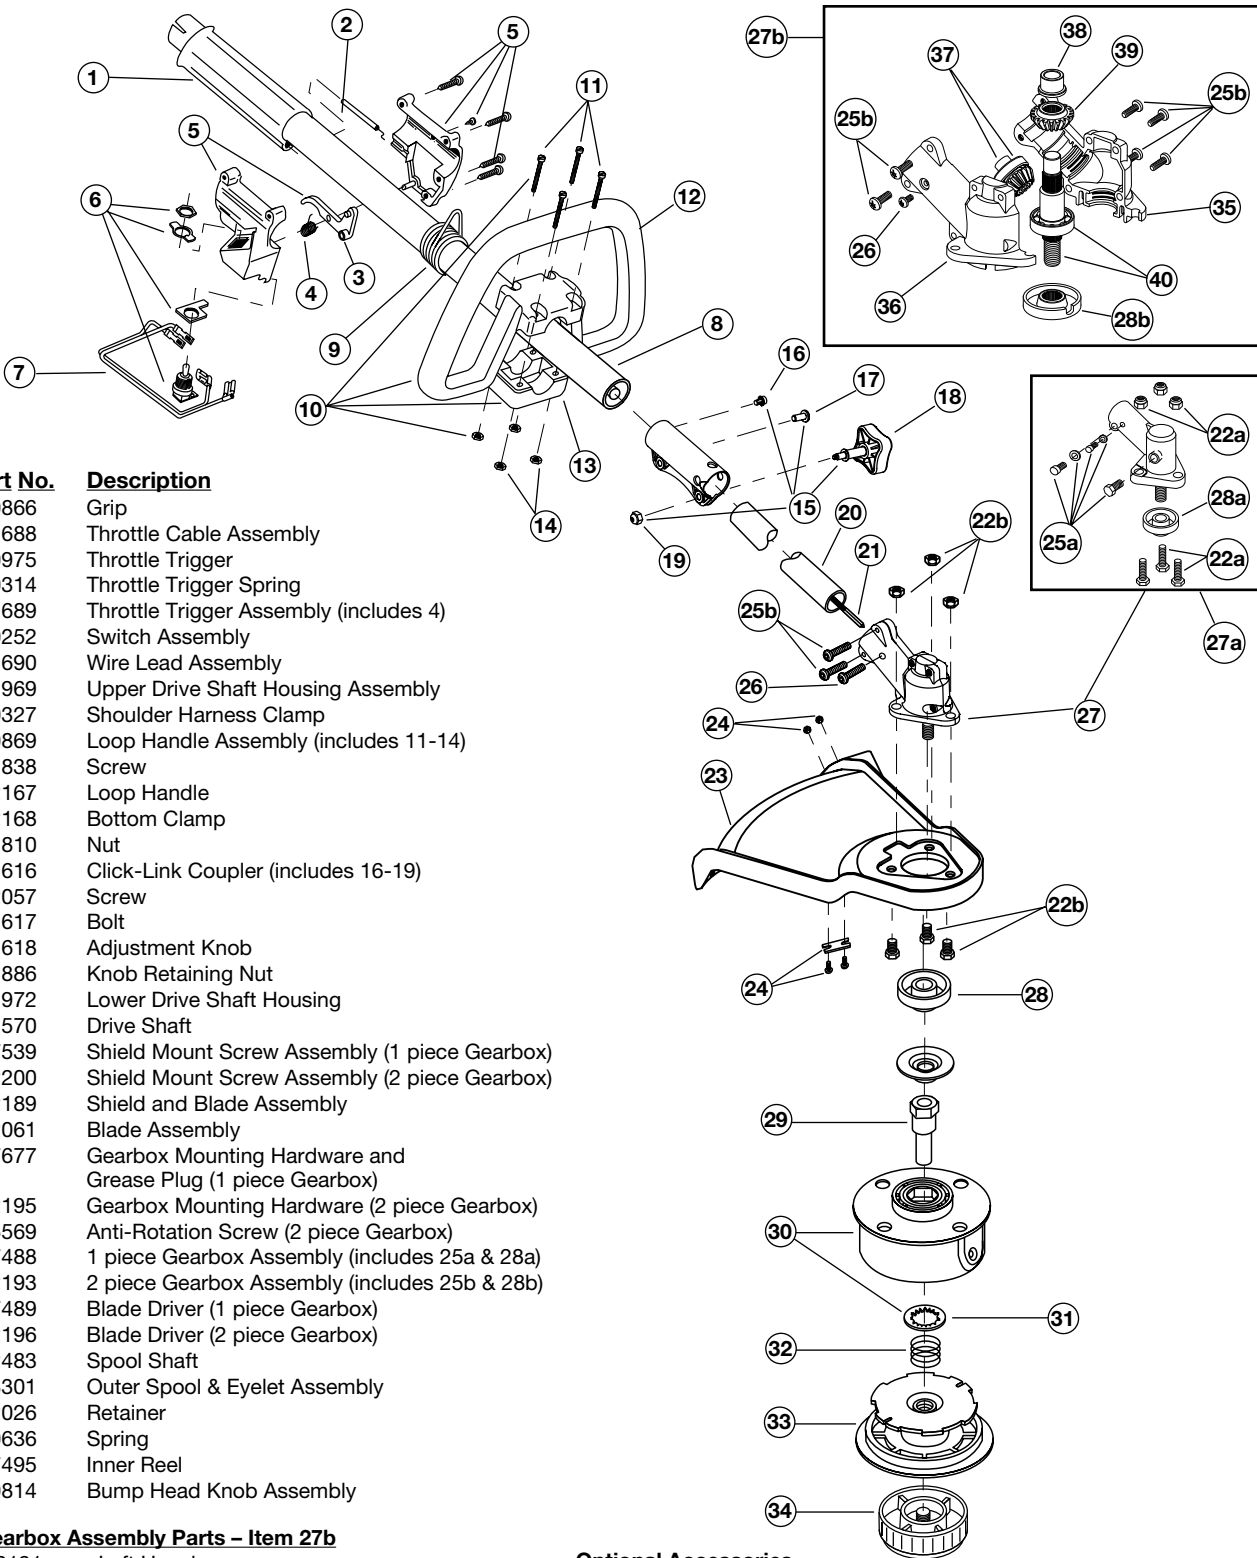

BOOM AND TRIMMER PARTS - MODEL 2079r

2-CYCLE GAS TRIMMER

(Serial Number 901180006 and greater)

Item	Part No.	Description
1	180866	Grip
2	181688	Throttle Cable Assembly
3	180975	Throttle Trigger
4	610314	Throttle Trigger Spring
5	181689	Throttle Trigger Assembly (includes 4)
6	180252	Switch Assembly
7	181690	Wire Lead Assembly
8	181969	Upper Drive Shaft Housing Assembly
9	610327	Shoulder Harness Clamp
10	180869	Loop Handle Assembly (includes 11-14)
11	181838	Screw
12	182167	Loop Handle
13	182168	Bottom Clamp
14	181810	Nut
15	181616	Click-Link Coupler (includes 16-19)
16	182057	Screw
17	181617	Bolt
18	181618	Adjustment Knob
19	181886	Knob Retaining Nut
20	181972	Lower Drive Shaft Housing
21	181570	Drive Shaft
22a	147539	Shield Mount Screw Assembly (1 piece Gearbox)
22b	182200	Shield Mount Screw Assembly (2 piece Gearbox)
23	182189	Shield and Blade Assembly
24	682061	Blade Assembly
25a	147677	Gearbox Mounting Hardware and Grease Plug (1 piece Gearbox)
25b	182195	Gearbox Mounting Hardware (2 piece Gearbox)
26	145569	Anti-Rotation Screw (2 piece Gearbox)
27a	147488	1 piece Gearbox Assembly (includes 25a & 28a)
27b	182193	2 piece Gearbox Assembly (includes 25b & 28b)
28a	147489	Blade Driver (1 piece Gearbox)
28b	182196	Blade Driver (2 piece Gearbox)
29	612483	Spool Shaft
30	683301	Outer Spool & Eyelet Assembly
31	612026	Retainer
32	610636	Spring
33	147495	Inner Reel
34	180814	Bump Head Knob Assembly

2 Piece Gearbox Assembly Parts - Item 27b

35	182191	Left Housing
36	182192	Right Housing
37	182194	Pinion Gear Assembly
38	182199	Output Shaft Bushing
39	182198	Output Shaft Gear
40	182197	Output Shaft Assembly (includes 38 & 39)

Optional Accessories

*	612454	Replacement Line, 0.095 Diameter
*	147345	Reel and Line Assembly
*	147498	Bump Head Assembly (includes 29-34)
*	147543	Ryobi 2-Cycle Motor Oil
*	682075	Shoulder Harness
*	300026	Brush Cutter Accessory Kit

* Items Not Shown