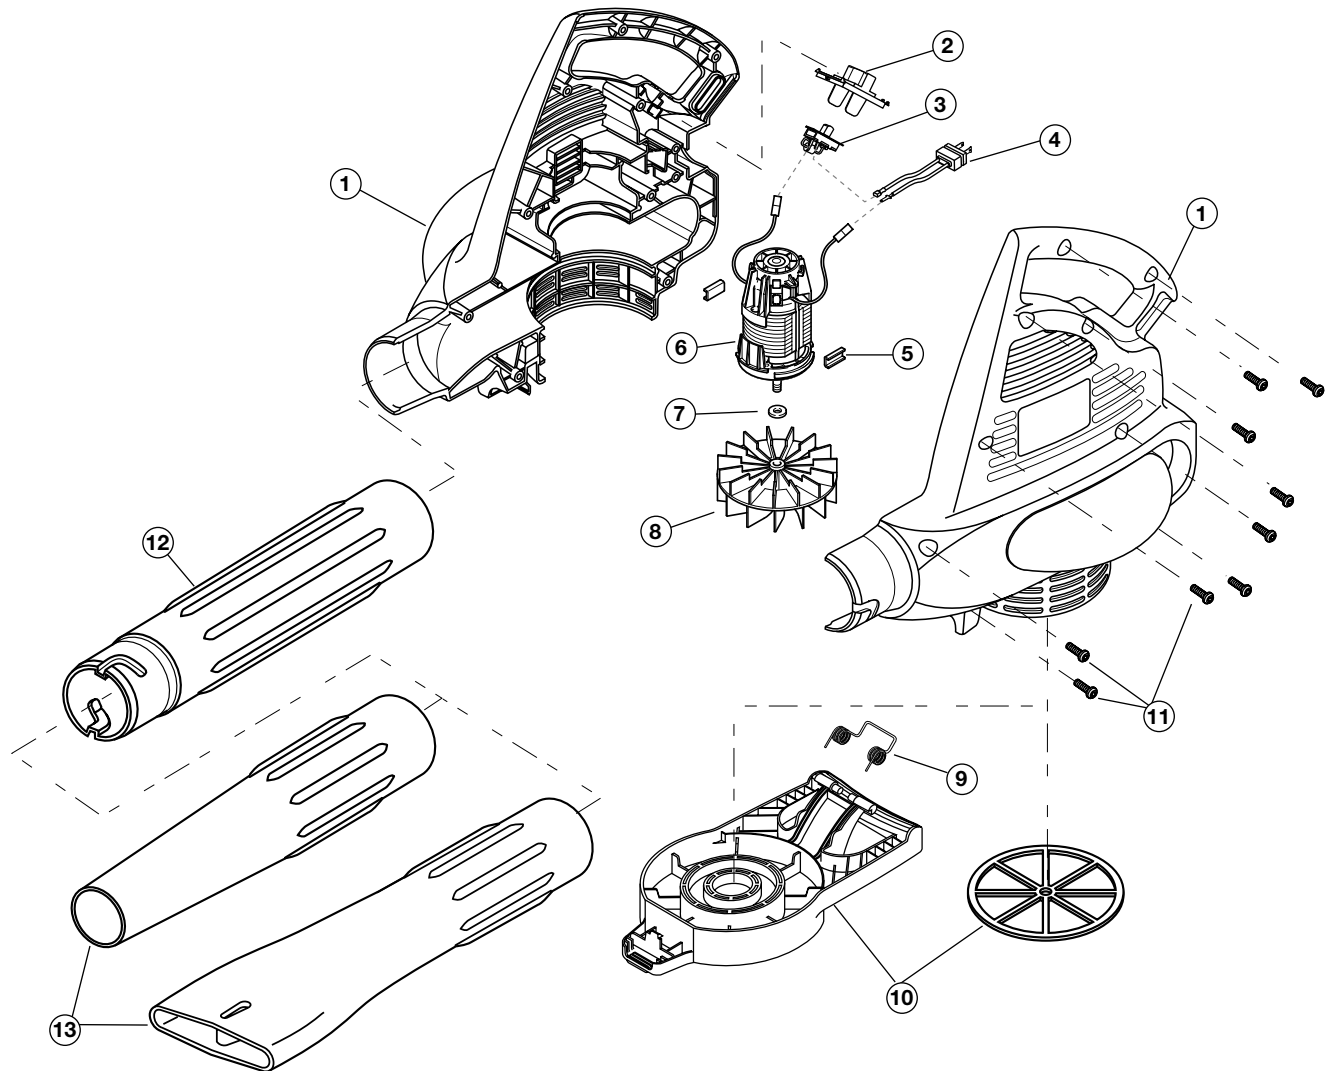

MOTOR AND HOUSING PARTS – MODELS 160r / 170r / 180r & 190r
120 Volt BLOWER, BLOWER / VACUUM
 (Serial Number 204042651 and greater)

Item	Part No.	Description
1	180499	Housing Set (Model 160r Only)
1	180508	Housing Set (Model 170r, 180r & 190r)
2	180500	Switch Cover (Model 160r Only)
2	180509	Switch Cover (Model 170r, 180r & 190r)
3	180501	Switch (Model 160r Only)
3	180510	Switch (Model 170r, 180r & 190r)
4	180502	Power Cord
5	180503	Motor Pad
6	180504	Motor (Model 160r, 170r & 180r)
6	182720	Motor (Model 190r Only)
7	180505	Washer
8	180506	Impeller

Item	Part No.	Description
9	180511	Spring (Model 170r, 180r & 190r)
10	180507	Inlet Cover (Model 160r Only)
10	180512	Inlet Cover w/Handle (Model 170r, 180r & 190r)
11	180300	Screw (11 Pack)
12	180468	Blower Tube
13	180469	Nozzle (flared, Model 160r, 170r & 180r)
13	181947	Nozzle (concentrated, Model 190r Only)