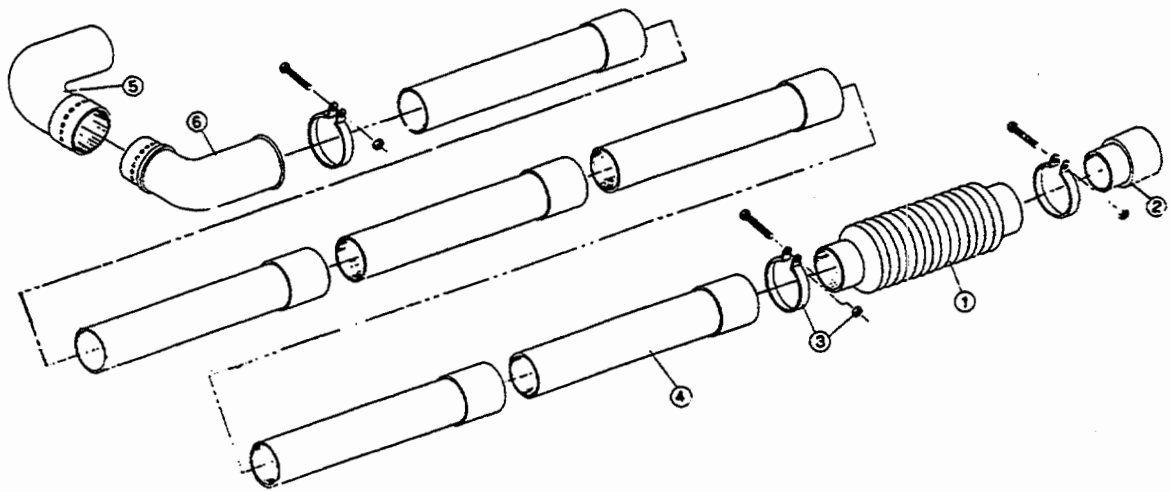

147300-GUTTER CLEAN-OUT KIT

Item	Part No.	Description
1	147504	Flex Extension Tube
2	147507	Adapter Tube Assembly
3	683424	Clamp Assembly
4	683426	Extension Tube
5	147505	Elbow Tube 90°
6	147506	Elbow Tube 80°