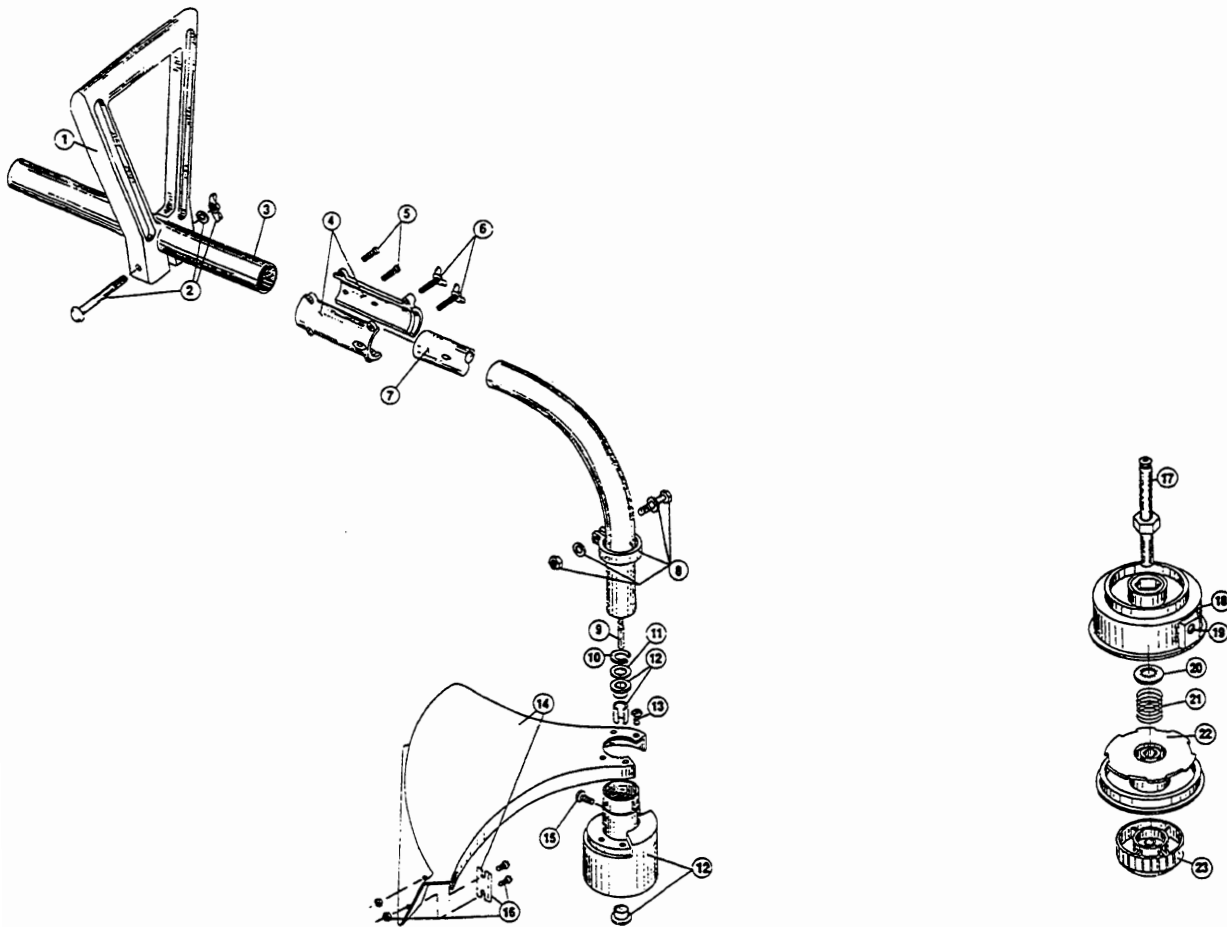

Item	Part No.	Description
1	180300	Motor Cover Screw Set
2	145569	Anti-Rotation Screw
3	180301	Motor Housing Assembly
4	180302	Two-Speed Switch Assembly
5	180150	Switch Assembly
6	180151	Trigger
7	180305	Terminal Block
8	612468	Spring

Item	Part No.	Description
9	180152	Driver
10	180154	Motor
11	180155	Cooling Fan
12	180156	Power Cord

The above part numbers are for serial numbers 203008601 and greater.

# BOOM & TRIMMER PARTS - RYOBI 130r

Item	Part No.	Description
1	145568	D-Handle
2	153317	D-Handle Hardware Assembly
3	180309	Upper Drive Shaft Housing Assembly
4	683605	Split-Boom Coupling Set
5	683606	Coupling Bolt Assembly
6	683607	Adjustment Knob Set
7	683604	Lower Drive Shaft Housing Assembly
8	153597	Lower Clamp Assembly
9	683608	Lower Flexible Drive Shaft
10	145570	Retaining Ring
11	145567	Washer
12	153312	Bushing Housing Assembly
13	153318	Guard Mounting Screw Assembly
14	683274	Guard and Blade Assembly
15	145569	Anti-Rotation Screw
16	682601	Blade Assembly
17	153313	Spool Shaft
18	153619	Outer Spool and Eyelet Assembly

Item	Part No.	Description
19	145566	Eyelet
20	610660	Retainer (10 pack)
21	610317	Spring
22	153600	Inner Reel
23	153066	Bump Head Knob Assembly

- Optional Accessories**
- \* 610375 Monofil Cutting Line, (50 ft.)
  - \* 153577 Spool and Line, (30 ft.)
  - \* 682075 Shoulder Strap Assembly
  - \* 147823 Replacement Head Assembly (items 12, 14-27)
  - \* not shown