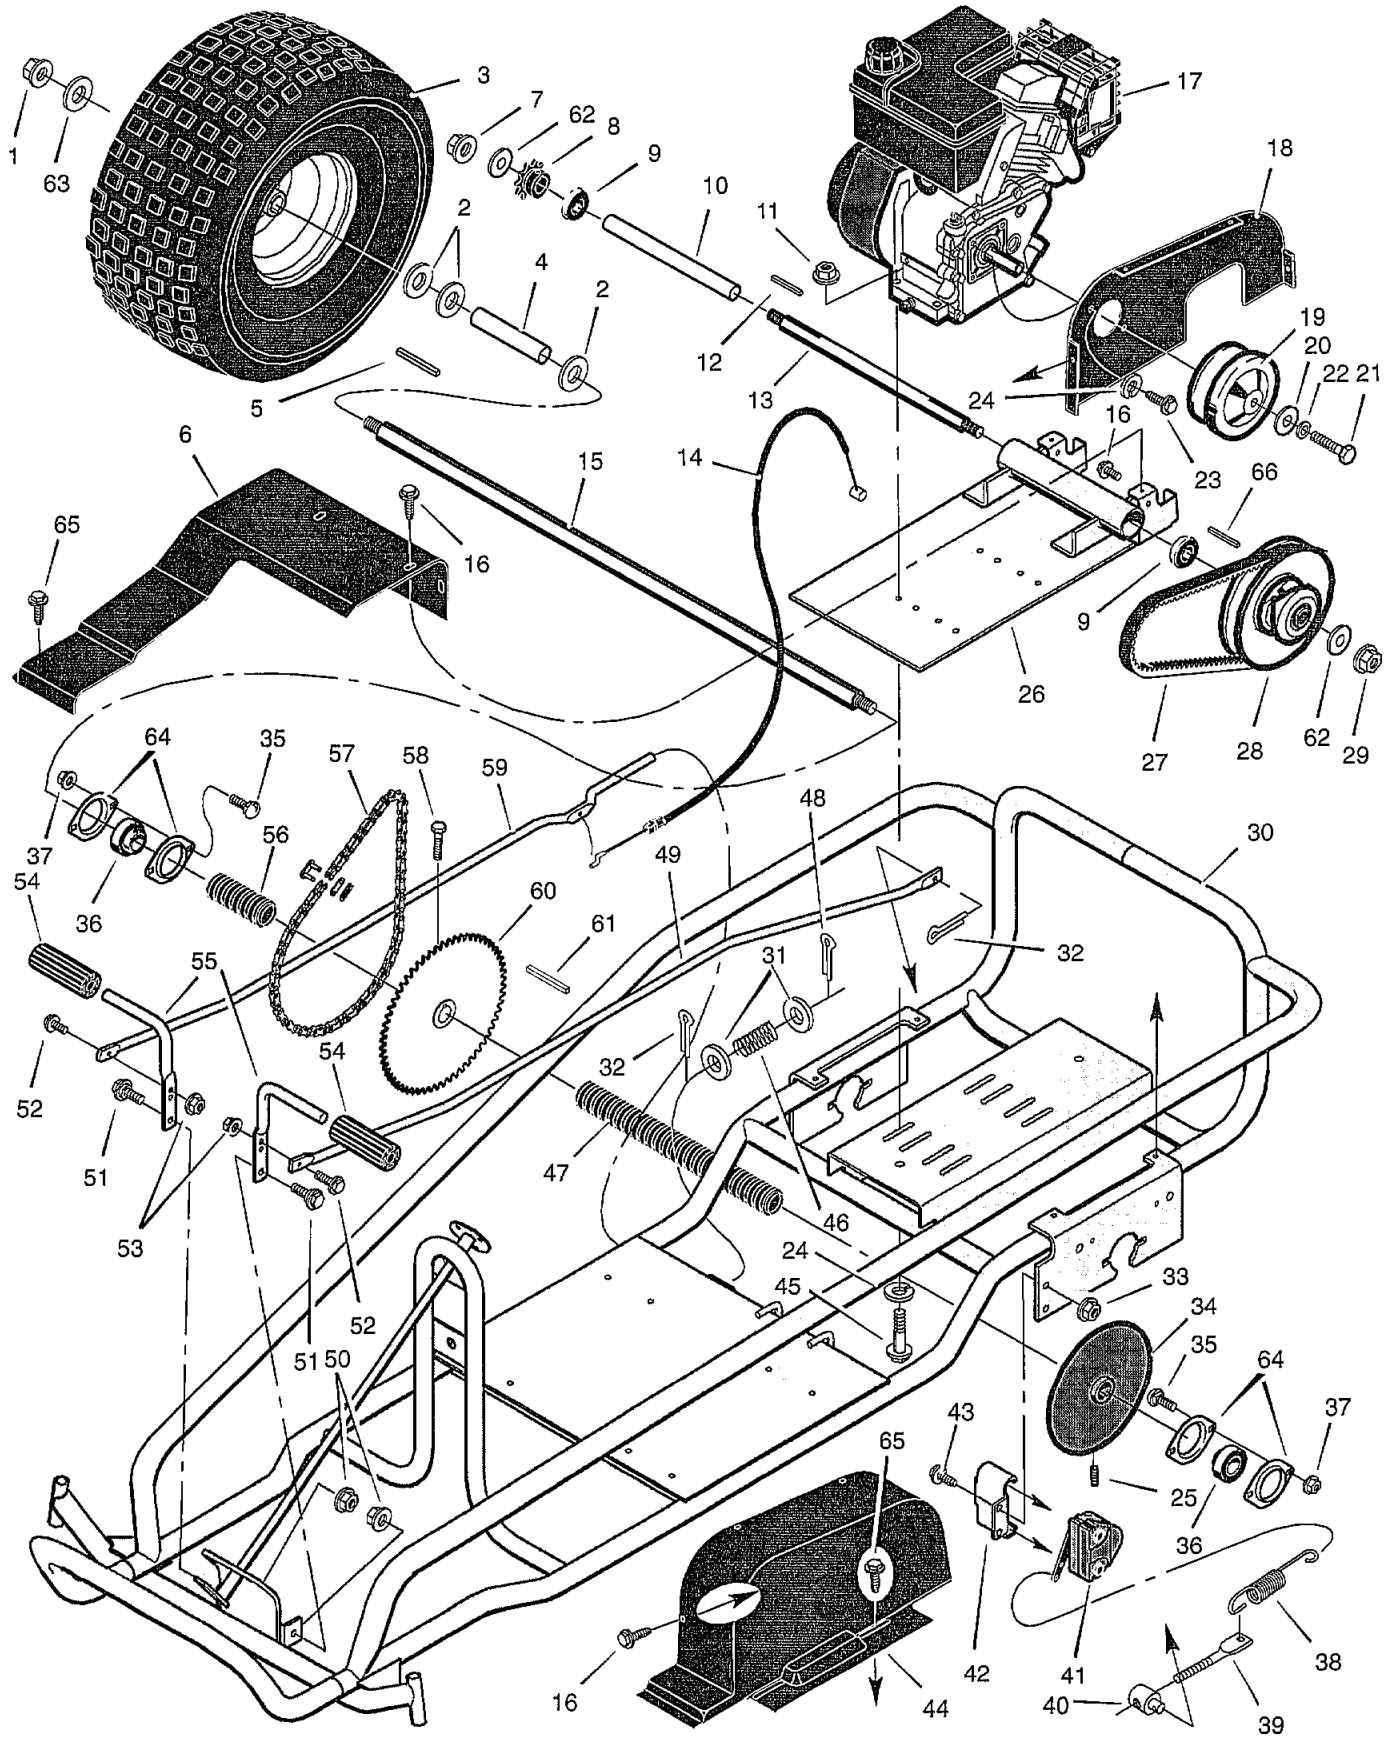

MURRAY GO-KART DRIVE

REPAIR PARTS MODEL GT60503x92A

MURRAY GO-KART DRIVE

REPAIR PARTS MODEL GT60503x92A

Key No.	Description	Part No.	Key No.	Description	Part No.
1	Nut, Axle	15x126	33	Nut, Flange	15x84
2	Washer	17x193	34	Brake, Disc	680242
3	Wheel and Tire Assembly, Rear	680237	35	Bolt, Carriage	2x64
—	Tire 18 x 9.50-8	776930	36	Bearing Assembly, Axle	680162
—	Tube	407049	37	Nut, Flange	15x88
—	Valve Stem	24373	38	Spring, Extension	165x139
4	Tube, Axle Spacer	252x53Z	39	Link	680252
5	Key, Square	680260	40	Nut, Adjuster	21920
6	Cover, Chain	680227	41	Brake Assembly, Caliper	680287
7	Nut, Flange	15x128		Pads, Caliper Brake	776938
8	Sprocket	680163	42	Bracket, Brake	680244
9	Bearing	680161	43	Bolt	2x90
10	Spacer, Bearing Tube	680249	44	Cover, Torque Converter	680225
11	Nut, Flange	15x79	45	Bolt	1x98
12	Key, Square	680259	46	Spring	164x32
13	Shaft, Secondary Drive	680222	47	Cover, Axle	680254
14	Cable, Accelerator	680093	48	Pin, Cotter	30x49
15	Axle	680317	49	Rod, Brake	680261E549
16	Screw	26x263	50	Nut, Flange	15x84
17	Engine *	*	51	Bolt, Shoulder	9x51
18	Plate, Torque Converter	680228E549	52	Bolt, Shoulder	9x65
19	Driver, Torque Converter	680167	53	Nut, Flange	15x89
20	Washer	17x146 Z	54	Pedal	21544
21	Bolt	1x66	55	Arm, Pedal	680286E549
22	Lockwasher	18x15	56	Cover, Axle	680255
23	Screw	1x62	57	Chain & Master Link	776925
24	Lockwasher	18x16	58	Bolt	1x160
25	Screw, Set	1x160	59	Rod, Accelerator	680262E549
26	Plate Assembly, Engine	680219E549	60	Sprocket	680221
27	Belt, Torque Converter	37x98	61	Key, Square	680260
28	Driven, Torque Converter	680166	62	Washer	17x100
29	Nut, Flange	15x128	63	Washer	17x192
30	Chassis and Frame Assembly	680220E549	64	Retainer	680122
31	Washer	17x53 Z	65	Screw	26x274
32	Pin, Cotter	30x20	66	Key	680273

* Parts are available from an Engine Authorized Service Center. See "Engines, Gasoline" or "Gasoline Engines" in the yellow pages of the telephone directory.