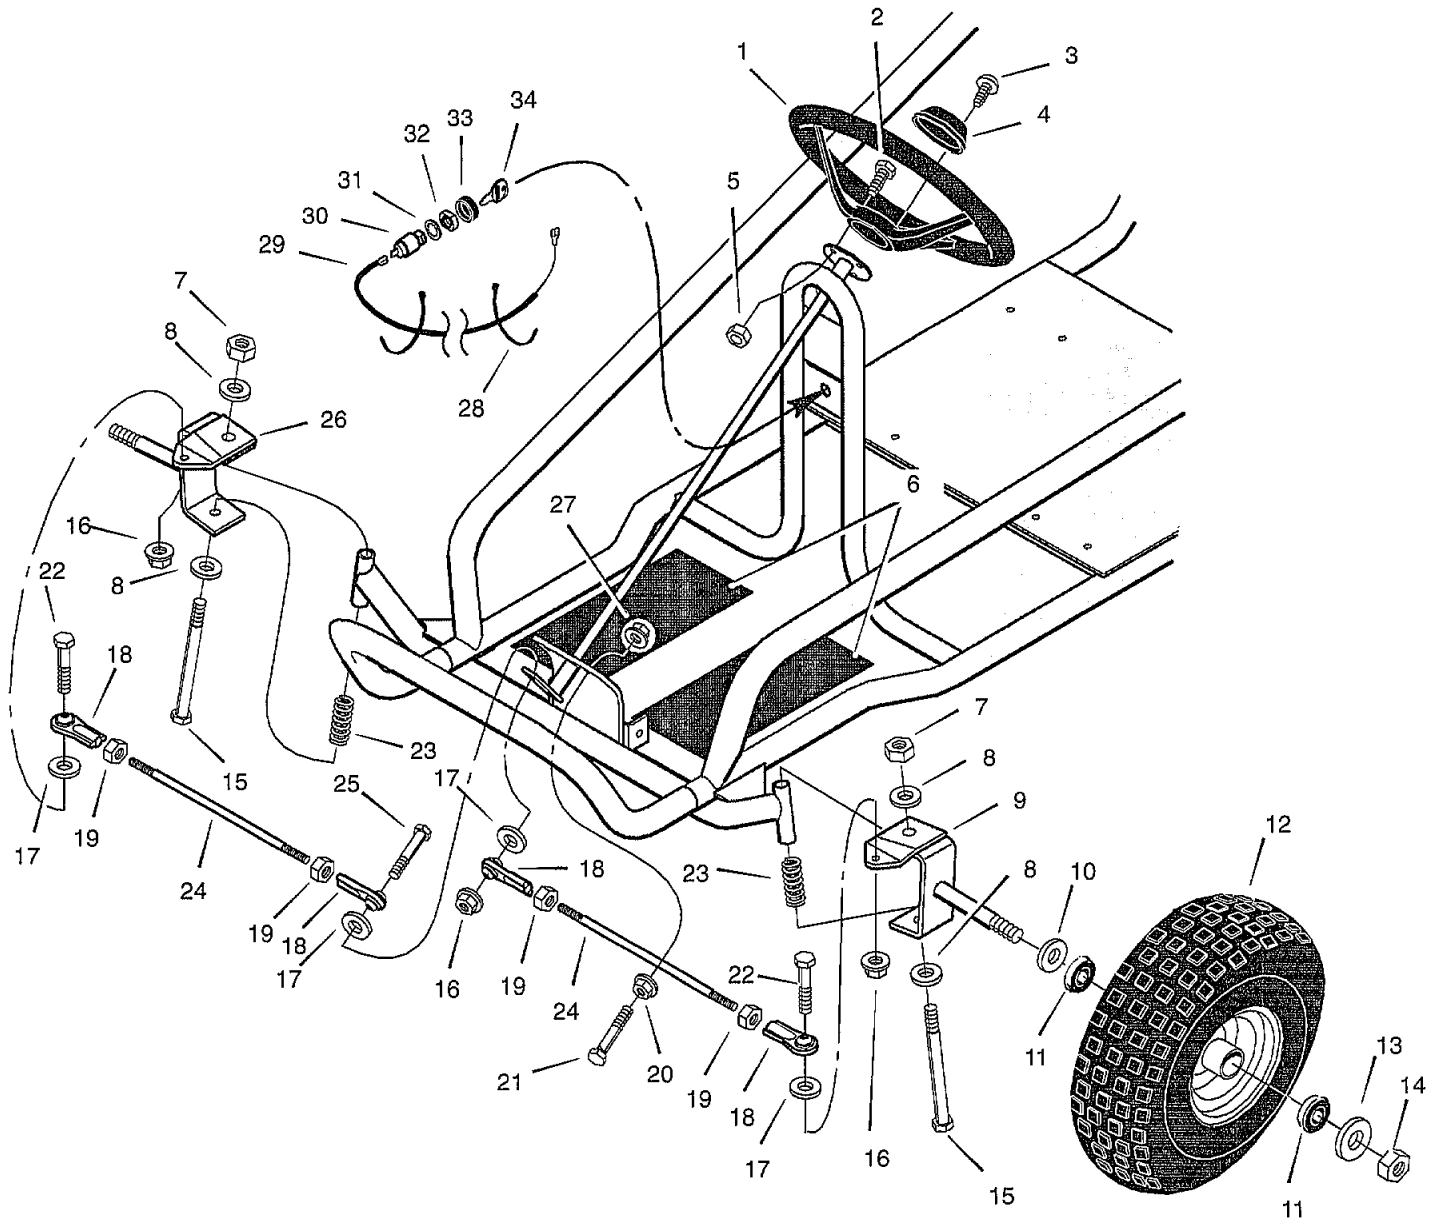

MURRAY GO-KART STEERING

REPAIR PARTS MODEL GT60503x92A

MURRAY GO-KART STEERING

REPAIR PARTS MODEL GT60503x92A

Key No.	Description	Part No.	Key No.	Description	Part No.
1	Wheel, Steering	680246	17	Washer	17x53 Z
2	Bolt	1x71	18	End, Tie Rod	680070
3	Screw	26x285	19	Nut	15x33
4	Cap, Steering Wheel	680060	20	Nut, Flange	15x134
5	Nut	15x89	21	Bolt	1x167
6	Mat	680165	22	Bolt	1x108
7	Nut	15x41	23	Spring, Compression	164x33
8	Washer	17x102	24	Rod, Tie	680248 Z
9	Spindle Assembly, Left	680215E549	25	Bolt	1x87
10	Spacer	740173	26	Spindle Assembly, Right	680214E549
11	Bearing	680106	27	Nut, Flange	15x112
12	Wheel and Tire, Front	680236	28	Strap, Tie	71372
	Tire 145 / 70-6	776931	29	Harness, Wire	680245
	Tube	407047	30	Switch, Recoil Start	23665
	Valve Stem	24373	31	Washer	19x40
13	Washer	17x197	32	Nut	91489
14	Nut, Axle	15x128	33	Cap	91488
15	Bolt	1x166	34	Key	672220
16	Nut, Flange	15x84