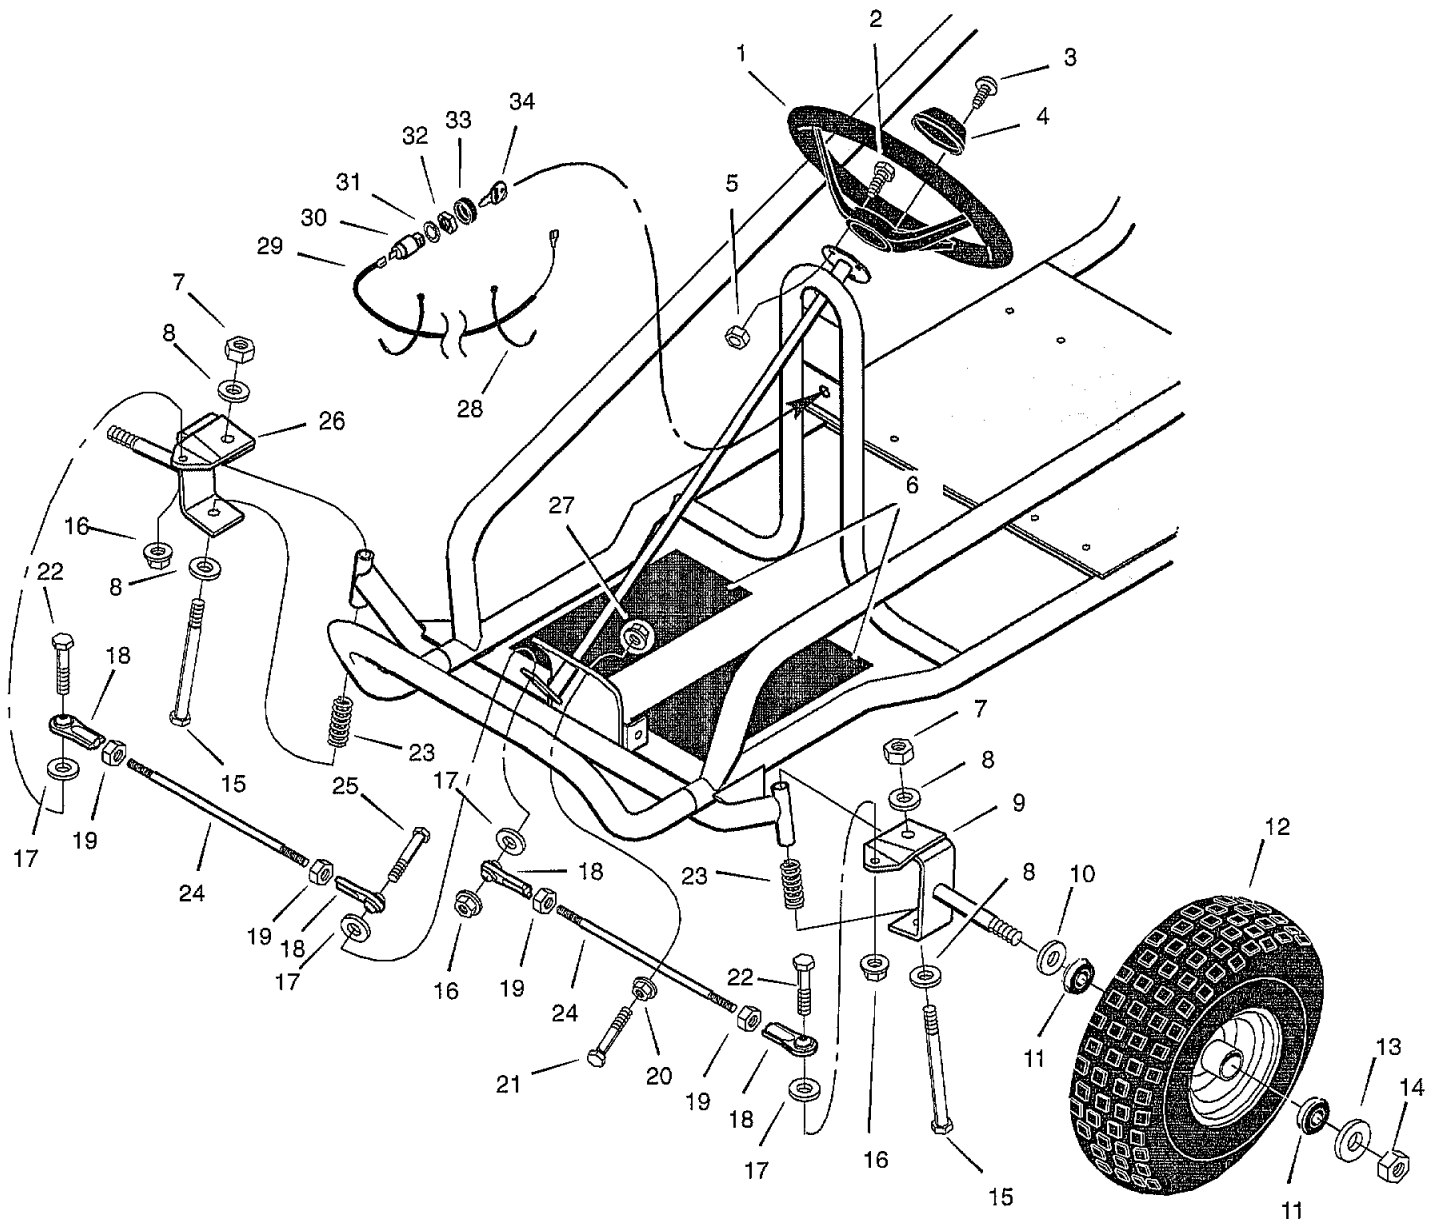

REPAIR PARTS

MURRAY GO-KART STEERING

MODEL GT60501x92E

REPAIR PARTS

MURRAY GO-KART STEERING

MODEL GT60501X92E

Key No.	Description	Part No.	Key No.	Description	Part No.
1	Wheel, Steering	680246	17	Washer	17x53 Z
2	Bolt	1x71	18	End, Tie Rod	680070
3	Screw	26x285	19	Nut	15x33
4	Cap, Steering Wheel	680060	20	Nut, Flange	15x134
5	Nut	15x89	21	Bolt	1x167
6	Mat	680165	22	Bolt	1x108
7	Nut	15x41	23	Spring, Compression	164x33
8	Washer	17x102	24	Rod, Tie	680248 Z
9	Spindle Assembly, Left	680215E549	25	Bolt	1x87
10	Spacer	740173	26	Spindle Assembly, Right	680214E549
11	Bearing	680106	27	Nut, Flange	15x112
12	Wheel and Tire, Front	680236	28	Strap, Tie	71372
	Tire 145 / 70-6	776931	29	Harness, Wire	680245
	Tube	407047	30	Switch, Recoil Start	23665
	Valve Stem	24373	31	Washer	19x40
13	Washer	17x197	32	Nut	91489
14	Nut, Axle	15x128	33	Cap	91488
15	Bolt	1x166	34	Key	672220
16	Nut, Flange	15x84