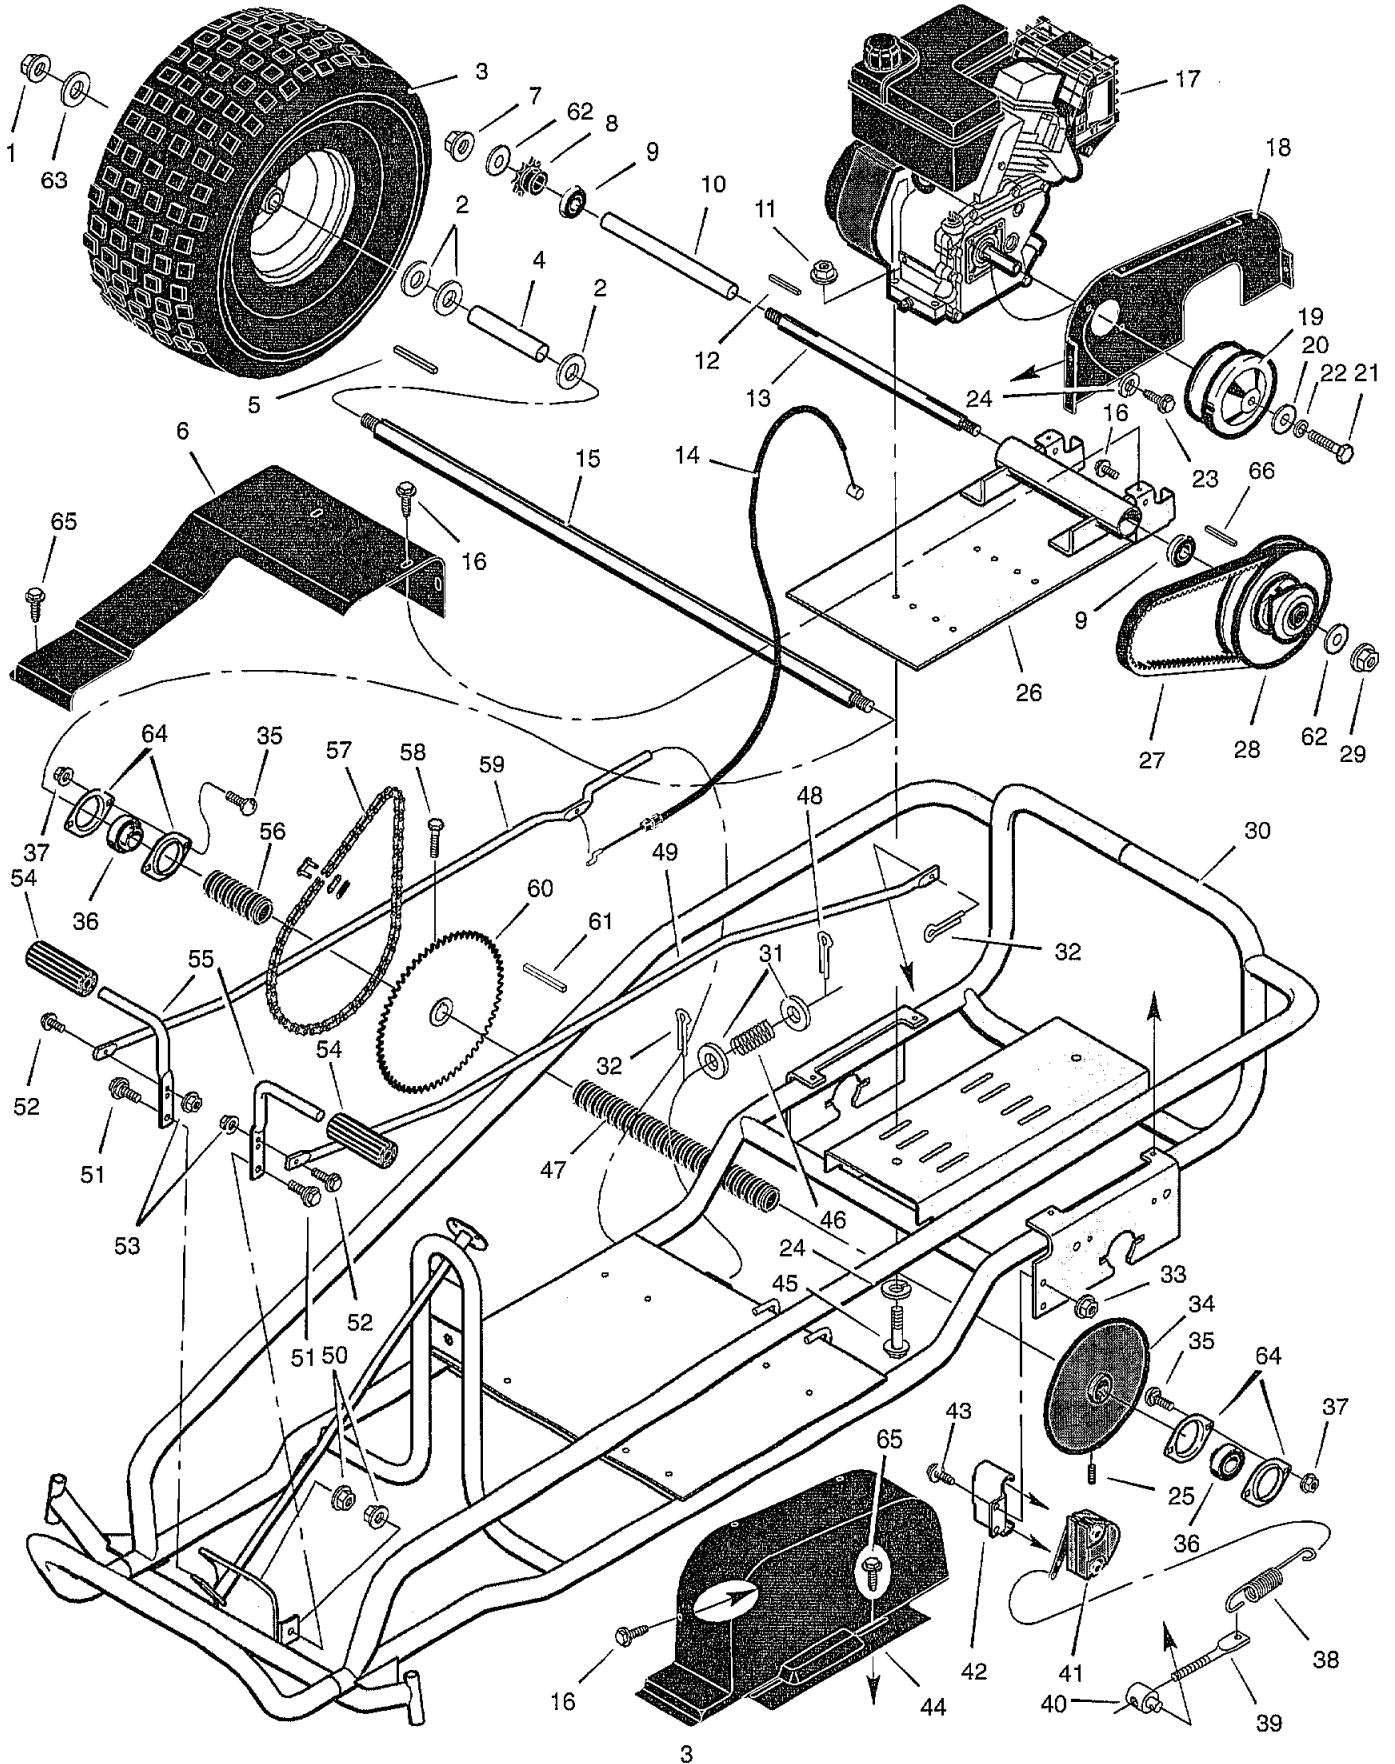

REPAIR PARTS

MURRAY GO-KART DRIVE

MODEL GT60501x92E

REPAIR PARTS

MURRAY GO-KART DRIVE

MODEL GT60501x92E

Key No.	Description	Part No.	Key No.	Description	Part No.
1	Nut, Axle	15x126	33	Nut, Flange	15x84
2	Washer	17x193	34	Brake, Disc	680242
3	Wheel and Tire Assembly, Rear	680237	35	Bolt, Carriage	2x64
—	Tire 18 x 9.50-8	776930	36	Bearing Assembly, Axle	680162
—	Tube	407049	37	Nut, Flange	15x88
—	Valve Stem	24373	38	Spring, Extension	165x139
4	Tube, Axle Spacer	252x53Z	39	Link	680252
5	Key, Square	680260	40	Nut, Adjuster	21920
6	Cover, Chain	680227	41	Brake Assembly, Caliper	680287
7	Nut, Flange	15x128		Pads, Caliper Brake	776938
8	Sprocket	680163	42	Bracket, Brake	680244
9	Bearing	680161	43	Bolt	2x90
10	Spacer, Bearing Tube	680249	44	Cover, Torque Converter	680225
11	Nut, Flange	15x79	45	Bolt	1x98
12	Key, Square	680259	46	Spring	164x32
13	Shaft, Secondary Drive	680222	47	Cover, Axle	680254
14	Cable, Accelerator	680093	48	Pin, Cotter	30x49
15	Axle	680317	49	Rod, Brake	680261E549
16	Screw	26x263	50	Nut, Flange	15x84
17	Engine *	*	51	Bolt, Shoulder	9x51
18	Plate, Torque Converter	680228E549	52	Bolt, Shoulder	9x65
19	Driver, Torque Converter	680167	53	Nut, Flange	15x89
20	Washer	17x146 Z	54	Pedal	21544
21	Bolt	1x66	55	Arm, Pedal	680286E549
22	Lockwasher	18x15	56	Cover, Axle	680255
23	Screw	1x62	57	Chain & Master Link	776925
24	Lockwasher	18x16	58	Bolt	1x160
25	Screw, Set	1x160	59	Rod, Accelerator	680262E549
26	Plate Assembly, Engine	680219E549	60	Sprocket	680221
27	Belt, Torque Converter	37x98	61	Key, Square	680260
28	Driven, Torque Converter	680166	62	Washer	17x100
29	Nut, Flange	15x128	63	Washer	17x192
30	Chassis and Frame Assembly	680220E549	64	Retainer	680122
31	Washer	17x53 Z	65	Screw	26x274
32	Pin, Cotter	30x20	66	Key	680273

* Parts are available from an Engine Authorized Service Center. See "Engines, Gasoline" or "Gasoline Engines" in the yellow pages of the telephone directory.