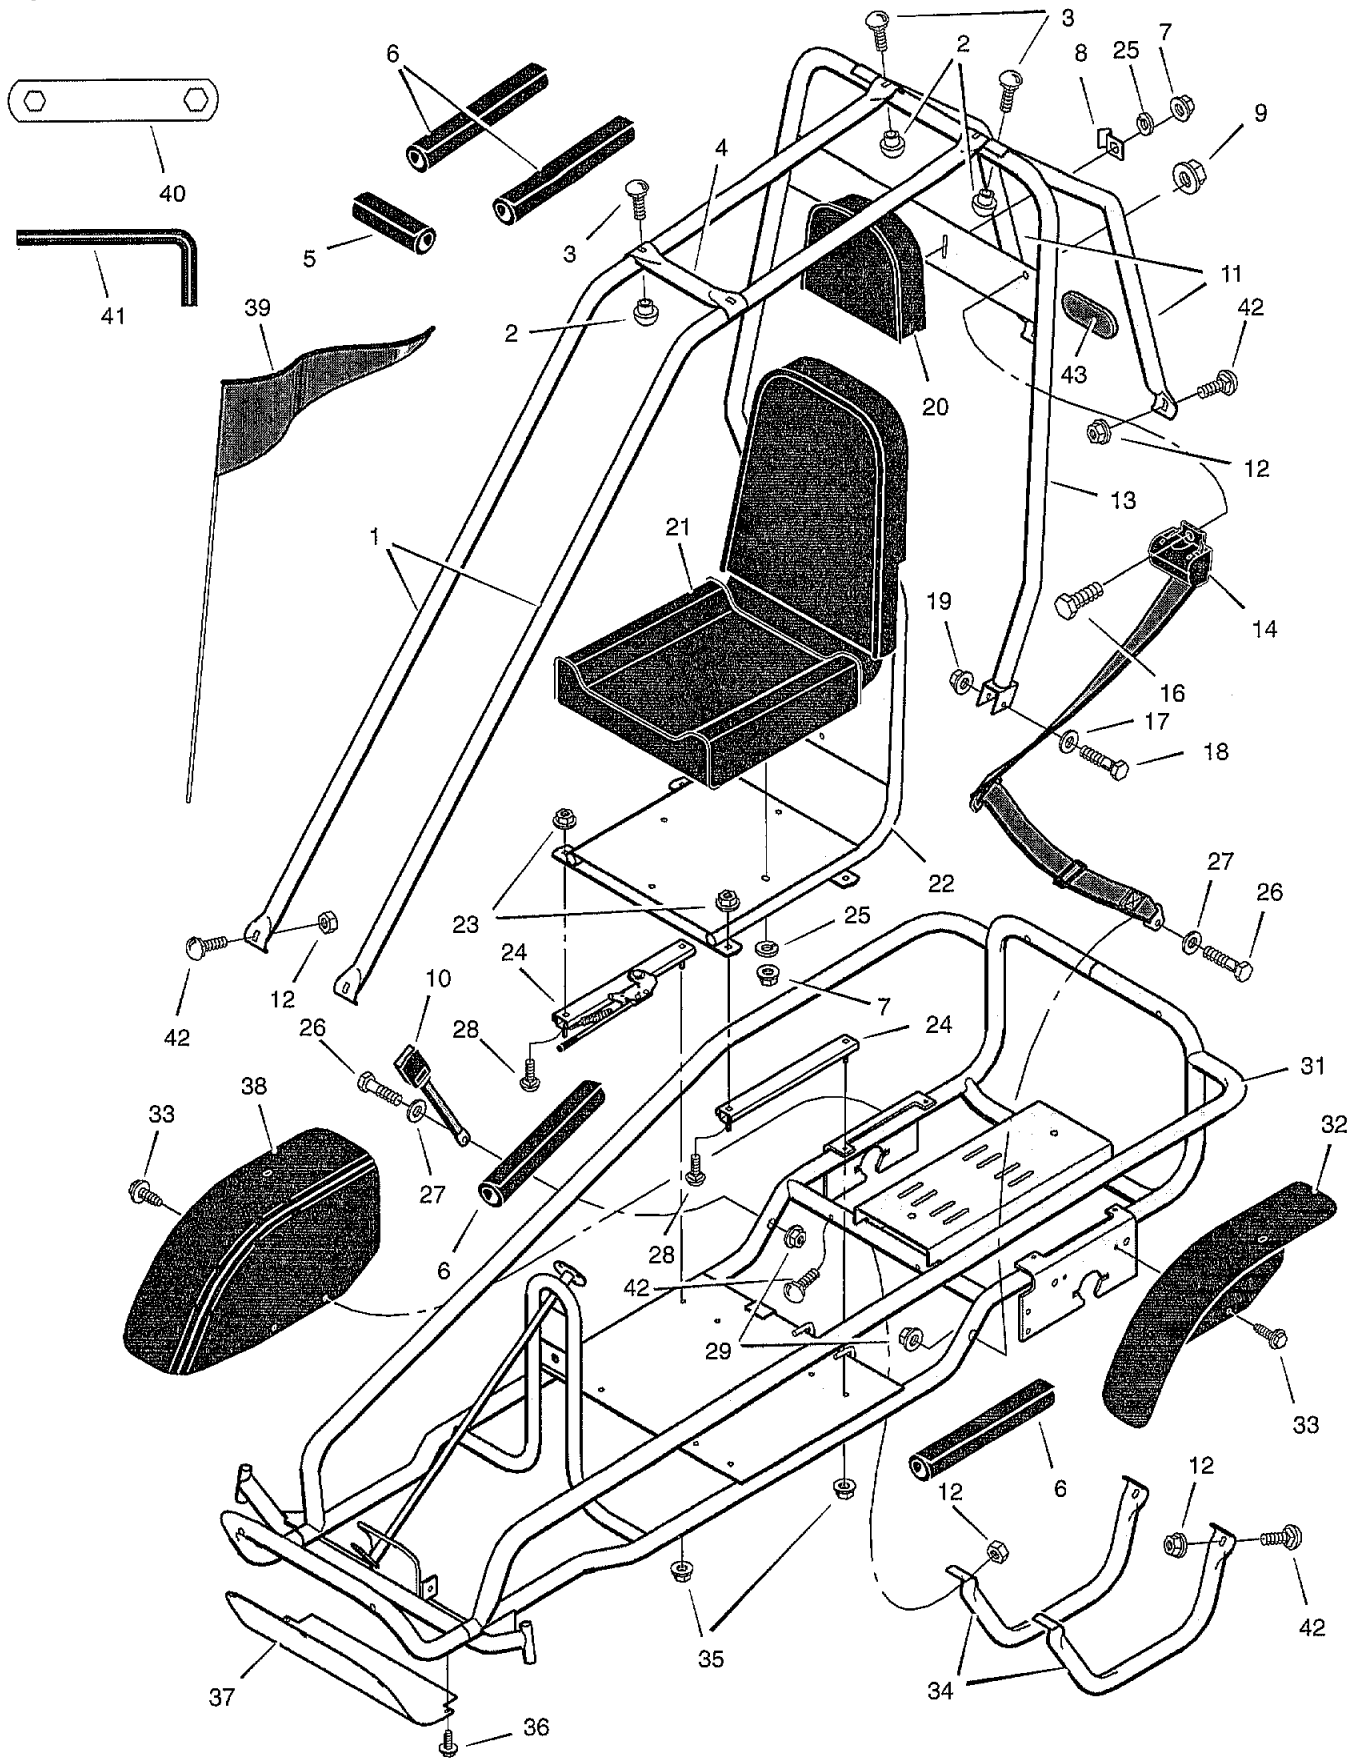

REPAIR PARTS

MURRAY GO-KART BODY

MODEL GT60501x92E

REPAIR PARTS

MURRAY GO-KART BODY

MODEL GT60501x92E

Key No.	Description	Part No.	Key No.	Description	Part No.
1	Frame Tubes	680289E549	23	Nut, Flange	15x79
2	Nut, Barrel	15x135	24	Bracket, Seat Adjustment	680164
3	Bolt, Carriage	2x83	25	Washer	18x32
4	Tube, Cross Brace	680189E549	26	Bolt	1x87
5	Pad, Tube	680267	27	Washer	17x53 Z
6	Pad, Tube	680266	28	Bolt, Carriage	2x64
7	Nut, Flange	15x82	29	Nut, Flange	15x84
8	Bracket, Flag	680036 Z	31	Chassis and Frame Assembly	680220E549
9	Nut, Flange	15x136	32	Fender, Left	680224
10	Belt, Seat – Cable Anchor	680314	33	Screw	26x274
11	Frame Tube, Rear	680188E549	34	Tube, Bottom	680168E549
12	Nut	15x123	35	Nut, Flange	15x88
13	U-Tube Assembly	680217E549	36	Screw	26x263
14	Belt, Seat – Retractor	680316	37	Floorpan, Front	680195E549
16	Bolt, Shoulder	9x66	38	Fender, Right	680223
17	Washer	17x44	39	Flag	680073
18	Bolt	1x120	40	Wrench, Assembly	680230 Z
19	Nut, Flange	15x79	41	Wrench, Hex	680274
20	Headrest	680258	42	Bolt, Carriage	2x91
21	Seat	680301	43	Reflector	680059
22	Frame Assembly, Seat	680178E549	—	Book, Instruction	F-000307L