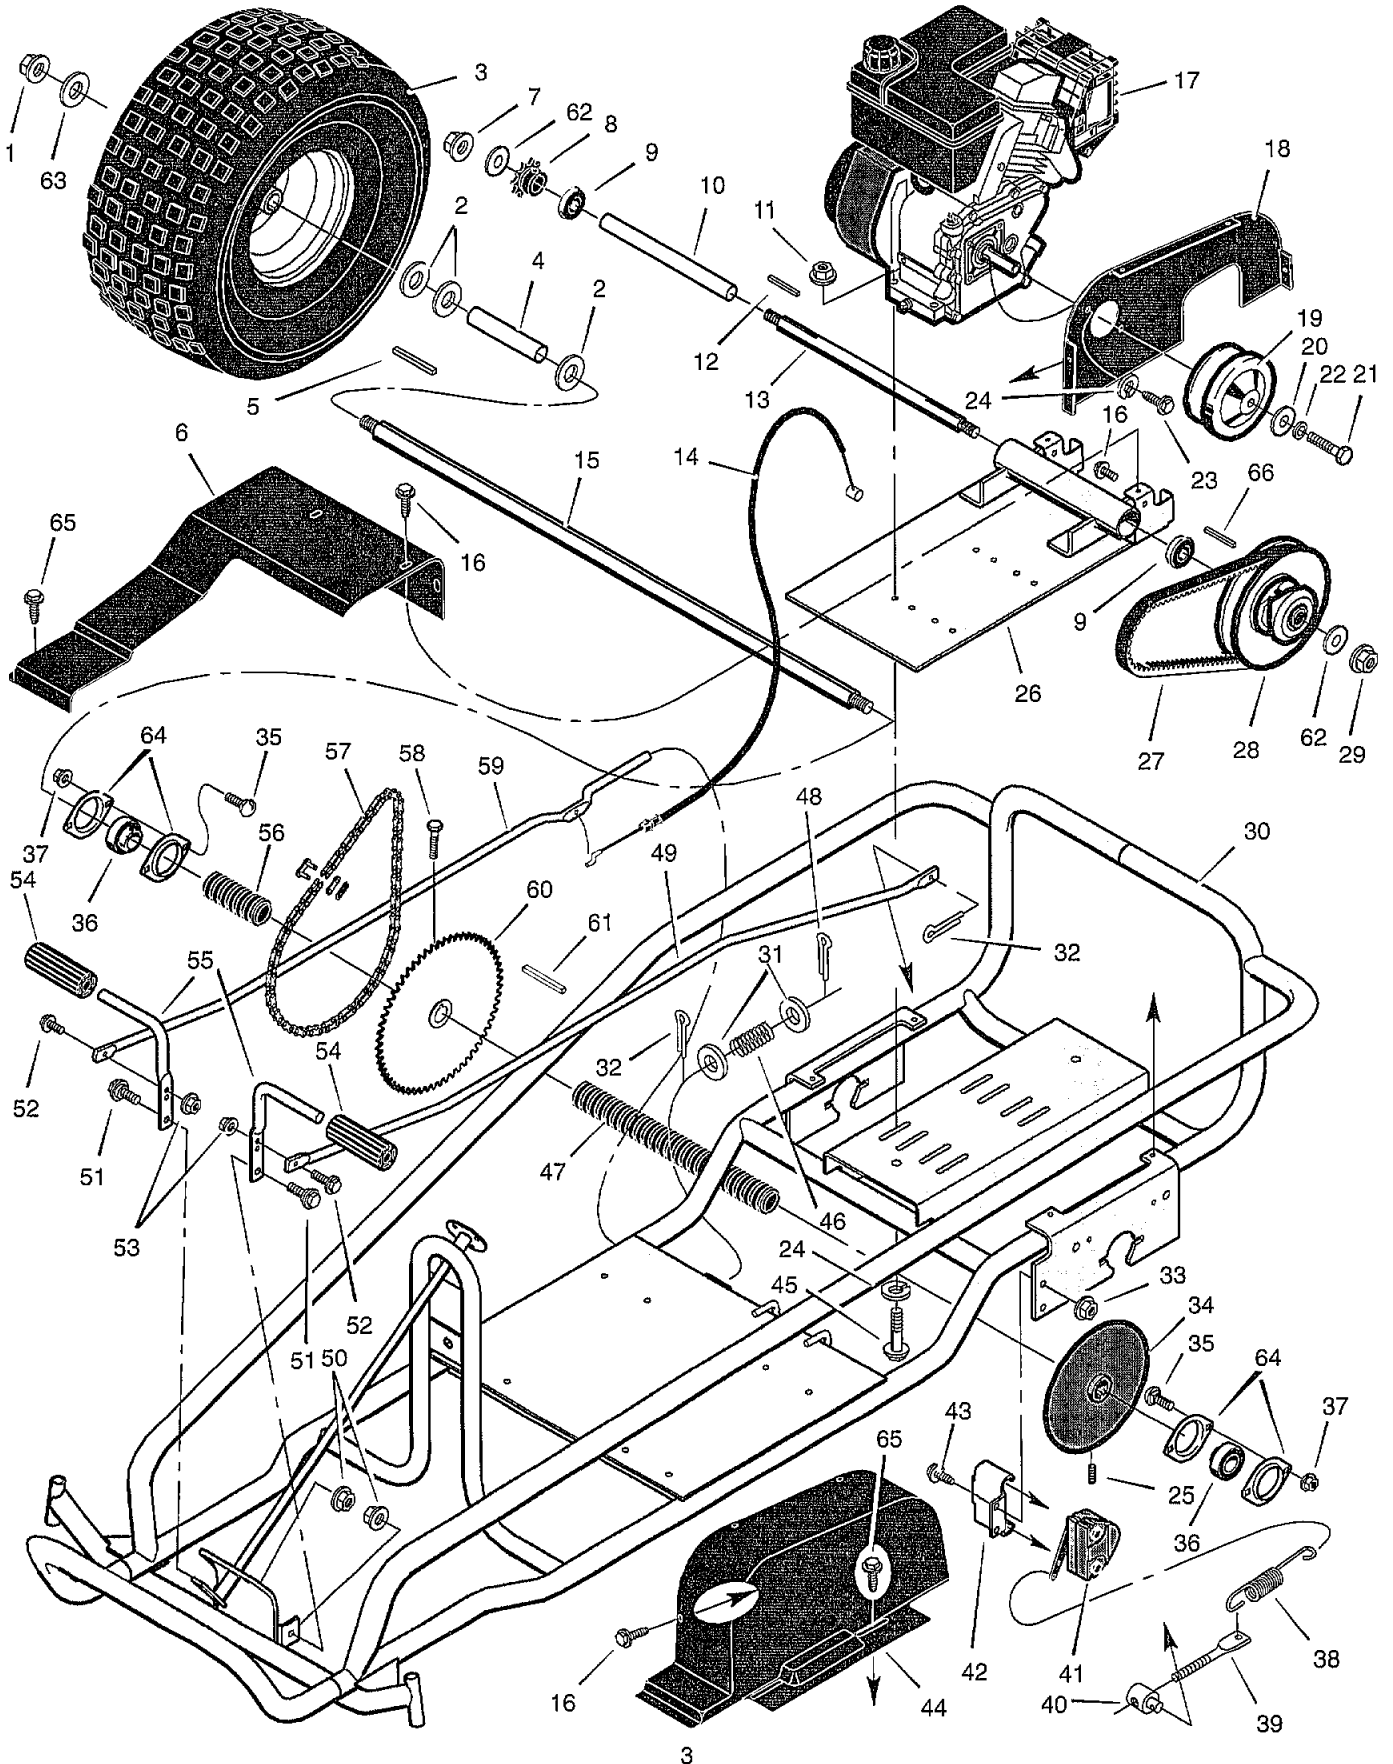

REPAIR PARTS

MURRAY GO-KART DRIVE

MODEL GT60501x92D

REPAIR PARTS

MURRAY GO-KART DRIVE

MODEL GT60501X92D

Key No.	Description	Part No.	Key No.	Description	Part No.
1	Nut, Axle	15x126	33	Nut, Flange	15x84
2	Washer	17x193	34	Brake, Disc	680242
3	Wheel and Tire Assembly, Rear	680237	35	Bolt, Carriage	2x64
—	Tire 18 x 9.50-8	776930	36	Bearing Assembly, Axle	680162
—	Tube	407049	37	Nut, Flange	15x88
—	Valve Stem	24373	38	Spring, Extension	165x139
4	Tube, Axle Spacer	252x52 Z	39	Link	680252
5	Key, Square	680260	40	Nut, Adjuster	21920
6	Cover, Chain	680227	41	Brake Assembly, Caliper	680243
7	Nut, Flange	15x128		Pads, Caliper Brake	776938
8	Sprocket	680163	42	Bracket, Brake	680244
9	Bearing	680161	43	Bolt	2x90
10	Spacer, Bearing Tube	680249	44	Cover, Torque Converter	680225
11	Nut, Flange	15x79	45	Bolt	1x98
12	Key, Square	680259	46	Spring	164x32
13	Shaft, Secondary Drive	680222	47	Cover, Axle	680254
14	Cable, Accelerator	680093	48	Pin, Cotter	30x49
15	Axle	680247	49	Rod, Brake	680261E549
16	Screw	26x263	50	Nut, Flange	15x84
17	Engine *	*	51	Bolt, Shoulder	9x51
18	Plate, Torque Converter	680228E549	52	Bolt, Shoulder	9x65
19	Driver, Torque Converter	680167	53	Nut, Flange	15x89
20	Washer	17x146 Z	54	Pedal	21544
21	Bolt	1x66	55	Arm, Pedal	680286E549
22	Lockwasher	18x15	56	Cover, Axle	680255
23	Screw	1x62	57	Chain & Master Link	776925
24	Lockwasher	18x16	58	Bolt	1x160
25	Screw, Set	1x160	59	Rod, Accelerator	680262E549
26	Plate Assembly, Engine	680219E549	60	Sprocket	680221
27	Belt, Torque Converter	37x98	61	Key, Square	680260
28	Driven, Torque Converter	680166	62	Washer	17x100
29	Nut, Flange	15x128	63	Washer	17x192
30	Chassis and Frame Assembly	680220E549	64	Retainer	680122
31	Washer	17x53 Z	65	Screw	26x274
32	Pin, Cotter	30x20	66	Key	680273

* Parts are available from an Engine Authorized Service Center. See "Engines, Gasoline" or "Gasoline Engines" in the yellow pages of the telephone directory.