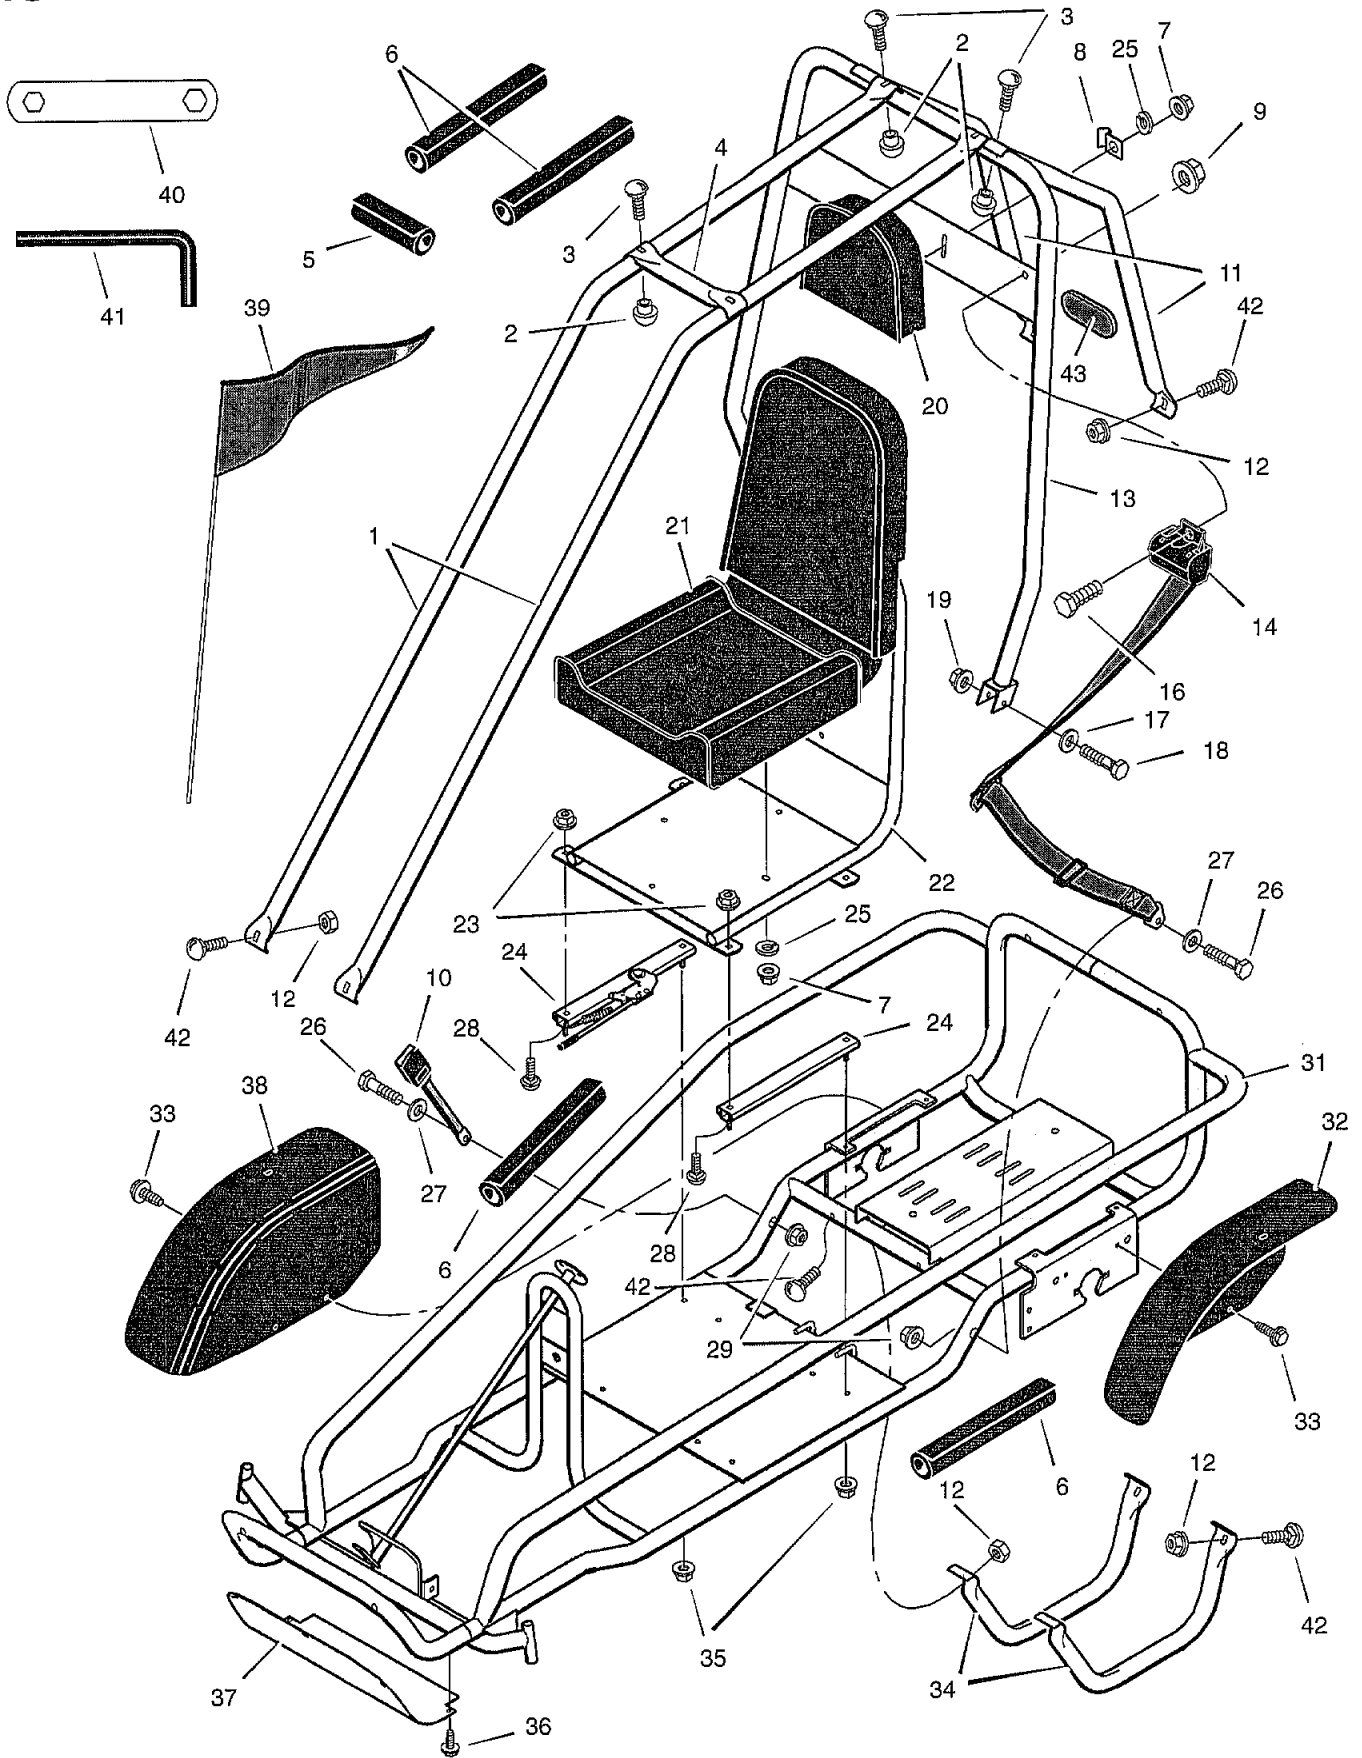

REPAIR PARTS

MURRAY GO-KART BODY

MODEL GT60501x92D

REPAIR PARTS

MURRAY GO-KART BODY

MODEL GT60501x92D

Key No.	Description	Part No.	Key No.	Description	Part No.
1	Frame Tubes	680289E549	23	Nut, Flange	15x79
2	Nut, Barrel	15x135	24	Bracket, Seat Adjustment	680164
3	Bolt, Carriage	2x83	25	Washer	18x32
4	Tube, Cross Brace	680189E549	26	Bolt	1x87
5	Pad, Tube	680267	27	Washer	17x53 Z
6	Pad, Tube	680266	28	Bolt, Carriage	2x64
7	Nut, Flange	15x82	29	Nut, Flange	15x84
8	Bracket, Flag	680036 Z	31	Chassis and Frame Assembly	680220E549
9	Nut, Flange	15x136	32	Fender, Left	680224
10	Belt, Seat – Cable Anchor	680314	33	Screw	26x274
11	Frame Tube, Rear	680188E549	34	Tube, Bottom	680168E549
12	Nut	15x123	35	Nut, Flange	15x88
13	U-Tube Assembly	680217E549	36	Screw	26x263
14	Belt, Seat – Retractor	680316	37	Floorpan, Front	680195E549
16	Bolt, Shoulder	9x66	38	Fender, Right	680223
17	Washer	17x44	39	Flag	680073
18	Bolt	1x120	40	Wrench, Assembly	680230 Z
19	Nut, Flange	15x79	41	Wrench, Hex	680274
20	Headrest	680258	42	Bolt, Carriage	2x91
21	Seat	680301	43	Reflector	680059
22	Frame Assembly, Seat	680178E549	—	Book, Instruction	F-000303L