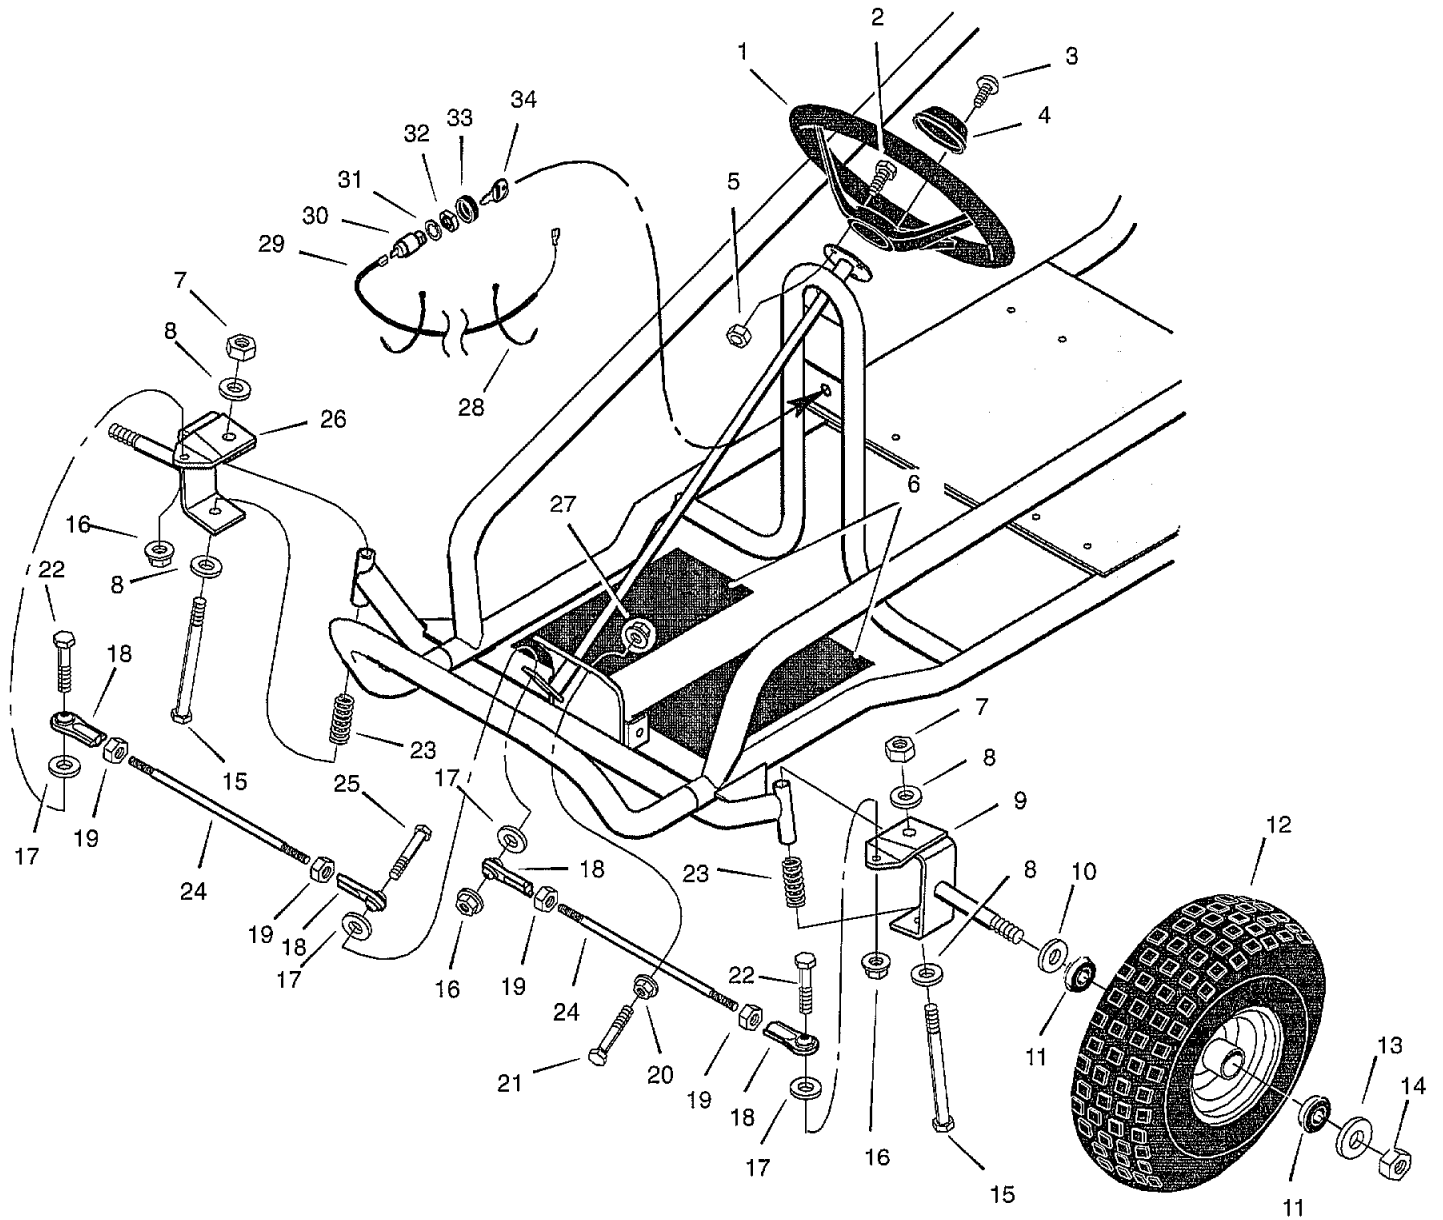

REPAIR PARTS

MURRAY GO-KART STEERING

MODEL GT60501x92D

REPAIR PARTS

MURRAY GO-KART STEERING

MODEL GT60501x92D

Key No.	Description	Part No.	Key No.	Description	Part No.
1	Wheel, Steering	680246	17	Washer	17x53 Z
2	Bolt	1x71	18	End, Tie Rod	680070
3	Screw	26x285	19	Nut	15x33
4	Cap, Steering Wheel	680060	20	Nut, Flange	15x134
5	Nut	15x89	21	Bolt	1x167
6	Mat	680165	22	Bolt	1x108
7	Nut	15x41	23	Spring, Compression	164x33
8	Washer	17x102	24	Rod, Tie	680248 Z
9	Spindle Assembly, Left	680215E549	25	Bolt	1x87
10	Spacer	740173	26	Spindle Assembly, Right	680214E549
11	Bearing	680106	27	Nut, Flange	15x112
12	Wheel and Tire, Front	680236	28	Strap, Tie	71372
	Tire 145 / 70-6	776931	29	Harness, Wire	680245
	Tube	407047	30	Switch, Recoil Start	23665
	Valve Stem	24373	31	Washer	19x40
13	Washer	17x197	32	Nut	91489
14	Nut, Axle	15x128	33	Cap	91488
15	Bolt	1x166	34	Key	672220
16	Nut, Flange	15x84