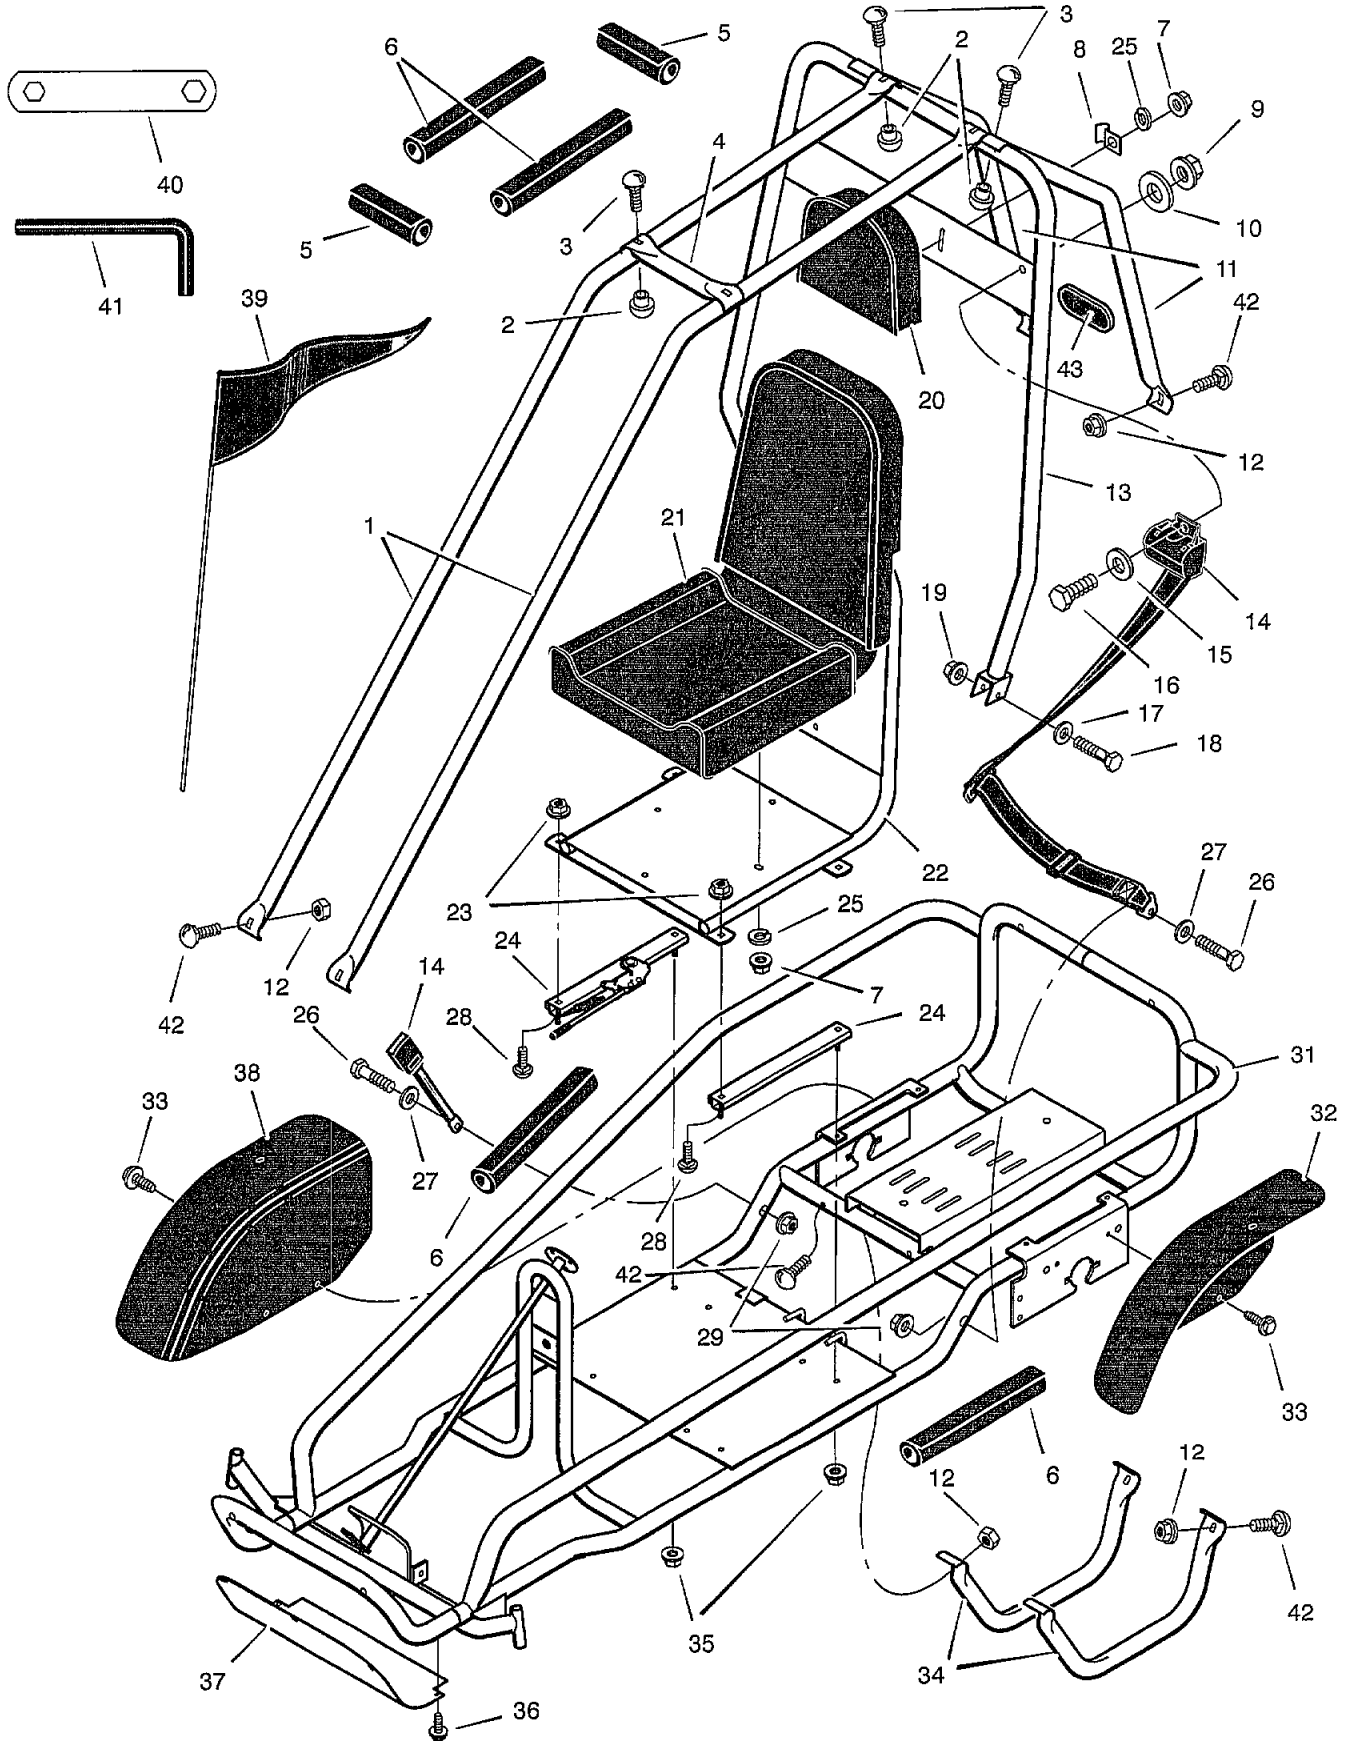

REPAIR PARTS

MURRAY GO-KART BODY

MODEL GT60501x92B

REPAIR PARTS

MURRAY GO-KART BODY

MODEL GT60501x92B

Key No.	Description	Part No.	Key No.	Description	Part No.
1	Frame Tubes	680182E549	23	Nut, Flange	15x79
2	Nut, Barrel	15x135	24	Bracket, Seat Adjustment	680164
3	Bolt, Carriage	2x83	25	Washer	18x32
4	Tube, Cross Brace	680189E549	26	Bolt	1x87
5	Pad, Tube	680267	27	Washer	17x53 Z
6	Pad, Tube	680266	28	Bolt, Carriage	2x64
7	Nut, Flange	15x82	29	Nut, Flange	15x84
8	Bracket, Flag	680036 Z	31	Chassis and Frame Assembly	680220E549
9	Nut, Flange	15x41	32	Fender, Left	680224
10	Washer	18x33	33	Screw	26x274
11	Frame Tube, Rear	680188E549	34	Tube, Bottom	680168E549
12	Nut	15x123	35	Nut, Flange	15x88
13	U-Tube Assembly	680217E549	36	Screw	26x263
14	Belt, Seat	680270	37	Floorpan, Front	680195E549
15	Washer	17x103	38	Fender, Right	680223
16	Bolt	1x125	39	Flag	680073
17	Washer	17x44	40	Wrench, Assembly	680230 Z
18	Bolt	1x120	41	Wrench, Hex	680274
19	Nut, Flange	15x76	42	Bolt, Carriage	2x84
20	Headrest	680258	43	Reflector	680059
21	Seat	680257	--	Book, Instruction	F-99321
22	Frame Assembly, Seat	680178E549	--	Parts Bag	680276