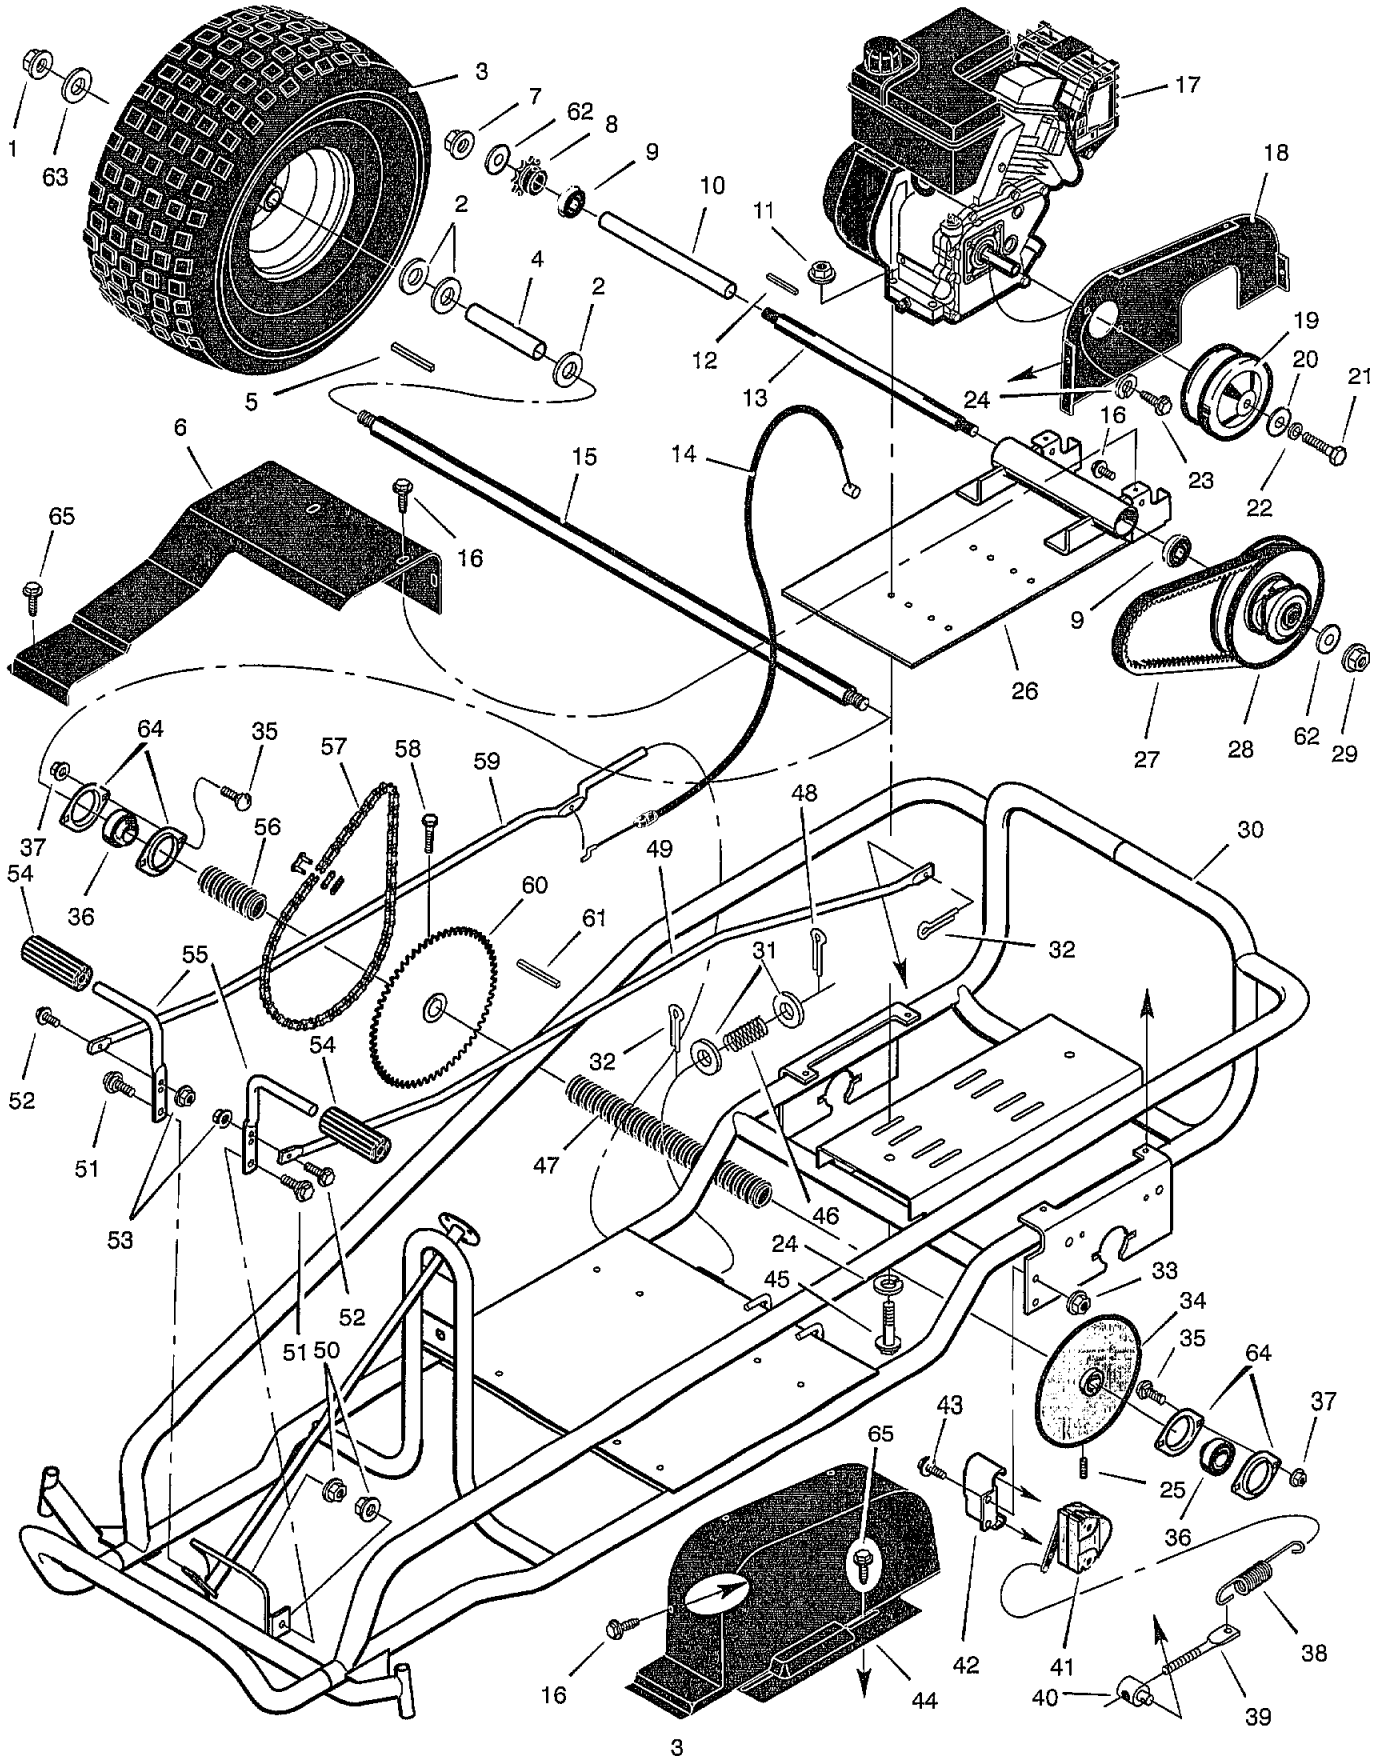

REPAIR PARTS

MURRAY GO-KART DRIVE

MODEL GT60501x92B

REPAIR PARTS

MURRAY GO-KART DRIVE

MODEL GT60501x92B

Key No.	Description	Part No.	Key No.	Description	Part No.
1	Nut, Axle	15x126	32	Pin, Cotter	30x20
2	Washer	17x193	33	Nut, Flange	15x84
3	Wheel and Tire Assembly, Rear	680237	34	Brake, Disc	680242
--	Tire 18 x 9.50-8	776930	35	Bolt, Carriage	2x64
--	Tube	407049	36	Bearing Assembly, Axle	680162
--	Valve Stem	24373	37	Nut, Flange	15x88
4	Tube, Axle Spacer	252x52 Z	38	Spring, Extension	165x139
5	Key, Square	680260	39	Link	680252
6	Cover, Chain	680227	40	Nut, Adjuster	21920
7	Nut, Flange	15x128	41	Brake Assembly, Caliper	680243
8	Sprocket	680163	42	Bracket, Brake	680244
9	Bearing	680161	43	Bolt	2x90
10	Spacer, Bearing Tube	680249	44	Cover, Torque Converter	680225
11	Nut, Flange	15x79	45	Bolt	1x98
12	Key, Square	680259	46	Spring	164x32
13	Shaft, Secondary Drive	680222	47	Cover, Axle	680254
14	Cable, Accelerator	680093	48	Pin, Cotter	30x49
15	Axle	680247	49	Rod, Brake	680261E549
16	Screw	26x263	50	Nut, Flange	15x84
17	Engine (Tec)	OHH60-71137C	51	Bolt	1x108
18	Plate, Torque Converter	680228E549	52	Bolt	1x76
19	Driver, Torque Converter	680167	53	Nut, Flange	15x89
20	Washer	17x146 Z	54	Pedal	21544
21	Bolt	1x66	55	Arm, Pedal	680233E549
22	Lockwasher	18x15	56	Cover, Axle	680255
23	Screw	1x62	57	Chain & Master Link	776925
24	Lockwasher	18x16	58	Bolt	1x160
25	Screw, Set	1x160	59	Rod, Accelerator	680262E549
26	Plate Assembly, Engine	680219E549	60	Sprocket	680221
27	Belt, Torque Converter	37x98	61	Key, Square	680260
28	Driven, Torque Converter	680166	62	Washer	17x100
29	Nut, Flange	15x128	63	Washer	17x192
30	Chassis and Frame Assembly	680220E549	64	Retainer	680122
31	Washer	17x53 Z	65	Screw	26x274

* Parts are available from an Engine Authorized Service Center. See "Engines, Gasoline" or "Gasoline Engines" in the yellow pages of the telephone directory.