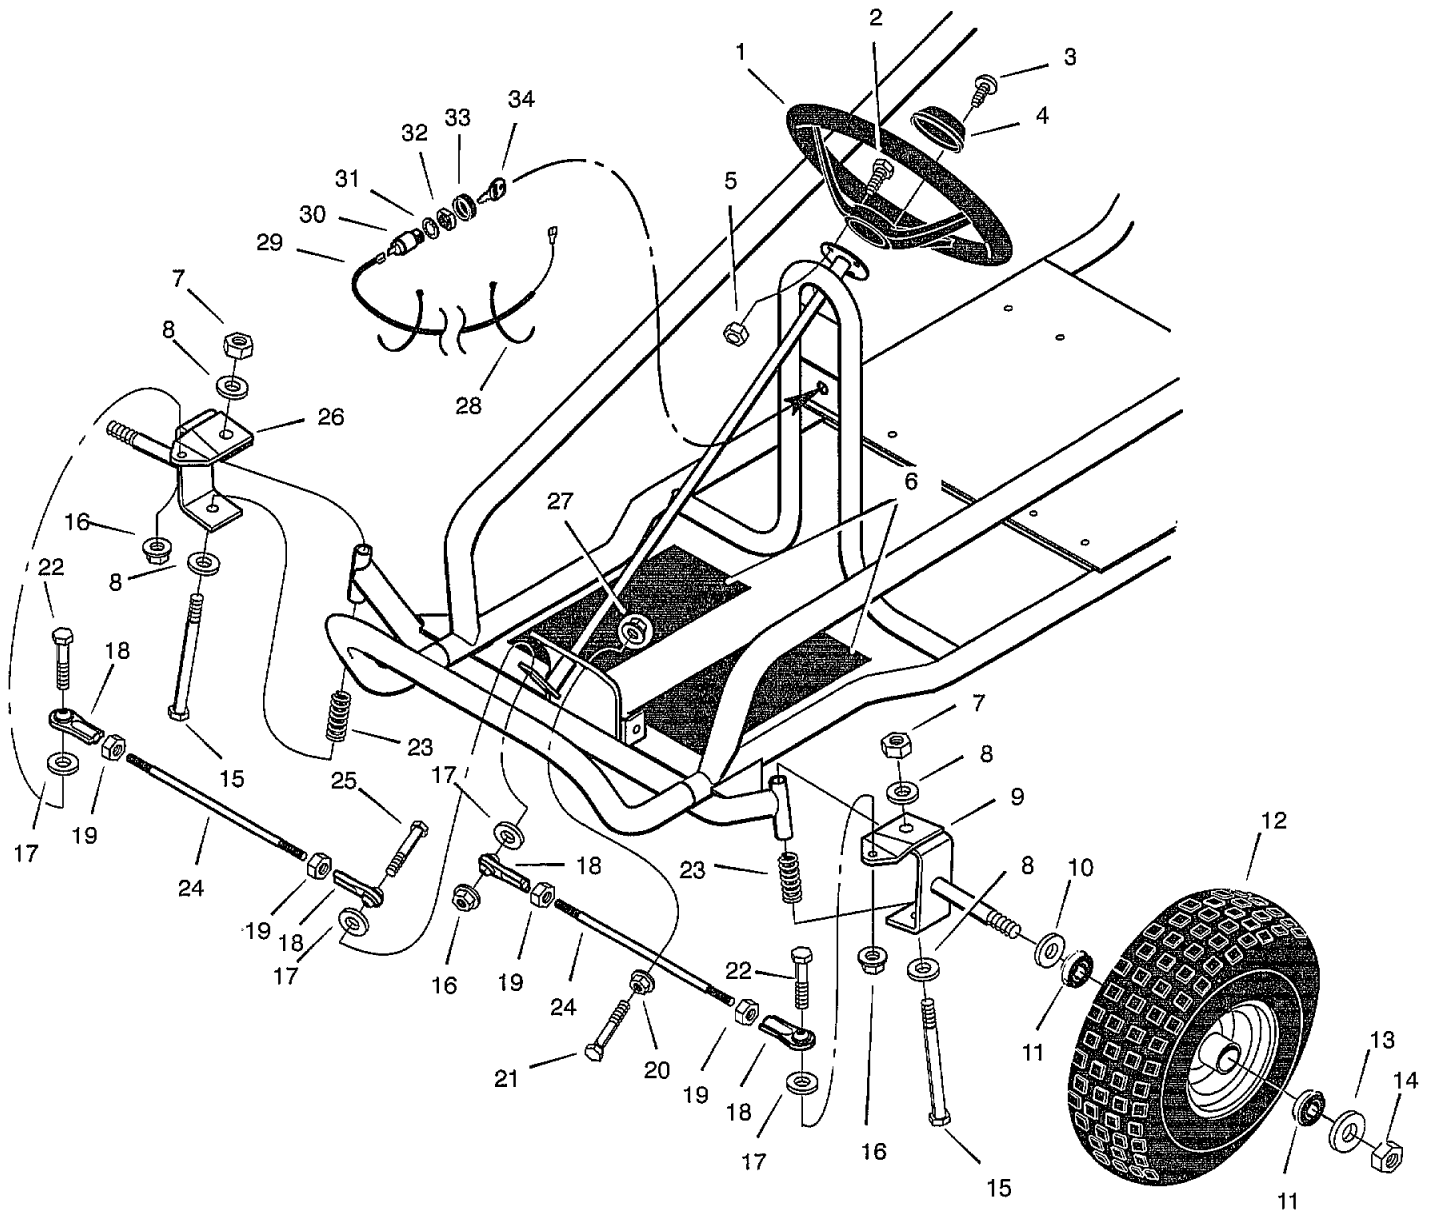

REPAIR PARTS

MURRAY GO-KART STEERING

MODEL GT60501x92B

REPAIR PARTS

MURRAY GO-KART STEERING

MODEL GT60501x92B

Key No.	Description	Part No.	Key No.	Description	Part No.
1	Wheel, Steering	680246	17	Washer	17x53 Z
2	Bolt	1x71	18	End, Tie Rod	680070
3	Screw	26x285	19	Nut	15x33
4	Cap, Steering Wheel	680060	20	Nut, Flange	15x134
5	Nut	15x89	21	Bolt	1x167
6	Mat	680165	22	Bolt	1x108
7	Nut	15x41	23	Spring, Compression	164x33
8	Washer	17x102	24	Rod, Tie	680248 Z
9	Spindle Assembly, Left	680215E549	25	Bolt	1x87
10	Spacer	740173	26	Spindle Assembly, Right	680214E549
11	Bearing	680106	27	Nut, Flange	15x112
12	Wheel and Tire, Front	680236	28	Strap, Tie	71372
	Tire 145 / 70-6	776931	29	Harness, Wire	680245
	Tube	407047	30	Switch, Recoil Start	23665
	Valve Stem	24373	31	Washer	19x40
13	Washer	17x197	32	Nut	91489
14	Nut, Axle	15x128	33	Cap	91488
15	Bolt	1x166	34	Key	672220
16	Nut, Flange	15x84