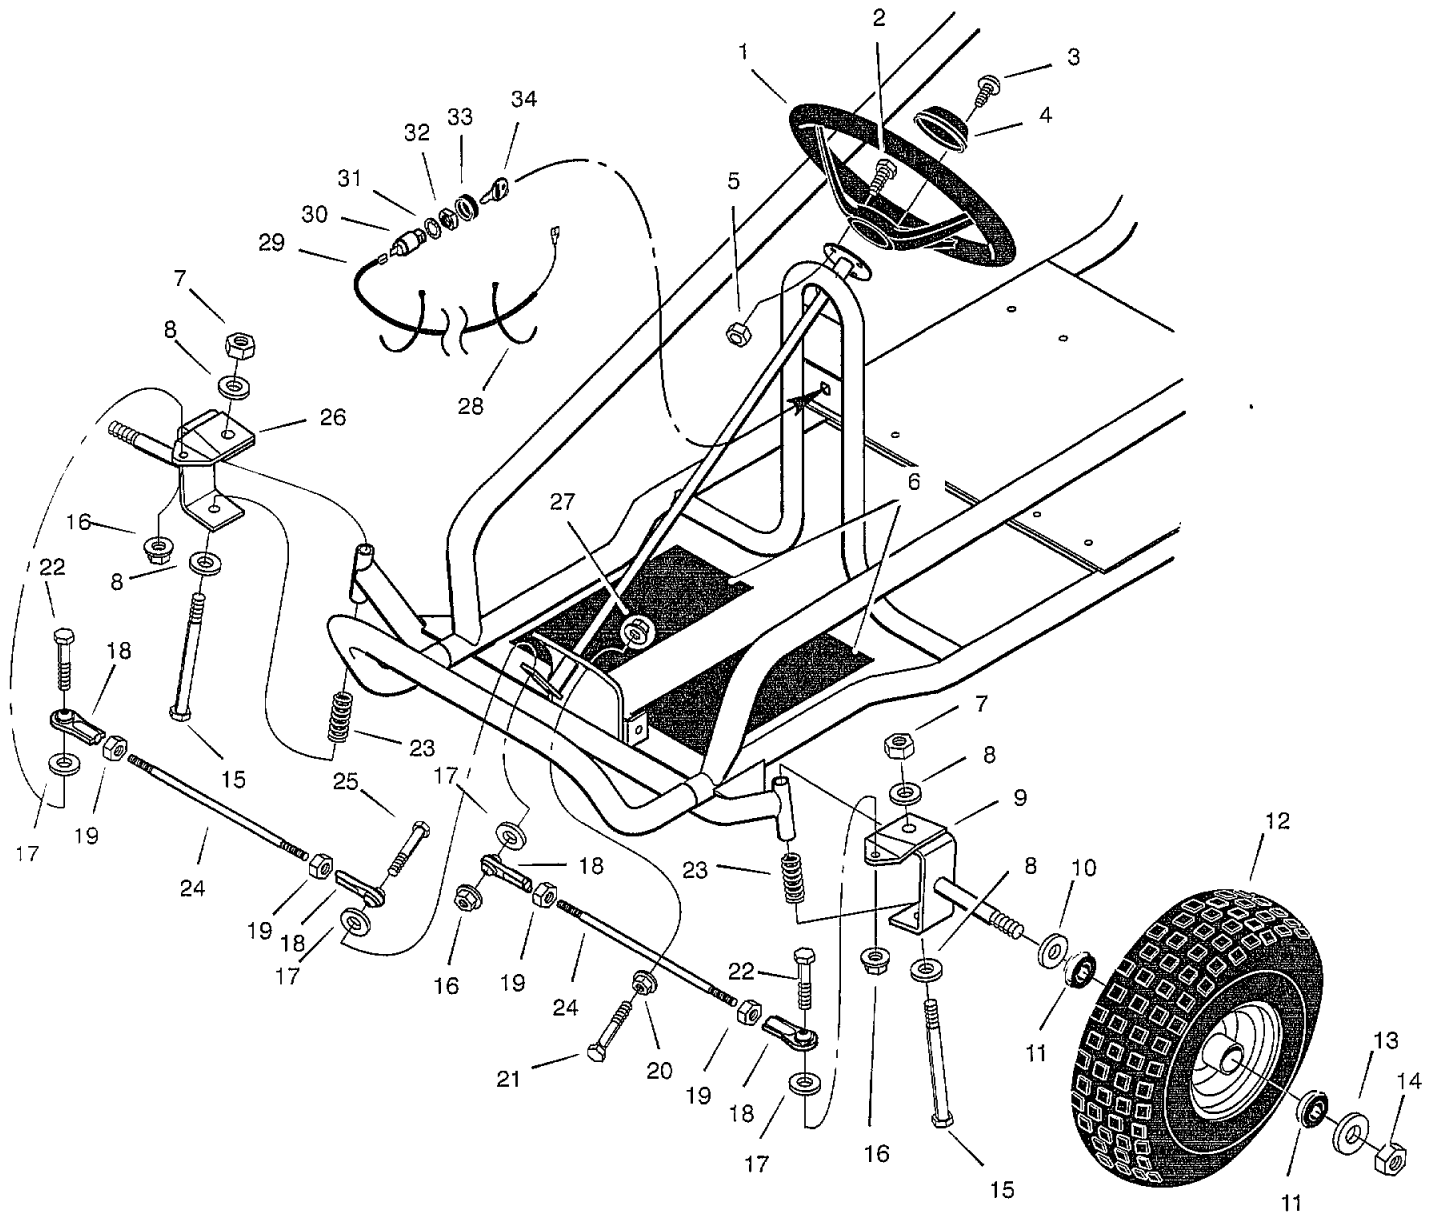

REPAIR PARTS

MURRAY GO-KART STEERING

MODEL GT60501x92A

REPAIR PARTS

MURRAY GO-KART STEERING

MODEL GT60501x92A

Key No.	Description	Part No.	Key No.	Description	Part No.
1	Wheel, Steering	680246	17	Washer	17x53
2	Bolt	1x71	18	End, Tie Rod	680070
3	Screw	26x285	19	Nut	15x33
4	Cap, Steering Wheel	680060	20	Nut, Flange	15x134
5	Nut	15x89	21	Bolt, Shoulder	1x167
6	Mat	680165	22	Bolt, Shoulder	1x108
7	Nut	15x41	23	Spring, Compression	164x33
8	Washer	17x102	24	Rod, Tie	680248 Z
9	Spindle Assembly, Left	680215E700	25	Bolt, Shoulder	1x87
10	Washer	17x100 Z	26	Spindle Assembly, Right	680214E700
11	Bearing	680106	27	Nut, Flange	15x112
12	Wheel and Tire, Front	680236	28	Strap, Tie	71372
	Tire 145 / 70-6	776931	29	Harness, Wire	680245
	Tube	407047	30	Switch, Recoil Start	23665
	Valve Stem	24373	31	Washer	19x40
13	Washer	17x197	32	Nut	91489
14	Nut, Axle	15x128	33	Cap	91488
15	Bolt, Shoulder	1x166	34	Key	67220
16	Nut, Flange	15x84