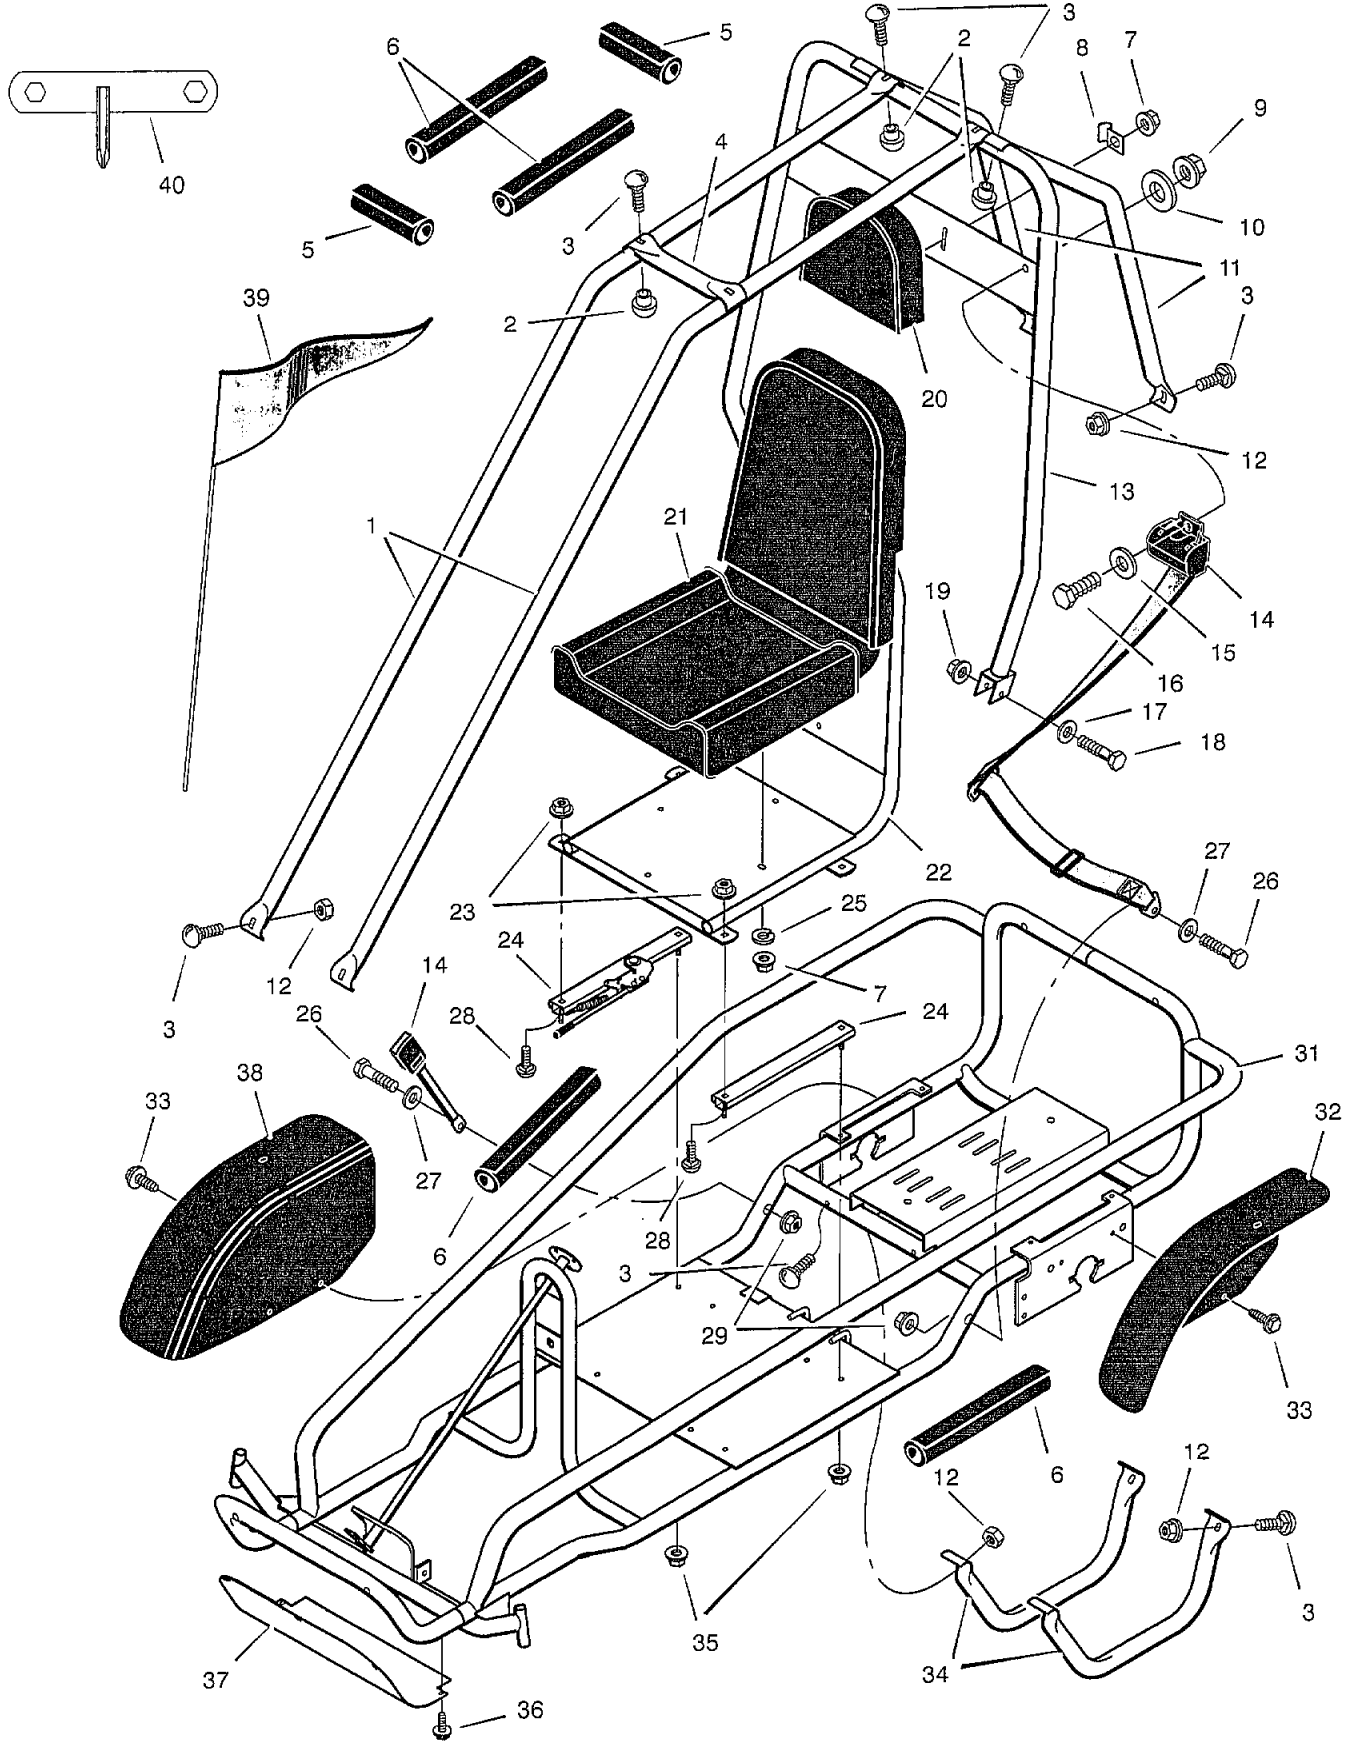

REPAIR PARTS

MURRAY GO-KART BODY

MODEL GT60501x92A

REPAIR PARTS

MURRAY GO-KART BODY

MODEL GT60501x92A

Key No.	Description	Part No.	Key No.	Description	Part No.
1	Frame Tubes	680182E549	21	Seat	680257
2	Nut, Barrel	15x133	22	Frame Assembly, Seat	680178E549
3	Bolt, Carriage	2x77	23	Nut, Flange	17x79
4	Tube, Cross Brace	680189E549	24	Bracket, Seat Adjustment	680164
5	Pad, Tube	680267	25	Washer	18x32
6	Pad, Tube	680266	26	Bolt, Shoulder	1x87
7	Nut, Flange	15x89	27	Washer	17x53 Z
8	Bracket, Flag	680036 Z	28	Bolt, Carriage	2x64
9	Nut, Flange	15x41	29	Nut, Flange	15x84
10	Washer	18x33	31	Chassis and Frame Assembly	680220E549
11	Frame Tube, Rear	680188E549	32	Fender, Left	680224
12	Nut	15x123	33	Screw	26x249
13	U-Tube Assembly	680217E549	34	Tube, Bottom	680168E549
14	Belt, Seat	680270	35	Nut, Flange	15x88
15	Washer	17x103	36	Screw	26x263
16	Bolt	1x125	37	Floorpan, Front	680195E549
17	Washer	17x44	38	Fender, Right	680223
18	Bolt, Shoulder	1x120	39	Flag	680073
19	Nut, Flange	17x76	40	Wrench, Assembly	680232 Z
20	Headrest	680258	--	Book, Instruction	F-99302