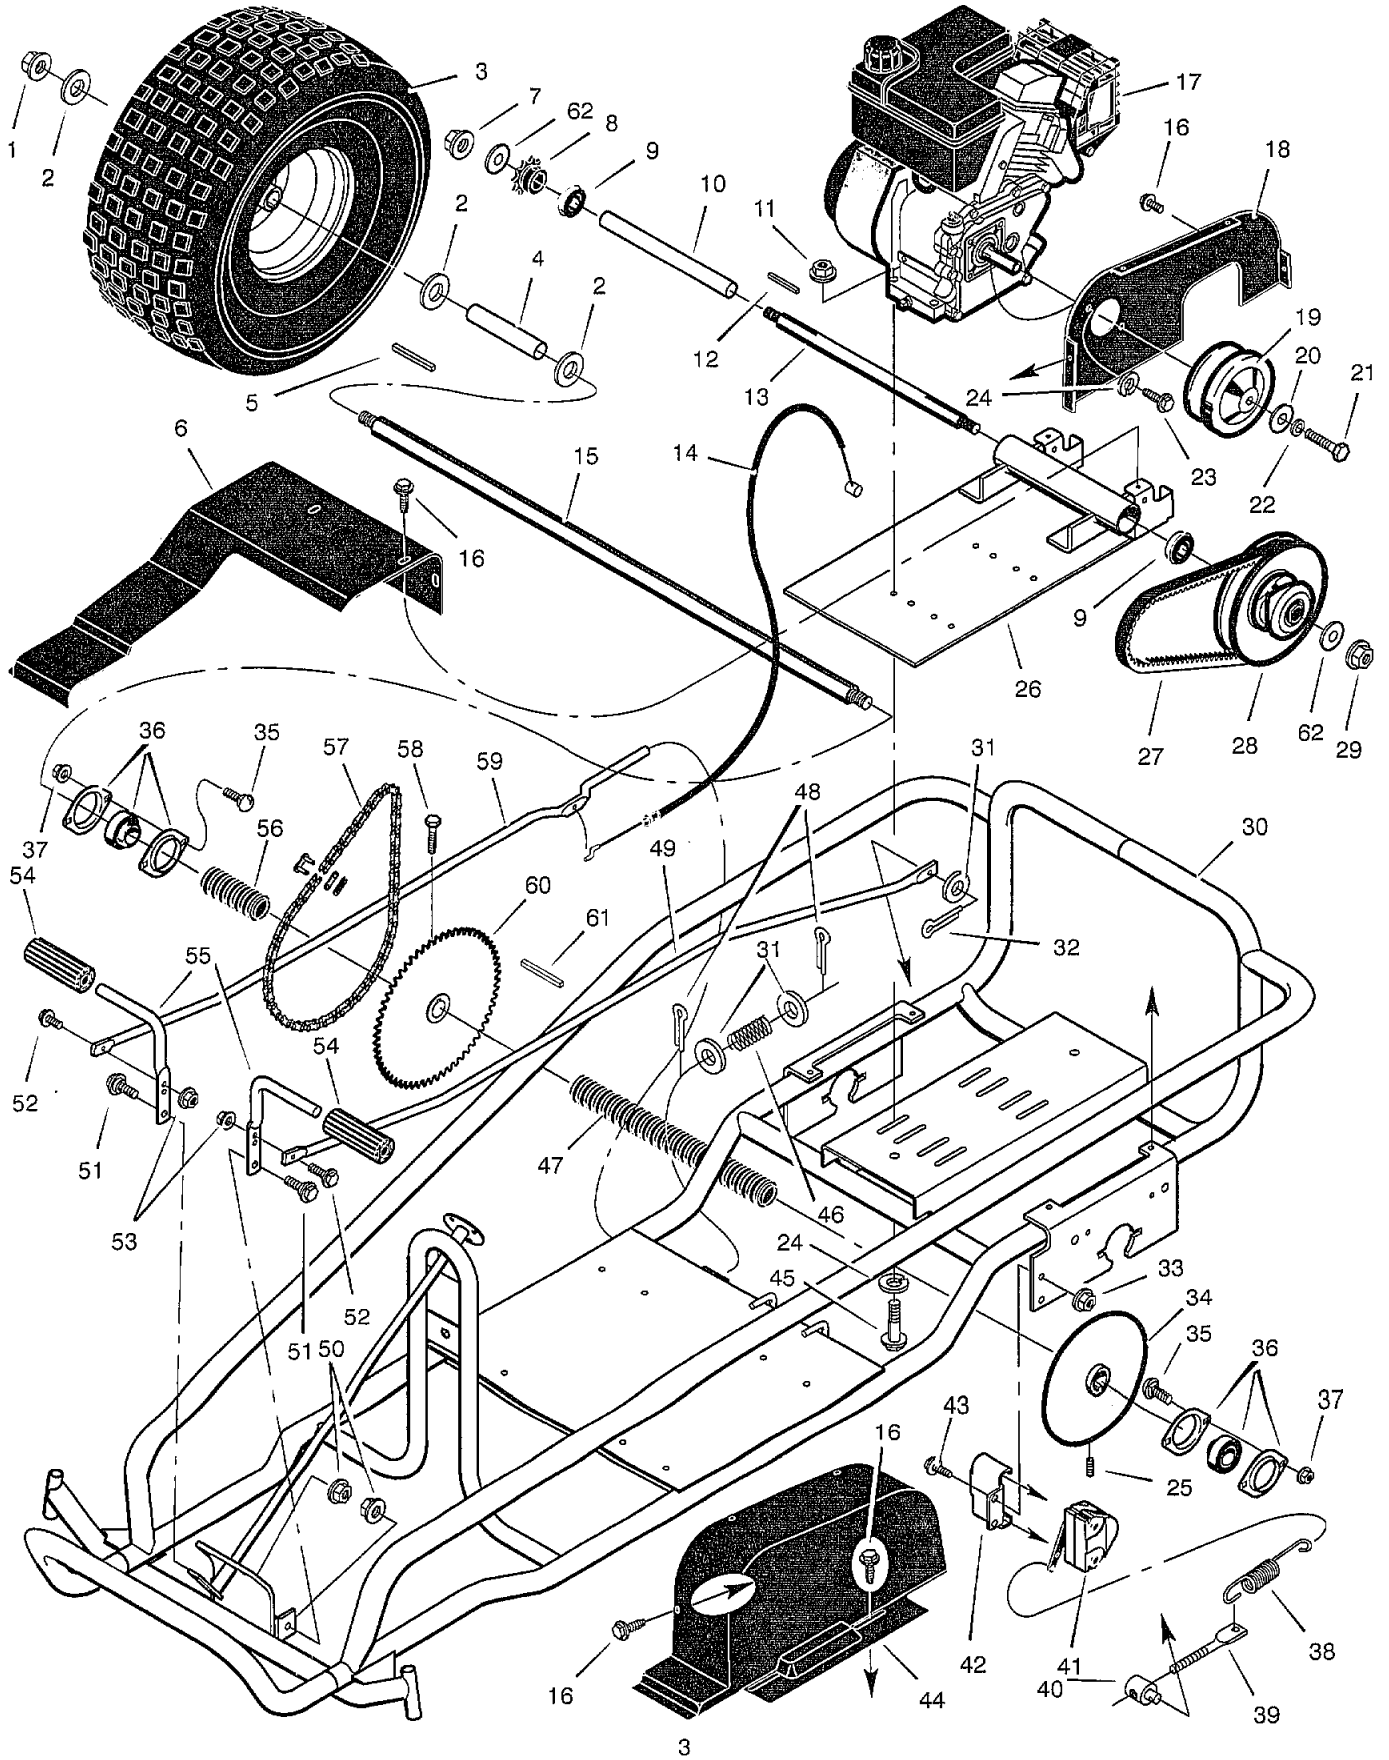

REPAIR PARTS

MURRAY GO-KART DRIVE

MODEL GT60501x92A

REPAIR PARTS

MURRAY GO-KART DRIVE

MODEL GT60501x92A

Key No.	Description	Part No.	Key No.	Description	Part No.
1	Nut, Axle	15x126	31	Washer	17x53 Z
2	Washer	17x193	32	Pin, Cotter	30x20
3	Wheel and Tire Assembly, Rear	680237	33	Nut, Flange	15x84
--	Tire 18 x 9.50-8	776930	34	Brake, Disc	680242
--	Tube	407049	35	Bolt, Carriage	2x64
--	Valve Stem	24373	36	Bearing Assembly, Axle	680162
4	Tube, Axle Spacer	252x52 Z	37	Nut, Flange	15x88
5	Key, Square	680260	38	Spring, Extension	165x139
6	Cover, Chain	680227E700	39	Link	680252
7	Nut, Flange	15x128	40	Nut, Adjuster	21920
8	Sprocket	680163	41	Brake Assembly, Caliper	680243
9	Bearing	680161	42	Bracket, Brake	680244
10	Spacer, Bearing Tube	680249	43	Bolt	2x90
11	Nut, Flange	15x79	44	Cover, Torque Converter	680225
12	Key, Square	680259	45	Bolt	1x98
13	Shaft, Secondary Drive	680222	46	Spring	164x32
14	Cable, Accelerator	680093	47	Cover, Axle	680254
15	Axle	680247	48	Pin, Cotter	30x49
16	Screw	26x249	49	Rod, Brake	680261
17	Engine *	*	50	Nut, Flange	15x84
18	Plate, Torque Converter	680225E700	51	Bolt	1x108
19	Driver, Torque Converter	680167	52	Bolt	1x76
20	Washer	17x146 Z	53	Nut, Flange	15x89
21	Bolt	1x66	54	Pedal	21544
22	Lockwasher	18x15	55	Arm, Pedal	680223E700
23	Screw	1x62	56	Cover, Axle	680255
24	Lockwasher	18x16	57	Chain & Master Link	776925
25	Screw, Set	1x160	58	Bolt	1x160
26	Plate Assembly, Engine	680219E700	59	Rod, Accelerator	680262E700
27	Belt, Torque Converter	37x98	60	Sprocket	680221
28	Driven, Torque Converter	680166	61	Key, Square	680273
29	Nut, Flange	15x128	62	Washer	17x100
30	Chassis and Frame Assembly	680220E549	63	Washer	17x160

* Parts are available from an Engine Authorized Service Center. See "Engines, Gasoline" or "Gasoline Engines" in the yellow pages of the telephone directory.