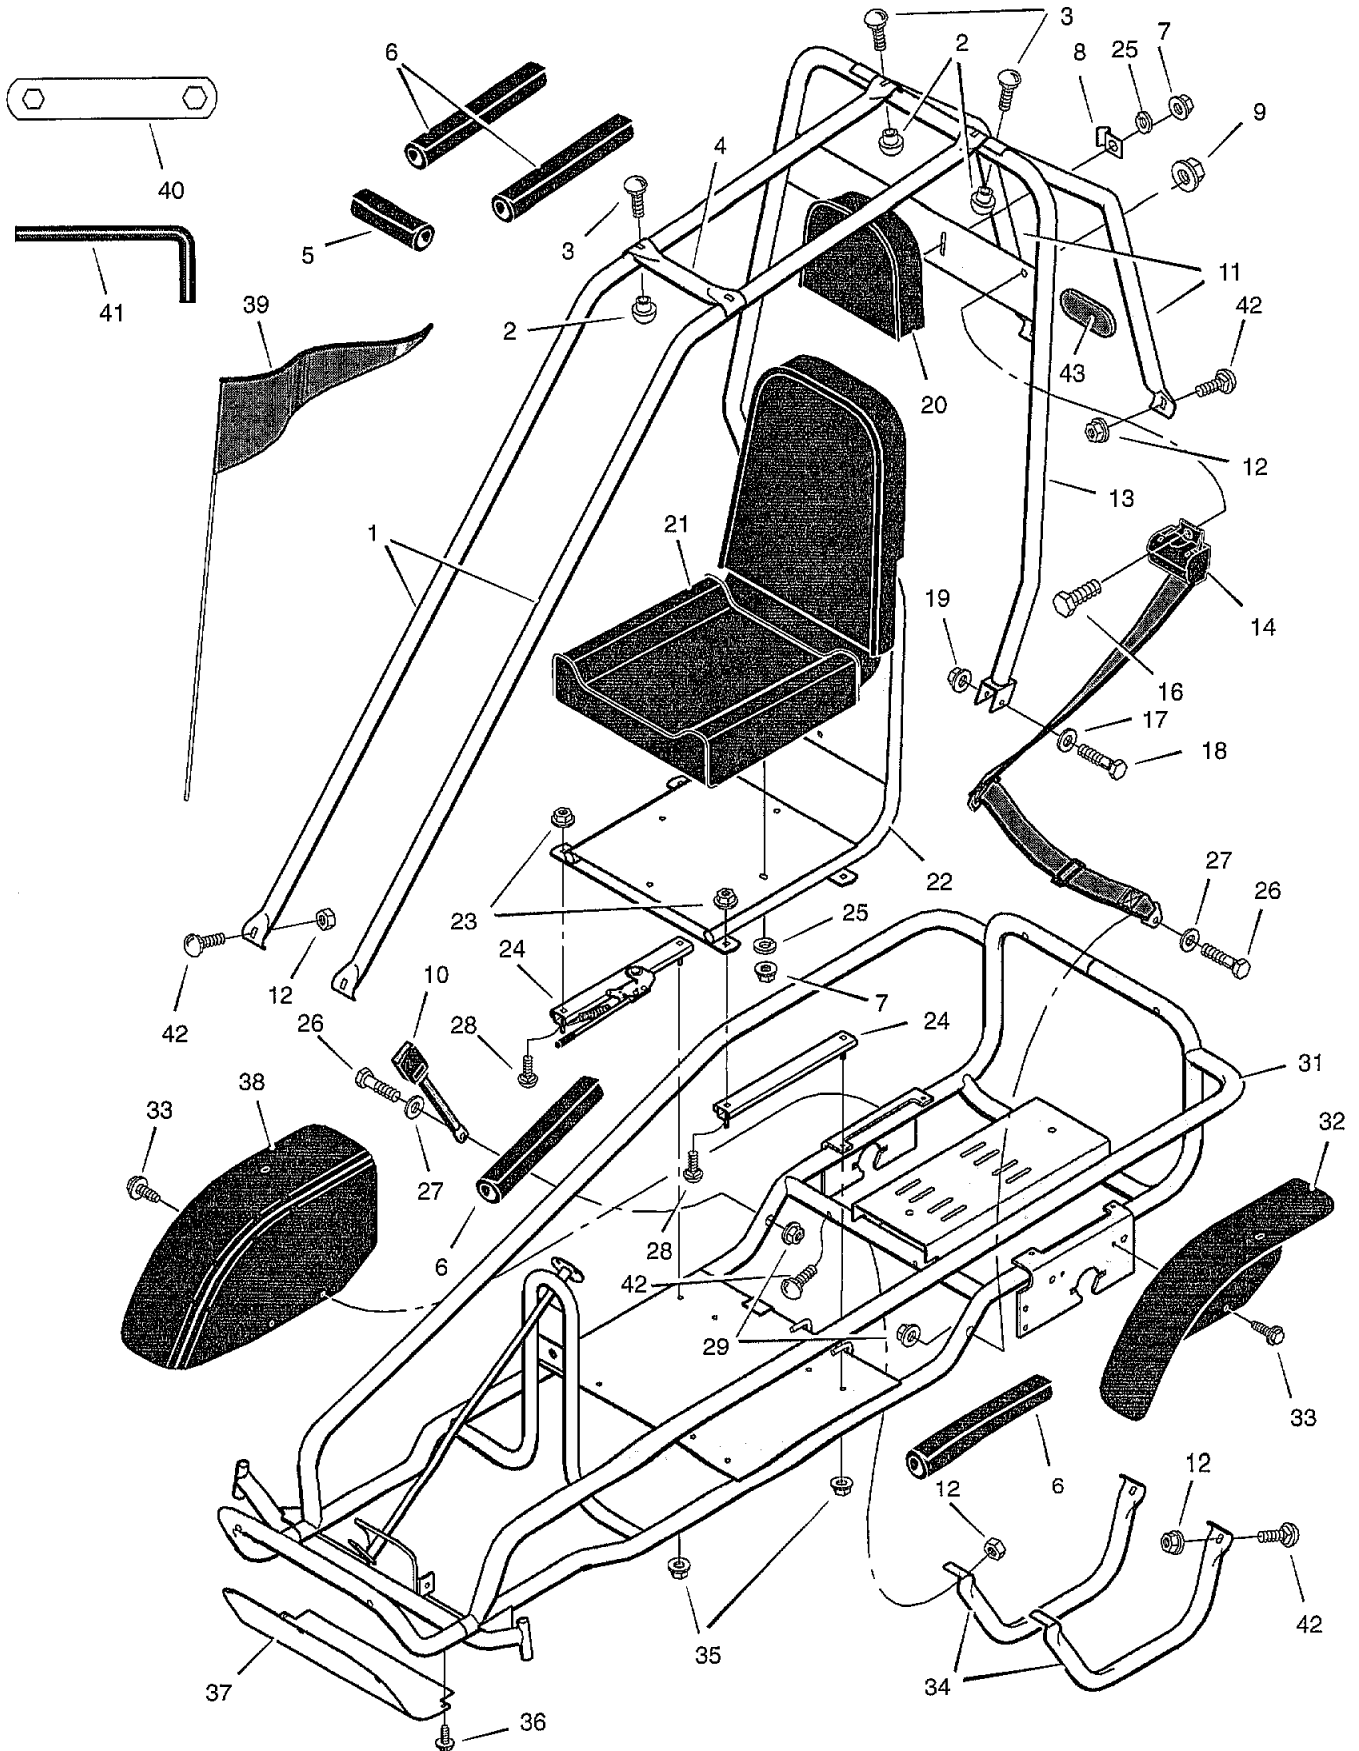

MURRAY GO-KART BODY

REPAIR PARTS MODEL GT60501x83A

MURRAY GO-KART BODY

REPAIR PARTS MODEL GT60501x83A

Key No.	Description	Part No.	Key No.	Description	Part No.
1	Frame Tubes	680289E549	23	Nut, Flange	15x79
2	Nut, Barrel	15x135	24	Bracket, Seat Adjustment	680164
3	Bolt, Carriage	2x83	25	Washer	18x32
4	Tube, Cross Brace	680189E549	26	Bolt	1x87
5	Pad, Tube	680267	27	Washer	17x53 Z
6	Pad, Tube	680266	28	Bolt, Carriage	2x64
7	Nut, Flange	15x82	29	Nut, Flange	15x84
8	Bracket, Flag	680036 Z	31	Chassis and Frame Assembly	680220E549
9	Nut, Flange	15x136	32	Fender, Left	680224
10	Belt, Seat – Cable Anchor	680314	33	Screw	26x274
11	Frame Tube, Rear	680188E549	34	Tube, Bottom	680168E549
12	Nut	15x123	35	Nut, Flange	15x88
13	U-Tube Assembly	680217E549	36	Screw	26x263
14	Belt, Seat – Retractor	680316	37	Floorpan, Front	680195E549
16	Bolt, Shoulder	9x66	38	Fender, Right	680223
17	Washer	17x44	39	Flag	680073
18	Bolt	1x120	40	Wrench, Assembly	680230 Z
19	Nut, Flange	15x79	41	Wrench, Hex	680274
20	Headrest	680258	42	Bolt, Carriage	2x91
21	Seat	680301	43	Reflector	680059
22	Frame Assembly, Seat	680178E549	—	Book, Instruction	F-000312L