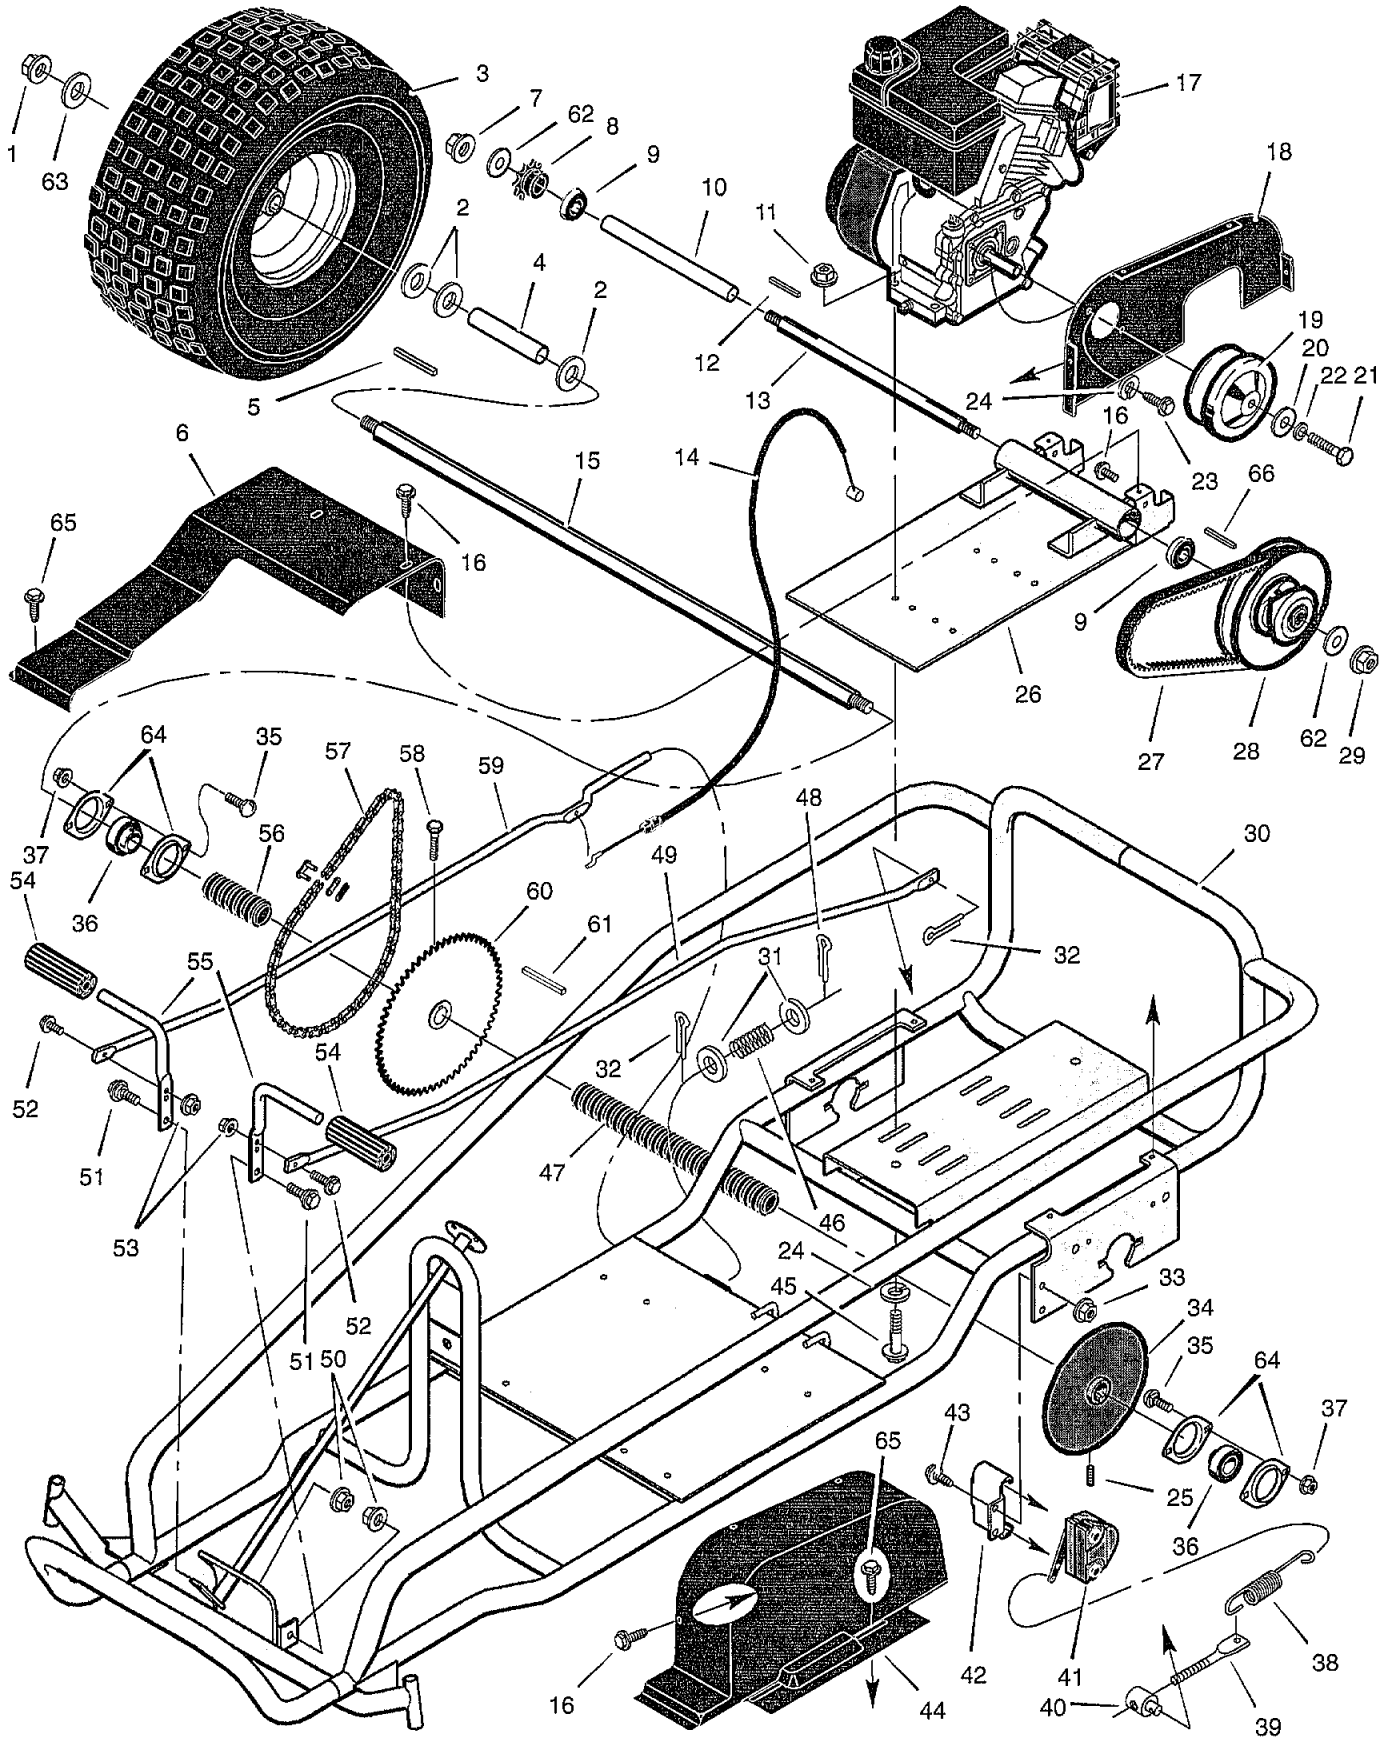

MURRAY GO-KART DRIVE

REPAIR PARTS MODEL GT60501x83A

MURRAY GO-KART DRIVE

REPAIR PARTS MODEL GT60501x83A

Key No.	Description	Part No.	Key No.	Description	Part No.
1	Nut, Axle	15x126	33	Nut, Flange	15x84
2	Washer	17x193	34	Brake, Disc	680242
3	Wheel and Tire Assembly, Rear	680237	35	Bolt, Carriage	2x64
—	Tire 18 x 9.50-8	776930	36	Bearing Assembly, Axle	680162
—	Tube	407049	37	Nut, Flange	15x88
—	Valve Stem	24373	38	Spring, Extension	165x139
4	Tube, Axle Spacer	252x53Z	39	Link	680252
5	Key, Square	680260	40	Nut, Adjuster	21920
6	Cover, Chain	680227	41	Brake Assembly, Caliper	680287
7	Nut, Flange	15x128		Pads, Caliper Brake	776938
8	Sprocket	680163	42	Bracket, Brake	680244
9	Bearing	680161	43	Bolt	2x90
10	Spacer, Bearing Tube	680249	44	Cover, Torque Converter	680225
11	Nut, Flange	15x79	45	Bolt	1x98
12	Key, Square	680259	46	Spring	164x32
13	Shaft, Secondary Drive	680222	47	Cover, Axle	680254
14	Cable, Accelerator	680093	48	Pin, Cotter	30x49
15	Axle	680317	49	Rod, Brake	680261E549
16	Screw	26x263	50	Nut, Flange	15x84
17	Engine *	*	51	Bolt, Shoulder	9x51
18	Plate, Torque Converter	680228E549	52	Bolt, Shoulder	9x65
19	Driver, Torque Converter	680167	53	Nut, Flange	15x89
20	Washer	17x146 Z	54	Pedal	21544
21	Bolt	1x66	55	Arm, Pedal	680286E549
22	Lockwasher	18x15	56	Cover, Axle	680255
23	Screw	1x62	57	Chain & Master Link	776925
24	Lockwasher	18x16	58	Bolt	1x160
25	Screw, Set	1x160	59	Rod, Accelerator	680262E549
26	Plate Assembly, Engine	680219E549	60	Sprocket	680221
27	Belt, Torque Converter	37x98	61	Key, Square	680260
28	Driven, Torque Converter	680166	62	Washer	17x100
29	Nut, Flange	15x128	63	Washer	17x192
30	Chassis and Frame Assembly	680220E549	64	Retainer	680122
31	Washer	17x53 Z	65	Screw	26x274
32	Pin, Cotter	30x20	66	Key	680273

* Parts are available from an Engine Authorized Service Center. See "Engines, Gasoline" or "Gasoline Engines" in the yellow pages of the telephone directory.