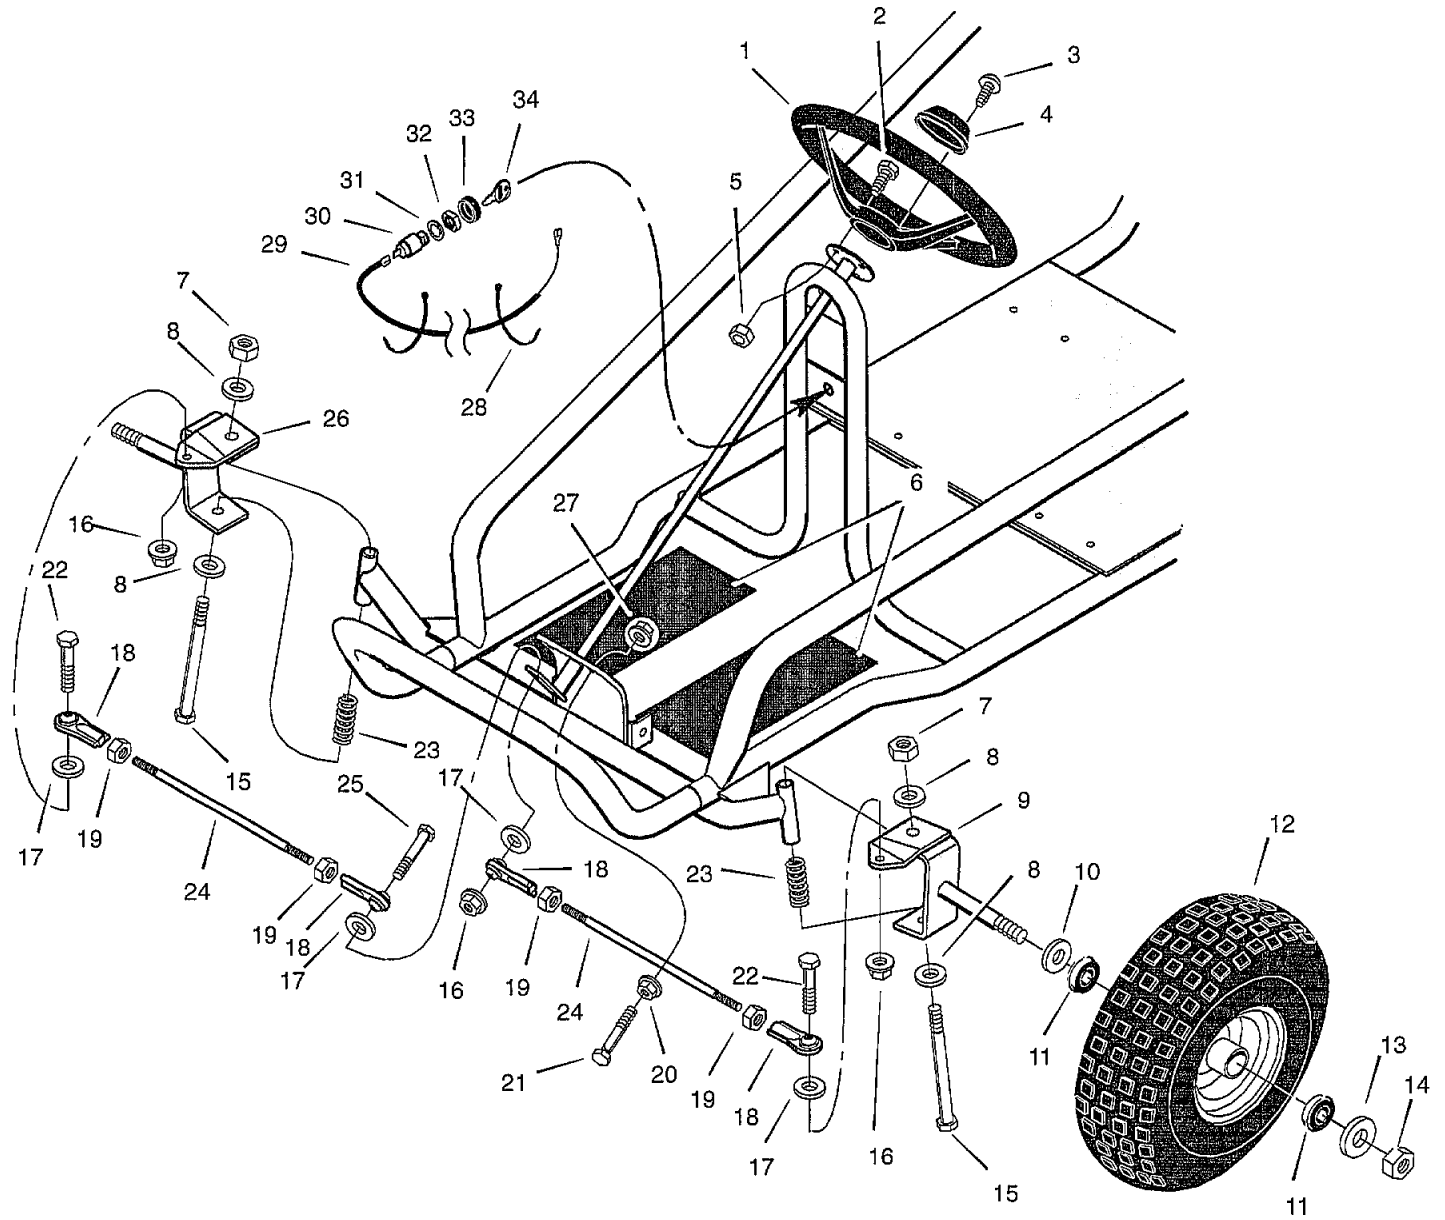

MURRAY GO-KART STEERING

REPAIR PARTS MODEL GT60501x83A

MURRAY GO-KART STEERING

REPAIR PARTS MODEL GT60501x83A

Key No.	Description	Part No.	Key No.	Description	Part No.
1	Wheel, Steering	680246	17	Washer	17x53 Z
2	Bolt	1x71	18	End, Tie Rod	680070
3	Screw	26x285	19	Nut	15x33
4	Cap, Steering Wheel	680060	20	Nut, Flange	15x134
5	Nut	15x89	21	Bolt	1x167
6	Mat	680165	22	Bolt	1x108
7	Nut	15x41	23	Spring, Compression	164x33
8	Washer	17x102	24	Rod, Tie	680248 Z
9	Spindle Assembly, Left	680215E549	25	Bolt	1x87
10	Spacer	740173	26	Spindle Assembly, Right	680214E549
11	Bearing	680106	27	Nut, Flange	15x112
12	Wheel and Tire, Front	680236	28	Strap, Tie	71372
	Tire 145 / 70-6	776931	29	Harness, Wire	680245
	Tube	407047	30	Switch, Recoil Start	23665
	Valve Stem	24373	31	Washer	19x40
13	Washer	17x197	32	Nut	91489
14	Nut, Axle	15x128	33	Cap	91488
15	Bolt	1x166	34	Key	672220
16	Nut, Flange	15x84