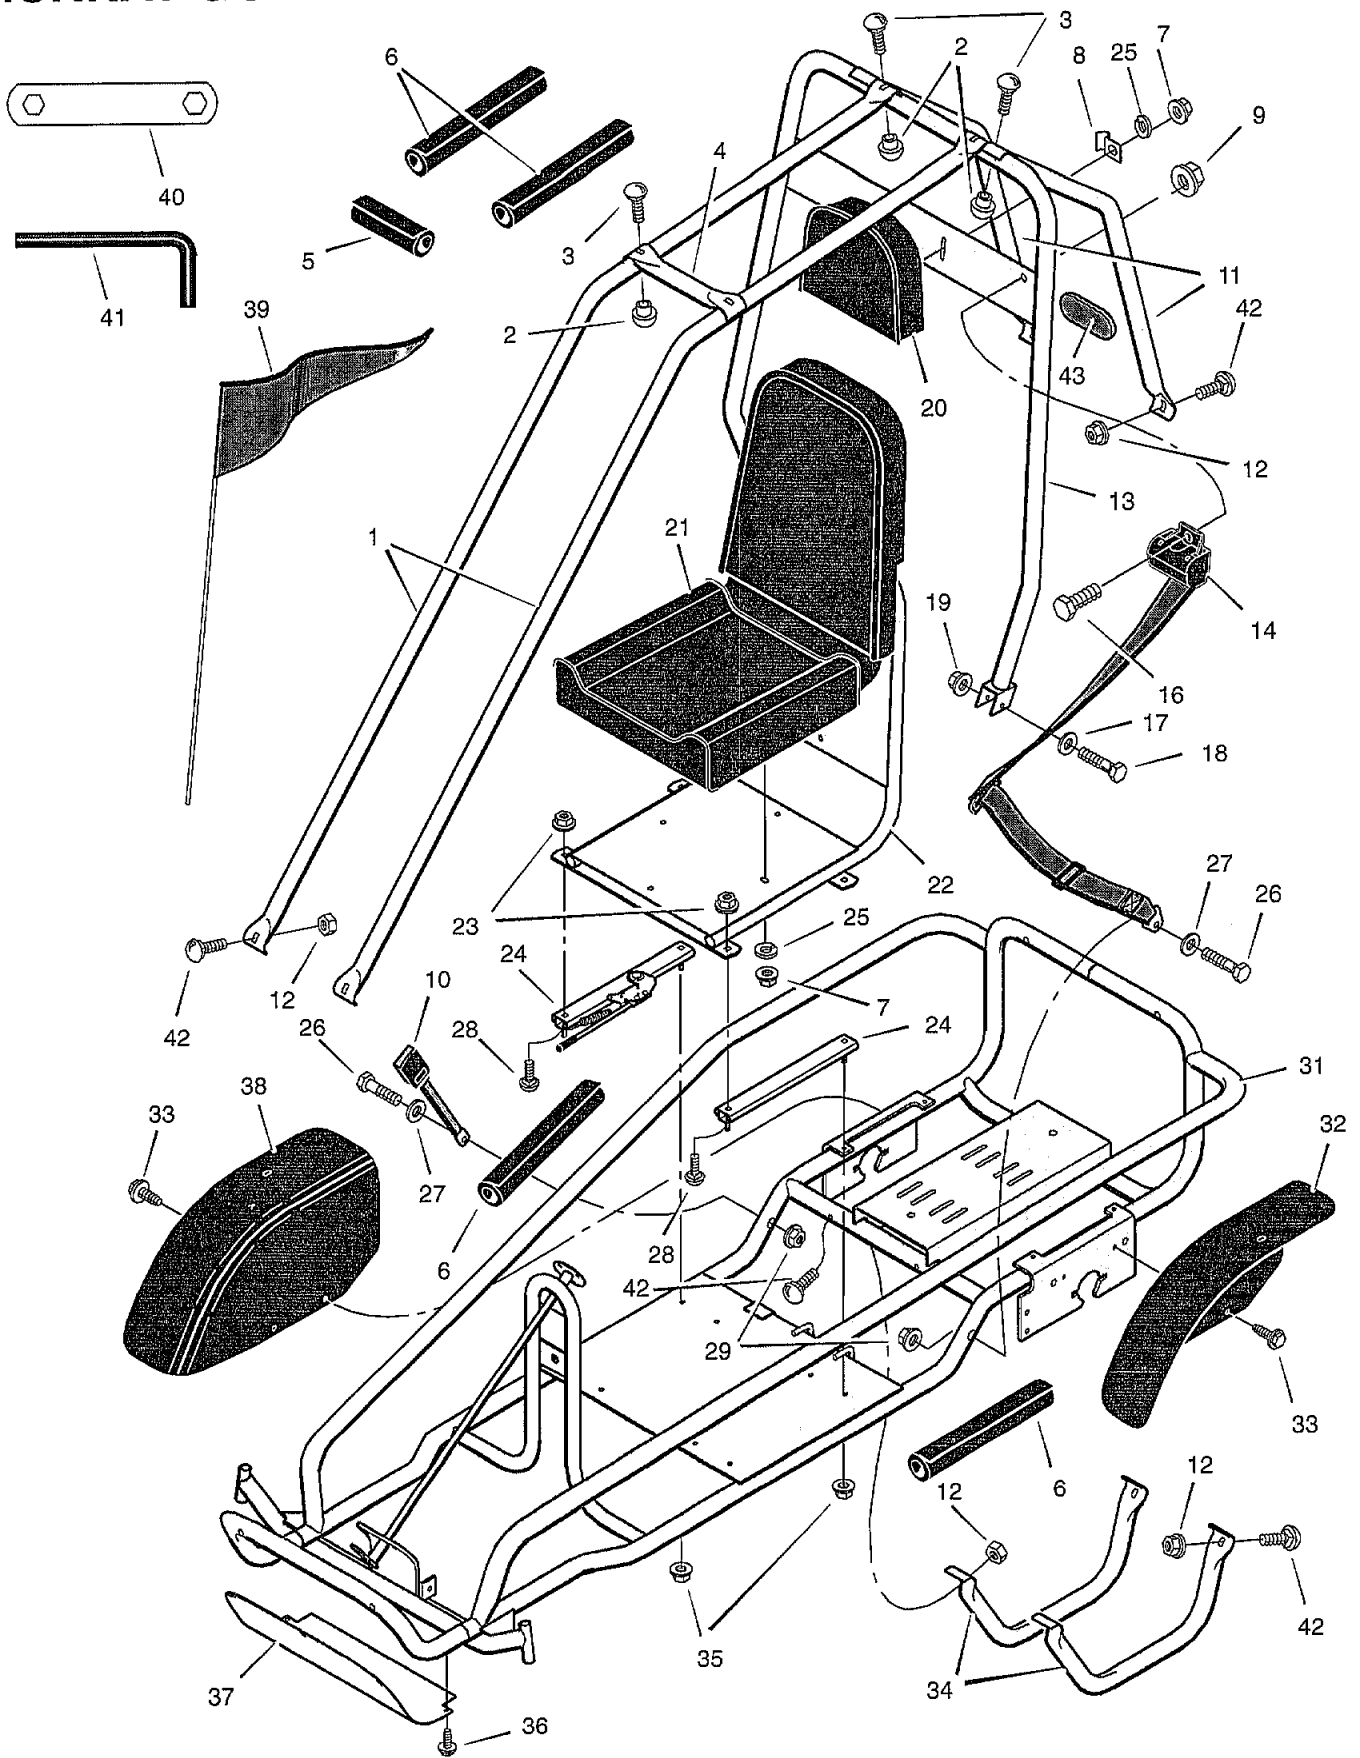

MURRAY GO-KART BODY

MODEL GT60501A

MURRAY GO-KART BODY

MODEL GT60501A

Key No.	Description	Part No.	Key No.	Description	Part No.
1	Frame Tubes	680289E549	23	Nut, Flange	15x79
2	Nut, Barrel	15x135	24	Bracket, Seat Adjustment	680164
3	Bolt, Carriage	2x83	25	Washer	18x32
4	Tube, Cross Brace	680189E549	26	Bolt	1x87
5	Pad, Tube	680267	27	Washer	17x53 Z
6	Pad, Tube	680266	28	Bolt, Carriage	2x64
7	Nut, Flange	15x82	29	Nut, Flange	15x84
8	Bracket, Flag	680036 Z	31	Chassis and Frame Assembly	680220E549
9	Nut, Flange	15x136	32	Fender, Left	680224
10	Belt, Seat – Cable Anchor	680314	33	Screw	26x274
11	Frame Tube, Rear	680188E549	34	Tube, Bottom	680168E549
12	Nut	15x123	35	Nut, Flange	15x88
13	U-Tube Assembly	680217E549	36	Screw	26x263
14	Belt, Seat – Retractor	680316	37	Floorpan, Front	680195E549
16	Bolt, Shoulder	9x66	38	Fender, Right	680223
17	Washer	17x44	39	Flag	680073
18	Bolt	1x120	40	Wrench, Assembly	680230 Z
19	Nut, Flange	15x79	41	Wrench, Hex	680274
20	Headrest	680258	42	Bolt, Carriage	2x91
21	Seat	680301	43	Reflector	680059
22	Frame Assembly, Seat	680178E549	—	Book, Instruction	F-000306L

MODEL GT60501A

Key No.	Description	Part No.	Key No.	Description	Part No.
1	Wheel, Steering	680246	17	Washer	17x53 Z
2	Bolt	1x71	18	End, Tie Rod	680070
3	Screw	26x285	19	Nut	15x33
4	Cap, Steering Wheel	680060	20	Nut, Flange	15x134
5	Nut	15x89	21	Bolt	1x167
6	Mat	680165	22	Bolt	1x108
7	Nut	15x41	23	Spring, Compression	164x33
8	Washer	17x102	24	Rod, Tie	680248 Z
9	Spindle Assembly, Left	680215E549	25	Bolt	1x87
10	Spacer	740173	26	Spindle Assembly, Right	680214E549
11	Bearing	680106	27	Nut, Flange	15x112
12	Wheel and Tire, Front	680236	28	Strap, Tie	71372
	Tire 145 / 70-6	776931	29	Harness, Wire	680245
	Tube	407047	30	Switch, Recoil Start	23665
	Valve Stem	24373	31	Washer	19x40
13	Washer	17x197	32	Nut	91489
14	Nut, Axle	15x128	33	Cap	91488
15	Bolt	1x166	34	Key	672220
16	Nut, Flange	15x84			