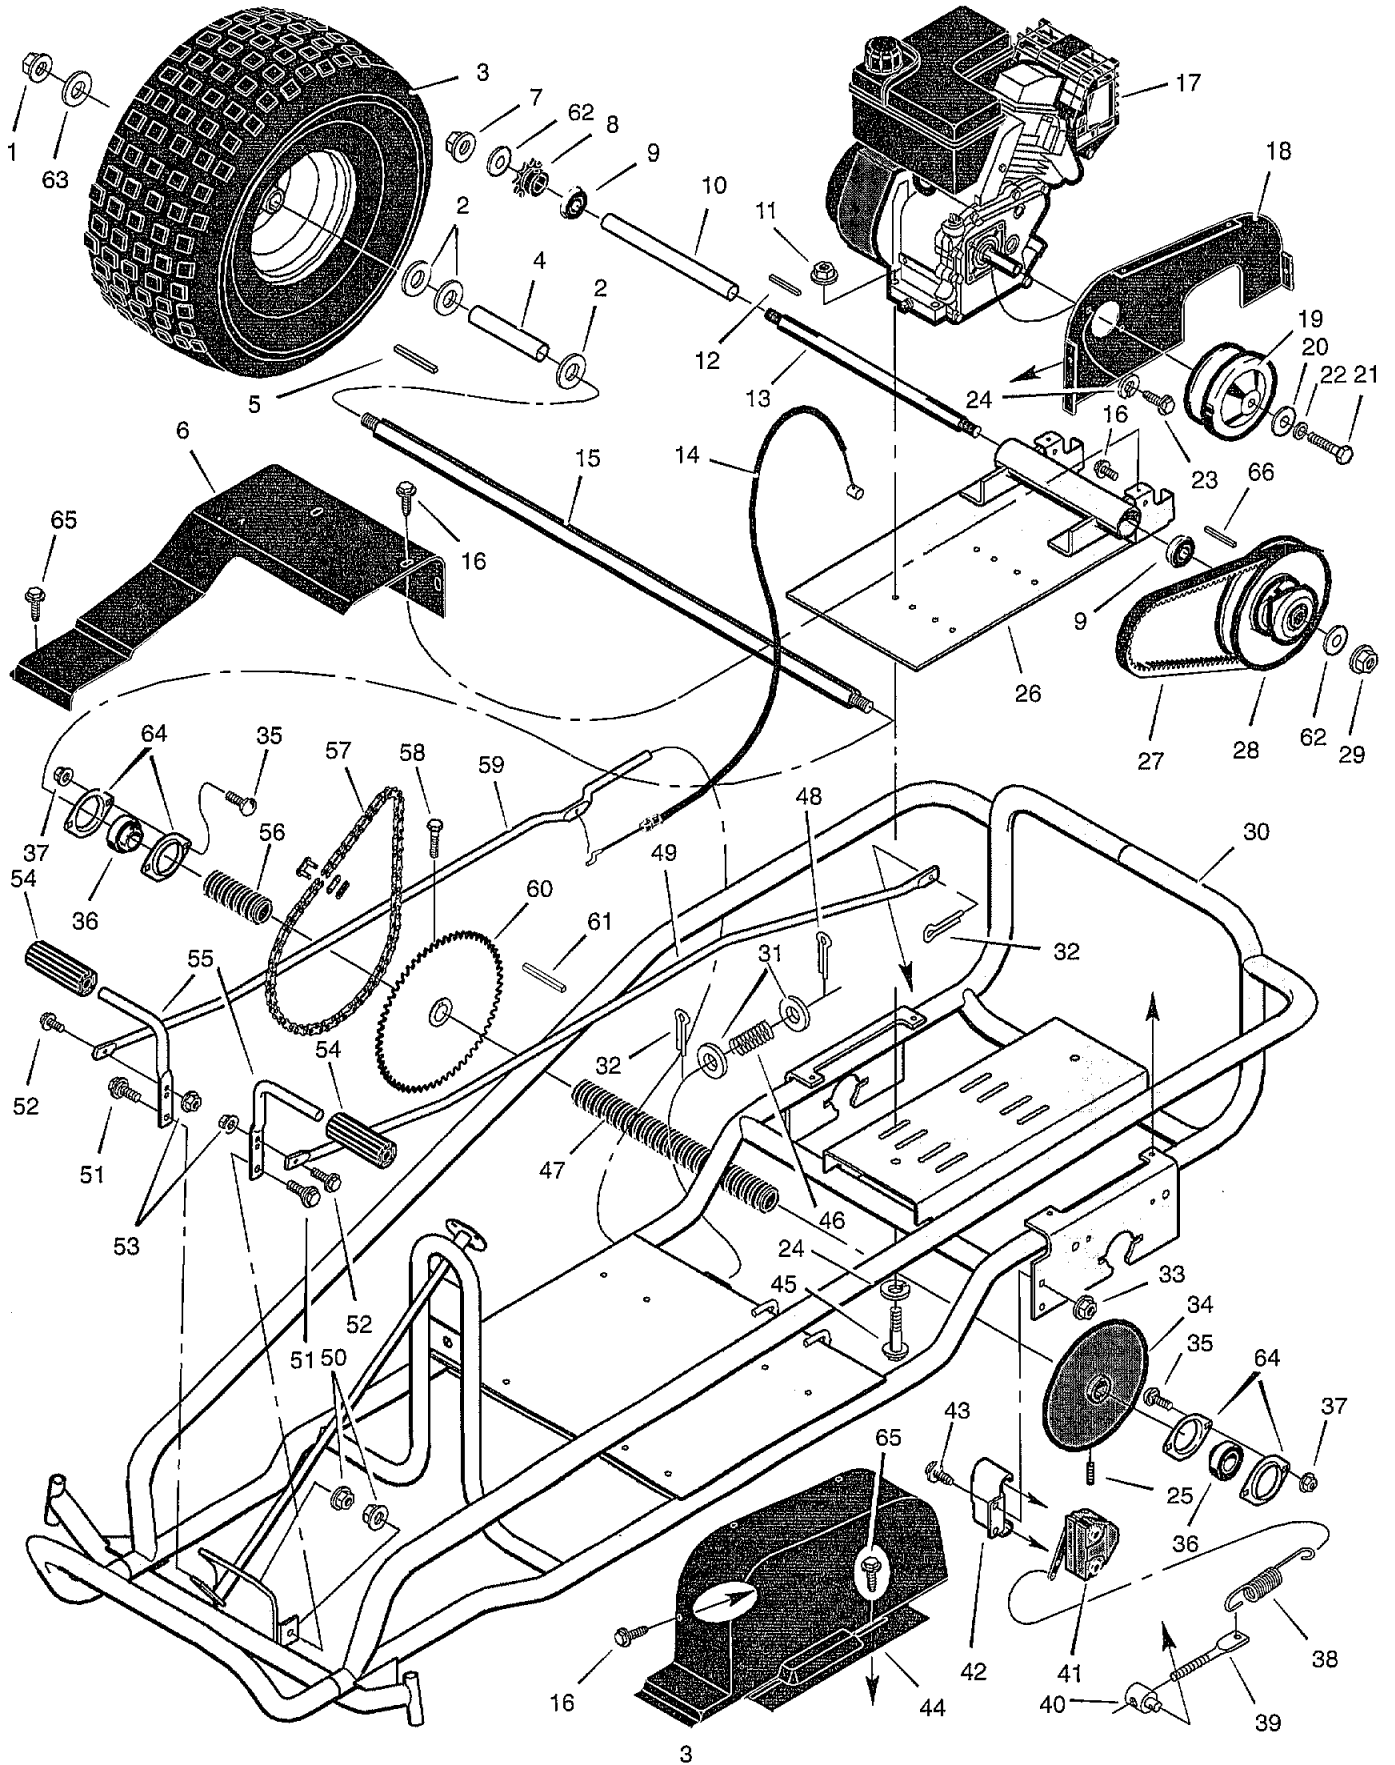

MURRAY GO-KART DRIVE

MODEL GT60501A

MURRAY GO-KART DRIVE

MODEL GT60501A

Key No.	Description	Part No.	Key No.	Description	Part No.
1	Nut, Axle	15x126	33	Nut, Flange	15x84
2	Washer	17x193	34	Brake, Disc	680242
3	Wheel and Tire Assembly, Rear	680237	35	Bolt, Carriage	2x64
—	Tire 18 x 9.50-8	776930	36	Bearing Assembly, Axle	680162
—	Tube	407049	37	Nut, Flange	15x88
—	Valve Stem	24373	38	Spring, Extension	165x139
4	Tube, Axle Spacer	252x52 Z	39	Link	680252
5	Key, Square	680260	40	Nut, Adjuster	21920
6	Cover, Chain	680227	41	Brake Assembly, Caliper	680243
7	Nut, Flange	15x128		Pads, Caliper Brake	776938
8	Sprocket	680163	42	Bracket, Brake	680244
9	Bearing	680161	43	Bolt	2x90
10	Spacer, Bearing Tube	680249	44	Cover, Torque Converter	680225
11	Nut, Flange	15x79	45	Bolt	1x98
12	Key, Square	680259	46	Spring	164x32
13	Shaft, Secondary Drive	680222	47	Cover, Axle	680254
14	Cable, Accelerator	680093	48	Pin, Cotter	30x49
15	Axle	680247	49	Rod, Brake	680261E549
16	Screw	26x263	50	Nut, Flange	15x84
17	Engine *	*	51	Bolt, Shoulder	9x51
18	Plate, Torque Converter	680228E549	52	Bolt, Shoulder	9x65
19	Driver, Torque Converter	680167	53	Nut, Flange	15x89
20	Washer	17x146 Z	54	Pedal	21544
21	Bolt	1x66	55	Arm, Pedal	680286E549
22	Lockwasher	18x15	56	Cover, Axle	680255
23	Screw	1x62	57	Chain & Master Link	776925
24	Lockwasher	18x16	58	Bolt	1x160
25	Screw, Set	1x160	59	Rod, Accelerator	680262E549
26	Plate Assembly, Engine	680219E549	60	Sprocket	680221
27	Belt, Torque Converter	37x98	61	Key, Square	680260
28	Driven, Torque Converter	680166	62	Washer	17x100
29	Nut, Flange	15x128	63	Washer	17x192
30	Chassis and Frame Assembly	680220E549	64	Retainer	680122
31	Washer	17x53 Z	65	Screw	26x274
32	Pin, Cotter	30x20	66	Key	680273

* Parts are available from an Engine Authorized Service Center. See "Engines, Gasoline" or "Gasoline Engines" in the yellow pages of the telephone directory.