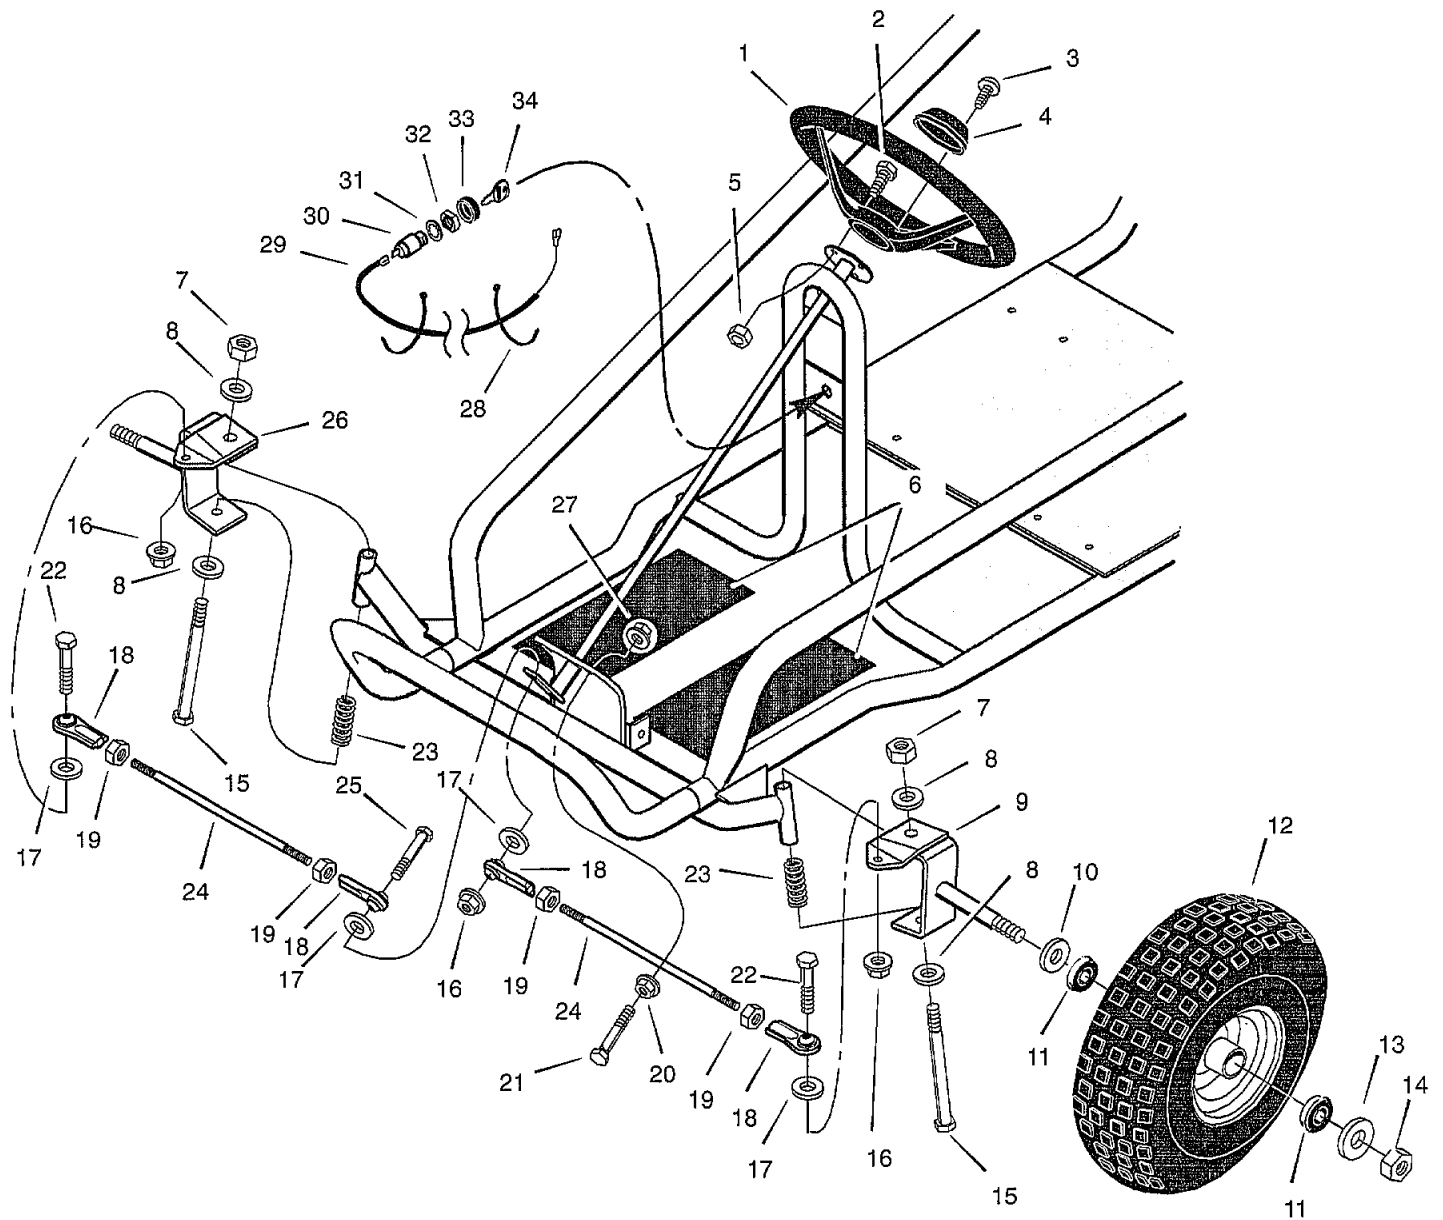

MURRAY GO-KART STEERING

MODEL GT60501A

MURRAY *GO-KART STEERING*

MODEL GT60501A

Key No.	Description	Part No.	Key No.	Description	Part No.
1	Wheel, Steering	680246	17	Washer	17x53 Z
2	Bolt	1x71	18	End, Tie Rod	680070
3	Screw	26x285	19	Nut	15x33
4	Cap, Steering Wheel	680060	20	Nut, Flange	15x134
5	Nut	15x89	21	Bolt	1x167
6	Mat	680165	22	Bolt	1x108
7	Nut	15x41	23	Spring, Compression	164x33
8	Washer	17x102	24	Rod, Tie	680248 Z
9	Spindle Assembly, Left	680215E549	25	Bolt	1x87
10	Spacer	740173	26	Spindle Assembly, Right	680214E549
11	Bearing	680106	27	Nut, Flange	15x112
12	Wheel and Tire, Front	680236	28	Strap, Tie	71372
	Tire 145 / 70-6	776931	29	Harness, Wire	680245
	Tube	407047	30	Switch, Recoil Start	23665
	Valve Stem	24373	31	Washer	19x40
13	Washer	17x197	32	Nut	91489
14	Nut, Axle	15x128	33	Cap	91488
15	Bolt	1x166	34	Key	672220
16	Nut, Flange	15x84