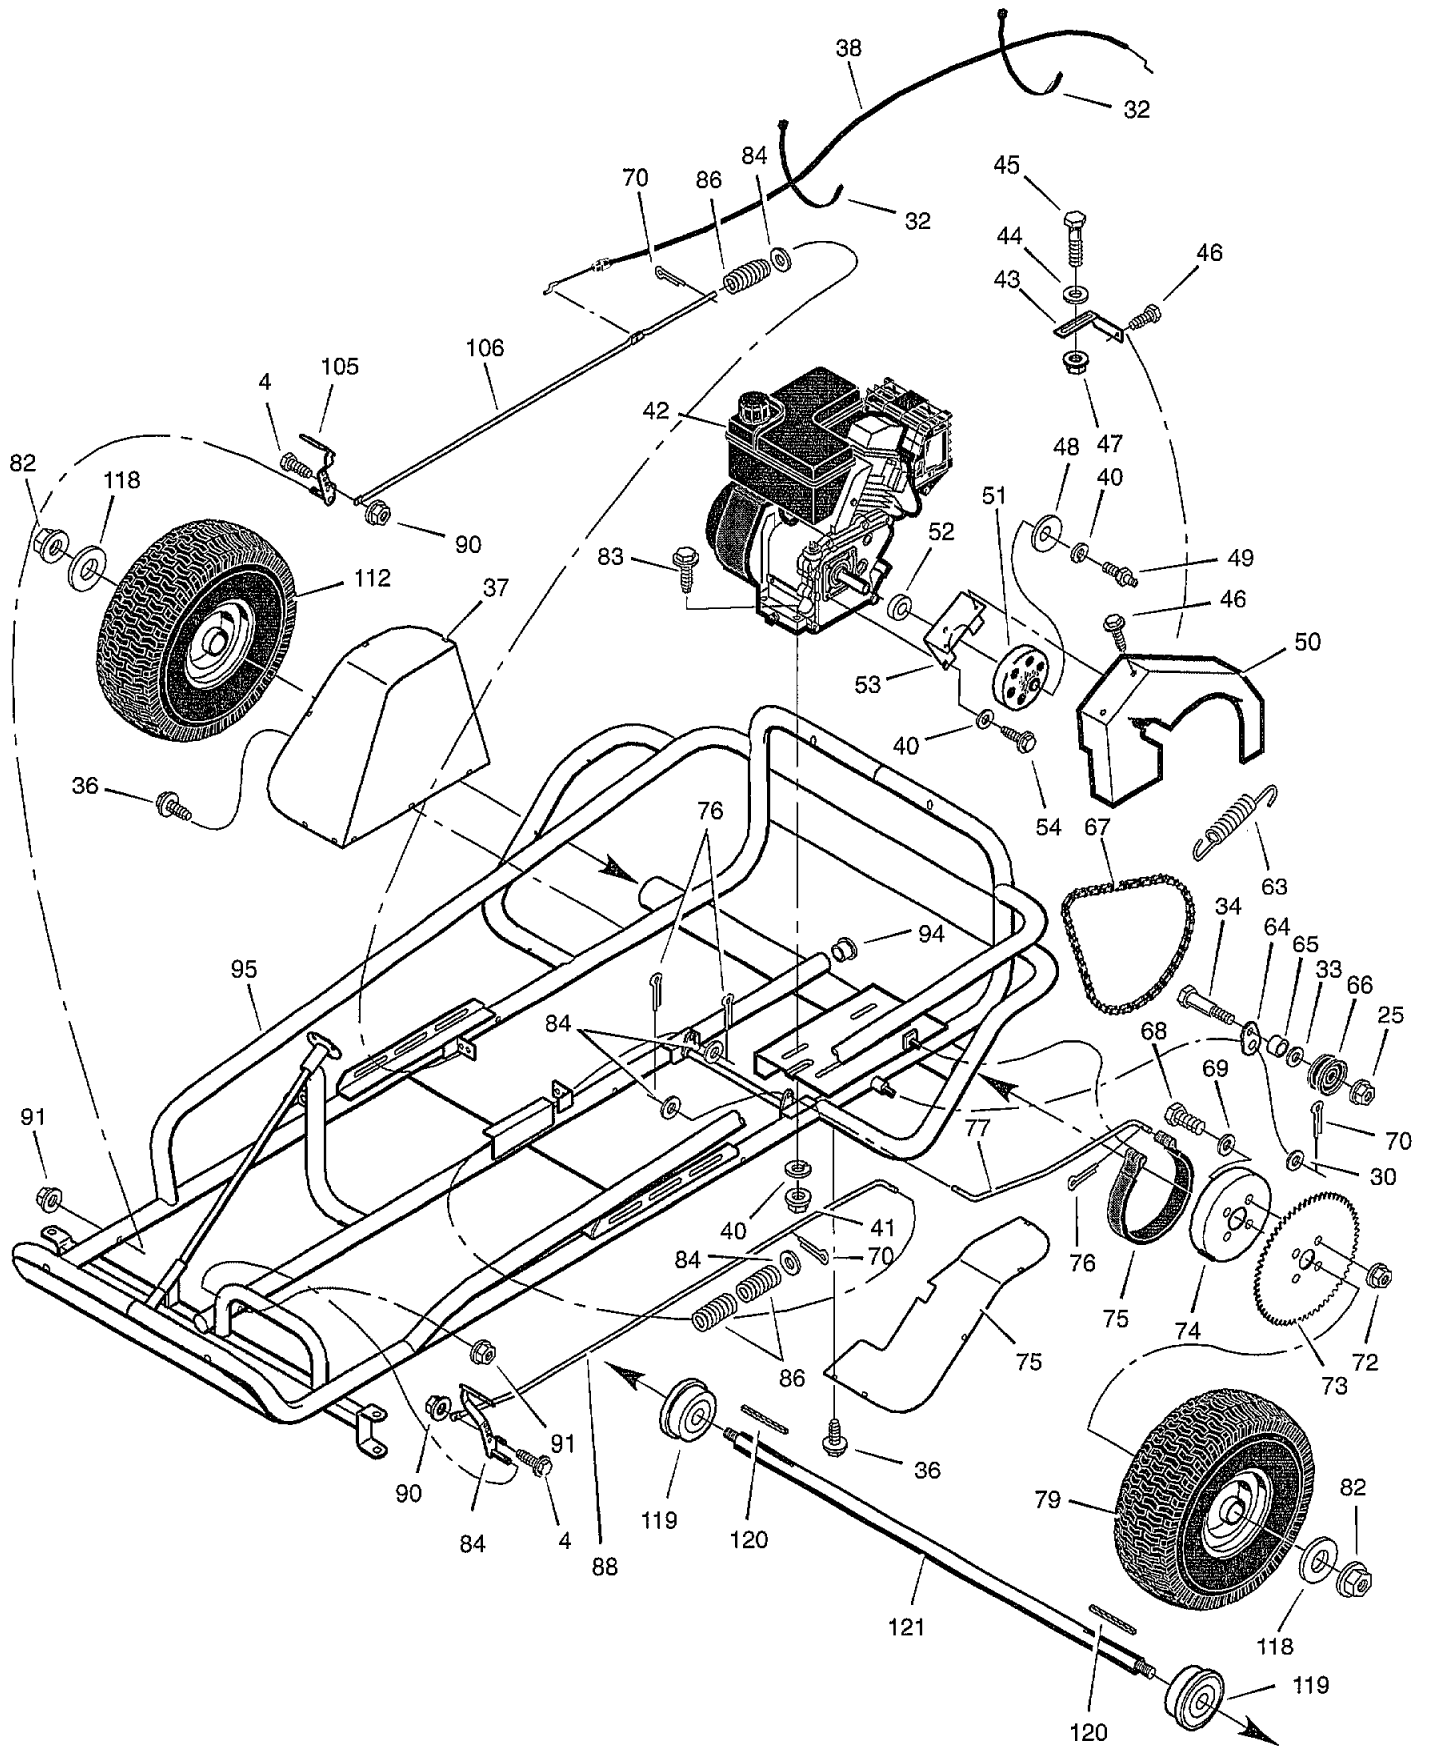

MURRAY GO-KART

MODEL GT60302A

MURRAY GO-KART

MODEL GT60302A

Key No.	Description	Part No.	Key No.	Description	Part No.
1	Seat	680297	32	Tie	71372
2	Frame Assembly, Seat	680040E700	33	Washer	17x53
3	Bolt, Carriage	2x91	34	Bolt, Shoulder	1x87
4	Bolt	1x163	35	Nut	15x82
5	Lockwasher	18x32	36	Screw	26x245
6	Wire, Kill	680092	37	Fender, Right	680034E701
7	Switch, ON/OFF	23665	38	Cable, Throttle	680093
8	Washer	19x40	39	Reflector	680059
9	Nut	91489	40	Lockwasher	18x16
10	Cap, Ignition	91488	41	Nut, Flange	15x79
11	Key	672220	42	Engine *	*
12	Frame Tube	680288E700	43	Bracket, Chain Guard	680091E701
13	Belt, Upper Seat	680302	44	Washer	17x37
14	Bolt, Carriage	2x83	45	Bolt, Shoulder	1x90
15	Frame Tube, Rear	680018E700	46	Screw	26x259
16	Bracket, Flag	680036 Z	47	Locknut	15x116
17	Pad, Tube (13 inches)	680268	48	Washer	17x203
19	Nut	15x136	49	Bolt, Grease Fitting	680312
21	Locknut	15x123	50	Guard, Chain	680030E701
22	U-Tube Assembly	680010E700	51	Clutch, Centrifugal	680298
23	Washer	17x44	52	Spacer, Clutch	92280
24	Bolt, Shoulder	1x157	53	Bracket, Chain Guard	680025E701
25	Locknut	15x84	54	Screw	1x62
26	Nut, Barrel	15x133	63	Spring	165x129
27	Headrest	680296	64	Arm, Pivot	24502 Z
28	Tube, Cross Brace	680011E700	65	Spacer	671914
29	Bolt, Shoulder	9x66	66	Idler, Chain	680086
30	Washer	17x103	67	Chain, #40 (36" Long)	776924
31	Seat Belt, Cloth Anchor	680315	68	Bolt	1x108