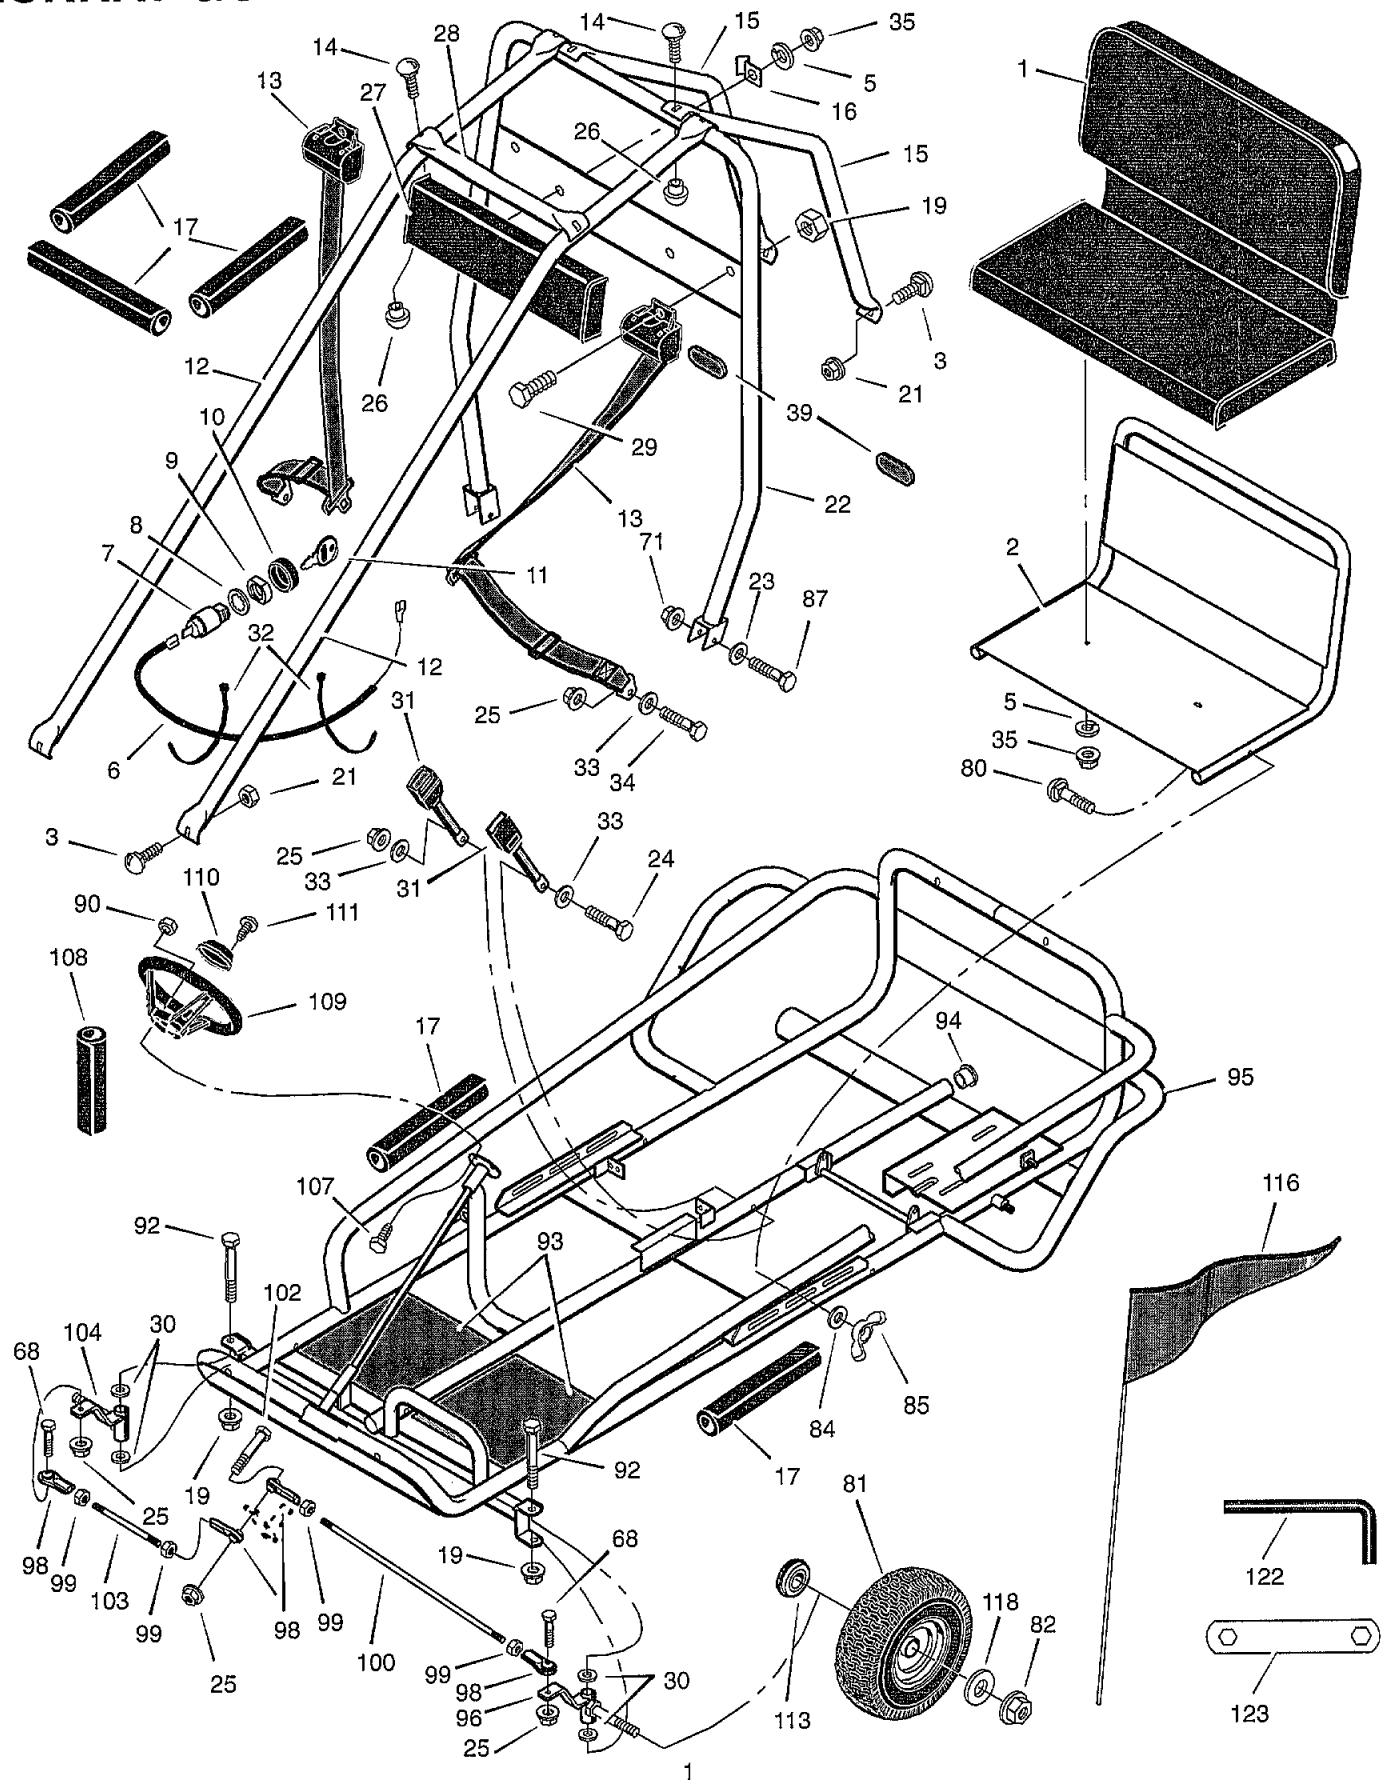

MURRAY GO-KART

MODEL GT60302A