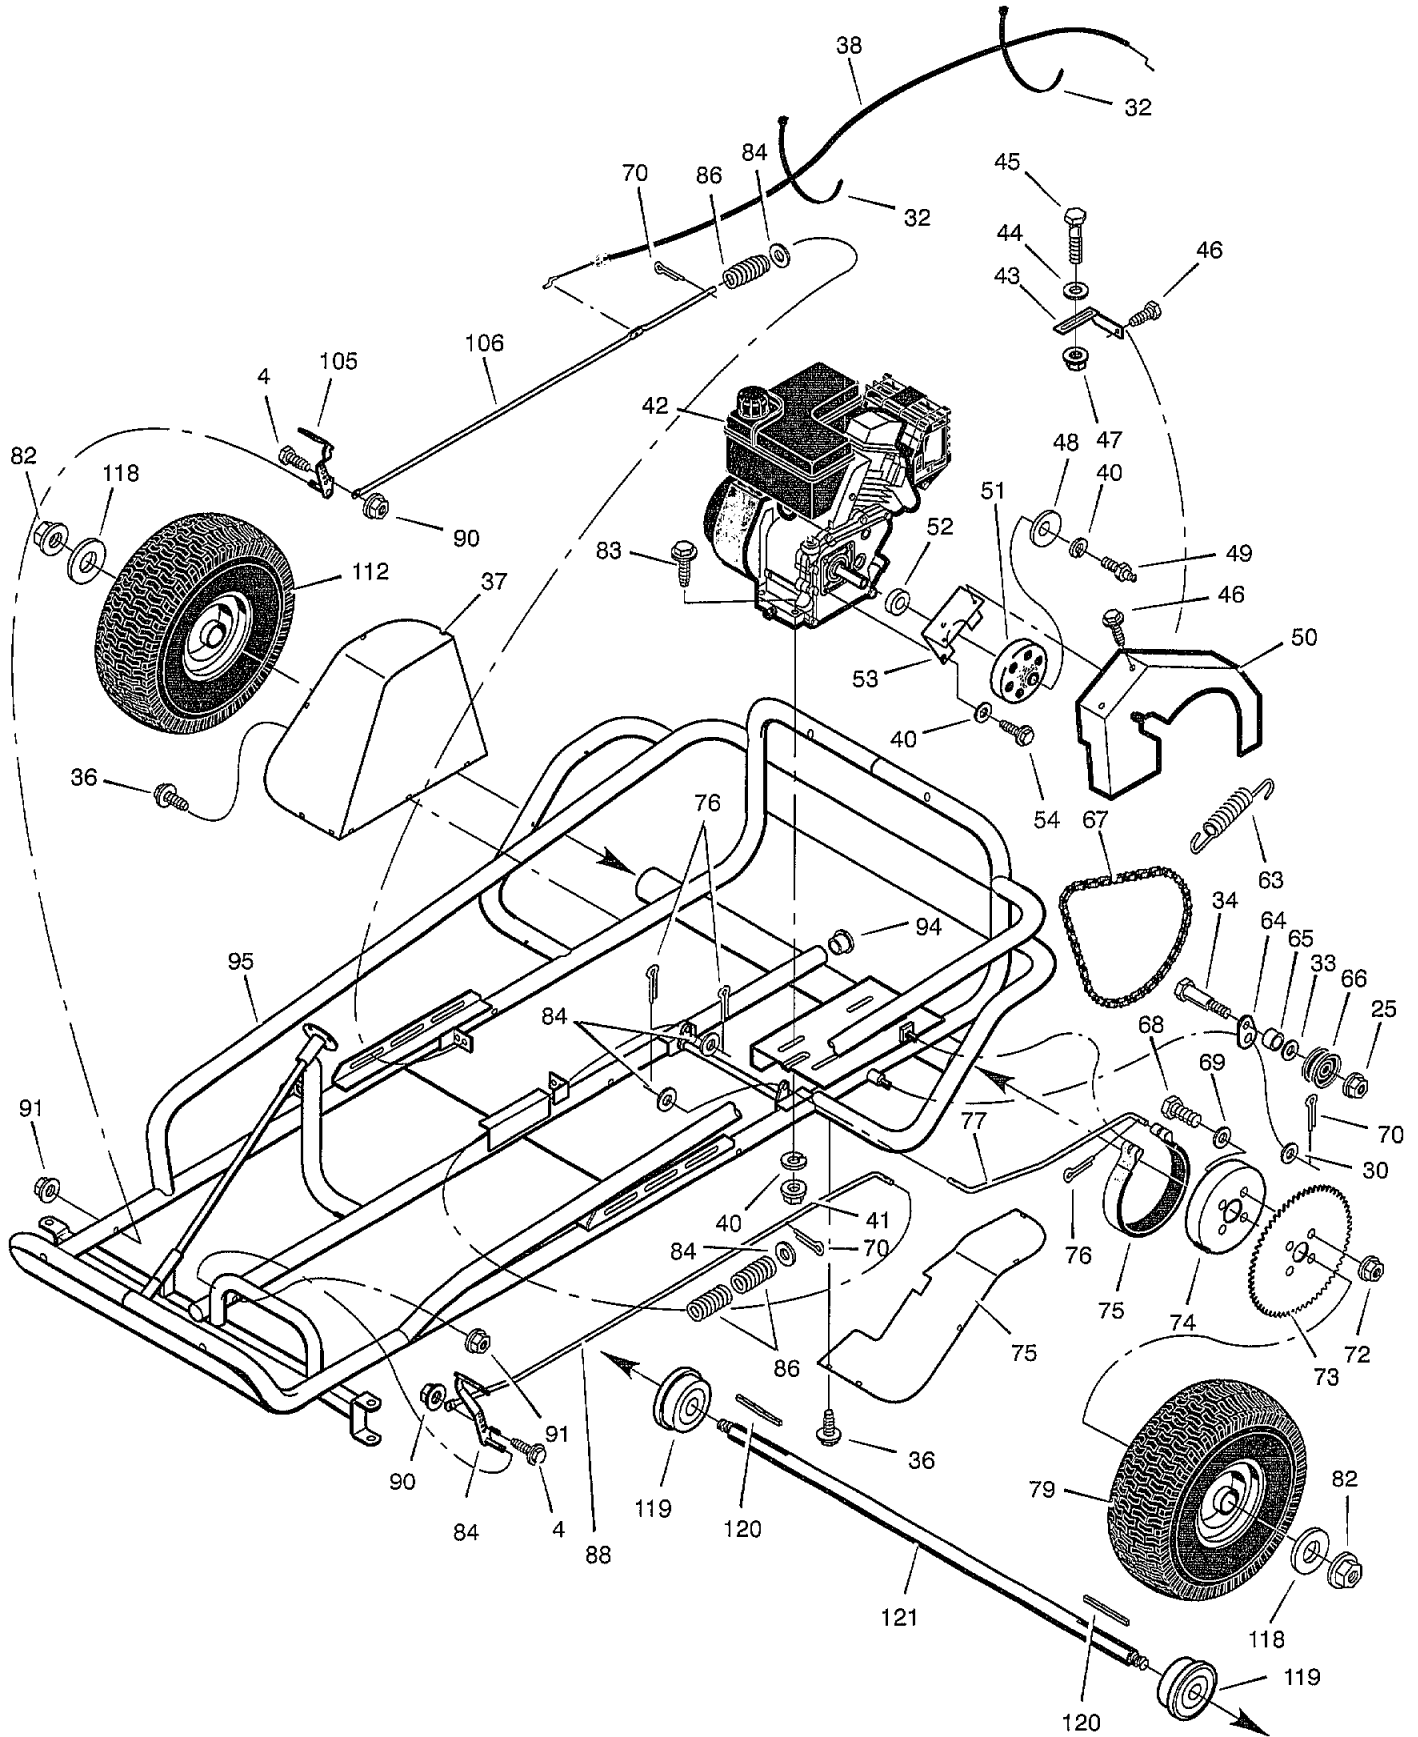

REPAIR PARTS

MURRAY GO-KART

MODEL GT60301A

REPAIR PARTS

MURRAY GO-KART

MODEL GT60301A

Key No.	Description	Part No.	Key No.	Description	Part No.
1	Seat	680192	31	Seat Belt	680062
2	Frame Assembly, Seat	680040E700	32	Tie	71372
3	Bolt, Carriage	2x84	33	Washer	17x53 Z
4	Bolt	1x163	34	Bolt, Shoulder	1x87
5	Lockwasher	18x32	35	Nut	15x82
6	Wire, Kill	680092	36	Screw	26x245
7	Switch, ON/OFF	23665	37	Fender, Right	680034E700
8	Washer	19x40	38	Cable, Throttle	680093
9	Nut	91489	39	Reflector	680059
10	Cap, Ignition	91488	40	Lockwasher	18x16
11	Key	672220	41	Nut, Flange	15x79
12	Frame Tube	680016E700	42	Engine (TEC)	<i>0HH60-71106C</i>
13	Belt, Seat	680062	43	Bracket, Chain Guard	680091E701
14	Bolt, Carriage	2x83	44	Washer	17x37
15	Frame Tube, Rear	680018E700	45	Bolt, Shoulder	1x90
16	Bracket, Flag	680036 Z	46	Screw	26x259
17	Pad, Tube (13 inches)	680077	47	Locknut	15x116
18	Pad, Tube (10 inches)	680079	48	Washer	17x45 Z
19	Nut	15x41	49	Bolt, Grease Fitting	680104
20	Lockwasher	18x33	50	Guard, Chain	680030E701
21	Locknut	15x123	51	Clutch, Centrifugal	680061
22	U-Tube Assembly	680010E700	52	Spacer, Clutch	92280
23	Washer	17x44	53	Bracket, Chain Guard	680025E701
24	Bolt, Shoulder	1x157	54	Screw	1x62
25	Locknut	15x84	63	Spring	165x129
26	Nut, Barrel	15x133	64	Arm, Pivot	24502 Z
27	Headrest	680193	65	Spacer	671914
28	Tube, Cross Brace	680011E700	66	Idler, Chain	680086
29	Bolt	1x125	67	Chain, #40 (36" Long)	680152
30	Washer	17x103	68	Bolt	1x108