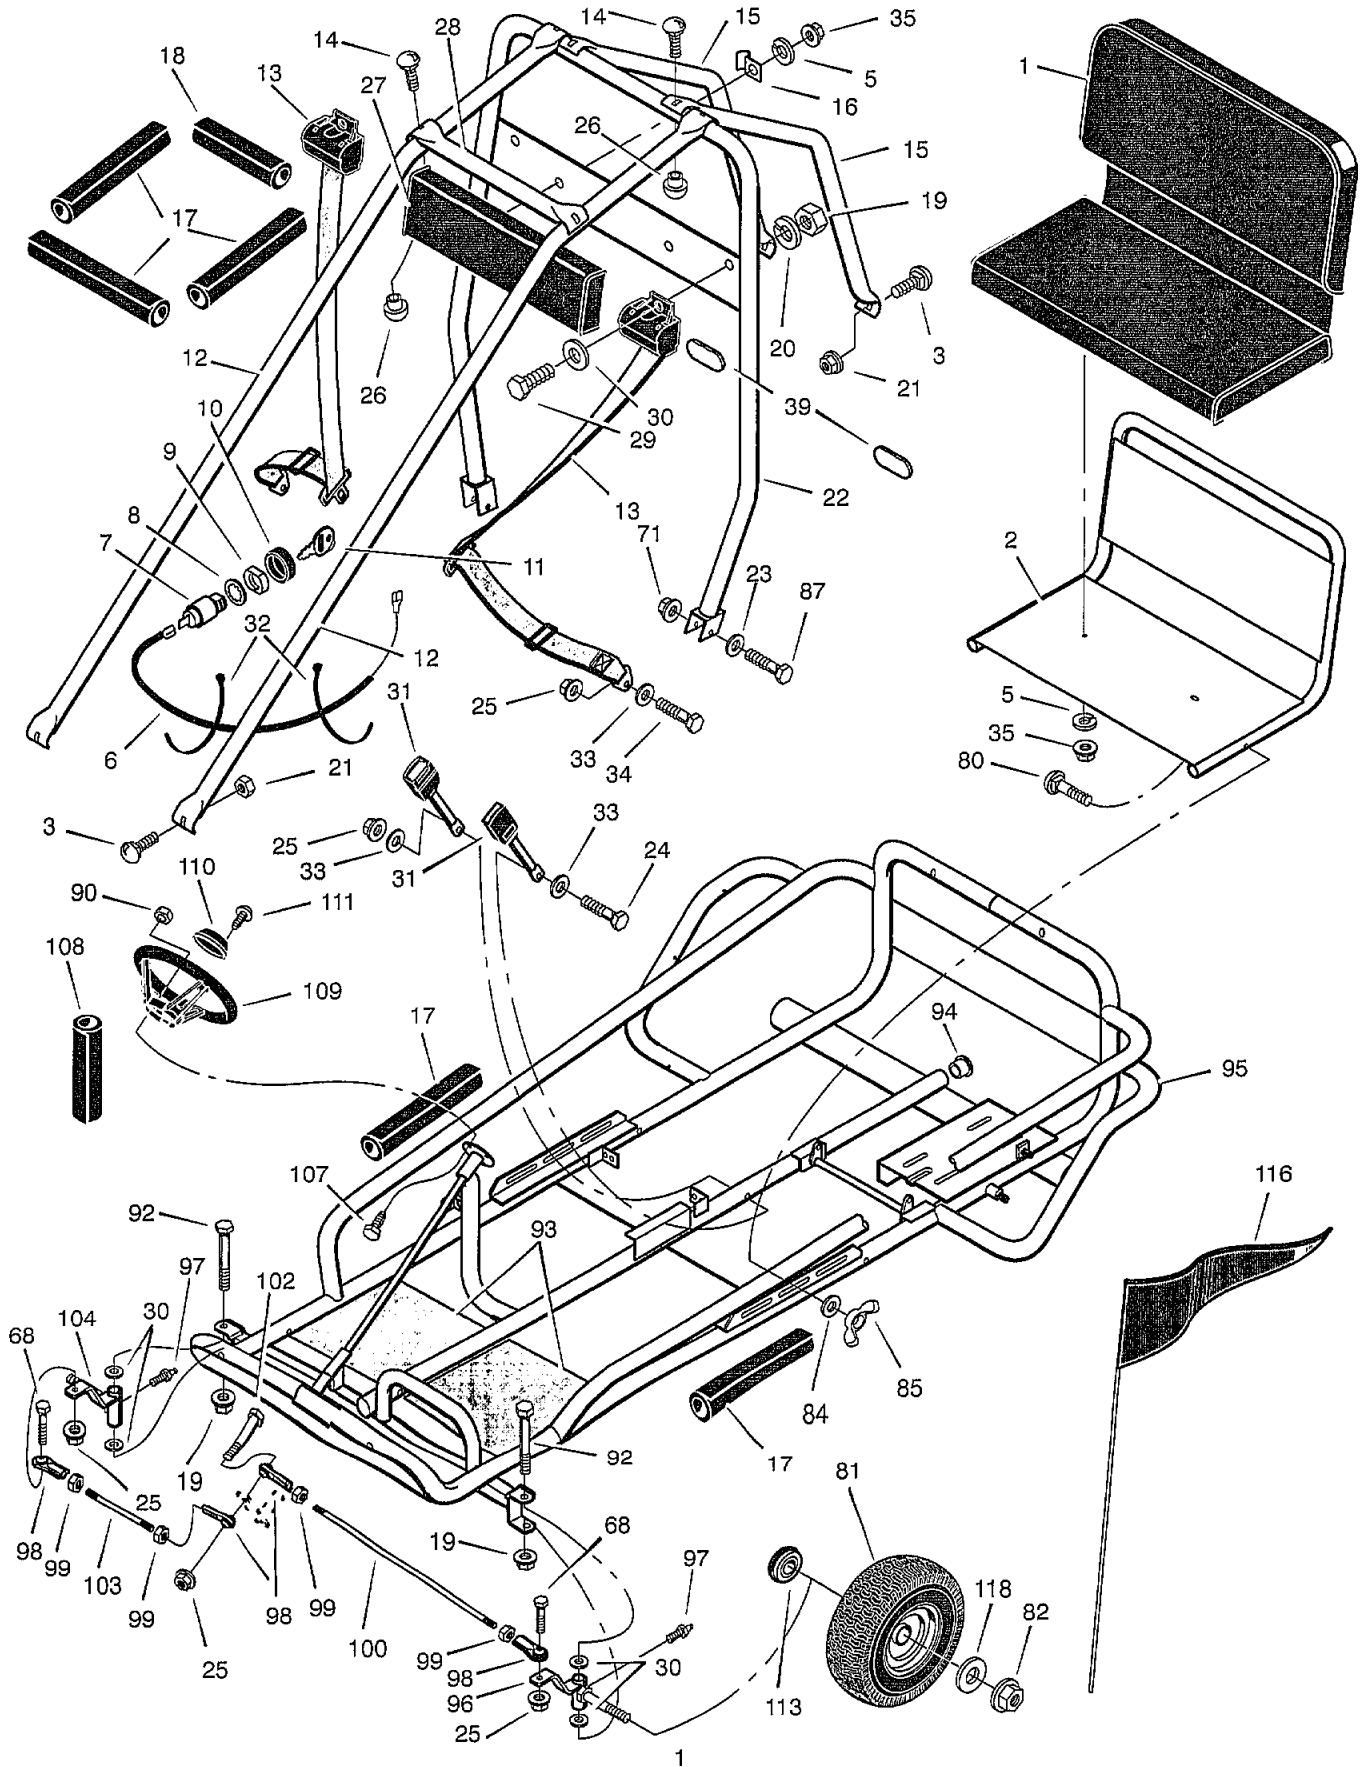

REPAIR PARTS

MURRAY GO-KART

MODEL GT60301A