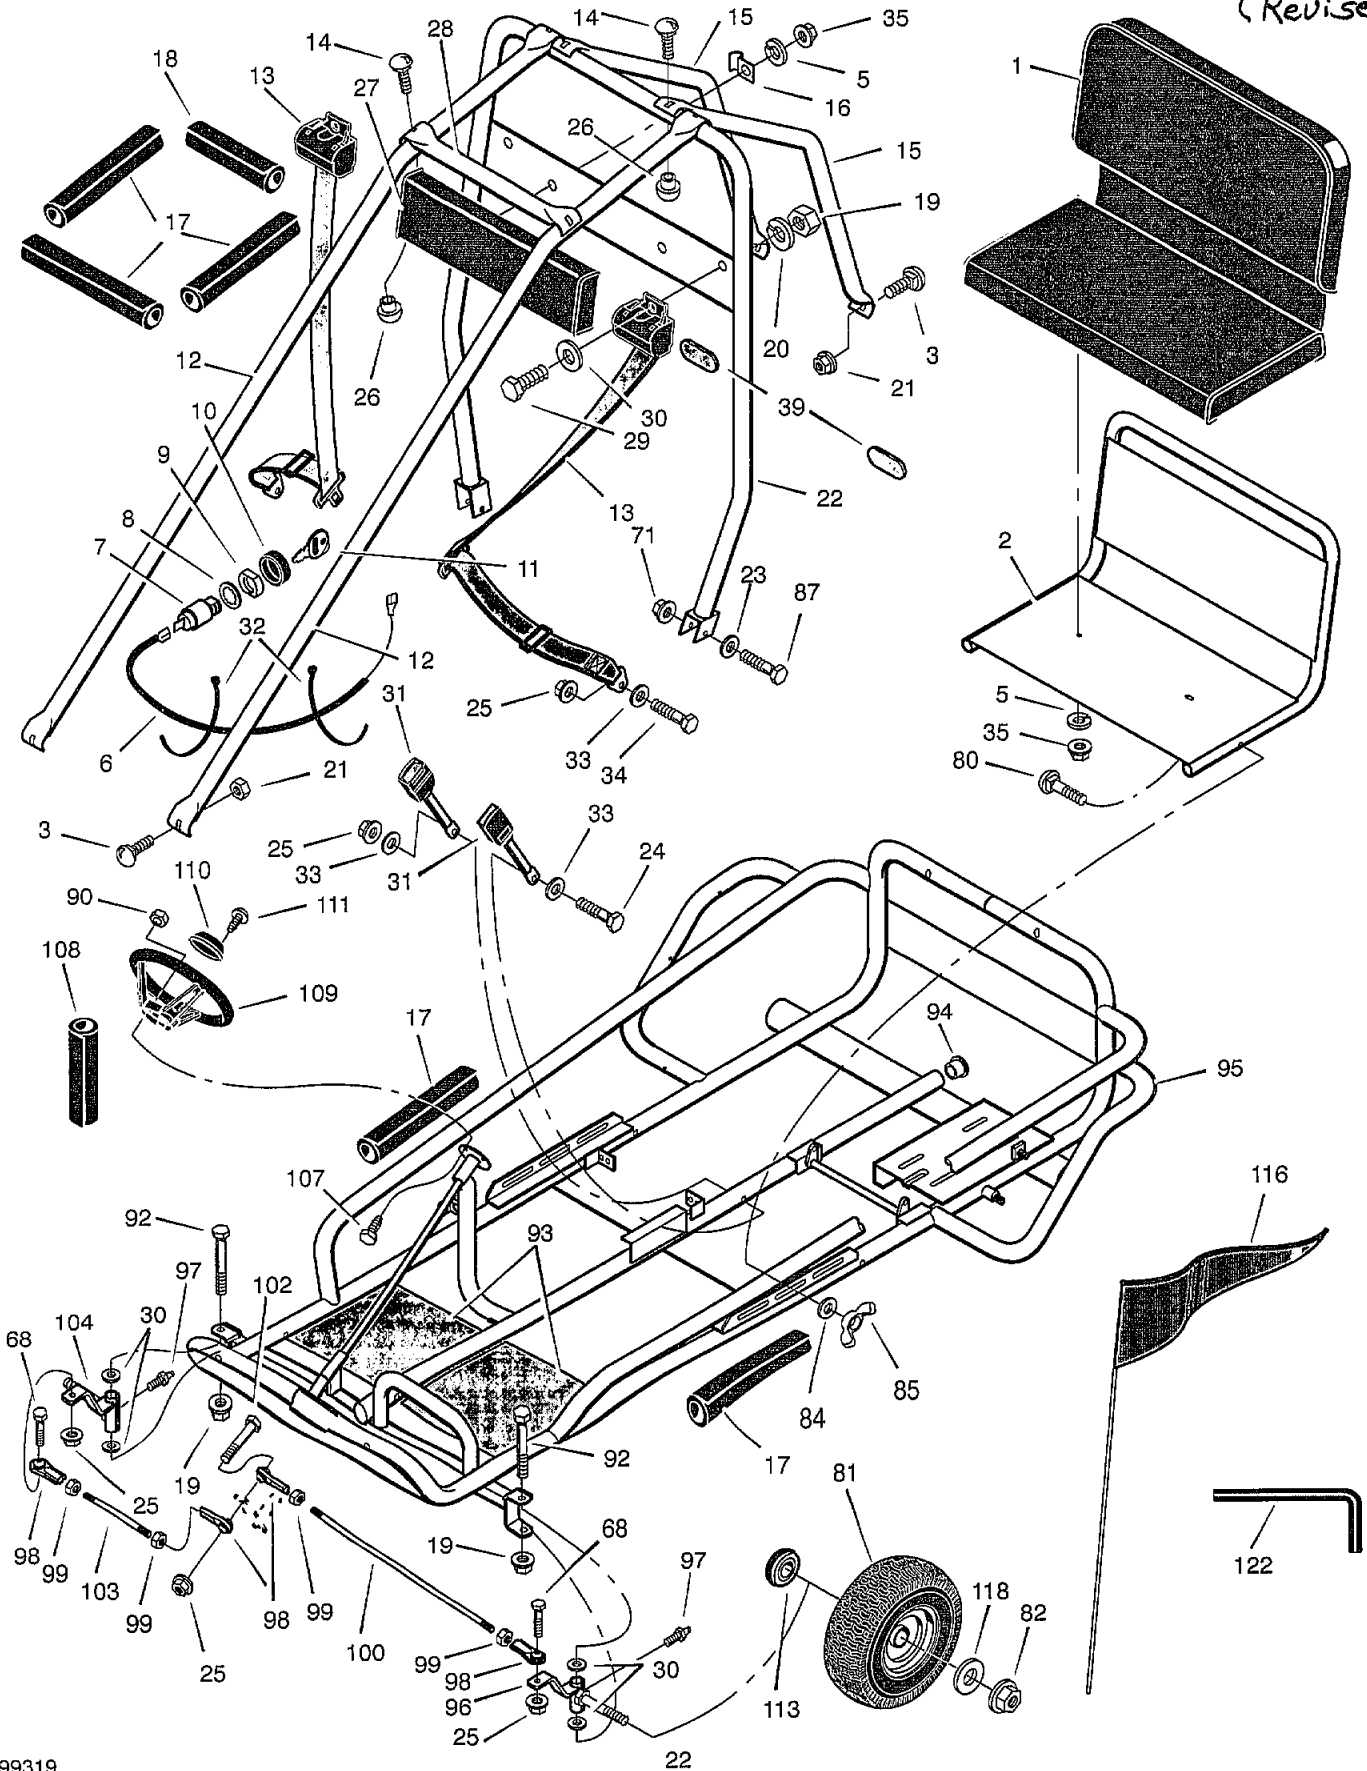

REPAIR PARTS

MURRAY GO-KART

MODEL GT60301A
(Revised)