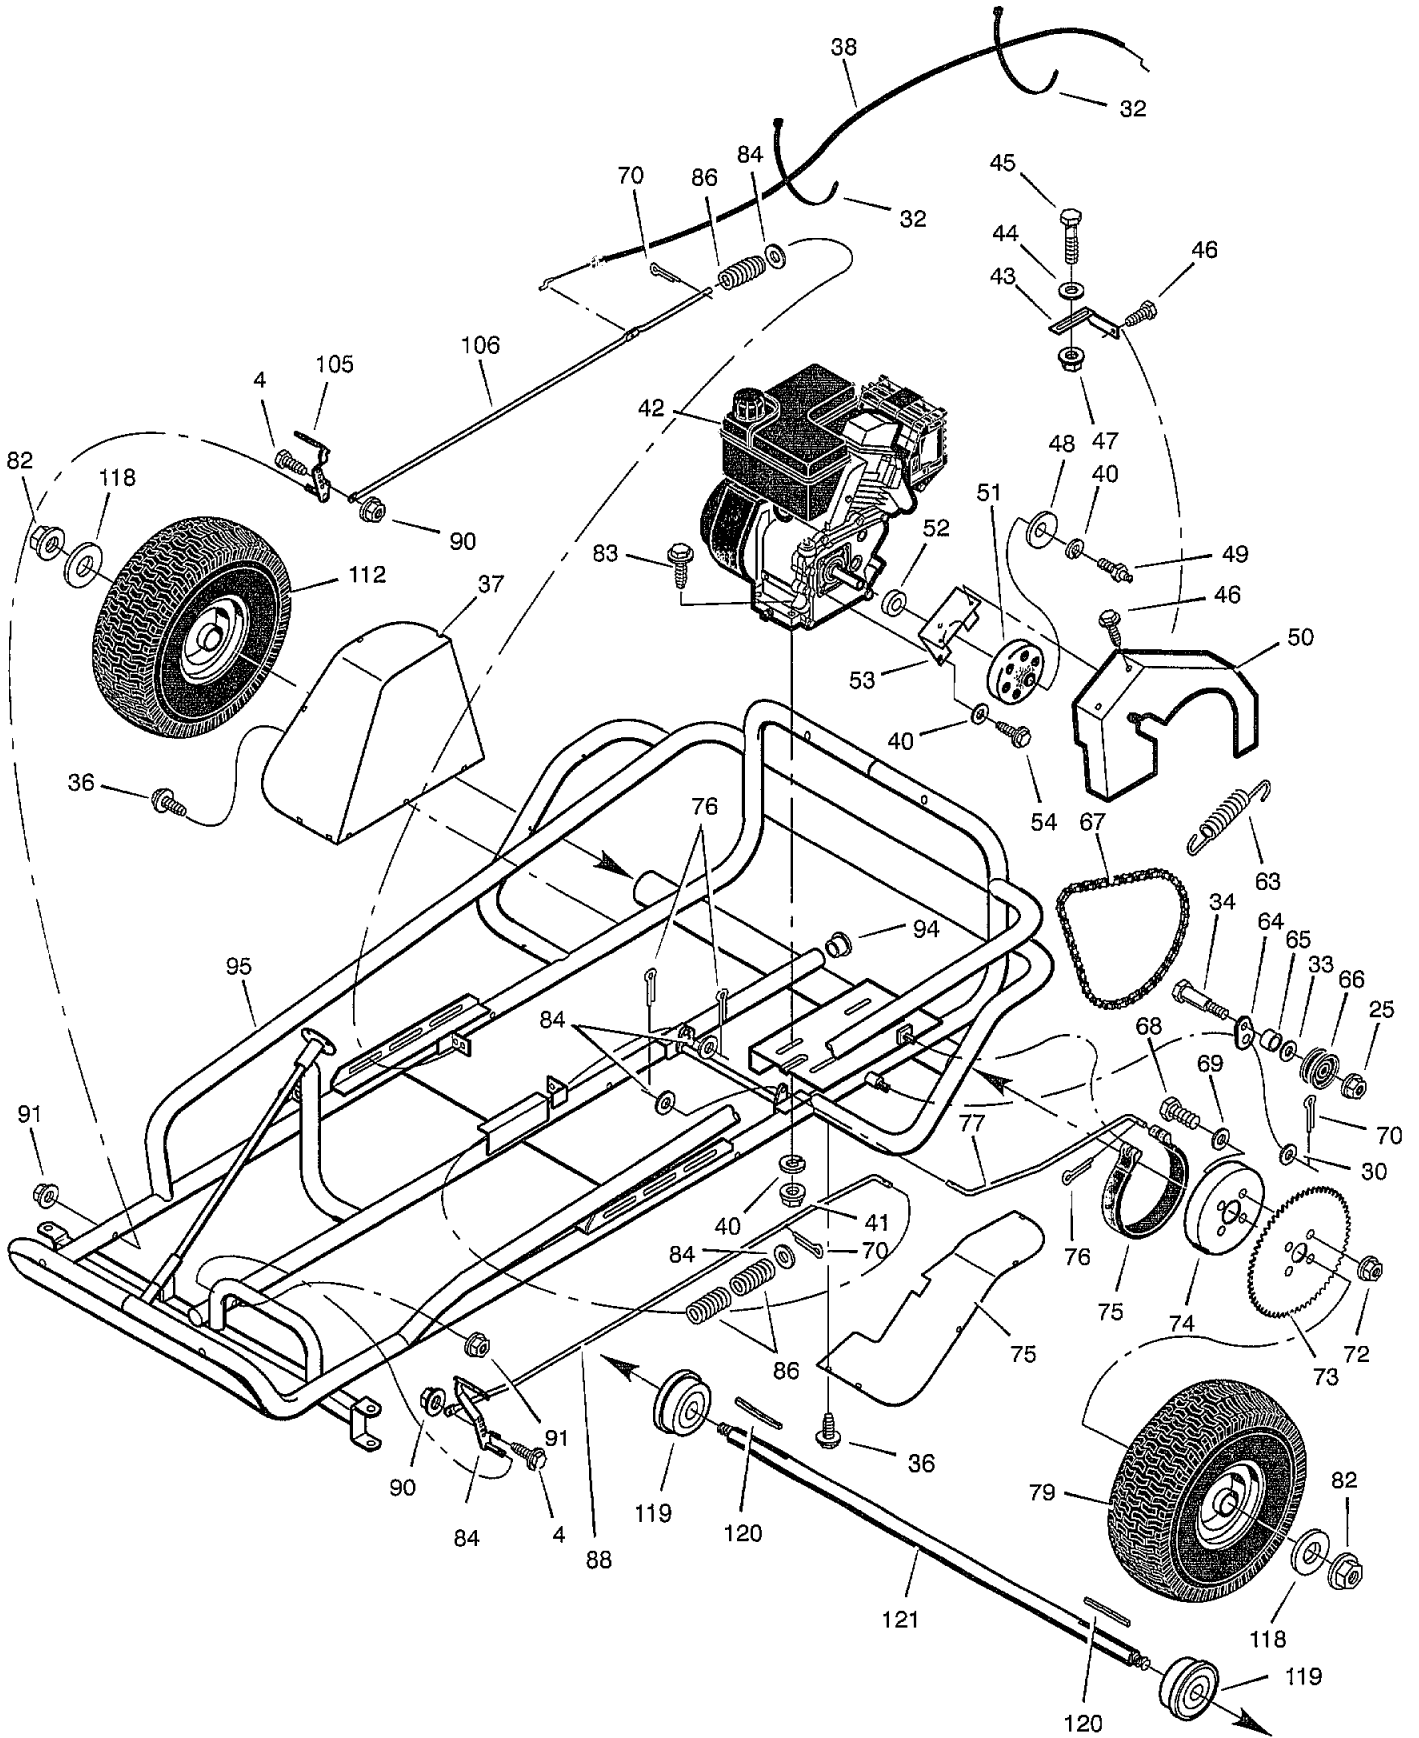

REPAIR PARTS

MURRAY GO-KART

MODEL GT60301A

REPAIR PARTS

MURRAY GO-KART

MODEL GT60301A

Key No.	Description	Part No.	Key No.	Description	Part No.
1	Seat	680192	31	Seat Belt	680062
2	Frame Assembly, Seat	680040E700	32	Tie	71372
3	Bolt, Carriage	2x84	33	Washer	17x53 Z
4	Bolt	1x163	34	Bolt, Shoulder	1x87
5	Lockwasher	18x32	35	Nut	15x82
6	Wire, Kill	680092	36	Screw	26x245
7	Switch, ON/OFF	23665	37	Fender, Right	680034E700
8	Washer	19x40	38	Cable, Throttle	680093
9	Nut	91489	39	Reflector	680059
10	Cap, Ignition	91488	40	Lockwasher	18x16
11	Key	672220	41	Nut, Flange	15x79
12	Frame Tube	680016E700	42	Engine *	*
13	Belt, Seat	680062	43	Bracket, Chain Guard	680091E701
14	Bolt, Carriage	2x83	44	Washer	17x37
15	Frame Tube, Rear	680018E700	45	Bolt, Shoulder	1x90
16	Bracket, Flag	680036 Z	46	Screw	26x259
17	Pad, Tube (13 inches)	680077	47	Locknut	15x116
18	Pad, Tube (10 inches)	680079	48	Washer	17x45 Z
19	Nut	15x41	49	Bolt, Grease Fitting	680104
20	Lockwasher	18x33	50	Guard, Chain	680030E701
21	Locknut	15x123	51	Clutch, Centrifugal	680061
22	U-Tube Assembly	680010E700	52	Spacer, Clutch	92280
23	Washer	17x44	53	Bracket, Chain Guard	680025E701
24	Bolt, Shoulder	1x157	54	Screw	1x62
25	Locknut	15x84	63	Spring	165x129
26	Nut, Barrel	15x133	64	Arm, Pivot	24502 Z
27	Headrest	680193	65	Spacer	671914
28	Tube, Cross Brace	680011E700	66	Idler, Chain	680086
29	Bolt	1x125	67	Chain, #40 (36" Long)	776924
30	Washer	17x103	68	Bolt	1x108