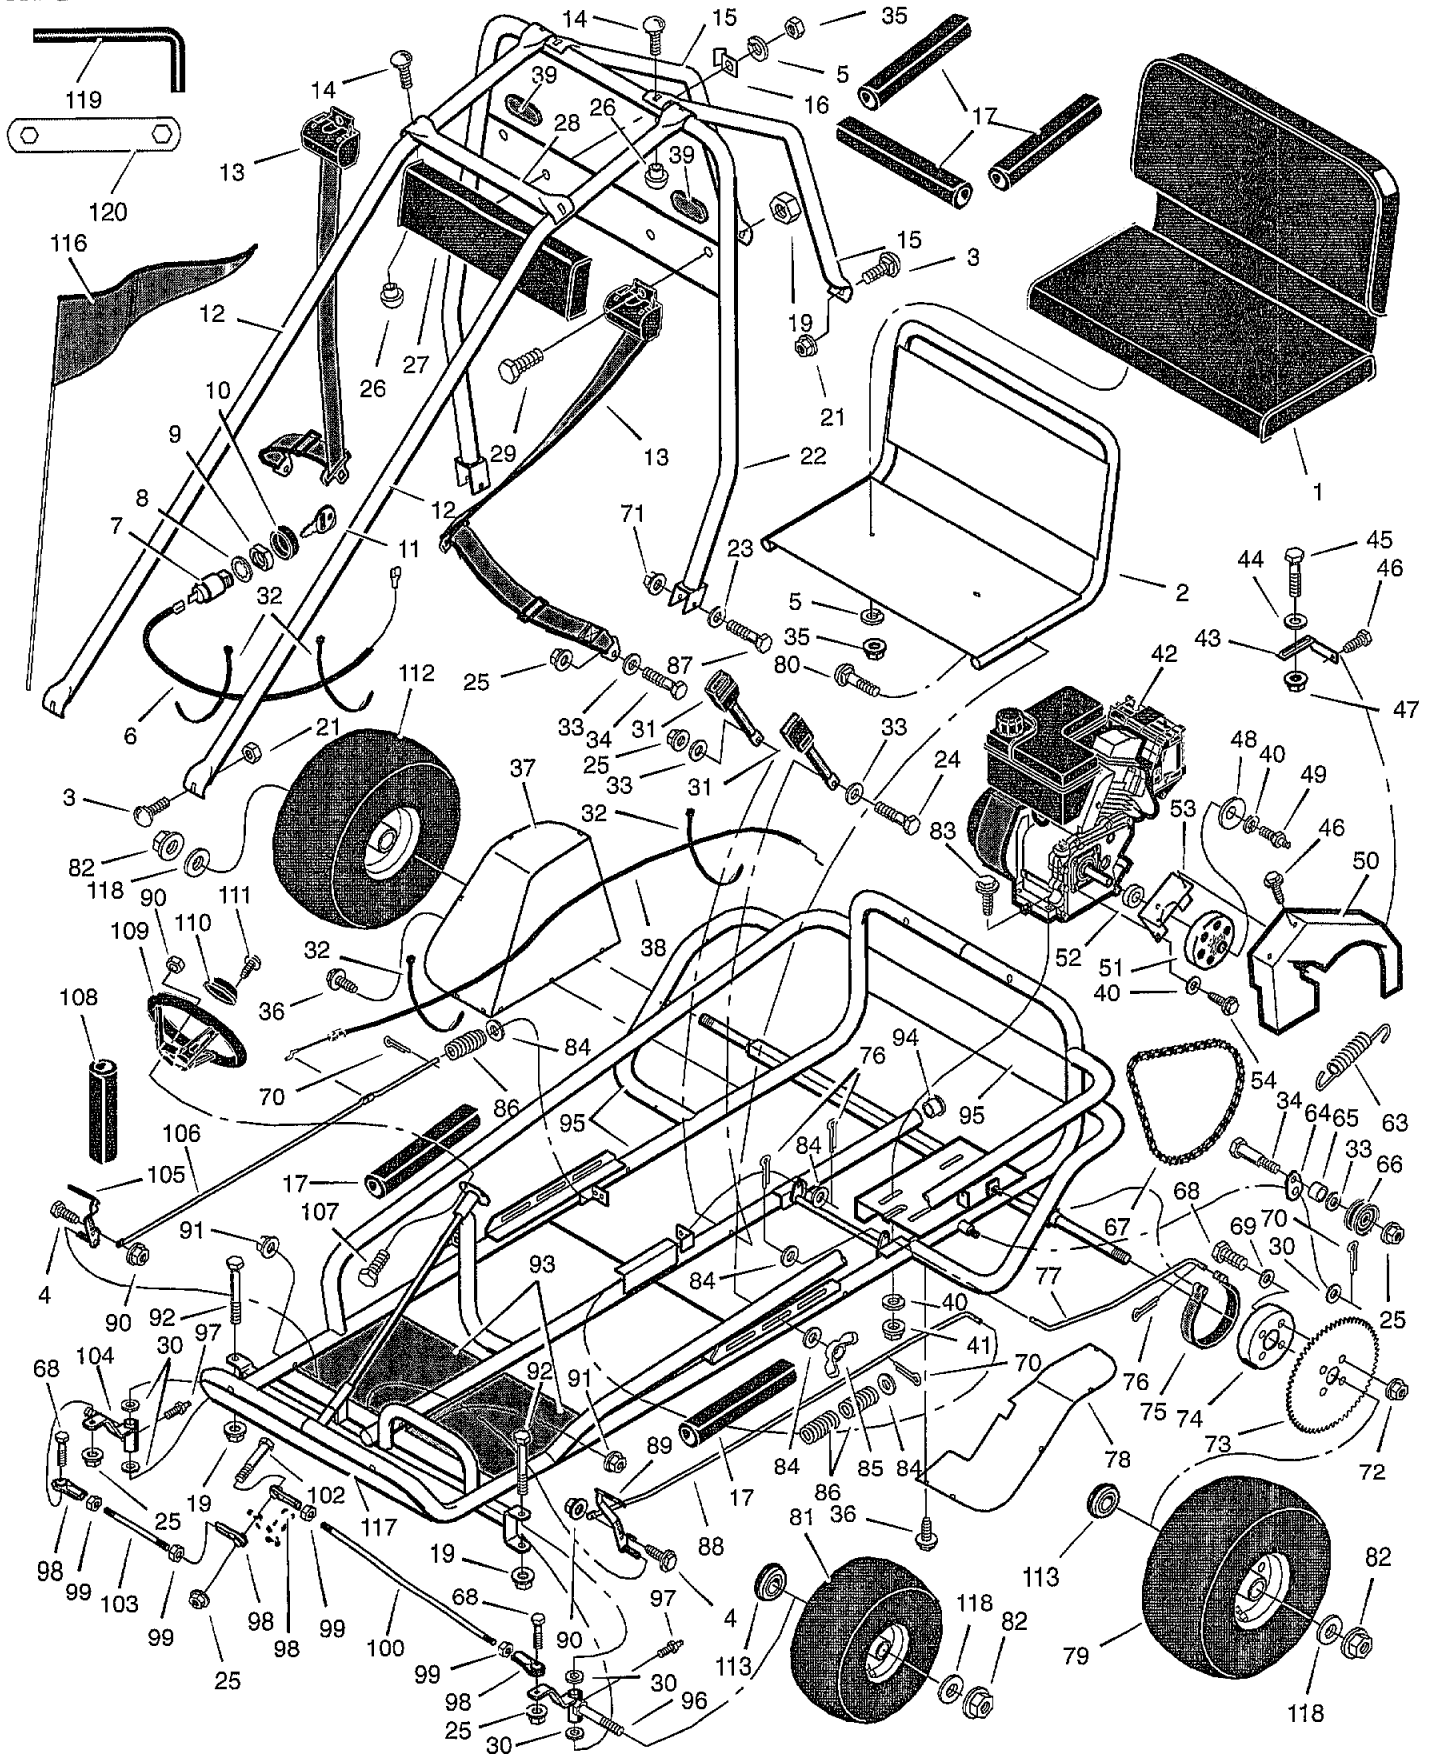

MURRAY GO-KART

REPAIR PARTS MODEL GT60102x92A

MURRAY GO-KART

REPAIR PARTS MODEL GT60102x92A

Key No.	Description	Part No.	Key No.	Description	Part No.
1	Seat	680297	32	Tie	71372
2	Frame Assembly, Seat	680040E410	33	Washer	17x53 Z
3	Bolt, Carriage	2x91	34	Bolt, Shoulder	1x87
4	Bolt	1x163	35	Nut	15x82
5	Lockwasher	18x32	36	Screw	26x245
6	Wire, Kill	680092	37	Fender, Right	680034E701
7	Switch, ON/OFF	23665	38	Cable, Throttle	680093
8	Washer	19x40	39	Reflector	680059
9	Nut	91489	40	Lockwasher	18x16
10	Cap, Ignition	91488	41	Nut, Flange	15x79
11	Key	672220	42	Engine *	*
12	Frame Tube	680288E410	43	Bracket, Chain Guard	680091E701
13	Belt, Seat	680302	44	Washer	17x37
14	Bolt, Carriage	2x83	45	Bolt, Shoulder	1x90
15	Frame Tube, Rear	680018E410	46	Screw	26x259
16	Bracket, Flag	680036 Z	47	Locknut	15x116
17	Pad, Tube (13 inches)	680077	48	Washer	17x203
19	Nut	15x136	49	Bolt, Grease Fitting	680312
21	Locknut	15x123	50	Guard, Chain	680030E701
22	U-Tube Assembly	680010E410	51	Clutch, Centrifugal	680298
23	Washer	17x44	52	Spacer, Clutch	92280
24	Bolt, Shoulder	1x157	53	Bracket, Chain Guard	680025E701
25	Locknut	15x84	54	Screw	1x62
26	Nut, Barrel	15x135	63	Spring	165x129
27	Headrest	680193	64	Arm, Pivot	24502 Z
28	Tube, Cross Brace	680011E410	65	Spacer	671914
29	Bolt, Shoulder	9x66	66	Idler, Chain	680086
31	Anchor, Seat Belt	680315			