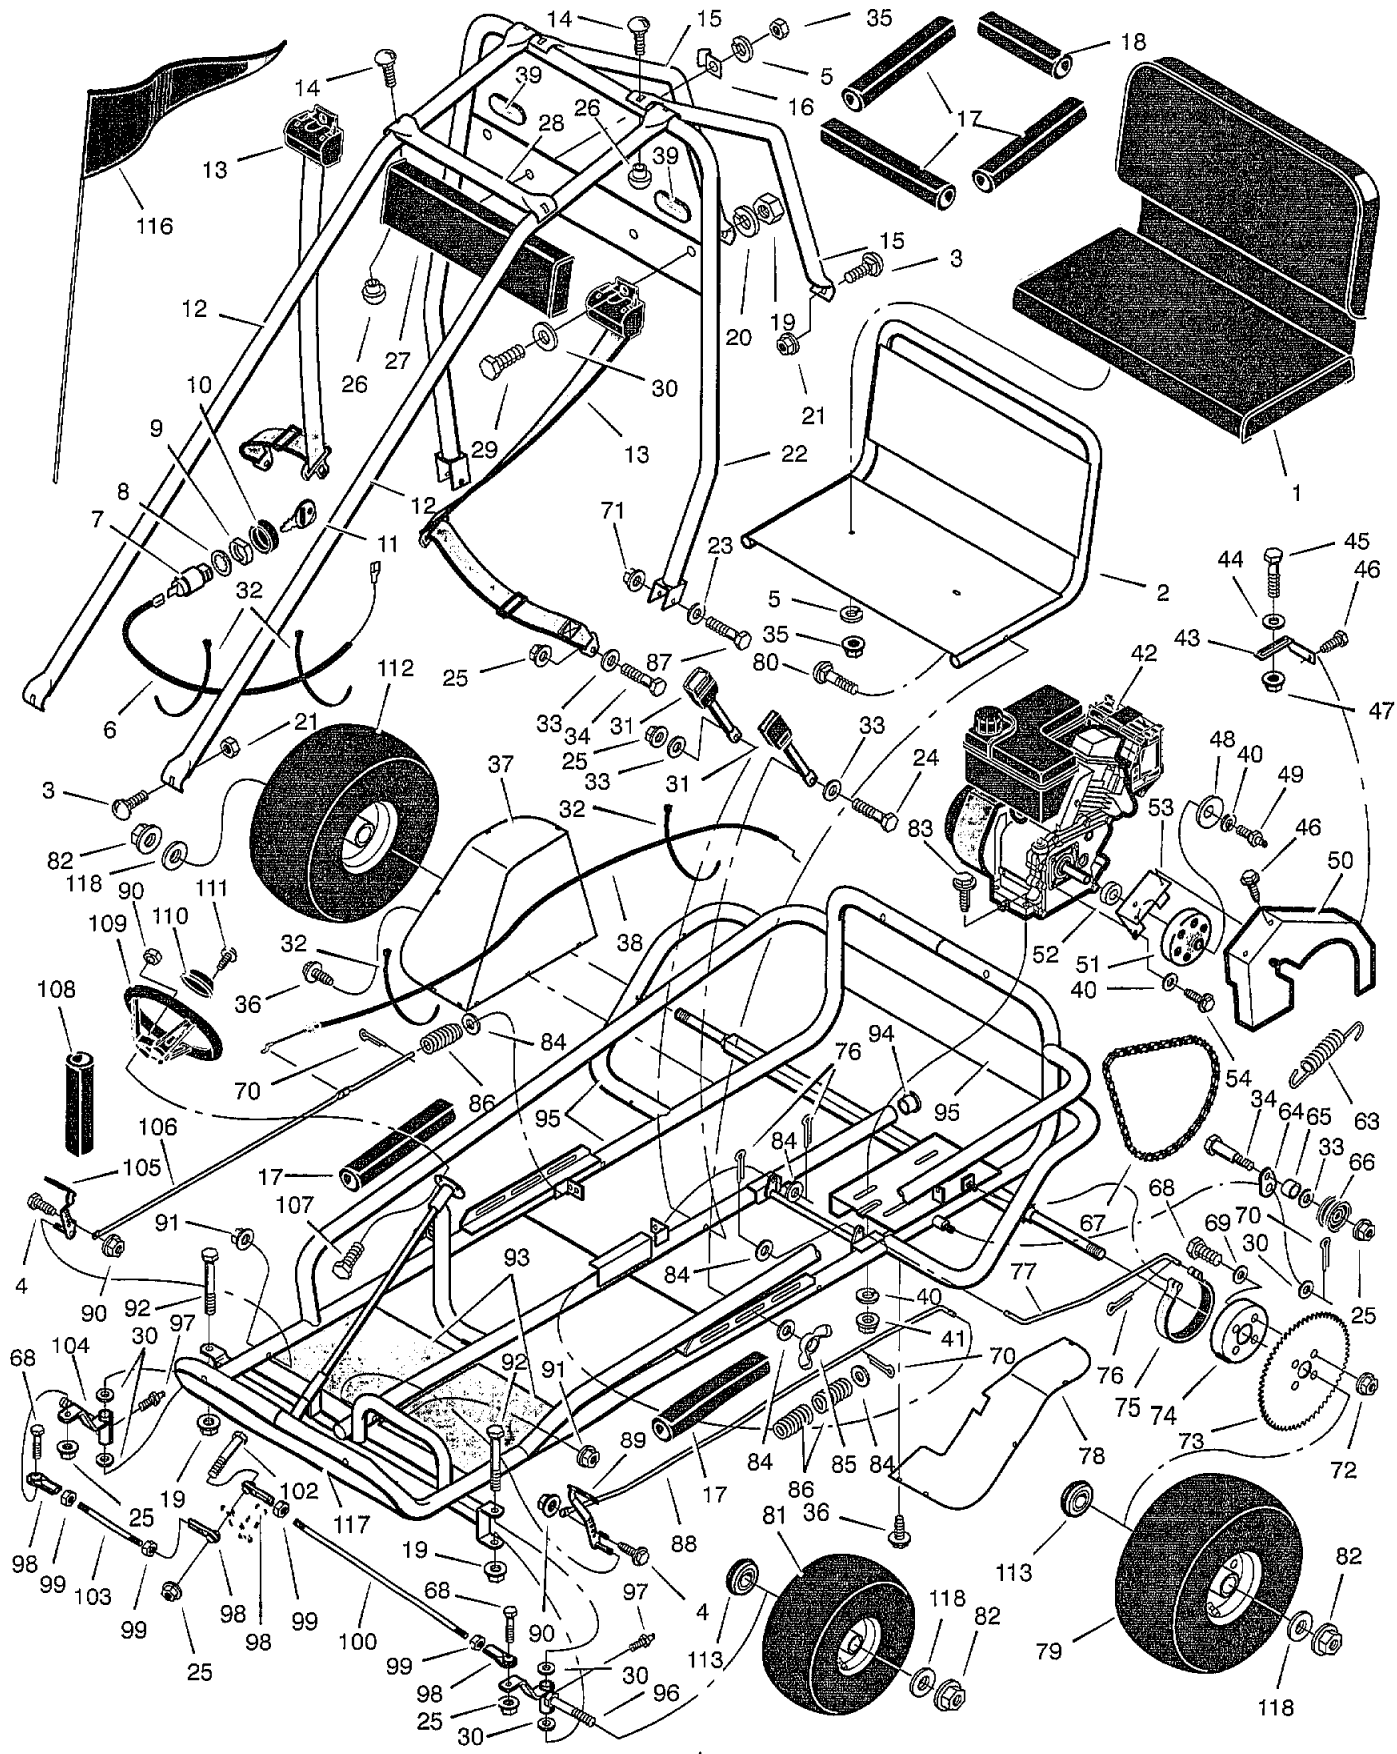

REPAIR PARTS

MURRAY GO-KART

MODEL GT60101x92D

REPAIR PARTS

MURRAY GO-KART

MODEL GT60101x92D

Key No.	Description	Part No.	Key No.	Description	Part No.
1	Seat	680192	30	Washer	17x103
2	Frame Assembly, Seat	680040E245	31	Seat Belt	680062
3	Bolt, Carriage	2x84	32	Tie	71372
4	Bolt	1x163	33	Washer	17x53 Z
5	Lockwasher	18x32	34	Bolt, Shoulder	1x87
6	Wire, Kill	680092	35	Nut	15x82
7	Switch, ON/OFF	23665	36	Screw	26x245
8	Washer	19x40	37	Fender, Right	680034E701
9	Nut	91489	38	Cable, Throttle	680093
10	Cap, Ignition	91488	39	Reflector	680059
11	Key	672220	40	Lockwasher	18x16
12	Frame Tube	680016E245	41	Nut, Flange	15x79
13	Belt, Seat	680062	42	Engine (tec)	<i>OH#60-71106C</i>
14	Bolt, Carriage	2x83	43	Bracket, Chain Guard	680091E701
15	Frame Tube, Rear	680018E245	44	Washer	17x37
16	Bracket, Flag	680036 Z	45	Bolt, Shoulder	1x90
17	Pad, Tube (13 inches)	680077	46	Screw	26x259
18	Pad, Tube (10 inches)	680079	47	Locknut	15x116
19	Nut	15x41	48	Washer	17x45 Z
20	Lockwasher	18x33	49	Bolt, Grease Fitting	680104
21	Locknut	15x123	50	Guard, Chain	680030E701
22	U-Tube Assembly	680010E245	51	Clutch, Centrifugal	680061
23	Washer	17x44	52	Spacer, Clutch	92280
24	Bolt, Shoulder	1x157	53	Bracket, Chain Guard	680025E701
25	Locknut	15x84	54	Screw	1x62
26	Nut, Barrel	15x133	63	Spring	165x129
27	Headrest	680193	64	Arm, Pivot	24502 Z
28	Tube, Cross Brace	680011E245	65	Spacer	671914
29	Bolt	1x125	66	Idler, Chain	680086