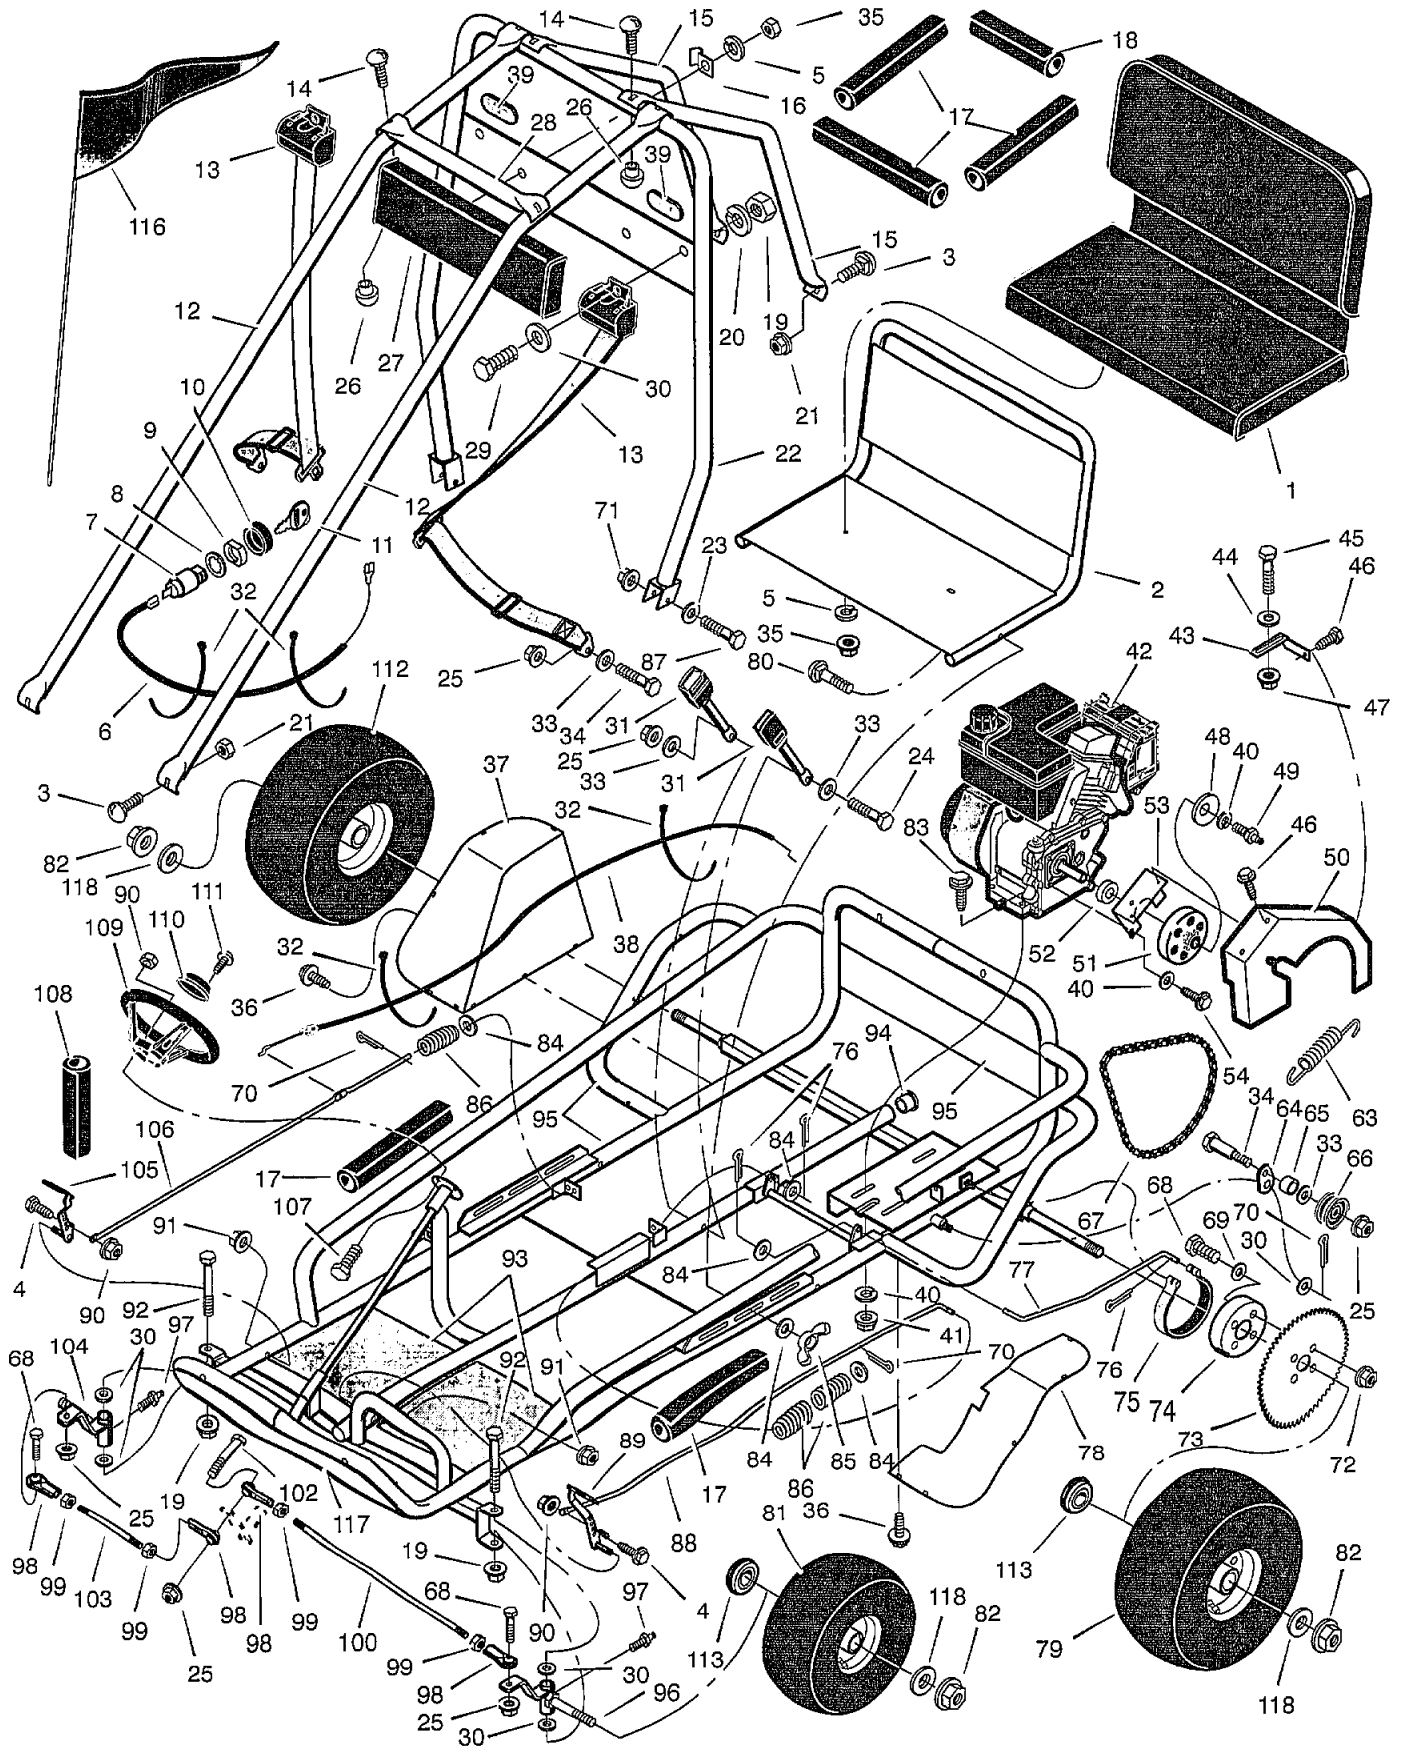

REPAIR PARTS

MURRAY GO-KART

MODEL GT60101x92C

REPAIR PARTS

MURRAY GO-KART

MODEL GT60101x92C

Key No.	Description	Part No.	Key No.	Description	Part No.
1	Seat	680192	30	Washer	17x103
2	Frame Assembly, Seat	680040E245	31	Seat Belt	680062
3	Bolt, Carriage	2x84	32	Tie	71372
4	Bolt	1x163	33	Washer	17x53 Z
5	Lockwasher	18x32	34	Bolt, Shoulder	1x87
6	Wire, Kill	680092	35	Nut	15x82
7	Switch, ON/OFF	23665	36	Screw	26x245
8	Washer	19x40	37	Fender, Right	680034E701
9	Nut	91489	38	Cable, Throttle	680093
10	Cap, Ignition	91488	39	Reflector	680059
11	Key	672220	40	Lockwasher	18x16
12	Frame Tube	680016E245	41	Nut, Flange	15x79
13	Belt, Seat	680062	42	Engine (Tec.)	OH#60-71106C
14	Bolt, Carriage	2x83	43	Bracket, Chain Guard	680091E701
15	Frame Tube, Rear	680018E245	44	Washer	17x37
16	Bracket, Flag	680036 Z	45	Bolt, Shoulder	1x90
17	Pad, Tube (13 inches)	680077	46	Screw	26x259
18	Pad, Tube (10 inches)	680079	47	Locknut	15x116
19	Nut	15x41	48	Washer	17x45 Z
20	Lockwasher	18x33	49	Bolt, Grease Fitting	680104
21	Locknut	15x123	50	Guard, Chain	680030E701
22	U-Tube Assembly	680010E245	51	Clutch, Centrifugal	680061
23	Washer	17x44	52	Spacer, Clutch	92280
24	Bolt, Shoulder	1x157	53	Bracket, Chain Guard	680025E701
25	Locknut	15x84	54	Screw	1x62
26	Nut, Barrel	15x133	63	Spring	165x129
27	Headrest	680193	64	Arm, Pivot	24502 Z
28	Tube, Cross Brace	680011E245	65	Spacer	671914
29	Bolt	1x125	66	Idler, Chain	680086