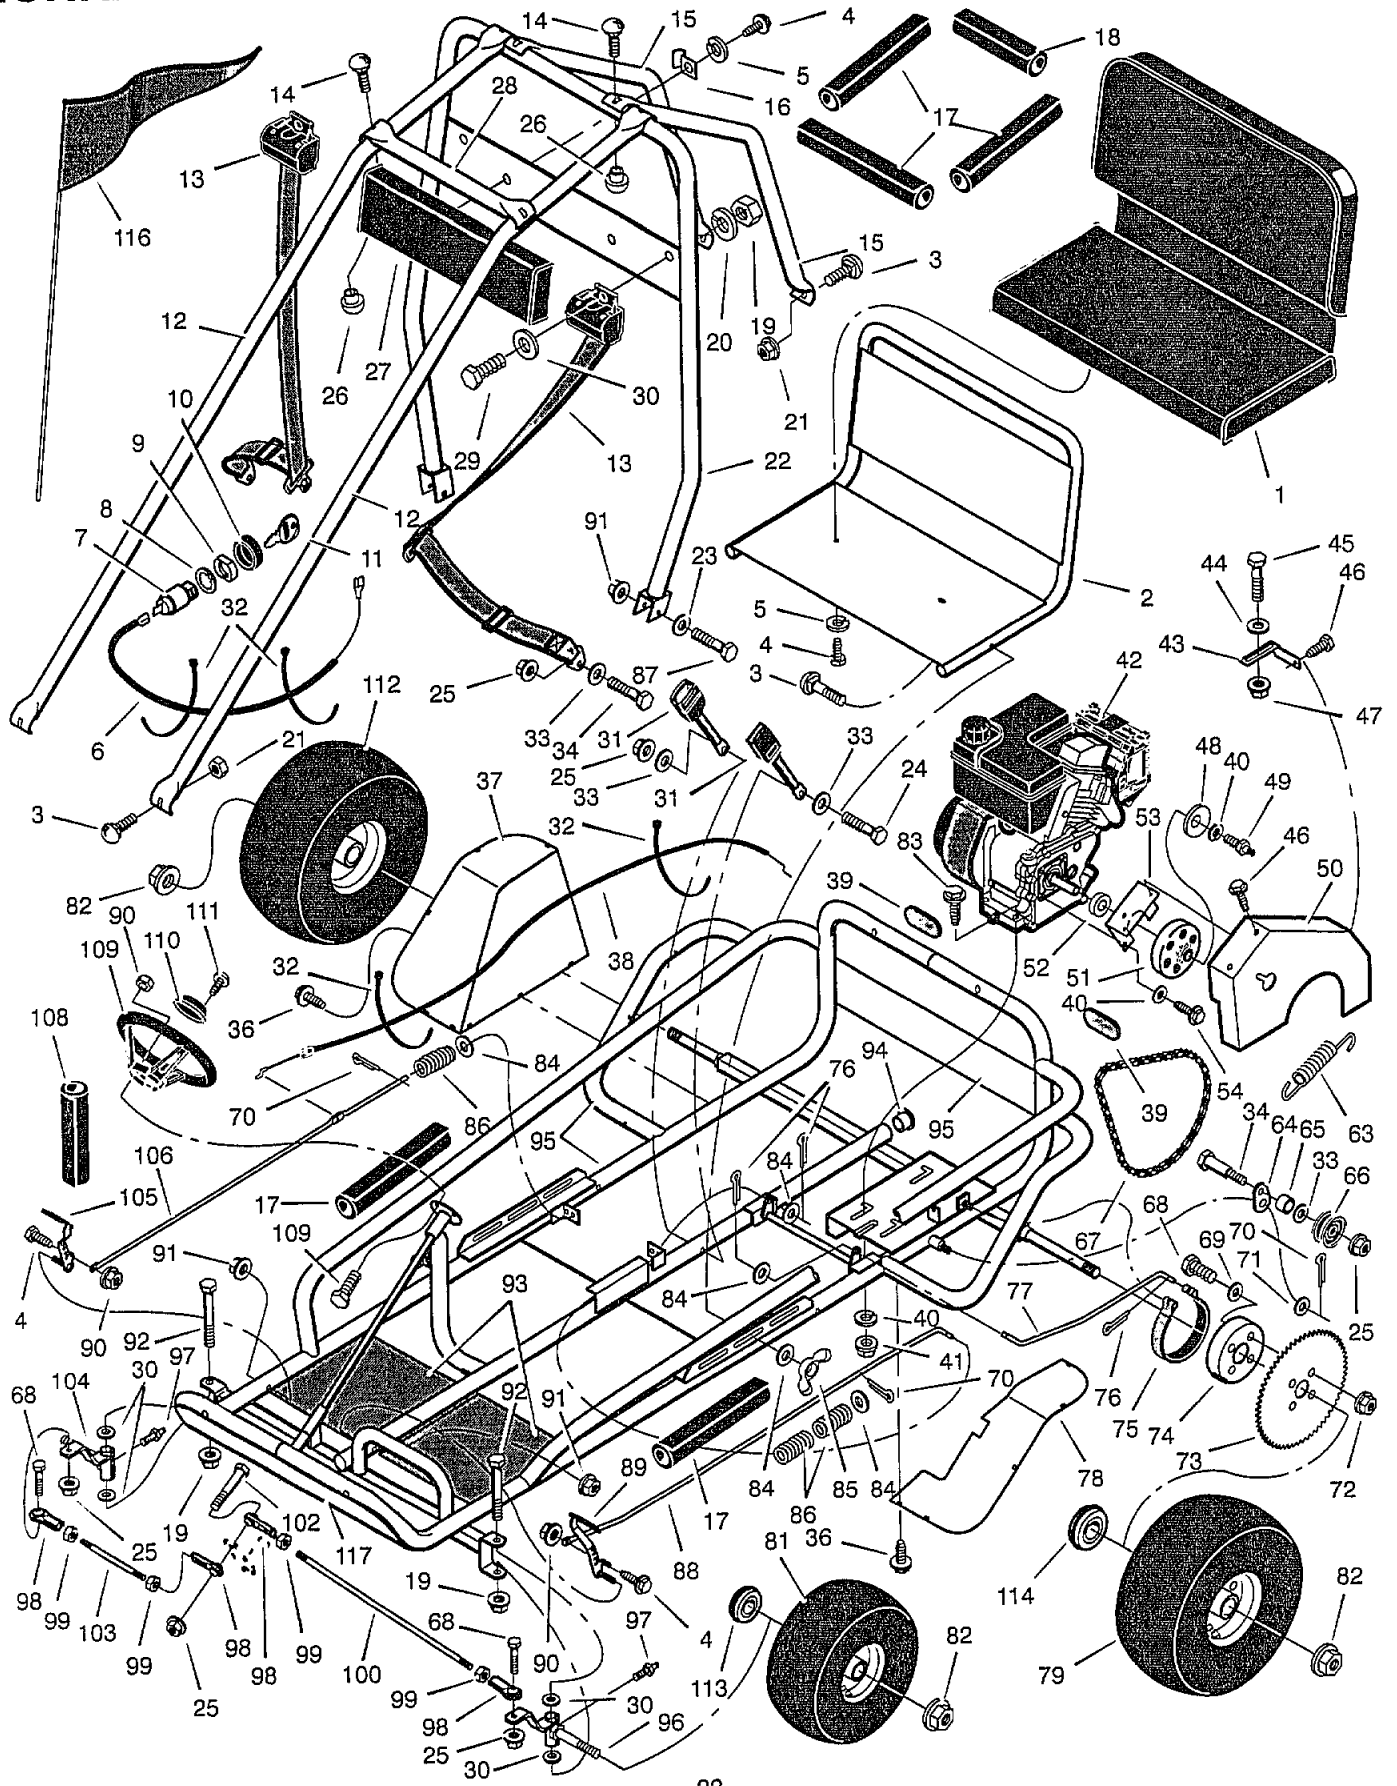

REPAIR PARTS

MURRAY GO-KART

MODEL GT60101x92B

REPAIR PARTS

MURRAY GO-KART

MODEL GT60101x92B

Key No.	Description	Part No.	Key No.	Description	Part No.
1	Seat	680076	28	Tube, Cross Brace	680011E245
2	Frame Assembly, Seat	680040E245	29	Bolt	1x125
3	Bolt, Carriage	2x84	30	Washer	17x103
4	Bolt	1x163	31	Seat Belt	680062
5	Lockwasher	18x32	32	Tie	71372
6	Wire, Kill	680092	33	Washer	17x53 Z
7	Switch, ON/OFF	23665	34	Bolt, Shoulder	1x87
8	Washer	19x40	36	Screw	26x245
9	Nut	91489	37	Fender, Right	680034E701
10	Cap, Ignition	91488	38	Cable, Throttle	680093
11	Key	672220	39	Reflector	680059
12	Frame Tube	680016E245	40	Lockwasher	18x16
13	Belt, Seat	680062	41	Nut, Flange	15x79
14	Bolt, Carriage	2x83	42	Engine *	*
15	Frame Tube, Rear	680018E245	43	Bracket, Chain Guard	680091E701
16	Bracket, Flag	680036 Z	44	Washer	17x37
17	Pad, Tube (13 inches)	680077	45	Bolt, Shoulder	1x90
18	Pad, Tube (10 inches)	680079	46	Screw	26x259
19	Nut	15x41	47	Locknut	15x116
20	Lockwasher	18x33	48	Washer	17x45 Z
21	Locknut	15x123	49	Bolt, Grease Fitting	680104
22	U-Tube Assembly	680010E245	50	Guard, Chain	680030E701
23	Washer	17x44	51	Clutch, Centrifugal	680061
24	Bolt, Shoulder	1x157	52	Spacer, Clutch	92280
25	Locknut	15x84	53	Bracket, Chain Guard	680025E701
26	Nut, Barrel	15x127	54	Screw	1x62
27	Headrest	680082	63	Spring	165x129