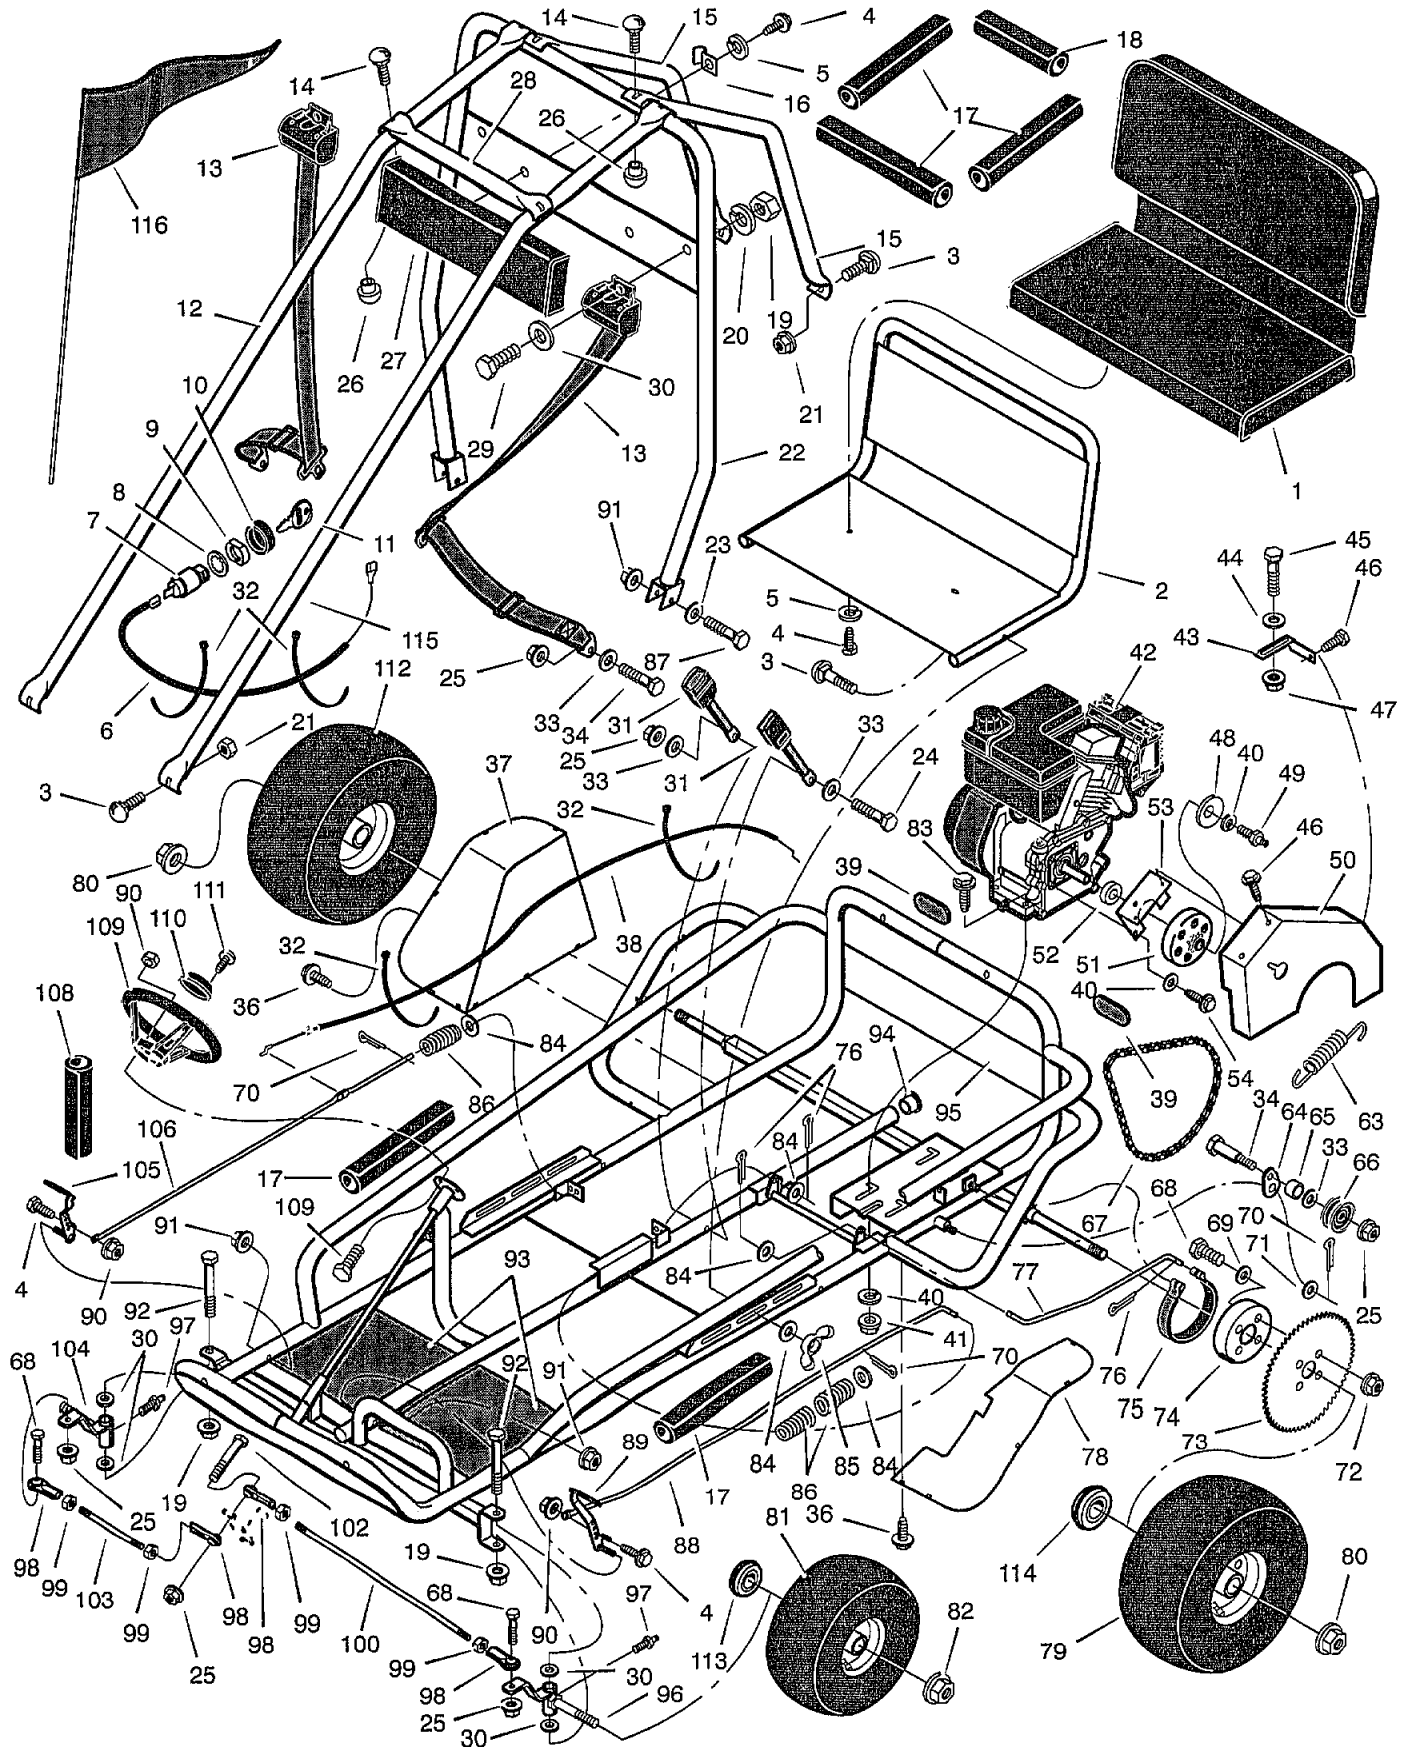

REPAIR PARTS

MURRAY GO-KART

MODEL GT60101x92A

REPAIR PARTS

MURRAY GO-KART

MODEL GT60101x92A

Key No.	Description	Part No.	Key No.	Description	Part No.
1	Seat	680076	28	Tube, Cross Brace	680011E245
2	Frame Assembly, Seat	680040E245	29	Bolt	1x125
3	Bolt, Carriage	2x84	30	Washer	17x103
4	Bolt	1x121	31	Seat Belt	680062
5	Lockwasher	18x32	32	Tie	71372
6	Wire, Kill	680092	33	Washer	17x53 Z
7	Switch, ON/OFF	23665	34	Bolt, Shoulder	1x87
8	Washer	19x40	36	Screw	26x245
9	Nut	91489	37	Fender, Right	680034E701
10	Cap, Ignition	91488	38	Cable, Throttle	680093
11	Key	672220	39	Reflector	680059
12	Frame Tube, Right Front	680016E245	40	Lockwasher	18x16
13	Belt, Seat	680062	41	Nut, Flange	15x79
14	Bolt, Carriage	2x83	42	Engine * (See.)	0HH60-71106C
15	Frame Tube, Rear	680018E245	43	Bracket, Chain Guard	680091E701
16	Bracket, Flag	680036 Z	44	Washer	17x37
17	Pad, Tube (13 inches)	680077	45	Bolt, Shoulder	1x90
18	Pad, Tube (10 inches)	680079	46	Screw	26x259
19	Nut	15x41	47	Locknut	15x116
20	Lockwasher	18x33	48	Washer	17x164
21	Locknut	15x123	49	Bolt, Grease Fitting	680104
22	U-Tube Assembly	680010E245	50	Guard, Chain	680030E701
23	Washer	17x44	51	Clutch, Centrifugal	680061
24	Bolt, Shoulder	1x157	52	Spacer, Clutch	92280
25	Locknut	15x84	53	Bracket, Chain Guard	680025E701
26	Nut, Barrel	15x127	54	Screw	1x62
27	Headrest	680082	63	Spring	165x129