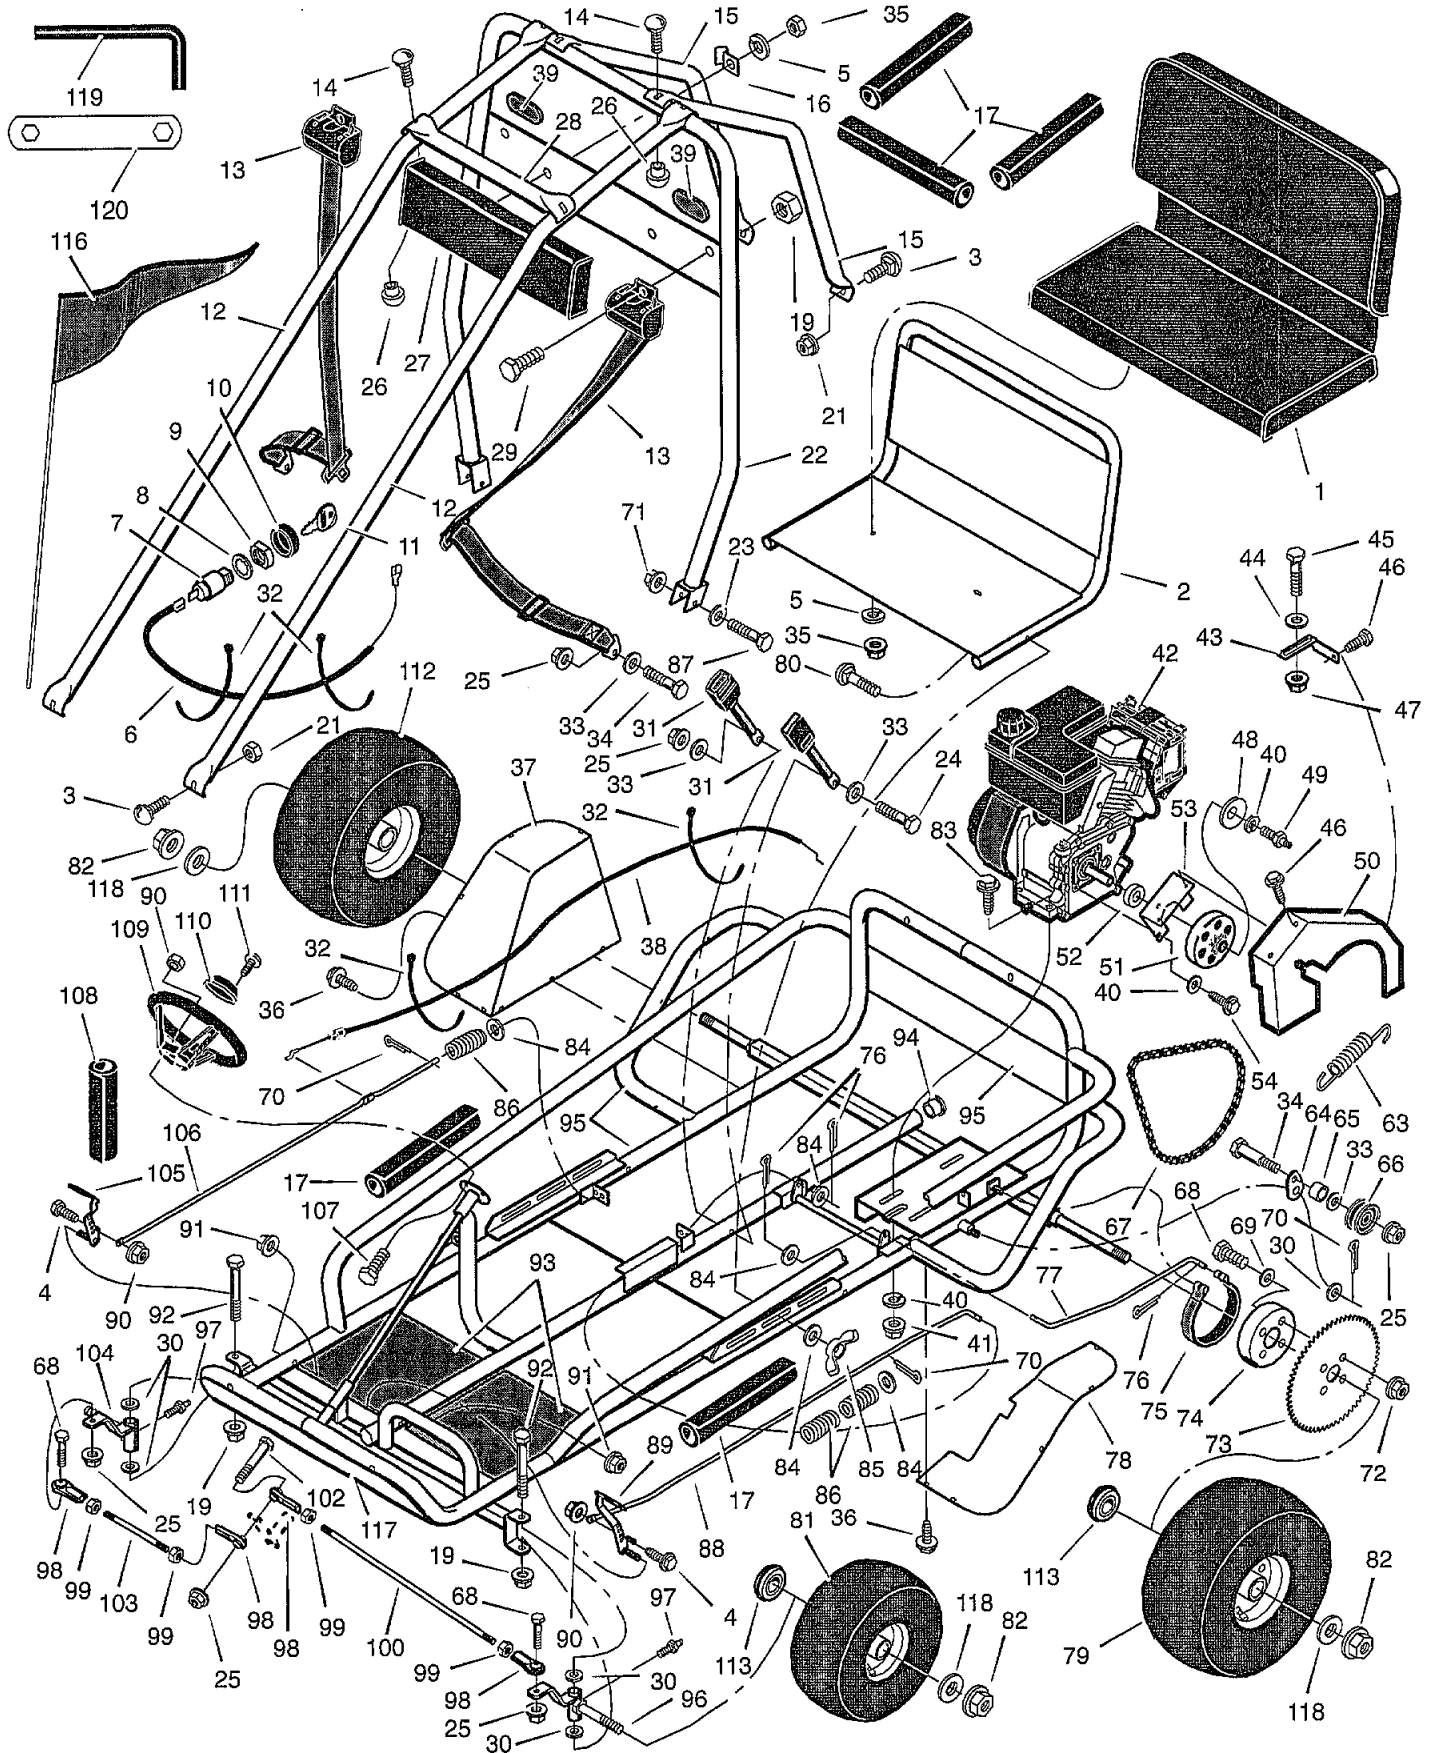

MURRAY GO-KART

REPAIR PARTS MODEL GT60101x83A

MURRAY GO-KART

REPAIR PARTS MODEL GT60101x83A

Key No.	Description	Part No.	Key No.	Description	Part No.
1	Seat	680297	32	Tie	71372
2	Frame Assembly, Seat	680040E245	33	Washer	17x53 Z
3	Bolt, Carriage	2x91	34	Bolt, Shoulder	1x87
4	Bolt	1x163	35	Nut	15x82
5	Lockwasher	18x32	36	Screw	26x245
6	Wire, Kill	680092	37	Fender, Right	680034E701
7	Switch, ON/OFF	23665	38	Cable, Throttle	680093
8	Washer	19x40	39	Reflector	680059
9	Nut	91489	40	Lockwasher	18x16
10	Cap, Ignition	91488	41	Nut, Flange	15x79
11	Key	672220	42	Engine *	*
12	Frame Tube	680288E245	43	Bracket, Chain Guard	680091E701
13	Belt, Seat	680062	44	Washer	17x37
14	Bolt, Carriage	2x83	45	Bolt, Shoulder	1x90
15	Frame Tube, Rear	680018E245	46	Screw	26x259
16	Bracket, Flag	680036 Z	47	Locknut	15x116
17	Pad, Tube (13 inches)	680077	48	Washer	17x203
19	Nut	15x136	49	Bolt, Grease Fitting	680312
21	Locknut	15x123	50	Guard, Chain	680030E701
22	U-Tube Assembly	680010E245	51	Clutch, Centrifugal	680061
23	Washer	17x44	52	Spacer, Clutch	92280
24	Bolt, Shoulder	1x157	53	Bracket, Chain Guard	680025E701
25	Locknut	15x84	54	Screw	1x62
26	Nut, Barrel	15x135	63	Spring	165x129
27	Headrest	680193	64	Arm, Pivot	24502 Z
28	Tube, Cross Brace	680011E245	65	Spacer	671914
29	Bolt, Shoulder	9x66	66	Idler, Chain	680086
31	Seat Belt	680062			