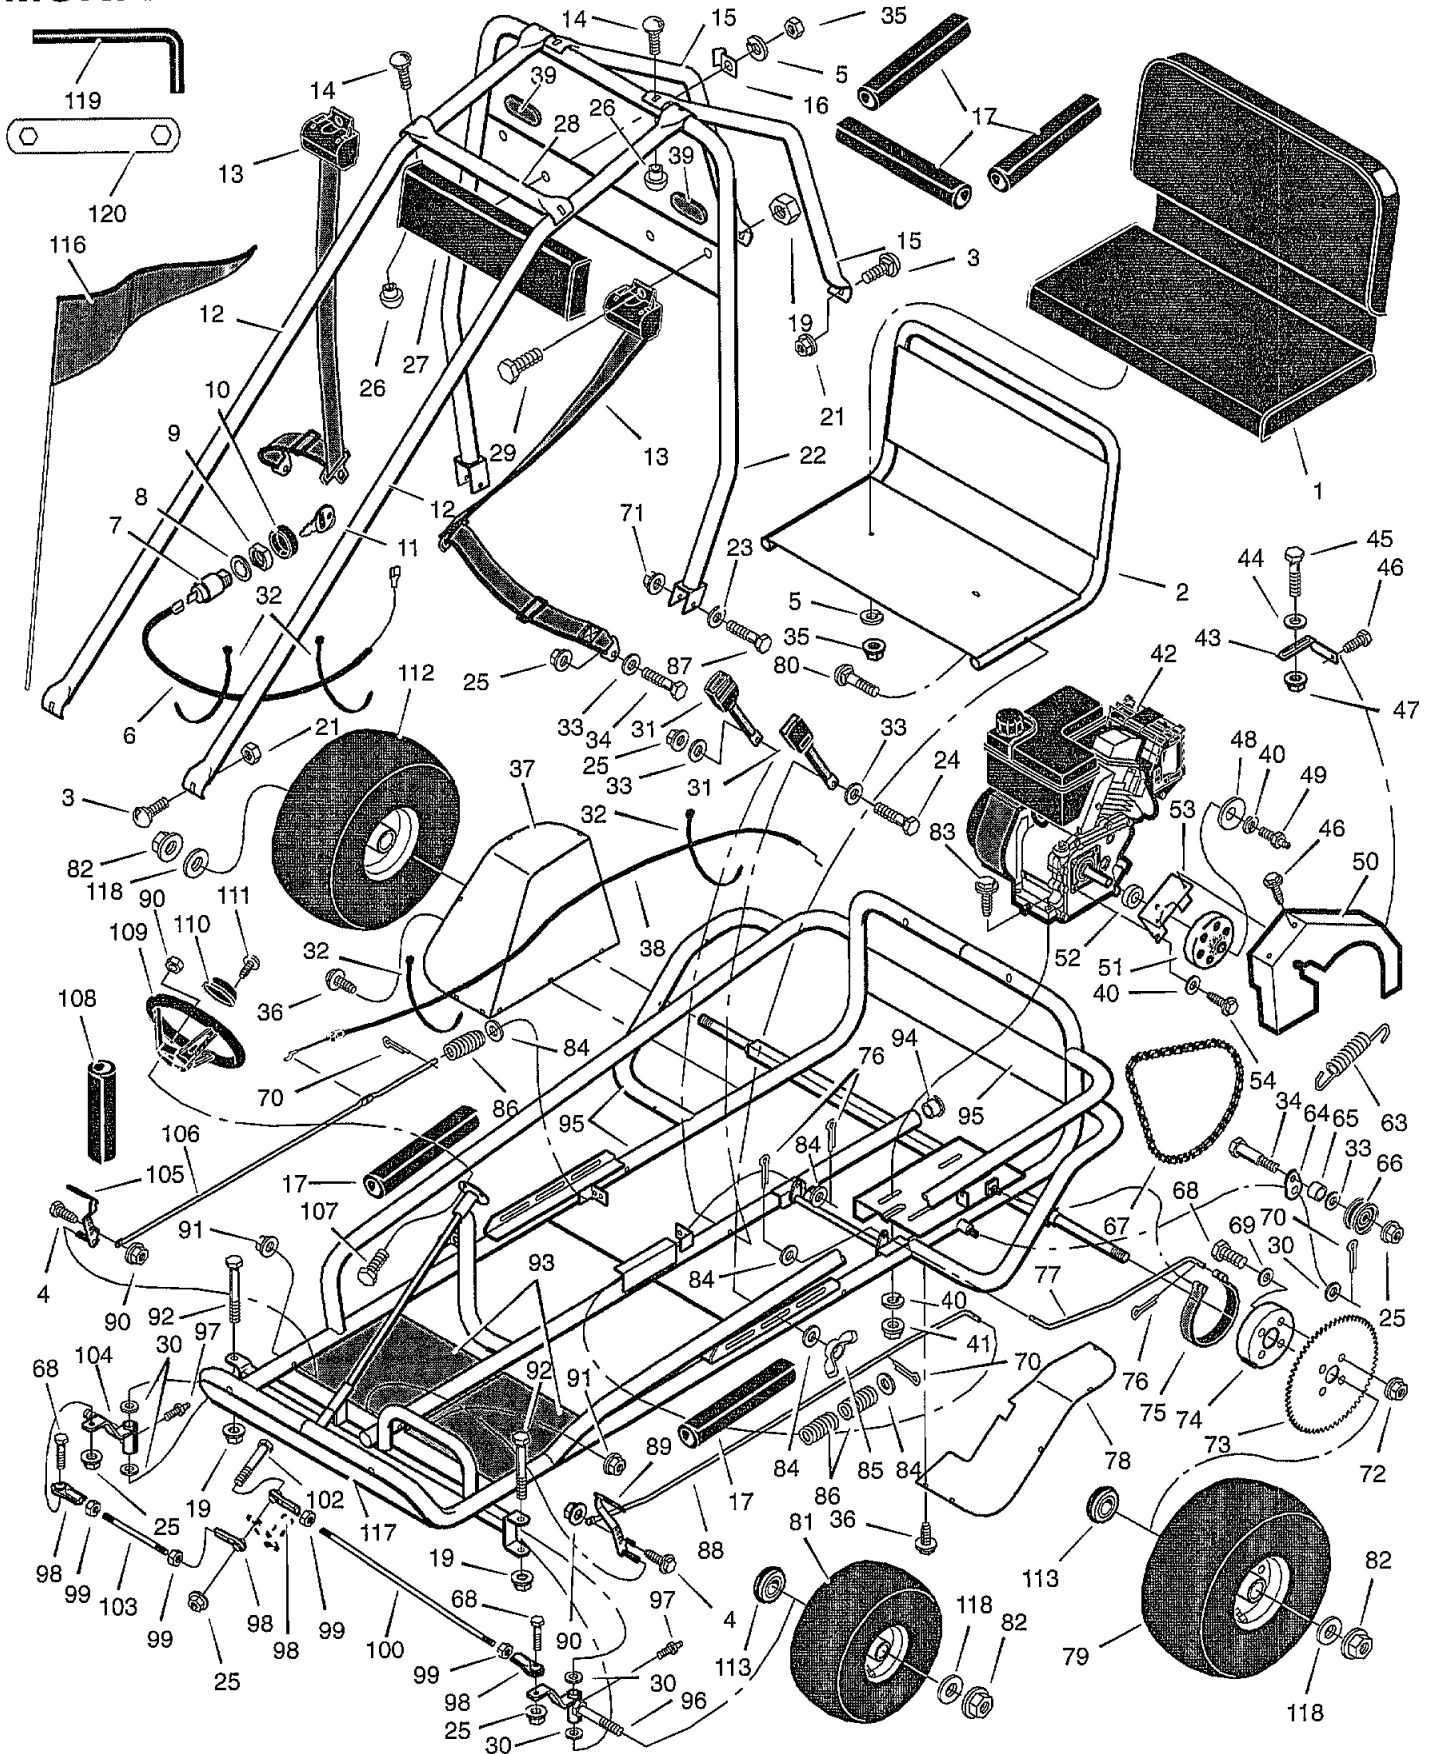

REPAIR PARTS

MURRAY GO-KART

MODEL GT60101A

REPAIR PARTS

MURRAY GO-KART

MODEL GT60101A

Key No.	Description	Part No.	Key No.	Description	Part No.
1	Seat	680297	32	Tie	71372
2	Frame Assembly, Seat	680040E245	33	Washer	17x53 Z
3	Bolt, Carriage	2x91	34	Bolt, Shoulder	1x87
4	Bolt	1x163	35	Nut	15x82
5	Lockwasher	18x32	36	Screw	26x245
6	Wire, Kill	680092	37	Fender, Right	680034E701
7	Switch, ON/OFF	23665	38	Cable, Throttle	680093
8	Washer	19x40	39	Reflector	680059
9	Nut	91489	40	Lockwasher	18x16
10	Cap, Ignition	91488	41	Nut, Flange	15x79
11	Key	672220	42	Engine *	*
12	Frame Tube	680288E245	43	Bracket, Chain Guard	680091E701
13	Belt, Seat	680062	44	Washer	17x37
14	Bolt, Carriage	2x83	45	Bolt, Shoulder	1x90
15	Frame Tube, Rear	680018E245	46	Screw	26x259
16	Bracket, Flag	680036 Z	47	Locknut	15x116
17	Pad, Tube (13 inches)	680077	48	Washer	17x203
19	Nut	15x136	49	Bolt, Grease Fitting	680312
21	Locknut	15x123	50	Guard, Chain	680030E701
22	U-Tube Assembly	680010E245	51	Clutch, Centrifugal	680061
23	Washer	17x44	52	Spacer, Clutch	92280
24	Bolt, Shoulder	1x157	53	Bracket, Chain Guard	680025E701
25	Locknut	15x84	54	Screw	1x62
26	Nut, Barrel	15x135	63	Spring	165x129
27	Headrest	680193	64	Arm, Pivot	24502 Z
28	Tube, Cross Brace	680011E245	65	Spacer	671914
29	Bolt, Shoulder	9x66	66	Idler, Chain	680086
31	Seat Belt	680062			