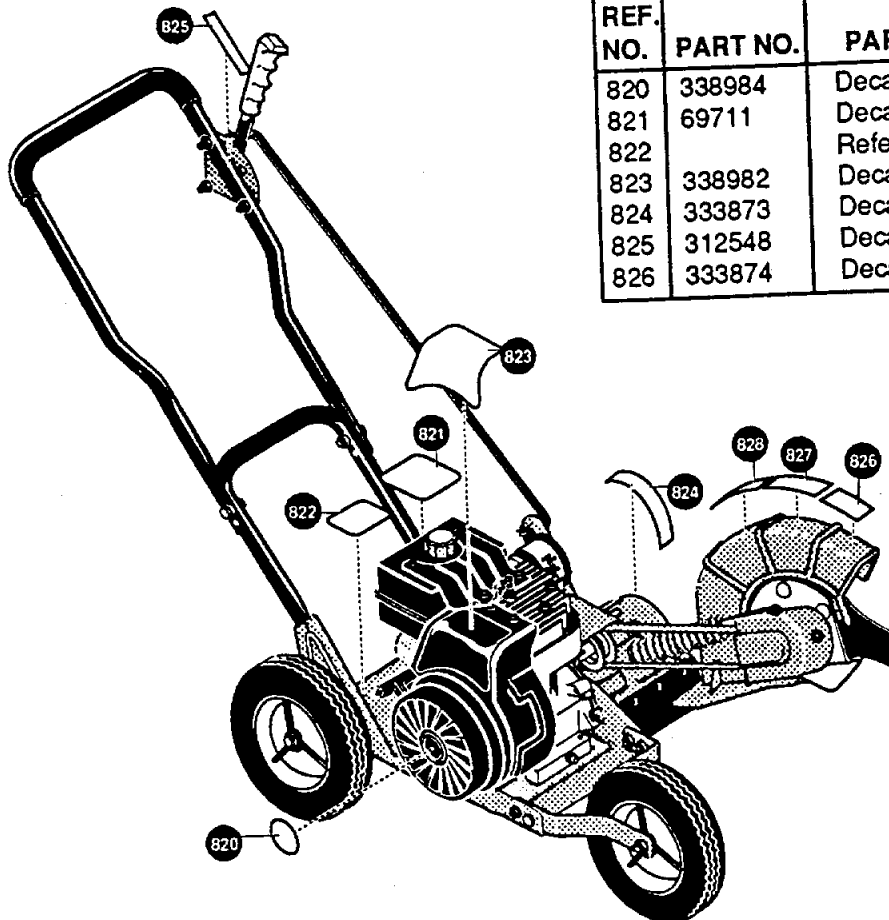

REF. NO.	PART NO.	PART NAME
820	338984	Decal, Recoil Cover
821	69711	Decal, Information Danger
822		Reference Only
823	338982	Decal, 3.8 Sears Edger
824	333873	Decal, Angle Indicator
825	312548	Decal, Quadrant Selector
826	333874	Decal, Blade Cover

323137D