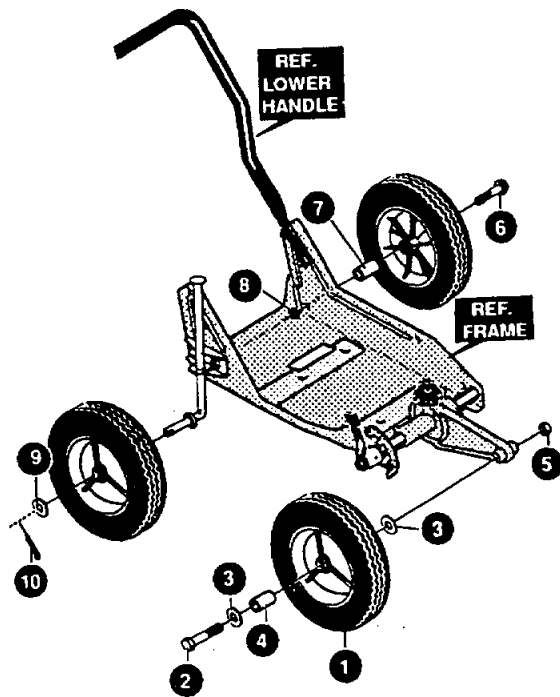

CRAFTSMAN 9" - 3.8 H.P. EDGER/TRIMMER 536.797470

HANDLE ASSEMBLY

REF. NO.	PART NO.	PART NAME
720	332232-853	Lower Handle
721	1498	Nut, 5/16-18 Reghexctrik
722	51333	Screw, 5/16-18x.63
726	180083	Screw, 5/16-18x1.50
728	1498	Nut, 5/16-18 Reghexctrik
750	580292-853	Control Rod
754	36368	Hair Pin, .072Diax1.13Lg.

330225D

UPPER HANDLE ASSEMBLY

REF. NO.	PART NO.	PART NAME
725	332239	Upper Handle & Foam
731	310052-853	Plate Selector
732	180024	Screw, 1/4-20x1.25
735	1502	Nut, 1/4-20 Reghexctrik
737	310050-853	Handle, Depth Adjust
738	180081	Screw, 5/16-18x1.25
739	25644	Spring
740	1498	Nut, 5/16-18 Reghexctrik
741	56924	Grip, Hand
743	310053	Stud
745	1499	Nut, 3/8-16 Reghexctrik

323136D

CRAFTSMAN 9" - 3.8 H.P. EDGER 536.797470

TIRES ASSEMBLY

REF. NO.	PART NO.	PART NAME
1	336545	Tire & Rim 8x1.75
2	180113	Screw, 5/16-18x3.00
3	120393	Flatwasher .344x.69x.065
4	51887	Spacer, Slev .328x.495x1.39
5	55273	Nut, 5/16-18 Wdfllk
6	310716	Shoulder Bolt, 3/8-16
7	310715	Spacer, Slev .390x.70x.70
8	41529	Nut, 3/8-16 Hxctrlkjam
9	2968	Flatwasher .504x.75x.059
10	121222	Cotter Pin