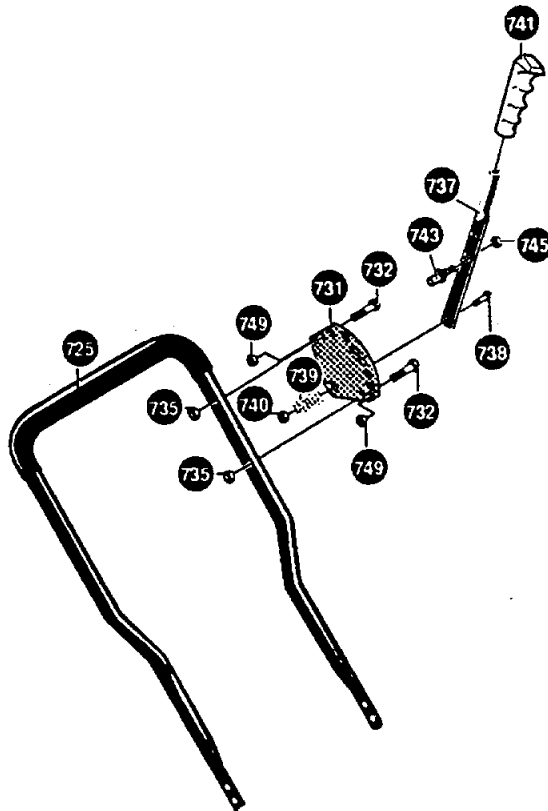

REF. NO.	PART NO.	PART NAME
321	338070	Quill Assembly, Lrg Suppt.
322	308466	Index Lever
323	308155	Torsion Spring
325	1498	Nut, 5/16-18 Reghexctrk
329	22265	Flatwasher, .515x1.38x.119
330	334056-853	Blade Edger
331	46023	Nut, 1/20 Wdff

CRAFTSMAN 9" - 3.8 H.P. EDGER/TRIMMER 536.797470

HANDLE ASSEMBLY

REF. NO.	PART NO.	PART NAME
720	332232-853	Lower Handle
721	1498	Nut, 5/16-18 Reghexctrik
722	51333	Screw, 5/16-18x.63
726	180083	Screw, 5/16-18x1.50
728	1498	Nut, 5/16-18 Reghexctrik
750	580292-853	Control Rod
754	36368	Hair Pin, .072Diax1.13Lg.

330225D

UPPER HANDLE ASSEMBLY

REF. NO.	PART NO.	PART NAME
725	332239	Upper Handle & Foam
731	310052-853	Plate Selector
732	180024	Screw, 1/4-20x1.25
735	1502	Nut, 1/4-20 Reghexctrik
737	310050-853	Handle, Depth Adjust
738	180081	Screw, 5/16-18x1.25
739	25644	Spring
740	1498	Nut, 5/16-18 Reghexctrik
741	56924	Grip, Hand
743	310053	Stud
745	1499	Nut, 3/8-16 Reghexctrik

323136D

CRAFTSMAN 9" - 3.8 H.P. EDGER 536.797470

TIRES ASSEMBLY

REF. NO.	PART NO.	PART NAME
1	336545	Tire & Rim 8x1.75
2	180113	Screw, 5/16-18x3.00
3	120393	Flatwasher .344x.69x.065
4	51887	Spacer, Slev .328x.495x1.39
5	55273	Nut, 5/16-18 Wdfllk
6	310716	Shoulder Bolt, 3/8-16
7	310715	Spacer, Slev .390x.70x.70
8	41529	Nut, 3/8-16 Hxctrlkjam
9	2968	Flatwasher .504x.75x.059
10	121222	Cotter Pin