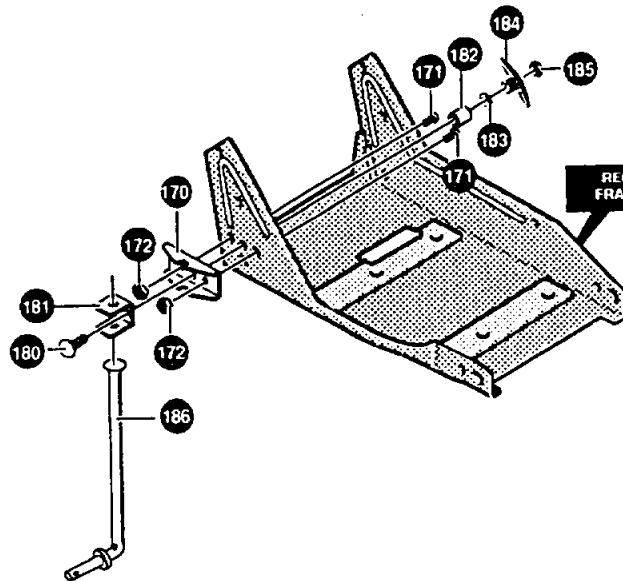

323095D

CRAFTSMAN 9" - 3.8 H.P. EDGER/TRIMMER 536.797470

BLADE GUARD ASSEMBLY

332247 D

REF. NO.	PART NO.	PART NAME
1	331076-833	Blade Guard
2	57072	Carr. Bolt 5/16-18x.63
3	120393	Flatwasher .344x.69x.065
4	1498	Nut, 5/16-18 Reghexctrk
5	326748-833	Guide, Belt Front

REF. NO.	PART NO.	PART NAME
6	995346	Screw, 1/4-20x.50 Tap
8	53405-833	Cover, Quill Pulley
9	411666	Screw, 10-24x.50 Tap
10	1501	Flatwasher .203x.56x.040

FRONT WHEEL BRACKET ASSEMBLY

REF. NO.	PART NO.	PART NAME
150	339299-833	Arm, Front Wheel
151	331422	Rod, Front Mount Curb Hopper
152	338614	Pushnut, Washer
153	325892	Washer, Plastic
154	331421	Spacer, Height Adjust
155	332002	Pin, Spring .187Diax1.50Lg
156	331419	Lever, Height Adjust
157	20252	Knob, Rectangle
158	22265	Flatwasher .515x1.38x.119PL
159	45905	Nut, 3/8-16 Hwdflk Mack
160	51333	Screw, 5/16-18x.63
161	331394-833	Plate, Height Adjust Quad
162	120393	Flatwasher, .344x.69x.065
163	339388	Knob, W/5/16-18 Stud
164	1498	Nut, 5/16-18 Reghexctrk

331765D

CRAFTSMAN 9" - 3.8 H.P. EDGER/TRIMMER 536.797470

CURB HOPPER ASSEMBLY

REF. NO.	PART NO.	PART NAME
170	6842	Bracket, Curb Hop Mnt
171	180077	Screw, 5/16-18x.75
172	1498	Nut, 5/16-18 Reghexctrk
180	126380	Carr. Bolt, 5/16-18x2.00
181	8082	Clevis
182	45222	Spacer, Slev .356x.63x1.01
183	120393	Flatwasher .344x.69x.065
184	13527	Knob, T
185	120376	Nut, 5/16-18 Reghex
186	310896	Rod, Wheel Support

CRAFTSMAN 9" - 3.8 H.P. EDGER/TRIMMER 536.797470

HANDLE ASSEMBLY

REF. NO.	PART NO.	PART NAME
720	332232-853	Lower Handle
721	1498	Nut, 5/16-18 Reghexctrik
722	51333	Screw, 5/16-18x.63
726	180083	Screw, 5/16-18x1.50
728	1498	Nut, 5/16-18 Reghexctrik
750	580292-853	Control Rod
754	36368	Hair Pin, .072Diax1.13Lg.