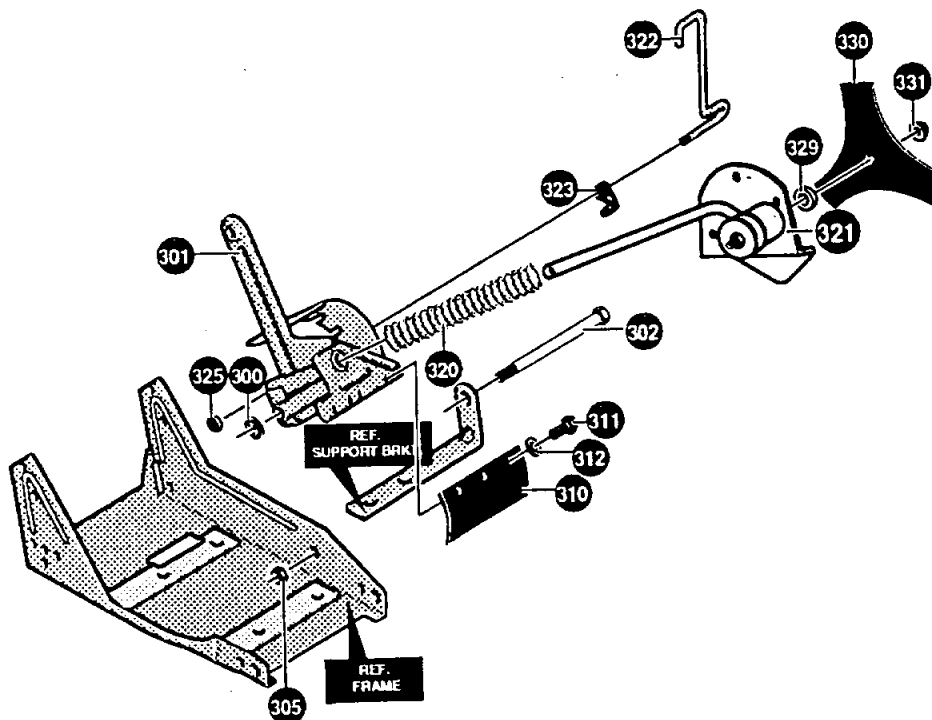

BLADE ASSEMBLY

323129C

REF. NO.	PART NO.	PART NAME
300	120396	Flatwasher, .531x1.06x.095
301	338656-833	Quill Suppt. Assy.
302	308254	Shoulder Bolt 3/8-16
305	1499	Nut, 3/8-16 Reghexctrk
310	308243	Deflector, Rubber
311	411666	Screw, 10-16x.50 Tap
312	1501	Flatwasher, .203x.56x.040
320	51603	Compression Spring

REF. NO.	PART NO.	PART NAME
321	338070	Quill Assembly, Lrg Suppt.
322	308466	Index Lever
323	308155	Torsion Spring
325	1498	Nut, 5/16-18 Reghexctrk
329	22265	Flatwasher, .515x1.38x.119
330	334056-853	Blade Edger
331	46023	Nut, 1/20 Wdff