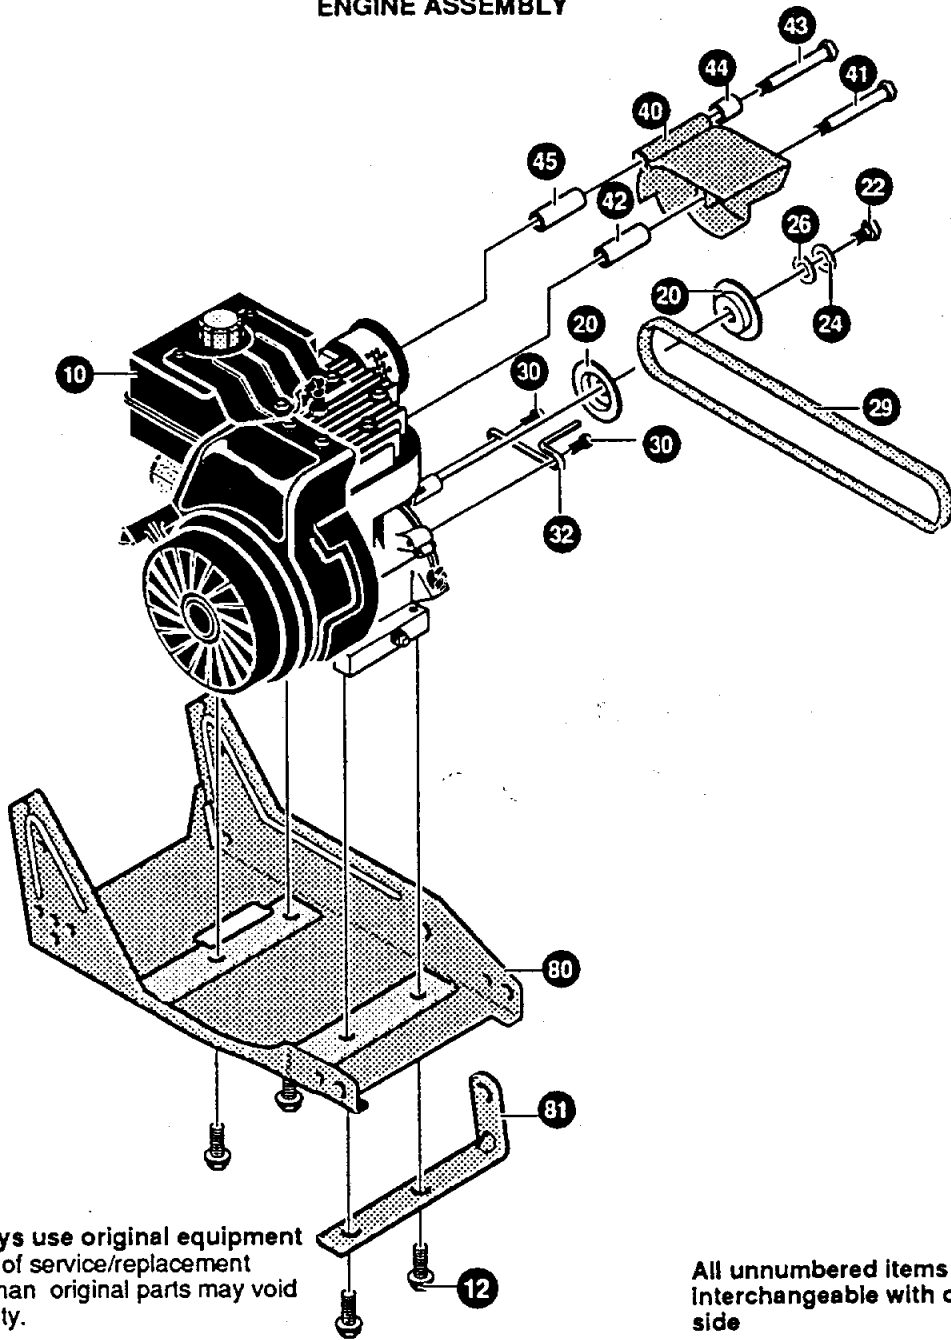

**CRAFTSMAN 9" - 3.8 H.P. EDGER/TRIMMER 536.797470
ENGINE ASSEMBLY**

Note: Always use original equipment parts. Use of service/replacement parts other than original parts may void your warranty.

All unnumbered items are interchangeable with opposite side

REF. NO.	PART NO.	PART NAME
10	ENGINE	3.8 HP 143.963507 (See Engine pages)
12	48148	Screw, 3/8-16 x 1.00
20	314781	Pulley, Half V3L
22	181608	Screw, 5/16-24x 1.00 HHC
24	120638	Washer, SPTLK .328x.60x.09
26	45602	Washer, Flat .333x.87x.119
29	32668	Belt, V 4L 32.60LG
30	313011	Screw and Washer Assy
32	51600	Guide, Belt

REF. NO.	PART NO.	PART NAME
40	331281-833	Cover, Engine Pulley
41	181624	Screw, 5/16-24x3.00 HHC
42	315095	Spacer, Sleeve .335x.431x2.50
43	173030	Screw, 5/16-24x3.75
44	308237	Spacer, .322ID .562 OD
45	315095	Spacer, Sleeve .335x.431x2.50
80	323534-833	Frame, Assy Edger
81	308154-833	Strap
	339690	Owner's Manual

REF. NO.	PART NO.	PART NAME
6	995346	Screw, 1/4-20x.50 Tap
8	53405-833	Cover, Quill Pulley
9	411666	Screw, 10-24x.50 Tap
10	1501	Flatwasher .203x.56x.040

FRONT WHEEL BRACKET ASSEMBLY

REF. NO.	PART NO.	PART NAME
150	339299-833	Arm, Front Wheel
151	331422	Rod, Front Mount Curb Hopper
152	338614	Pushnut, Washer
153	325892	Washer, Plastic
154	331421	Spacer, Height Adjust
155	332002	Pin, Spring .187Diax1.50Lg
156	331419	Lever, Height Adjust
157	20252	Knob, Rectangle
158	22265	Flatwasher .515x1.38x.119PL
159	45905	Nut, 3/8-16 Hwdflk Mack
160	51333	Screw, 5/16-18x.63
161	331394-833	Plate, Height Adjust Quad
162	120393	Flatwasher, .344x.69x.065
163	339388	Knob, W/5/16-18 Stud
164	1498	Nut, 5/16-18 Reghexctrk