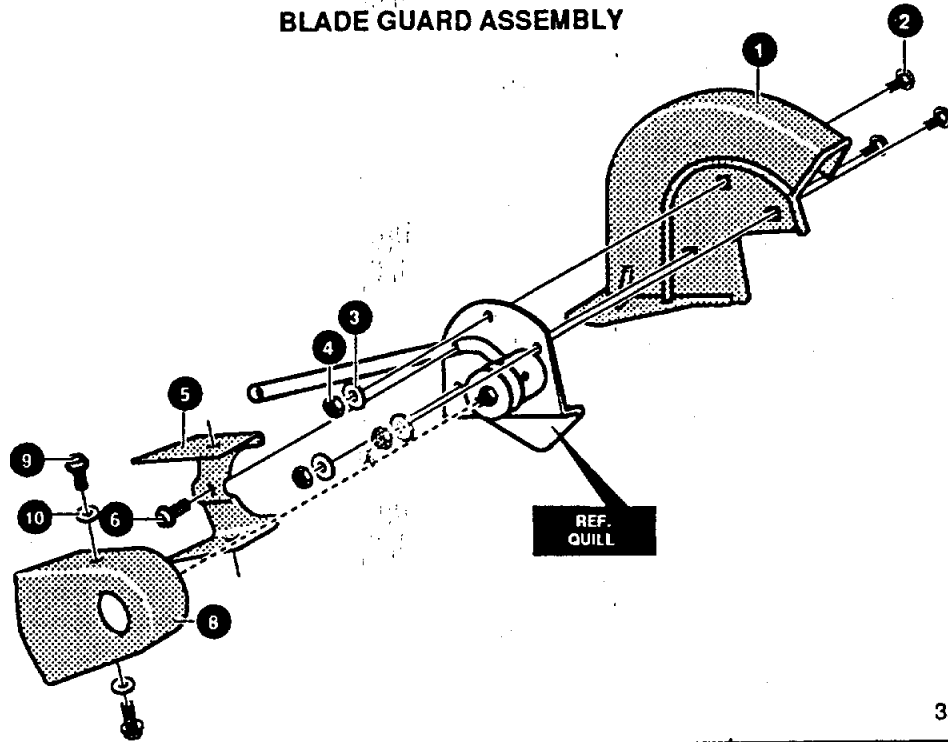

**CRAFTSMAN 9" - 3.8 H.P. EDGER/TRIMMER 536.797470
ENGINE ASSEMBLY**

Note: Always use original equipment parts. Use of service/replacement parts other than original parts may void your warranty.

All unnumbered items are interchangeable with opposite side

REF. NO.	PART NO.	PART NAME
10	ENGINE	3.8 HP 143.963507 (See Engine pages)
12	48148	Screw, 3/8-16 x 1.00
20	314781	Pulley, Half V3L
22	181608	Screw, 5/16-24x 1.00 HHC
24	120638	Washer, SPTLK .328x.60x.09
26	45602	Washer, Flat .333x.87x.119
29	32668	Belt, V 4L 32.60LG
30	313011	Screw and Washer Assy
32	51600	Guide, Belt

REF. NO.	PART NO.	PART NAME
40	331281-833	Cover, Engine Pulley
41	181624	Screw, 5/16-24x3.00 HHC
42	315095	Spacer, Sleeve .335x.431x2.50
43	173030	Screw, 5/16-24x3.75
44	308237	Spacer, .322ID .562 OD
45	315095	Spacer, Sleeve .335x.431x2.50
80	323534-833	Frame, Assy Edger
81	308154-833	Strap
	339690	Owner's Manual

323095D

CRAFTSMAN 9" - 3.8 H.P. EDGER/TRIMMER 536.797470

BLADE GUARD ASSEMBLY

332247 D

REF. NO.	PART NO.	PART NAME
1	331076-833	Blade Guard
2	57072	Carr. Bolt 5/16-18x.63
3	120393	Flatwasher .344x.69x.065
4	1498	Nut, 5/16-18 Reghexctrk
5	326748-833	Guide, Belt Front