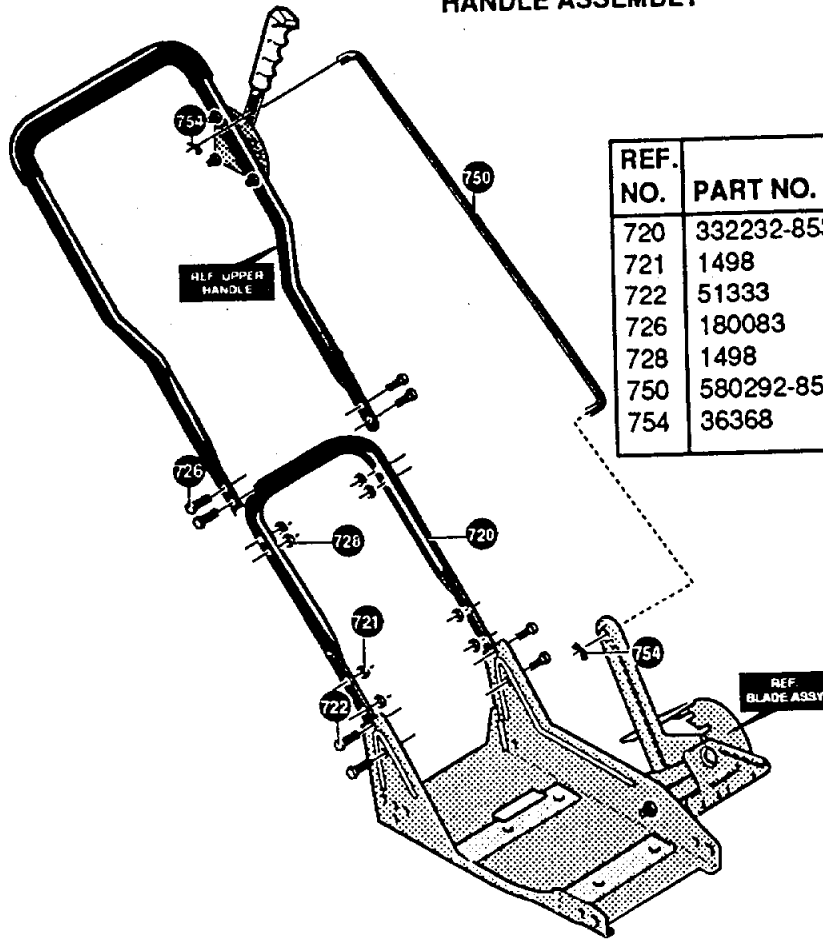

REF. NO.	PART NO.	PART NAME
6	995346	Screw, 1/4-20x.50 Tap
8	53405-833	Cover, Quill Pulley
9	411666	Screw, 10-24x.50 Tap
10	1501	Flatwasher .203x.56x.040

FRONT WHEEL BRACKET ASSEMBLY

REF. NO.	PART NO.	PART NAME
150	339299-833	Arm, Front Wheel
151	331422	Rod, Front Mount Curb Hopper
152	338614	Pushnut, Washer
153	325892	Washer, Plastic
154	331421	Spacer, Height Adjust
155	332002	Pin, Spring .187Diax1.50Lg
156	331419	Lever, Height Adjust
157	20252	Knob, Rectangle
158	22265	Flatwasher .515x1.38x.119PL
159	45905	Nut, 3/8-16 Hwdflk Mack
160	51333	Screw, 5/16-18x.63
161	331394-833	Plate, Height Adjust Quad
162	120393	Flatwasher, .344x.69x.065
163	339388	Knob, W/5/16-18 Stud
164	1498	Nut, 5/16-18 Reghexctrk

323179D

BLADE ASSEMBLY

323129C

REF. NO.	PART NO.	PART NAME
300	120396	Flatwasher, .531x1.06x.095
301	338656-833	Quill Suppt. Assy.
302	308254	Shoulder Bolt 3/8-16
305	1499	Nut, 3/8-16 Reghexctrk
310	308243	Deflector, Rubber
311	411666	Screw, 10-16x.50 Tap
312	1501	Flatwasher, .203x.56x.040
320	51603	Compression Spring

REF. NO.	PART NO.	PART NAME
321	338070	Quill Assembly, Lrg Suppt.
322	308466	Index Lever
323	308155	Torsion Spring
325	1498	Nut, 5/16-18 Reghexctrk
329	22265	Flatwasher, .515x1.38x.119
330	334056-853	Blade Edger
331	46023	Nut, 1/20 Wdff

CRAFTSMAN 9" - 3.8 H.P. EDGER/TRIMMER 536.797470

HANDLE ASSEMBLY

REF. NO.	PART NO.	PART NAME
720	332232-853	Lower Handle
721	1498	Nut, 5/16-18 Reghexctrik
722	51333	Screw, 5/16-18x.63
726	180083	Screw, 5/16-18x1.50
728	1498	Nut, 5/16-18 Reghexctrik
750	580292-853	Control Rod
754	36368	Hair Pin, .072Diax1.13Lg.