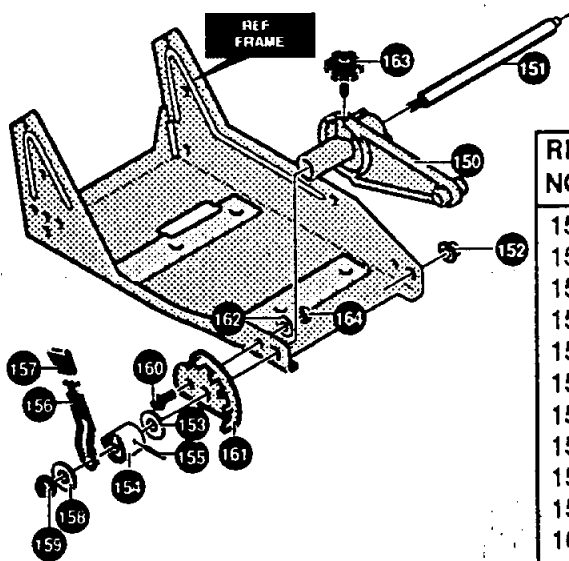

REF. NO.	PART NO.	PART NAME
10	ENGINE	3.8 HP 143.963507 (See Engine pages)
12	48148	Screw, 3/8-16 x 1.00
20	314781	Pulley, Half V3L
22	181608	Screw, 5/16-24x 1.00 HHC
24	120638	Washer, SPTLK .328x.60x.09
26	45602	Washer, Flat .333x.87x.119
29	32668	Belt, V 4L 32.60LG
30	313011	Screw and Washer Assy
32	51600	Guide, Belt

323095D

CRAFTSMAN 9" - 3.8 H.P. EDGER/TRIMMER 536.797470

BLADE GUARD ASSEMBLY

332247 D

REF. NO.	PART NO.	PART NAME
1	331076-833	Blade Guard
2	57072	Carr. Bolt 5/16-18x.63
3	120393	Flatwasher .344x.69x.065
4	1498	Nut, 5/16-18 Reghexctrk
5	326748-833	Guide, Belt Front

REF. NO.	PART NO.	PART NAME
6	995346	Screw, 1/4-20x.50 Tap
8	53405-833	Cover, Quill Pulley
9	411666	Screw, 10-24x.50 Tap
10	1501	Flatwasher .203x.56x.040

FRONT WHEEL BRACKET ASSEMBLY

REF. NO.	PART NO.	PART NAME
150	339299-833	Arm, Front Wheel
151	331422	Rod, Front Mount Curb Hopper
152	338614	Pushnut, Washer
153	325892	Washer, Plastic
154	331421	Spacer, Height Adjust
155	332002	Pin, Spring .187Diax1.50Lg
156	331419	Lever, Height Adjust
157	20252	Knob, Rectangle
158	22265	Flatwasher .515x1.38x.119PL
159	45905	Nut, 3/8-16 Hwdflk Mack
160	51333	Screw, 5/16-18x.63
161	331394-833	Plate, Height Adjust Quad
162	120393	Flatwasher, .344x.69x.065
163	339388	Knob, W/5/16-18 Stud
164	1498	Nut, 5/16-18 Reghexctrk

331765D

CRAFTSMAN 9" - 3.8 H.P. EDGER/TRIMMER 536.797470

CURB HOPPER ASSEMBLY

REF. NO.	PART NO.	PART NAME
170	6842	Bracket, Curb Hop Mnt
171	180077	Screw, 5/16-18x.75
172	1498	Nut, 5/16-18 Reghexctrk
180	126380	Carr. Bolt, 5/16-18x2.00
181	8082	Clevis
182	45222	Spacer, Slev .356x.63x1.01
183	120393	Flatwasher .344x.69x.065
184	13527	Knob, T
185	120376	Nut, 5/16-18 Reghex
186	310896	Rod, Wheel Support