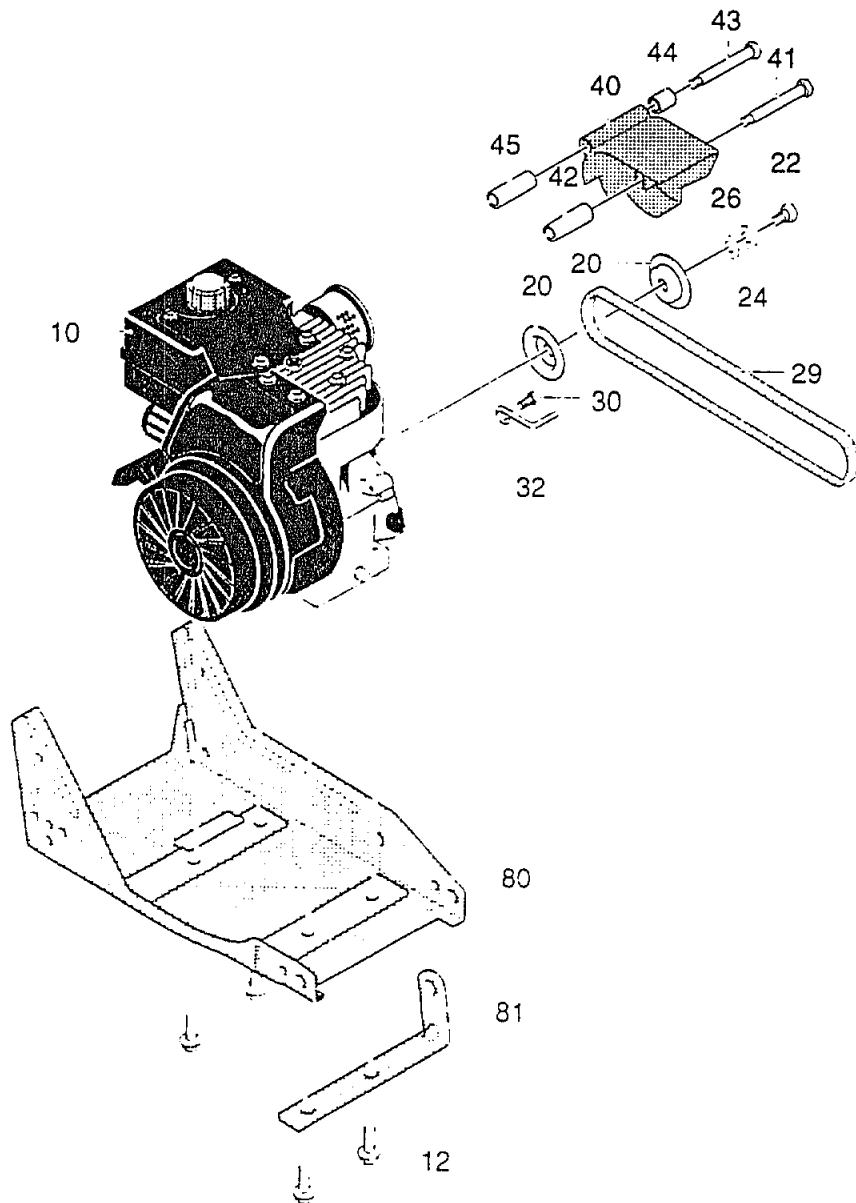

**EDGER PARTS 13053X10A
ENGINE ASSEMBLY**

Note: Always use original equipment parts. Use of service/replacement parts other than original parts may void your warranty.

All unnumbered items are interchangeable with opposite side

REF. NO.	PART NO.	PART NAME
10	ENGINE	3.5HP(See Engine Manual)
12	47792	Screw, 3/8-16 x 1.00
20	314781	Pulley, Half V3L
22	181608	Screw, 5/16-24x 1.00 HHC
24	120638	Washer, SPTLK .328x.60x.09
26	45602	Flatwasher .333x.87x.119
29	32668	Belt, V 4L 32.60LG
30	313011	Screw and Washer Assy
32	51600	Belt Guide
40	309300	Cover, Engine Pulley

EDGER PARTS 13053X10A

BLADE GUARD ASSEMBLY 480

482

REF. NO.	PART NO.	PART NAME
480	320222	Blade Guard
482	57072	Bolt, 5/16--18x.63 Carr.
484	710205	Nut 5/16-18 WDFLLK
496	308262	Guard, Belt
497	710271	Screw, 10-16x.50

323130D

FRONT WHEEL BRACKET ASSEMBLY

REF. NO.	PART NO.	PART NAME
150	51796-853	Arm, Front Wheel
151	180077	Screw, 5/16-18x.75
152	309902	Sh. Bolt, 5/16-18
153	1498	Nut, 5/16-18 Reghexctrlk

323164 B

EDGER PARTS 13053X10A