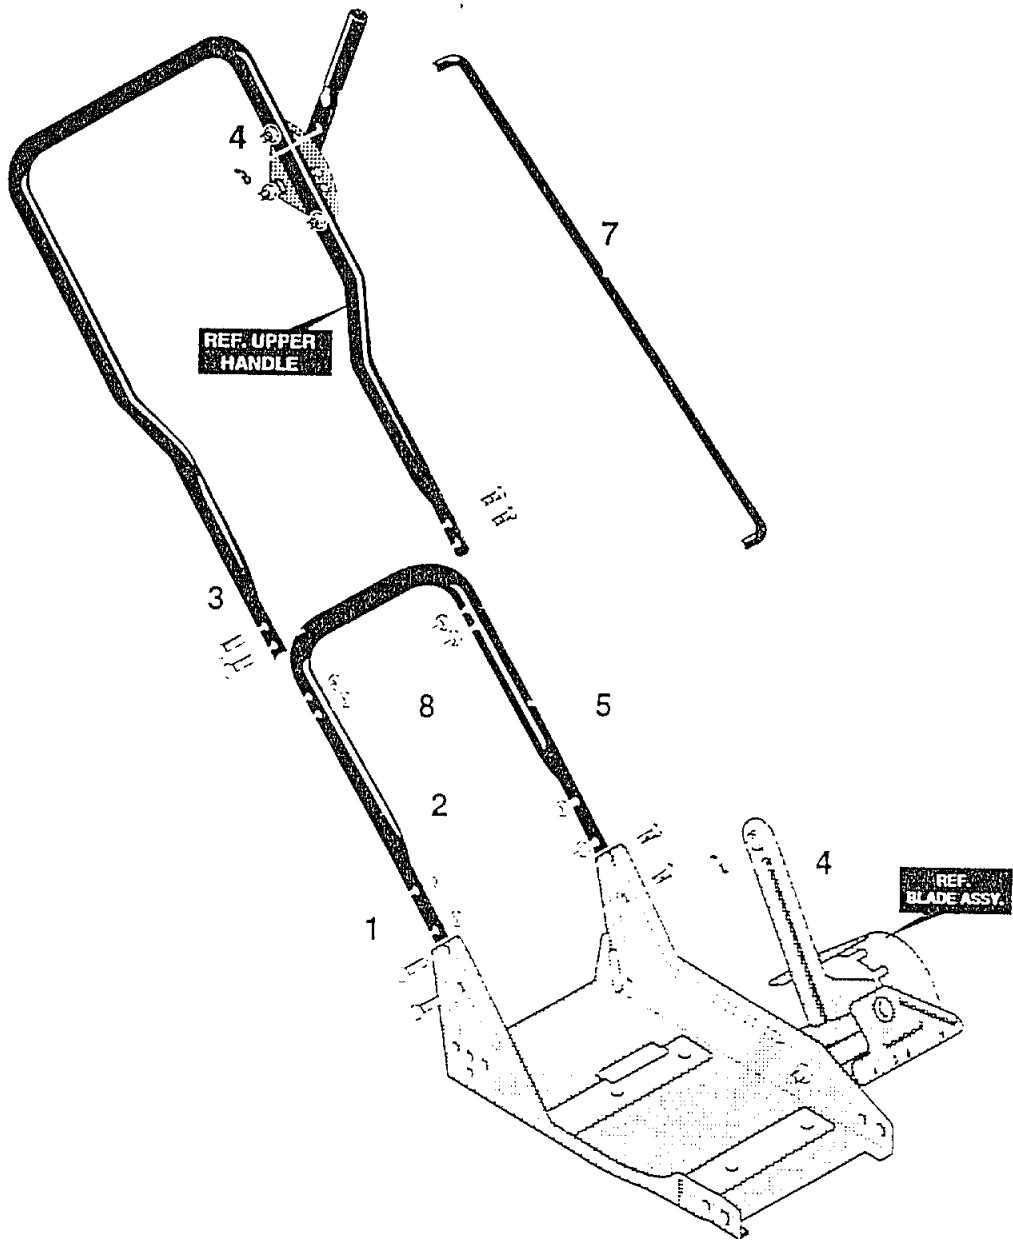

323130D

FRONT WHEEL BRACKET ASSEMBLY

REF. NO.	PART NO.	PART NAME
150	51796-853	Arm, Front Wheel
151	180077	Screw, 5/16-18x.75
152	309902	Sh. Bolt, 5/16-18
153	1498	Nut, 5/16-18 Reghexctrlk

323164 B

EDGER PARTS 13053X10A

TIRE ASSEMBLY

REF. NO.	PART NO.	PART NAME
650	336546	Tire & Rim 7x1.50
651	23763	Sh. Bolt 3/8-16
652	41529	Nut, 3/8-16 Hxctrikjam
666	336546	Tire & Rim 7x1.50
667	23763	Sh. Bolt 3/8-16
668	21882	Spacer, Slev
669	41529	Nut, 3/8-16 Hxctrikjam

330223B

EDGER PARTS 13053x10A

UPPER HANDLE ASSEMBLY

REF. NO.	PART NO.	PART NAME
1	51333	Screw, 5/16-18x.63
2	1498	Nut, 5/16-18 Reghexctrk
3	56199	Carr. Bolt, 5/16-18x1.63
4	36368	Hair Pin .072Diax1.13Lg
5	332232-853	Lower Handle
7	580292-853	Control Rod
8	1498	Nut, 5/16-18 Reghexctrk

332237C

**EDGER PARTS 13053x10A
HANDLE ASSEMBLY**

REF. NO.	PART NO.	PART NAME
725	331864	Upper Handle
731	310052-853	Plate Selector
732	180024	Screw, 1/4-20x1.25
735	782585	Nut, 1/4-20 Reghexctrk
737	310050-853	Handle, Depth Adjust
738	180081	Screw, 5/16-18x1.25
739	25644	Spring
740	1498	Nut, 5/16-18 Reghexctrk
741	56924	Grip, Hand
743	310053	Stud
745	1499	Nut, 3/8-16 Reghexctrk