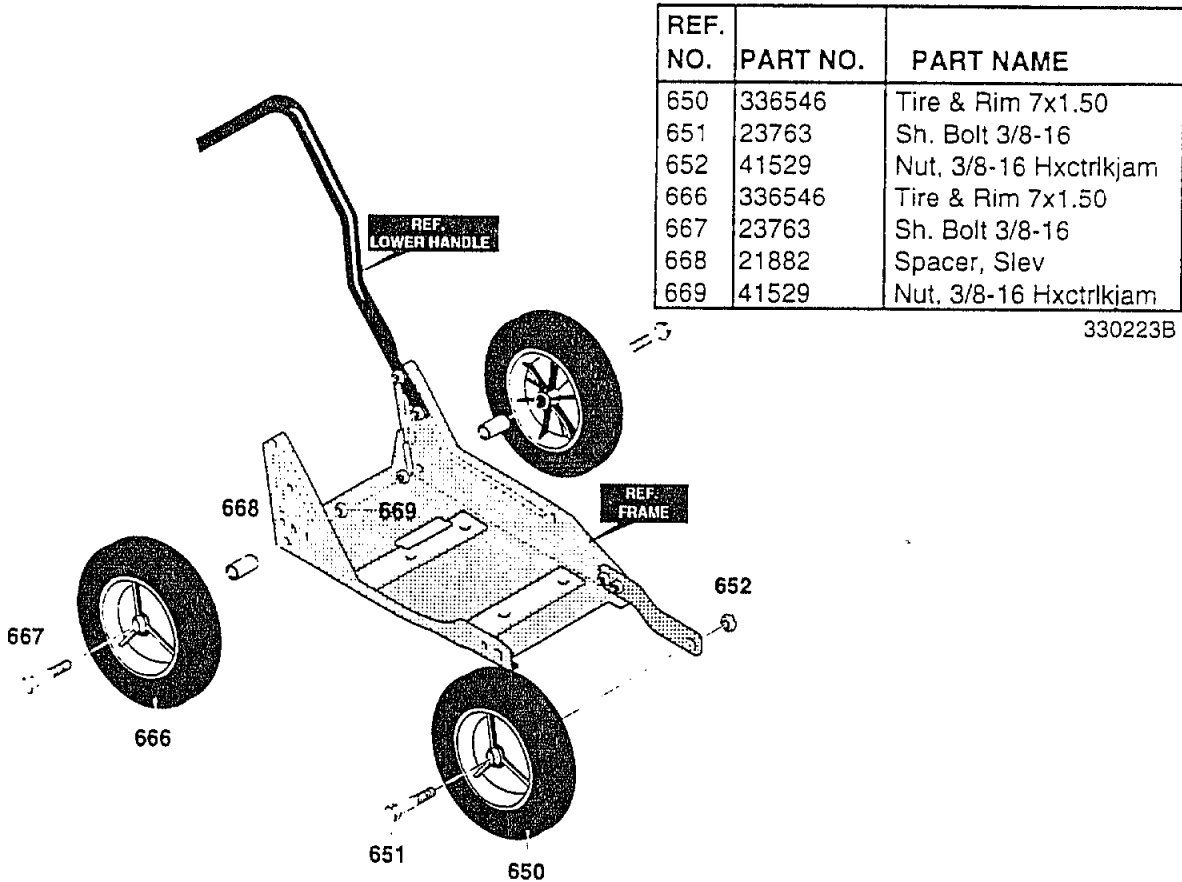

TIRE ASSEMBLY

REF. NO.	PART NO.	PART NAME
650	336546	Tire & Rim 7x1.50
651	23763	Sh. Bolt 3/8-16
652	41529	Nut, 3/8-16 Hxctrikjam
666	336546	Tire & Rim 7x1.50
667	23763	Sh. Bolt 3/8-16
668	21882	Spacer, Slev
669	41529	Nut, 3/8-16 Hxctrikjam

330223B