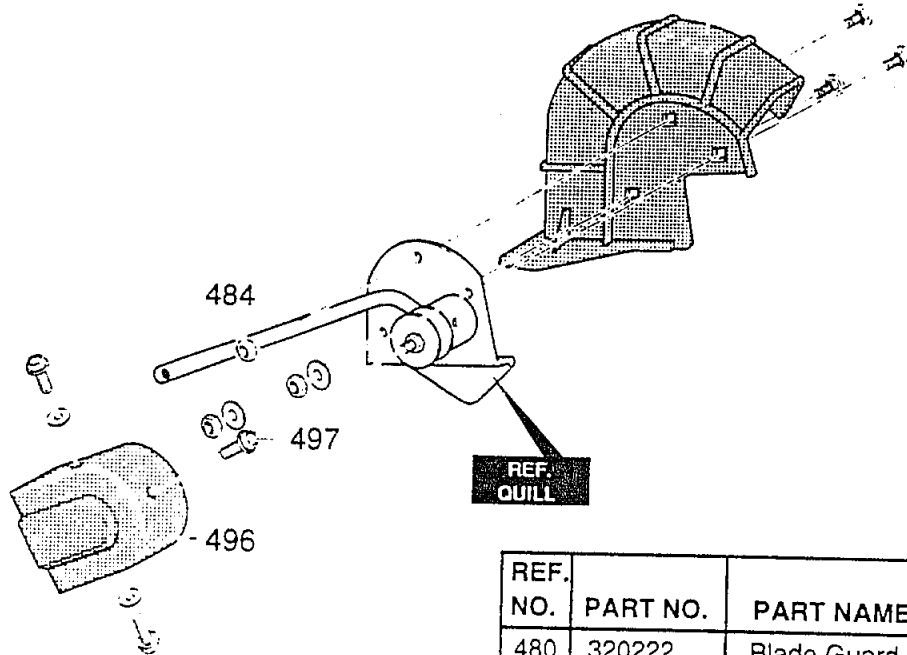

**EDGER PARTS 13053X10A
ENGINE ASSEMBLY**

Note: Always use original equipment parts. Use of service/replacement parts other than original parts may void your warranty.

All unnumbered items are interchangeable with opposite side

REF. NO.	PART NO.	PART NAME
10	ENGINE	3.5HP(See Engine Manual)
12	47792	Screw, 3/8-16 x 1.00
20	314781	Pulley, Half V3L
22	181608	Screw, 5/16-24x 1.00 HHC
24	120638	Washer, SPTLK .328x.60x.09
26	45602	Flatwasher .333x.87x.119
29	32668	Belt, V 4L 32.60LG
30	313011	Screw and Washer Assy
32	51600	Belt Guide
40	309300	Cover, Engine Pulley

EDGER PARTS 13053X10A

BLADE GUARD ASSEMBLY 480

482

REF. NO.	PART NO.	PART NAME
480	320222	Blade Guard
482	57072	Bolt, 5/16--18x.63 Carr.
484	710205	Nut 5/16-18 WDFLLK
496	308262	Guard, Belt
497	710271	Screw, 10-16x.50

332237C

**EDGER PARTS 13053x10A
HANDLE ASSEMBLY**

REF. NO.	PART NO.	PART NAME
725	331864	Upper Handle
731	310052-853	Plate Selector
732	180024	Screw, 1/4-20x1.25
735	782585	Nut, 1/4-20 Reghexctrk
737	310050-853	Handle, Depth Adjust
738	180081	Screw, 5/16-18x1.25
739	25644	Spring
740	1498	Nut, 5/16-18 Reghexctrk
741	56924	Grip, Hand
743	310053	Stud
745	1499	Nut, 3/8-16 Reghexctrk