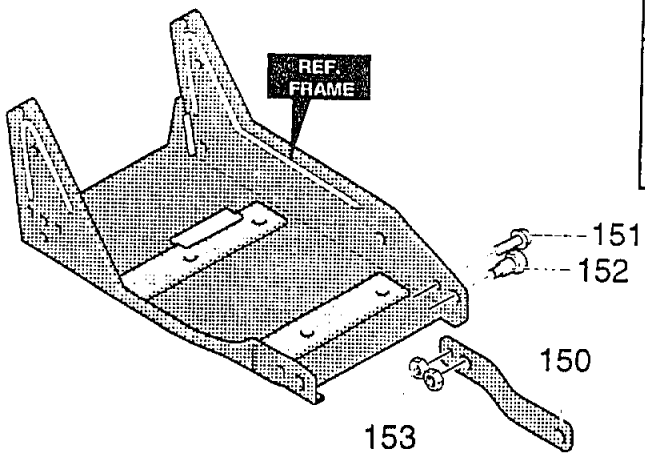

EDGER PARTS 13053X10A

BLADE GUARD ASSEMBLY 480

482

REF. NO.	PART NO.	PART NAME
480	320222	Blade Guard
482	57072	Bolt, 5/16--18x.63 Carr.
484	710205	Nut 5/16-18 WDFLLK
496	308262	Guard, Belt
497	710271	Screw, 10-16x.50

323130D

FRONT WHEEL BRACKET ASSEMBLY

REF. NO.	PART NO.	PART NAME
150	51796-853	Arm, Front Wheel
151	180077	Screw, 5/16-18x.75
152	309902	Sh. Bolt, 5/16-18
153	1498	Nut, 5/16-18 Reghexctrlk

323164 B

EDGER PARTS 13053X10A

332237C

**EDGER PARTS 13053x10A
HANDLE ASSEMBLY**

REF. NO.	PART NO.	PART NAME
725	331864	Upper Handle
731	310052-853	Plate Selector
732	180024	Screw, 1/4-20x1.25
735	782585	Nut, 1/4-20 Reghexctrk
737	310050-853	Handle, Depth Adjust
738	180081	Screw, 5/16-18x1.25
739	25644	Spring
740	1498	Nut, 5/16-18 Reghexctrk
741	56924	Grip, Hand
743	310053	Stud
745	1499	Nut, 3/8-16 Reghexctrk