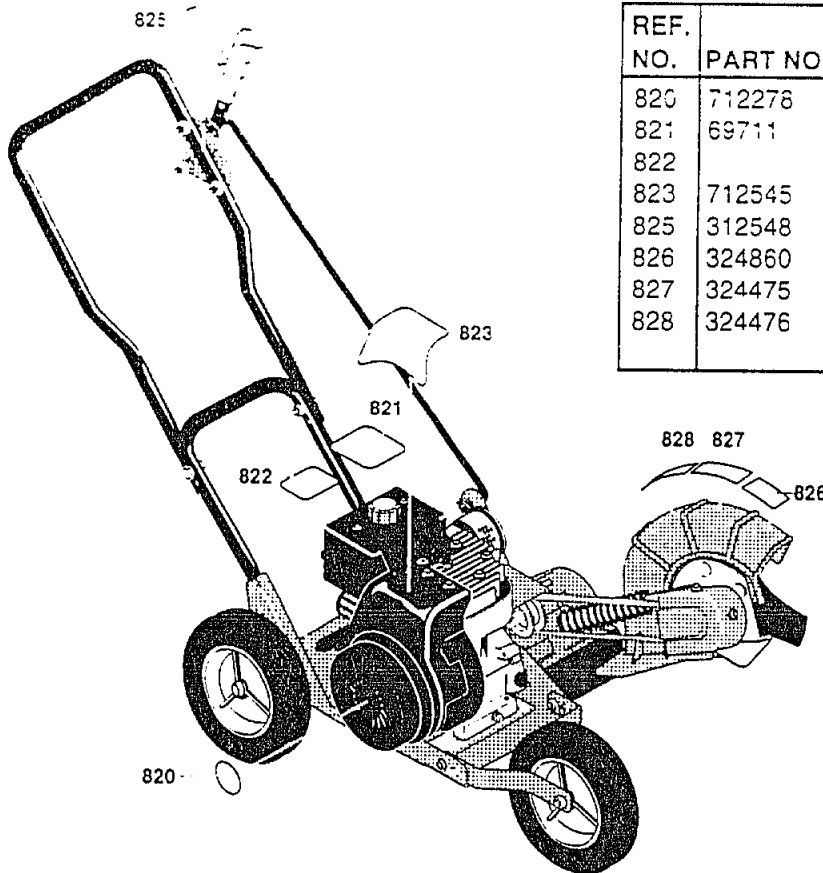

DECALS

REF. NO.	PART NO.	PART NAME
820	712278	Decal, Starburst-Recoil plug
821	69711	Decal, Information Danger
822		Reference Only
823	712545	Decal, Engine 3.5HP
825	312548	Decal, Quadrant Selector
826	324860	Decal, Blade Rotation
827	324475	Decal, Danger Blade
828	324476	Decal, Warning

323137D