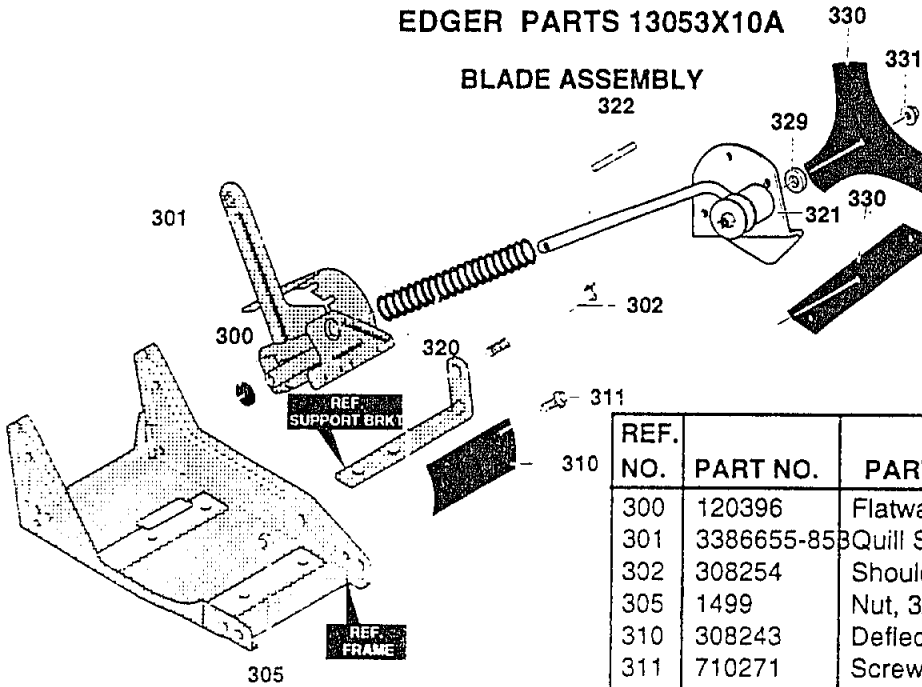

EDGER PARTS 13053X10A

BLADE GUARD ASSEMBLY 480

482

REF. NO.	PART NO.	PART NAME
480	320222	Blade Guard
482	57072	Bolt, 5/16--18x.63 Carr.
484	710205	Nut 5/16-18 WDFLLK
496	308262	Guard, Belt
497	710271	Screw, 10-16x.50

323130D

FRONT WHEEL BRACKET ASSEMBLY

REF. NO.	PART NO.	PART NAME
150	51796-853	Arm, Front Wheel
151	180077	Screw, 5/16-18x.75
152	309902	Sh. Bolt, 5/16-18
153	1498	Nut, 5/16-18 Reghexctrlk

323164 B

EDGER PARTS 13053X10A

BLADE ASSEMBLY

REF. NO.	PART NO.	PART NAME
300	120396	Flatwasher, .531x1.06x.095
301	3386655-853	Quill Suppt. Assy.
302	308254	Shoulder Bolt 3/8-16
305	1499	Nut, 3/8-16 Reghexctrik
310	308243	Deflector, Rubber
311	710271	Screw, 10-16x.50
320	315233	Compression Spring
321	338058	Quill Assembly, Lrg Suppt.
322	412281	Spring Pin
329	22265	Flatwasher, .515x1.38x.119
330	783840-853	Blade Edger
331	46023	Nut, 1/-20 Wdfi

330223B

EDGER PARTS 13053x10A

UPPER HANDLE ASSEMBLY

REF. NO.	PART NO.	PART NAME
1	51333	Screw, 5/16-18x.63
2	1498	Nut, 5/16-18 Reghexctrk
3	56199	Carr. Bolt, 5/16-18x1.63
4	36368	Hair Pin .072Diax1.13Lg
5	332232-853	Lower Handle
7	580292-853	Control Rod
8	1498	Nut, 5/16-18 Reghexctrk