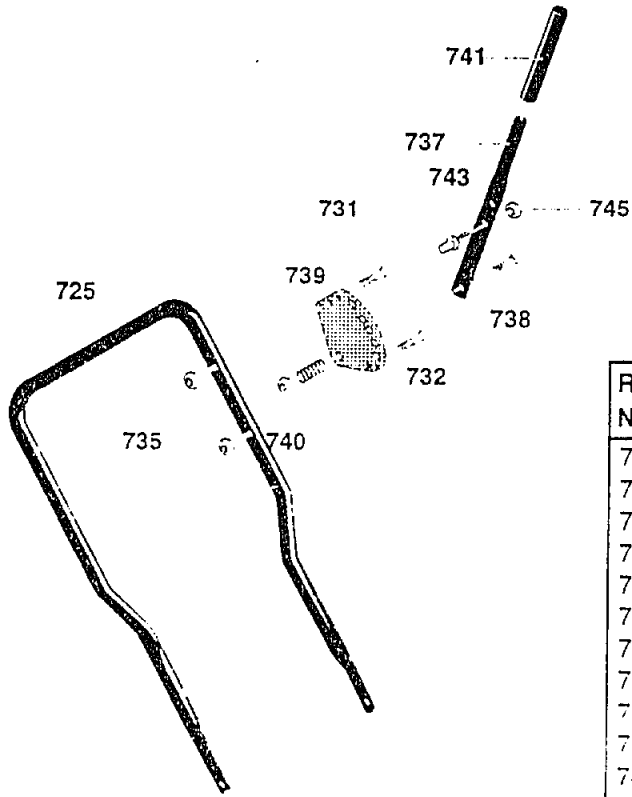

323130D

FRONT WHEEL BRACKET ASSEMBLY

REF. NO.	PART NO.	PART NAME
150	51796-853	Arm, Front Wheel
151	180077	Screw, 5/16-18x.75
152	309902	Sh. Bolt, 5/16-18
153	1498	Nut, 5/16-18 Reghexctrlk

323164 B

EDGER PARTS 13053X10A

TIRE ASSEMBLY

REF. NO.	PART NO.	PART NAME
650	336546	Tire & Rim 7x1.50
651	23763	Sh. Bolt 3/8-16
652	41529	Nut, 3/8-16 Hxctrikjam
666	336546	Tire & Rim 7x1.50
667	23763	Sh. Bolt 3/8-16
668	21882	Spacer, Slev
669	41529	Nut, 3/8-16 Hxctrikjam

330223B

EDGER PARTS 13053x10A

UPPER HANDLE ASSEMBLY

REF. NO.	PART NO.	PART NAME
1	51333	Screw, 5/16-18x.63
2	1498	Nut, 5/16-18 Reghexctrk
3	56199	Carr. Bolt, 5/16-18x1.63
4	36368	Hair Pin .072Diax1.13Lg
5	332232-853	Lower Handle
7	580292-853	Control Rod
8	1498	Nut, 5/16-18 Reghexctrk

332237C

**EDGER PARTS 13053x10A
HANDLE ASSEMBLY**

REF. NO.	PART NO.	PART NAME
725	331864	Upper Handle
731	310052-853	Plate Selector
732	180024	Screw, 1/4-20x1.25
735	782585	Nut, 1/4-20 Reghexctrk
737	310050-853	Handle, Depth Adjust
738	180081	Screw, 5/16-18x1.25
739	25644	Spring
740	1498	Nut, 5/16-18 Reghexctrk
741	56924	Grip, Hand
743	310053	Stud
745	1499	Nut, 3/8-16 Reghexctrk