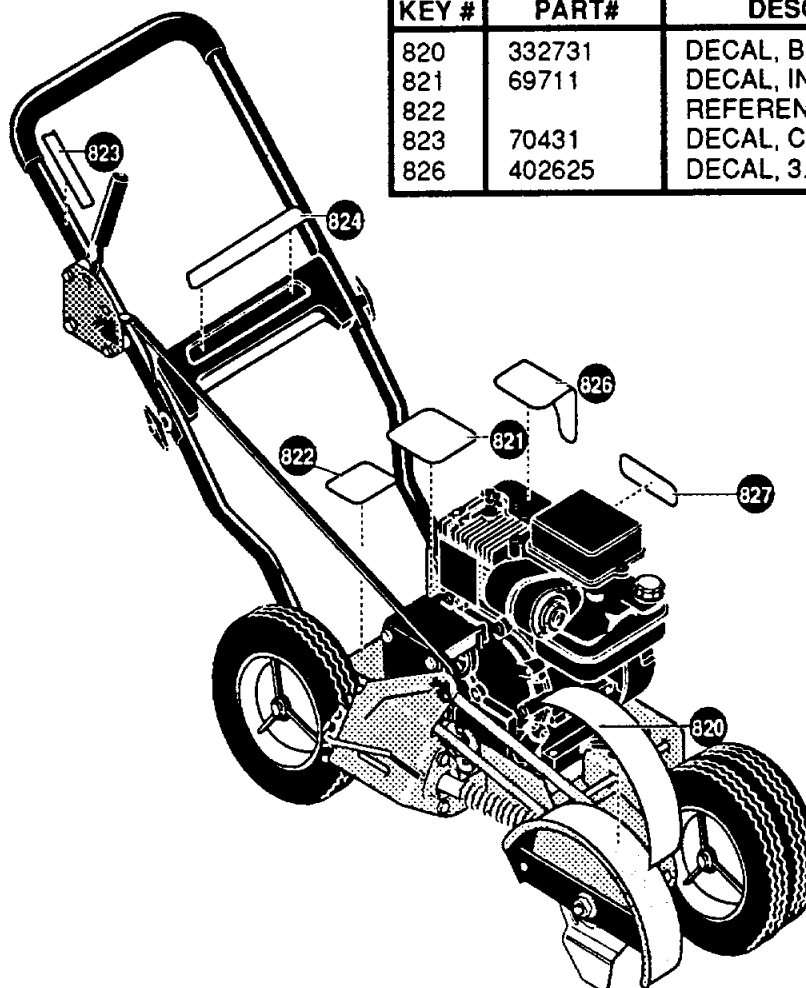

KEY #	PART#	DESCRIPTION
820	332731	DECAL, BLADE GUARD
821	69711	DECAL, INFORMATION - !DANGER!
822		REFERENCE ONLY
823	70431	DECAL, CLUTCH
826	402625	DECAL, 3.5HP ENGINE

323414E