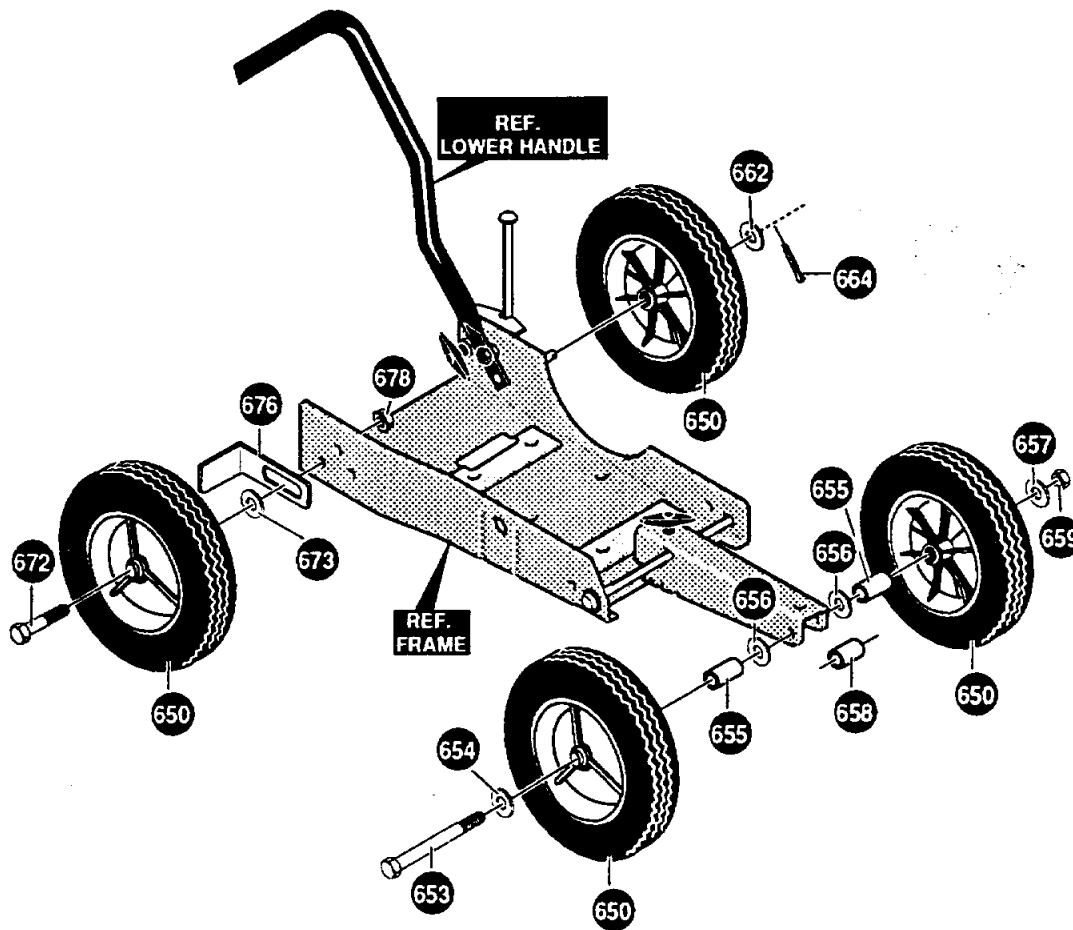

EDGER/TRIMMER PARTS MODEL 13050X75

TIRES W/SCRAPER ASSEMBLY

KEY #	PART#	DESCRIPTION
650	331579	TIRE & RIM
653	190628	SCREW, 5/16-18X4.50
654	120393	FLATWASHER .344X.69X.065
655	51887	SPACER, SLEV .328X.495X1.39
656	120393	FLATWASHER .344X.69X.065
657	120393	FLATWASHER .344X.69X.065
658	51888	SPACER, SLEV .328X.495X1.05
659	1498	NUT, 5/16-18 REGHEXCTRLK
662	2968	FLATWASHER .504X.75X.059
664	121222	PIN, COTTER .090 DIA X .75 LG
672	23763	SHOULDER BOLT, 3/8-16
673	996416	FLATWASHER .391X1.00X.125
676	9273	SCRAPER, WHEEL
678	45171	NUT, 3/8-16 WHIZ-LOCK

328446E