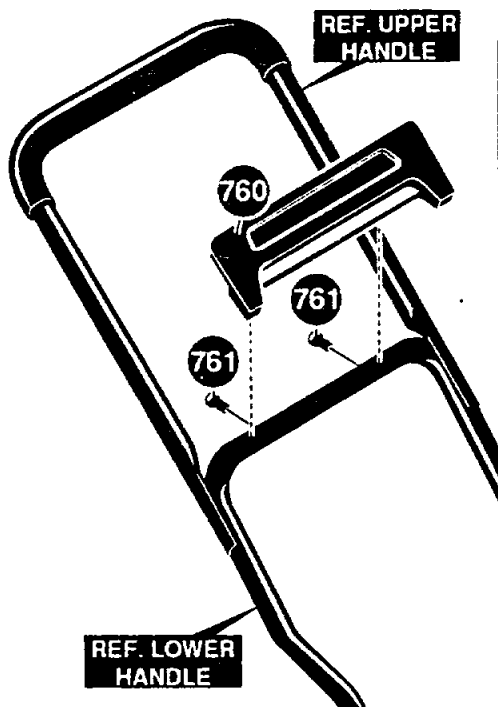

EDGER/TRIMMER PARTS MODEL 13050X75

HANDLE PANEL ASSEMBLY

KEY #	PART#	DESCRIPTION
760	54891	SHROUD, HANDLE
761	426221	SCREW, 10-16X.75 SLHTAP

328475C

DECAL ASSEMBLY