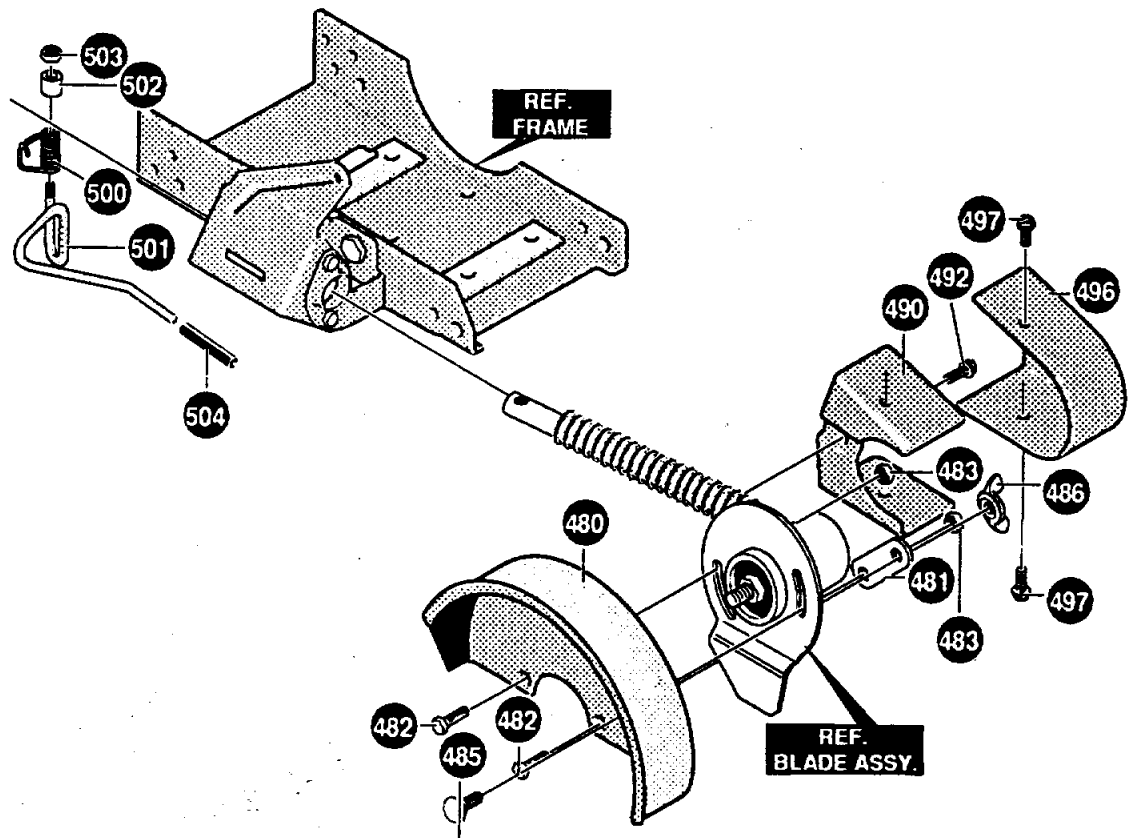

EDGER/TRIMMER PARTS MODEL 13050X75

BLADE GUARD ASSEMBLY

KEY #	PART#	DESCRIPTION
480	337800-860	GUARD, BLADE EXTENDED
481	6844	BAR, LOCKING
482	180077	SCREW, 5/16-18X.75
483	1498	NUT, 5/16-18 REGHEXCTRLK
485	57101	CARR. BOLT, 5/16-18X.75
486	997206	WING NUT
490	53915-860	GUIDE, BELT FRONT
492	995346	SCREW, 1/4-20X.50 WAHHTAP
496	53405-860	COVER, QUILL PULLEY
497	302652	SCREW, 10-24X.38 HWASEMTAP
500	51612	SPRING, INDEX
501	54787	LEVER, INDEX
502	51842	SPACER, SLEV .33X.50X.25
503	1498	NUT, 5/16-18 REGHEXCTRLK
504	51598	GRIP, INDEX LEVER

323288C