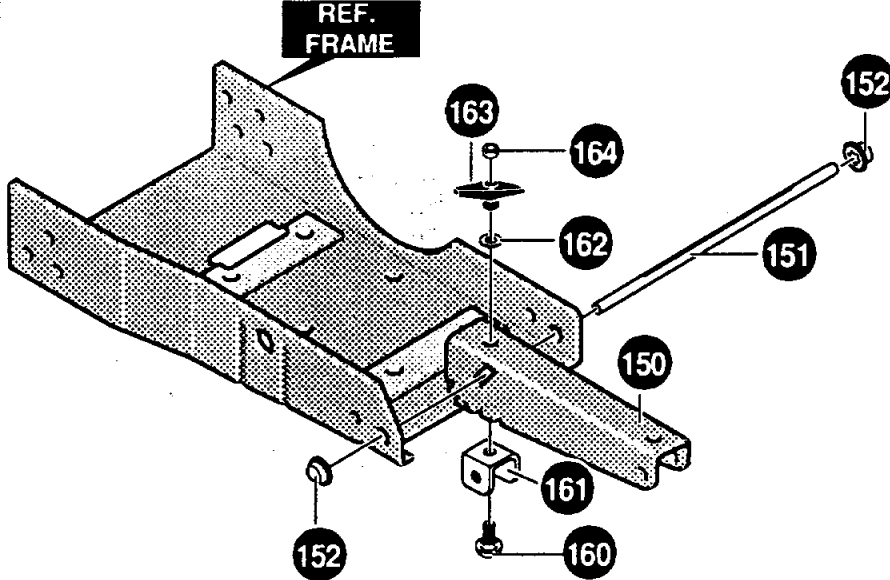

EDGER/TRIMMER PARTS MODEL 13050X75

WHEEL BRACKET ASSEMBLY

KEY #	PART#	DESCRIPTION
150	51620-860	CHANNEL, FRONT WHEEL
151	51376	ROD, FRONT MOUNT CURB HOP
152	51615	PUSHNUT, WASHER
160	120230	CARR. BOLT, 5/16-18X1.25
161	8082	CLEVIS
162	120393	FLATWASHER, .344X.69X.065
163	13527	T-KNOB
164	120376	NUT, 5/16-18 REGHEX

332094B

CURB HOPPER ASSEMBLY

KEY #	PART#	DESCRIPTION
170	6842	BRACKET, CURB HOP MNT
171	180077	SCREW, 5/16-18X.75
172	1498	NUT, 5/16-18 REGHEXCOTRLK
180	126380	CARR. BOLT, 5/16-18X2.00
181	8082	CLEVIS
182	45222	SPACER, SLEV .356X.63X1.01
183	120393	FLATWASHER .344X.69X.065
184	13527	T-KNOB
185	120376	NUT, 5/16-18 REGHEX
186	310896	ROD, WHEEL SUPPORT

323416B