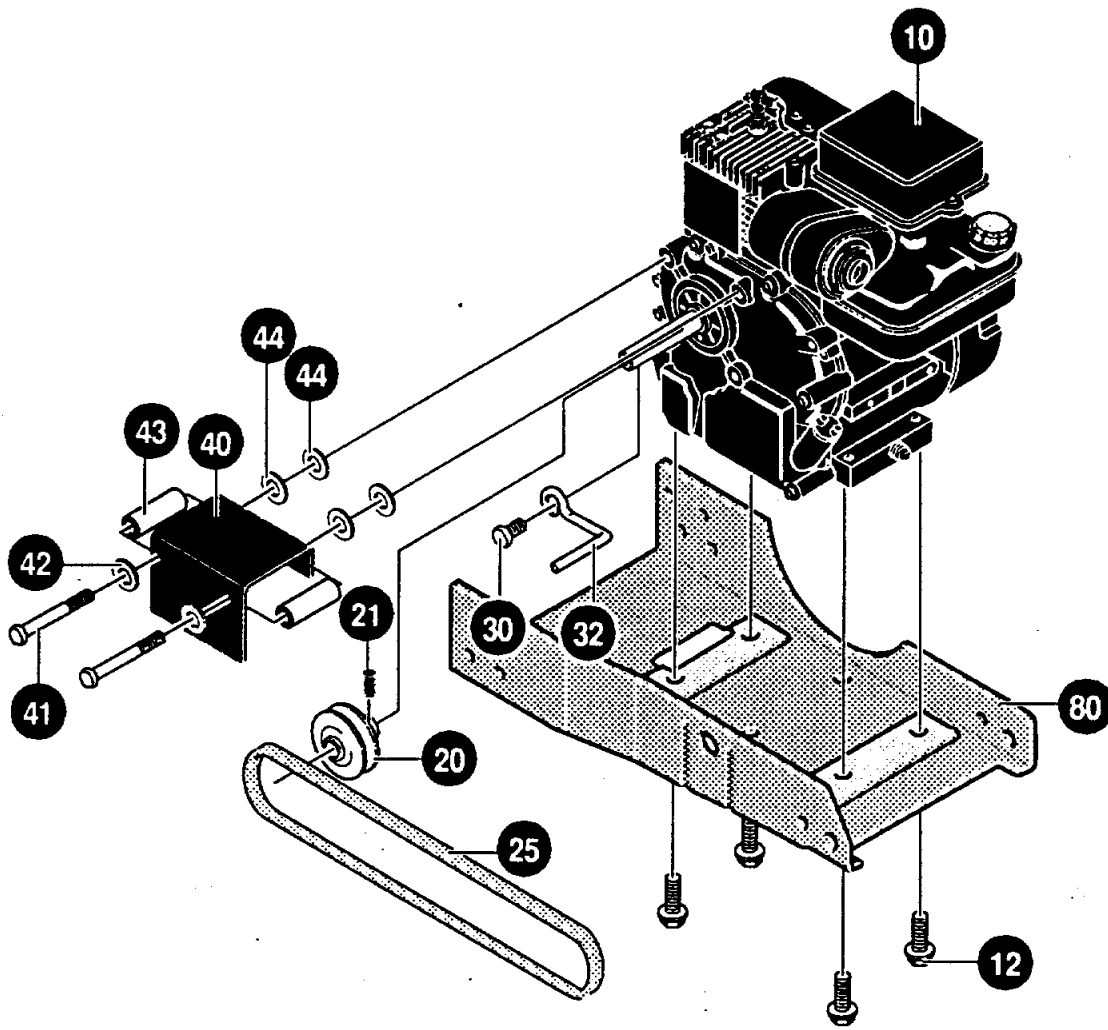

# EDGER/TRIMMER PARTS MODEL 13050X75

## ENGINE ASSEMBLY

KEY #	PART#	DESCRIPTION
10	ENGINE	3.5 HP B&S (SEE ENGINE MANUAL)
12	48148	SCREW, 3/8-16X1.00
20	32689	PULLEY, ENGINE
21	102580	SCREW, 5/16-18X.25 ALHSETCPPL
25	32668	BELT, V 4L 32.60LG
30	313011	SCREW AND WASHER ASSEMBLY
32	51600	BELT GUIDE
40	53406-860	COVER, ENGINE PULLEY
41	181624	SCREW, 5/16-24X3.00
42	120393	FLATWASHER, .344X.69X.065
43	53407	SPACER, SLEV .335X.43X.37
44	120393	FLATWASHER, .344X.69X.065
80	52154-860	FRAME, EDGER
	338632	MANUAL, OWNER'S ENG/FR

## WHEEL BRACKET ASSEMBLY

KEY #	PART#	DESCRIPTION
150	51620-860	CHANNEL, FRONT WHEEL
151	51376	ROD, FRONT MOUNT CURB HOP
152	51615	PUSHNUT, WASHER
160	120230	CARR. BOLT, 5/16-18X1.25
161	8082	CLEVIS
162	120393	FLATWASHER, .344X.69X.065
163	13527	T-KNOB
164	120376	NUT, 5/16-18 REGHEX